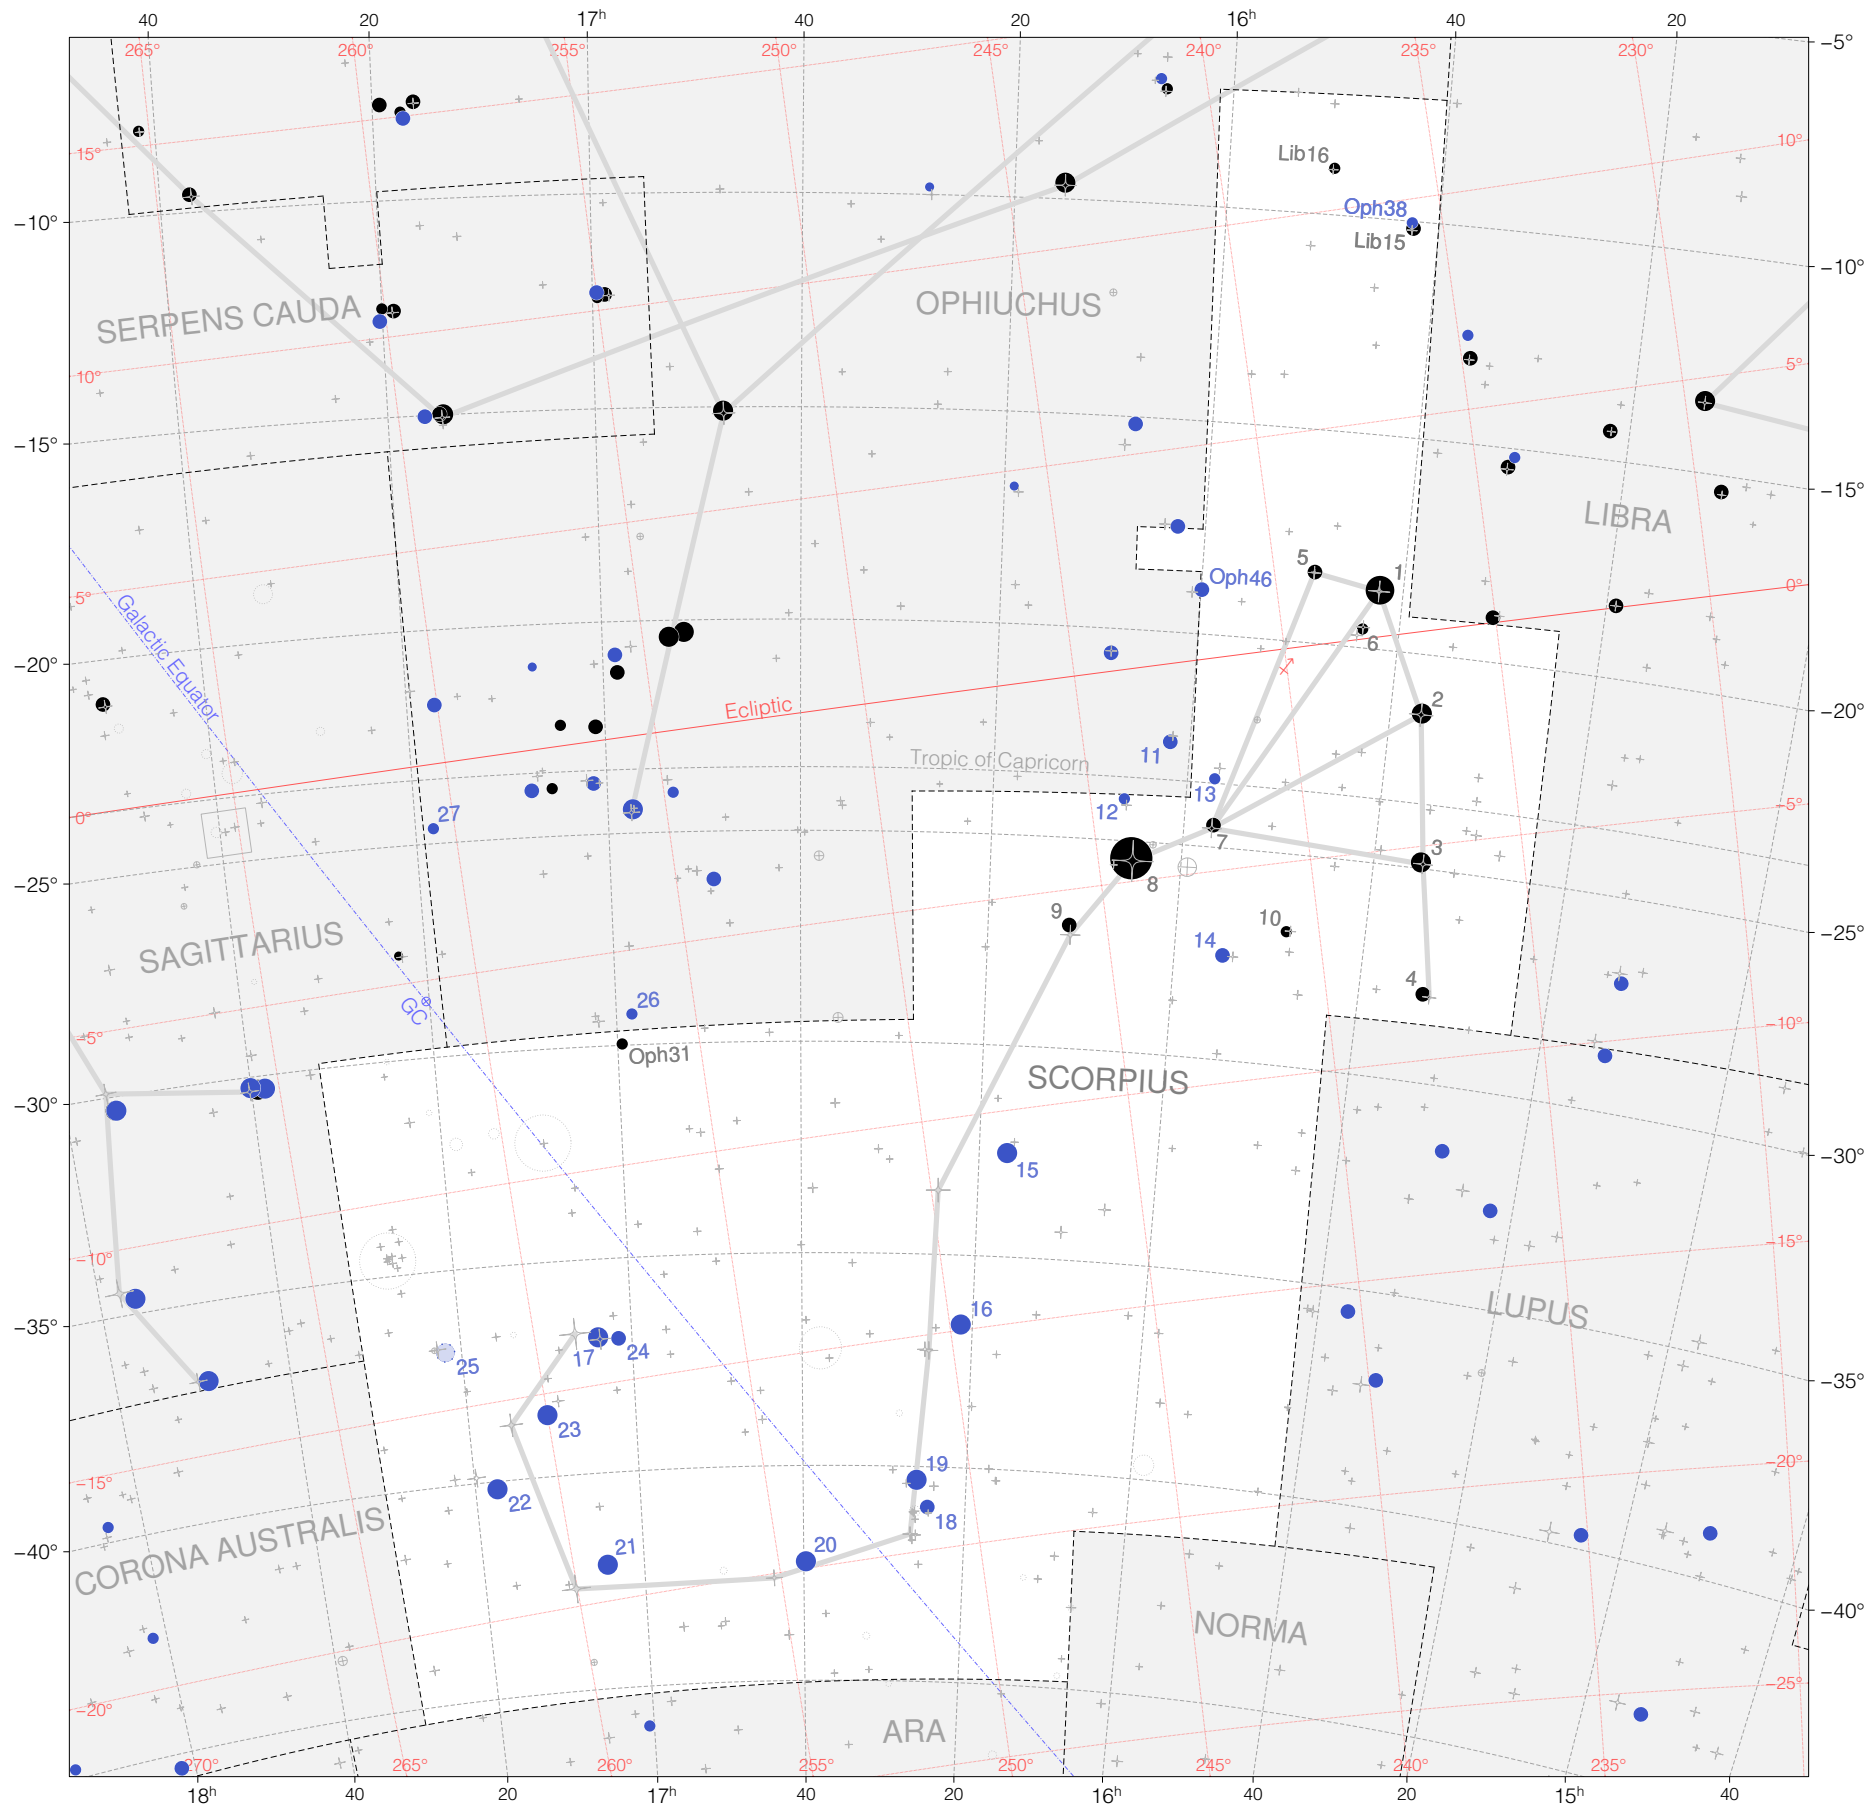

# Kepler Stars in Scorpius

Magnitudes: 1 2 3 4 5 6 7

Versions: K 2 3

Scale at center: 0° 2° 4°