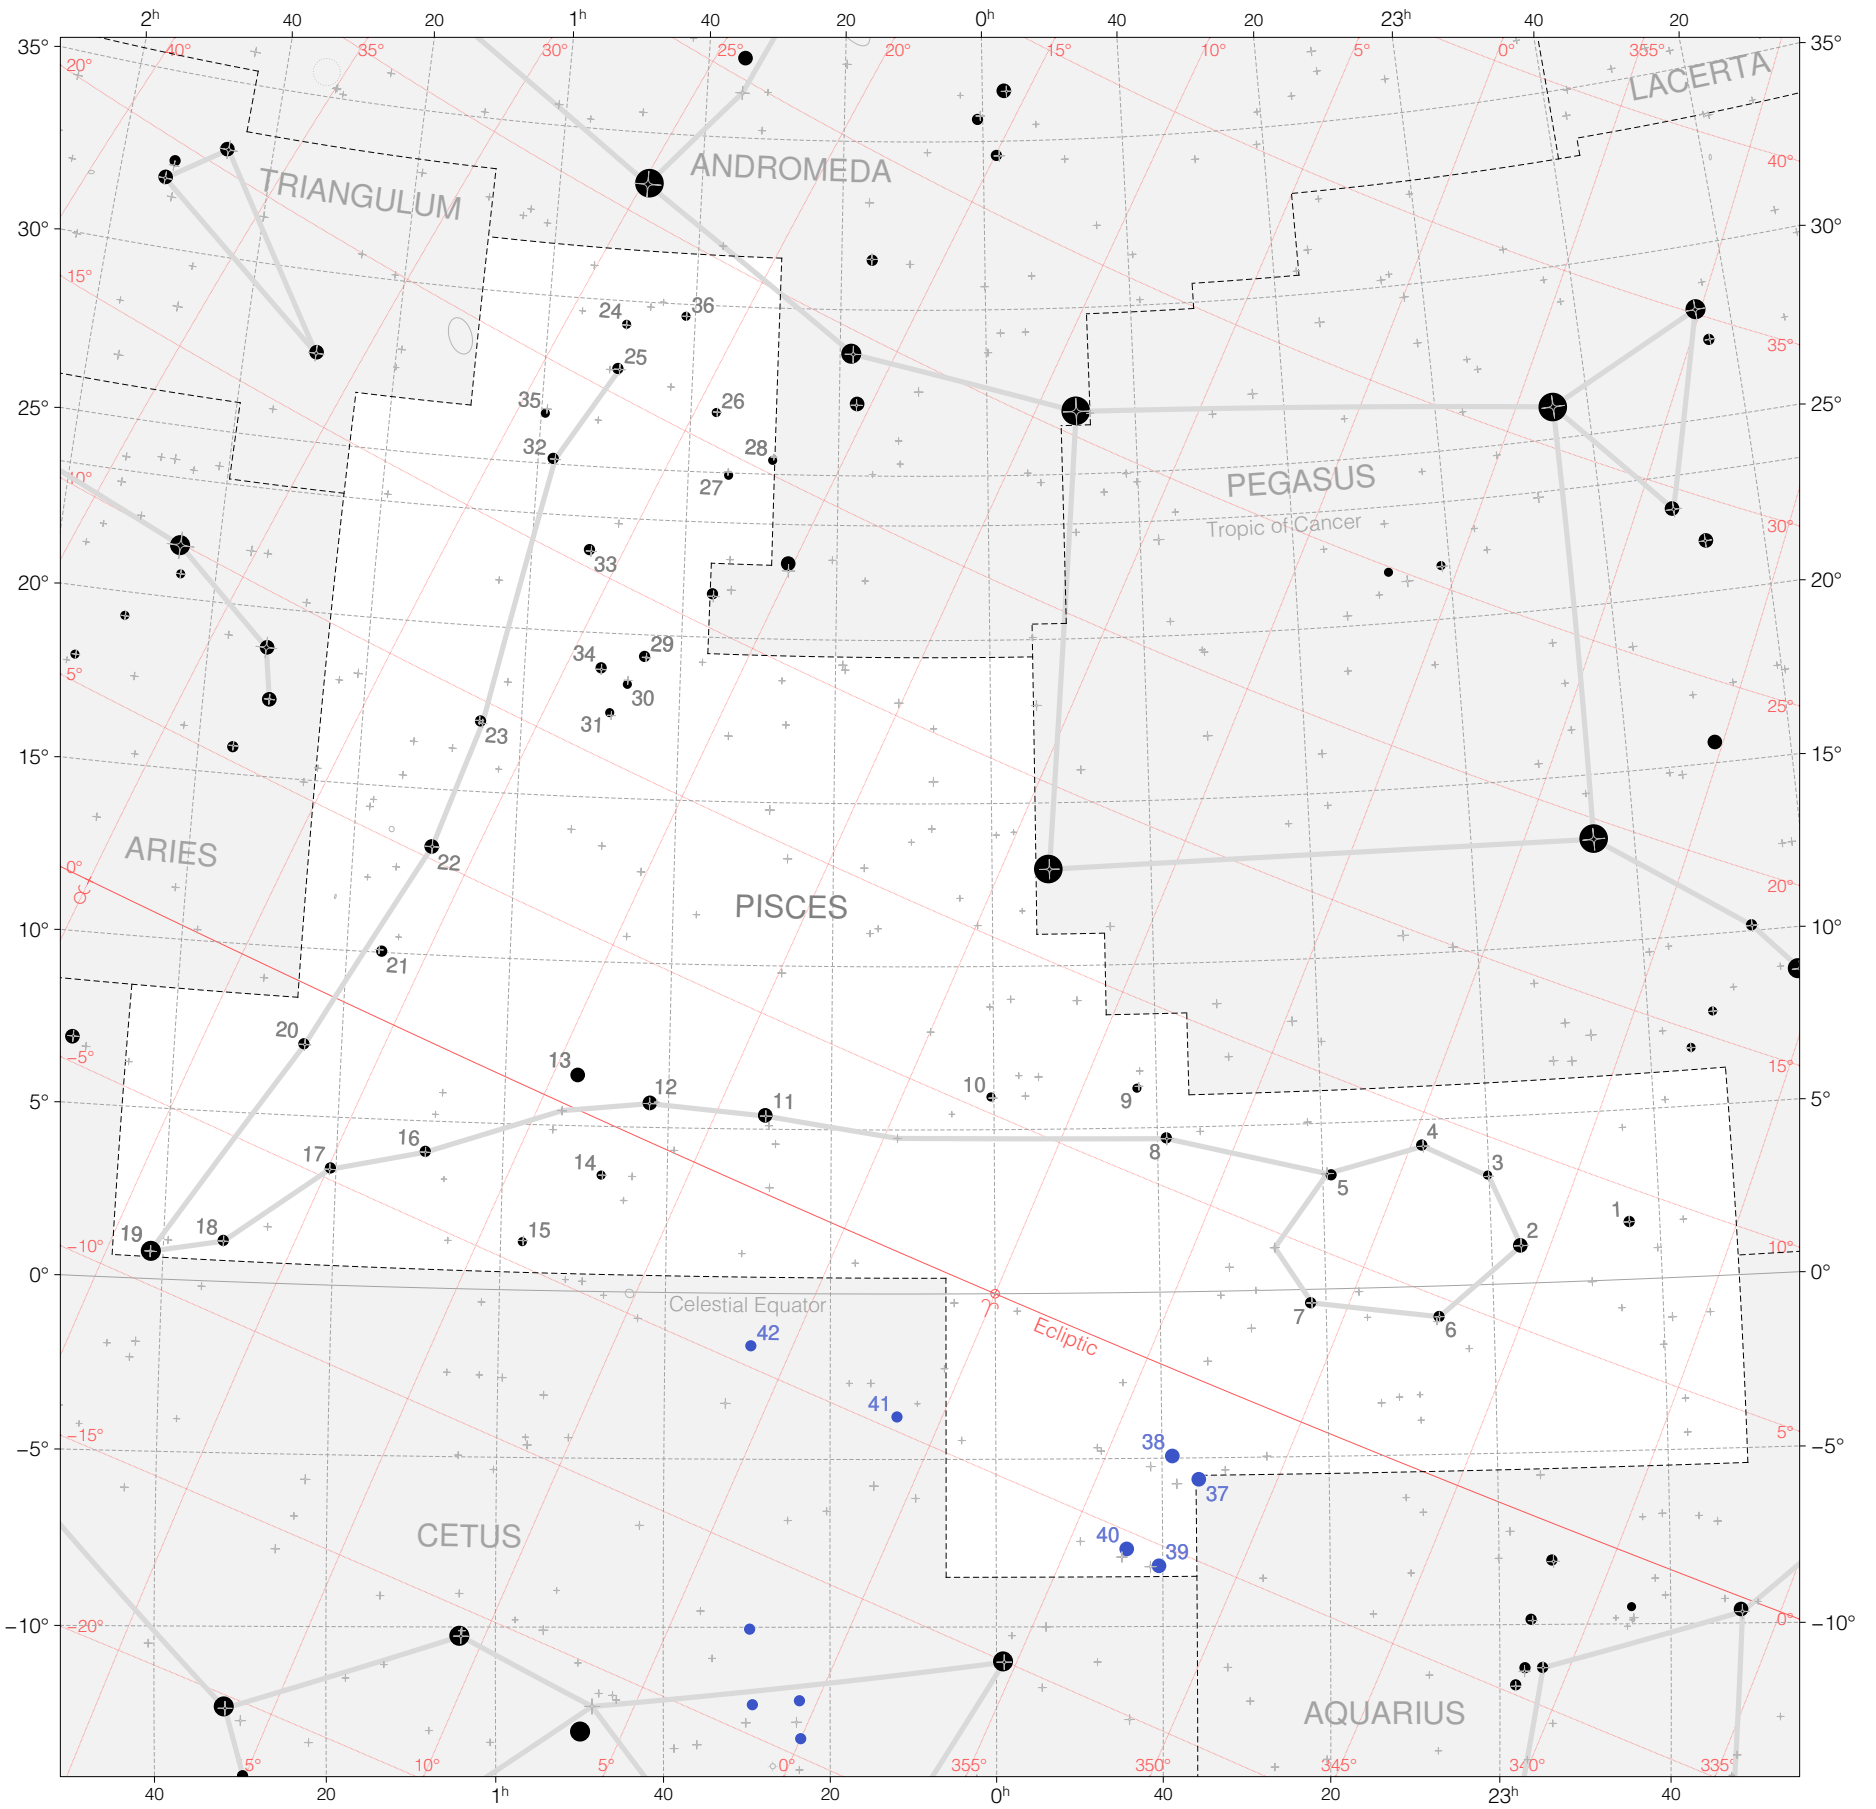

Kepler Stars in Pisces

Magnitudes: 1 2 3 4 5 6 7

Versions: K 2 3

Scale at center: 0° 2° 4°