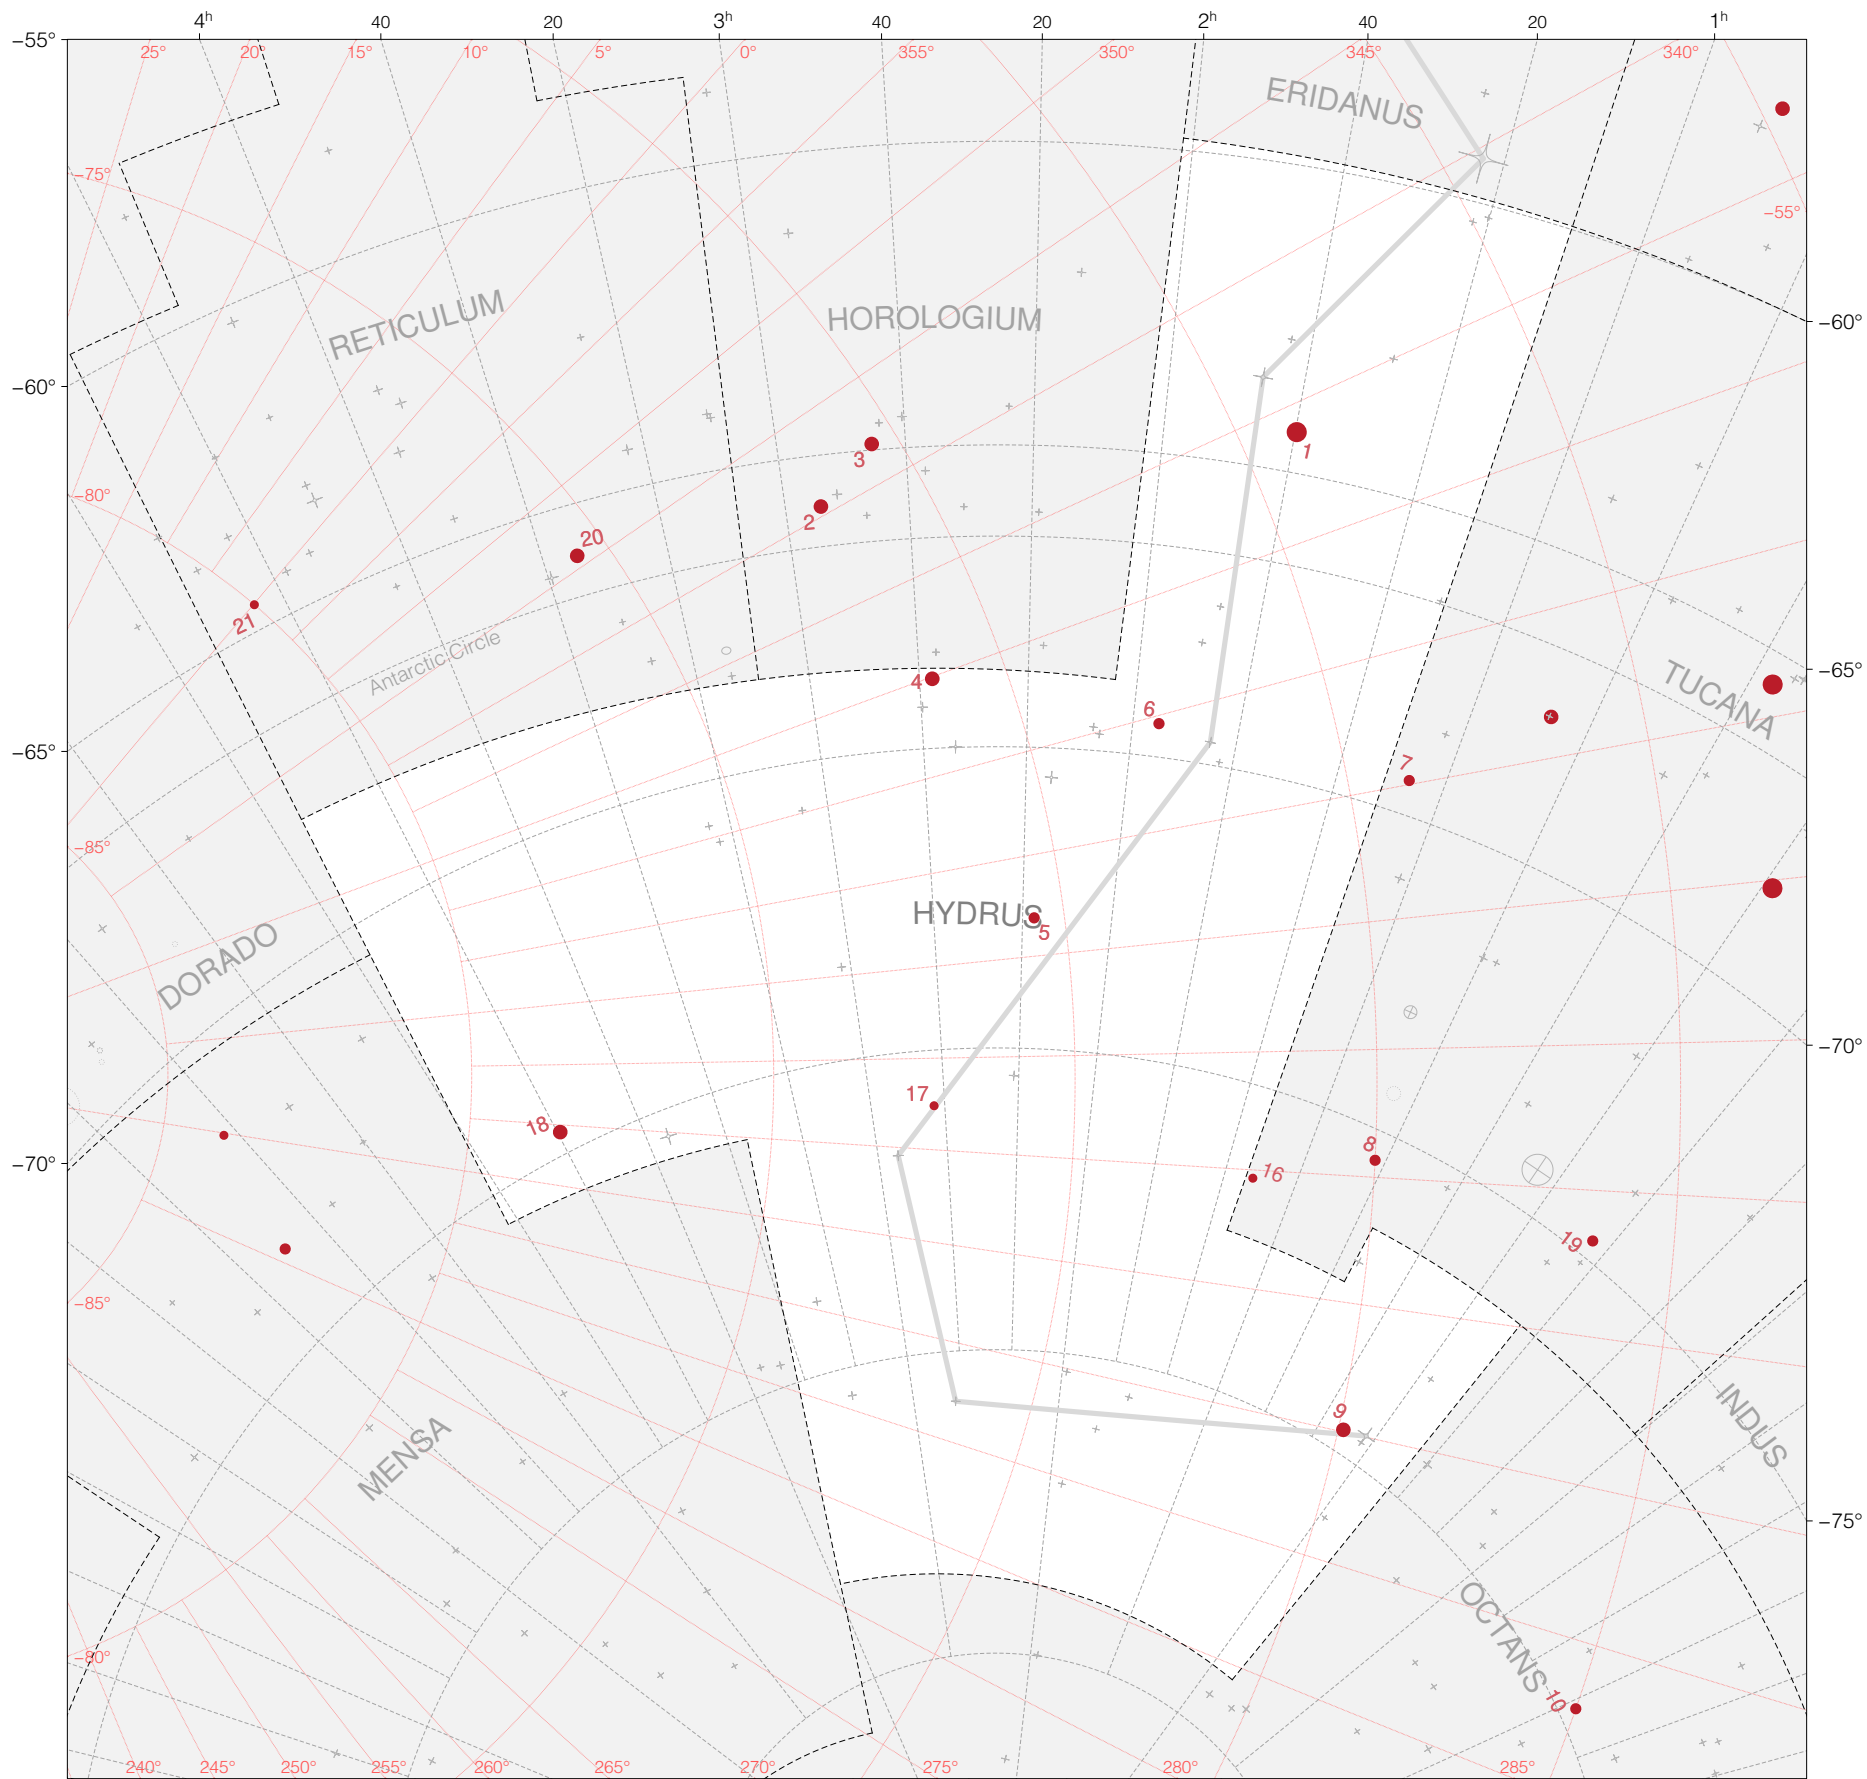

Kepler Stars in Hydrus

Magnitudes:  1 2 3 4 5 6 7

Versions:  K 2 3

Scale at center:  0° 2° 4°