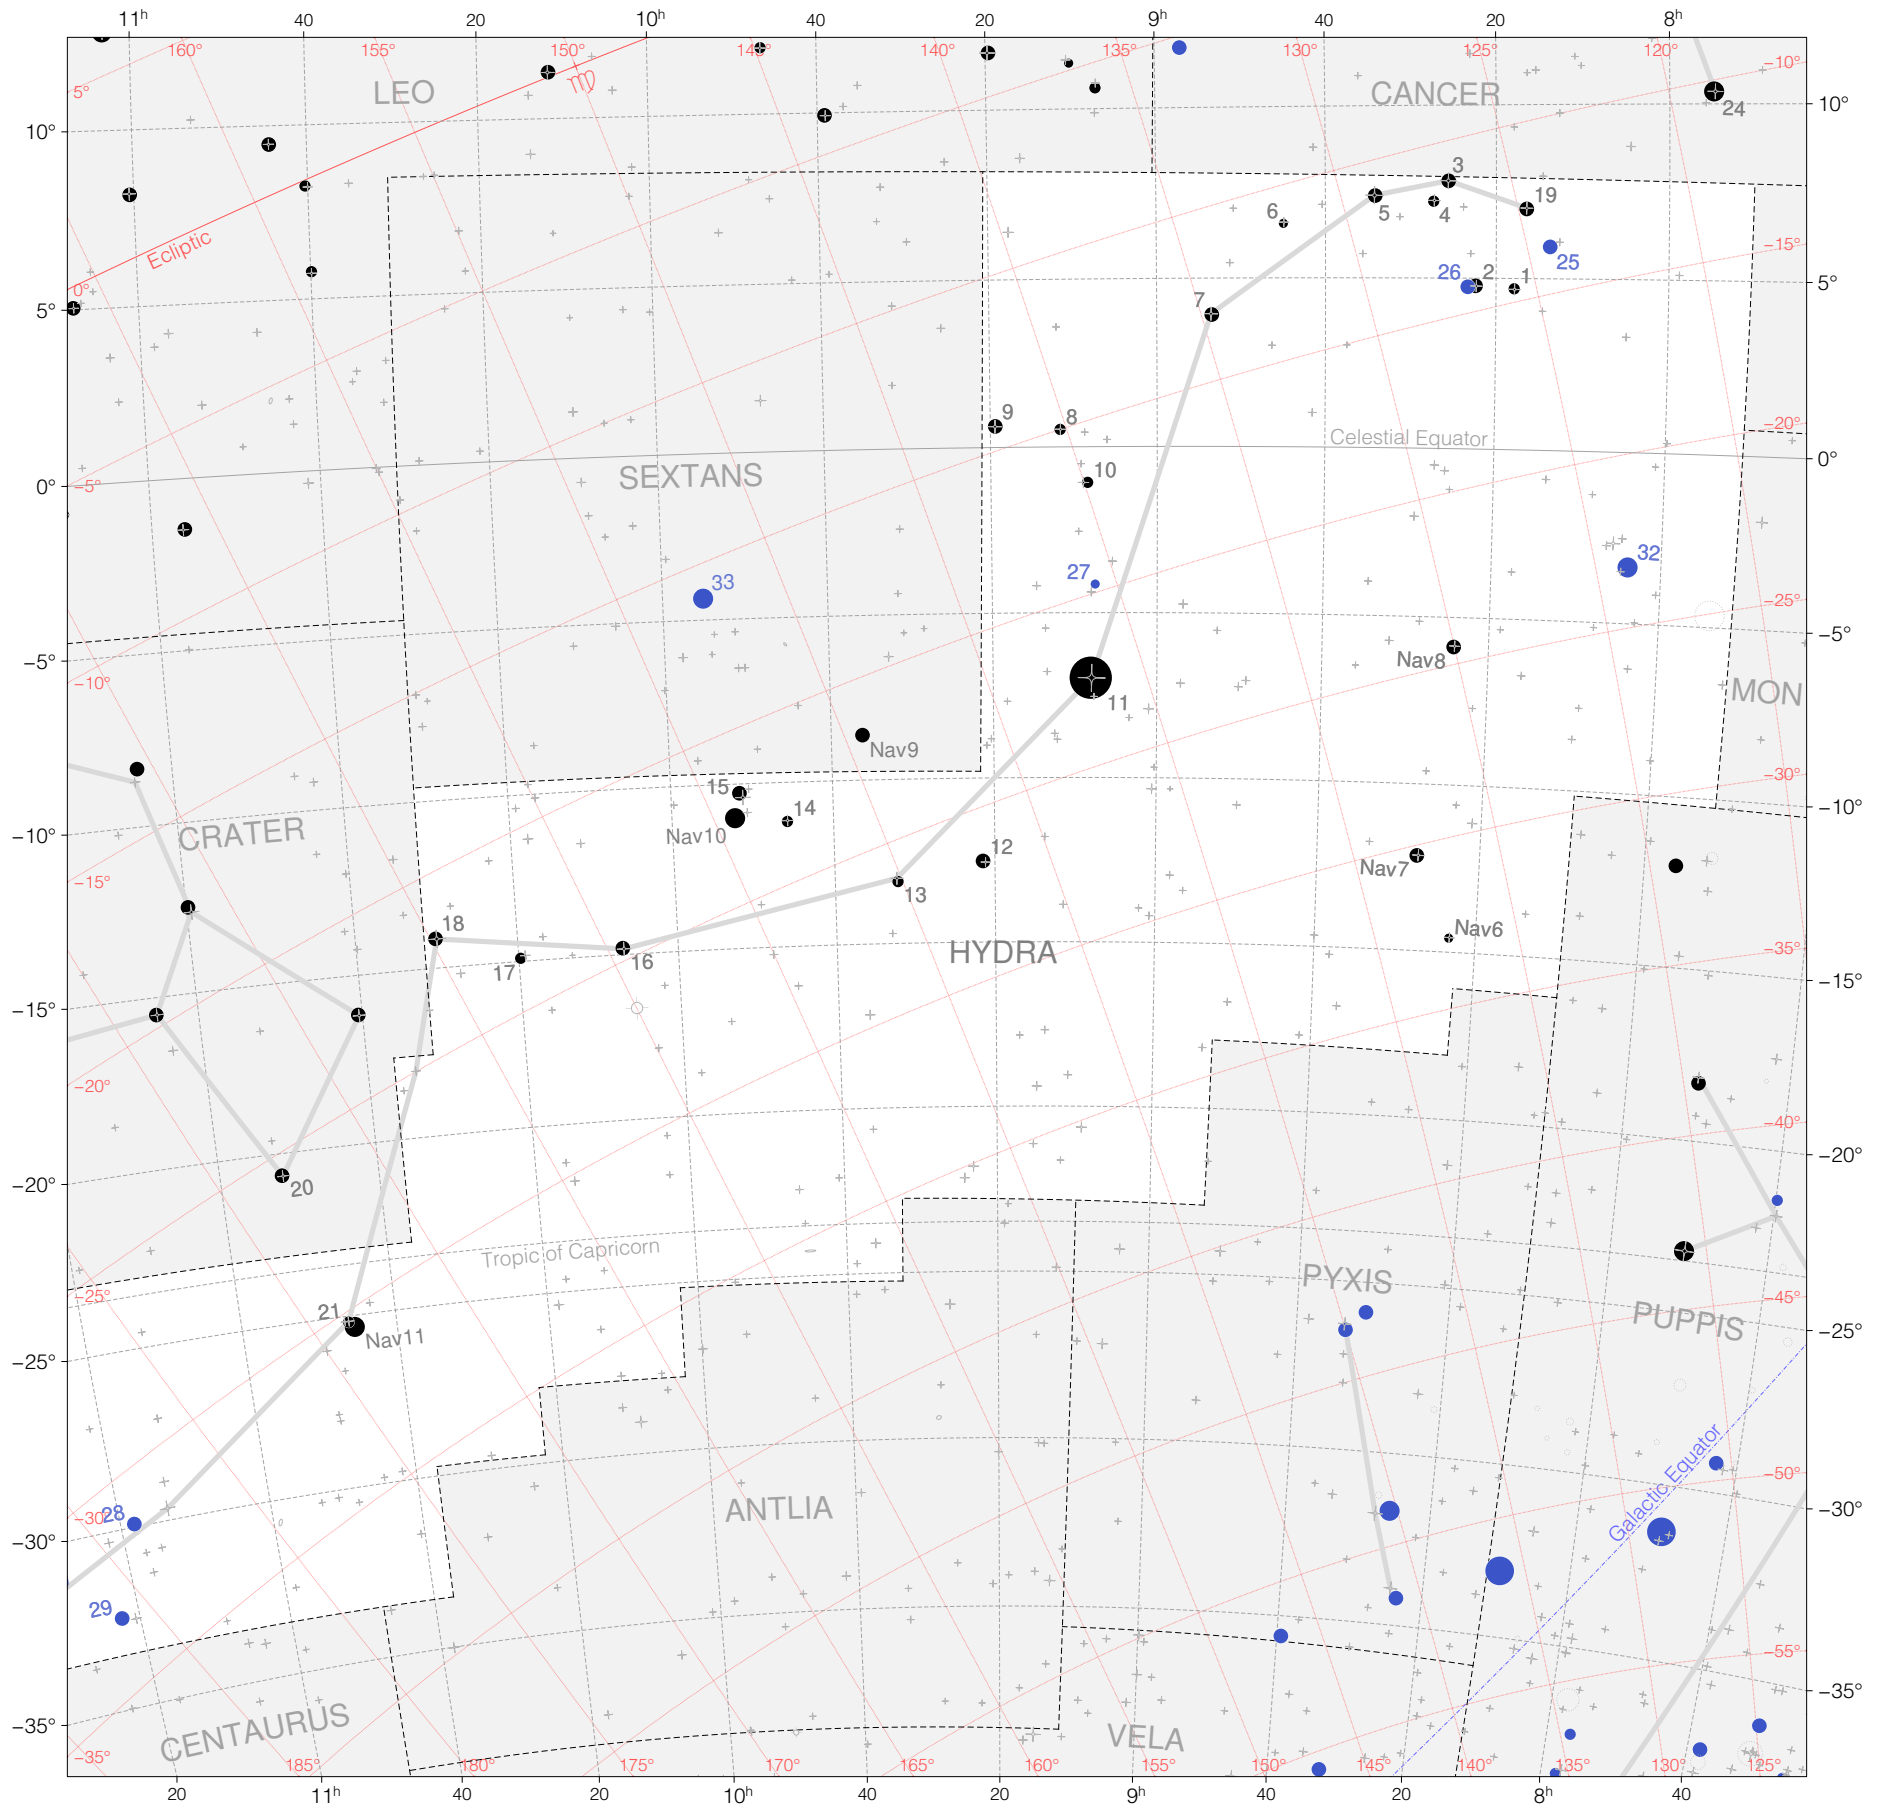

Kepler Stars in Hydra (west)

Magnitudes: 1 2 3 4 5 6 7

Versions: K 2 3

Scale at center: 0° 2° 4°