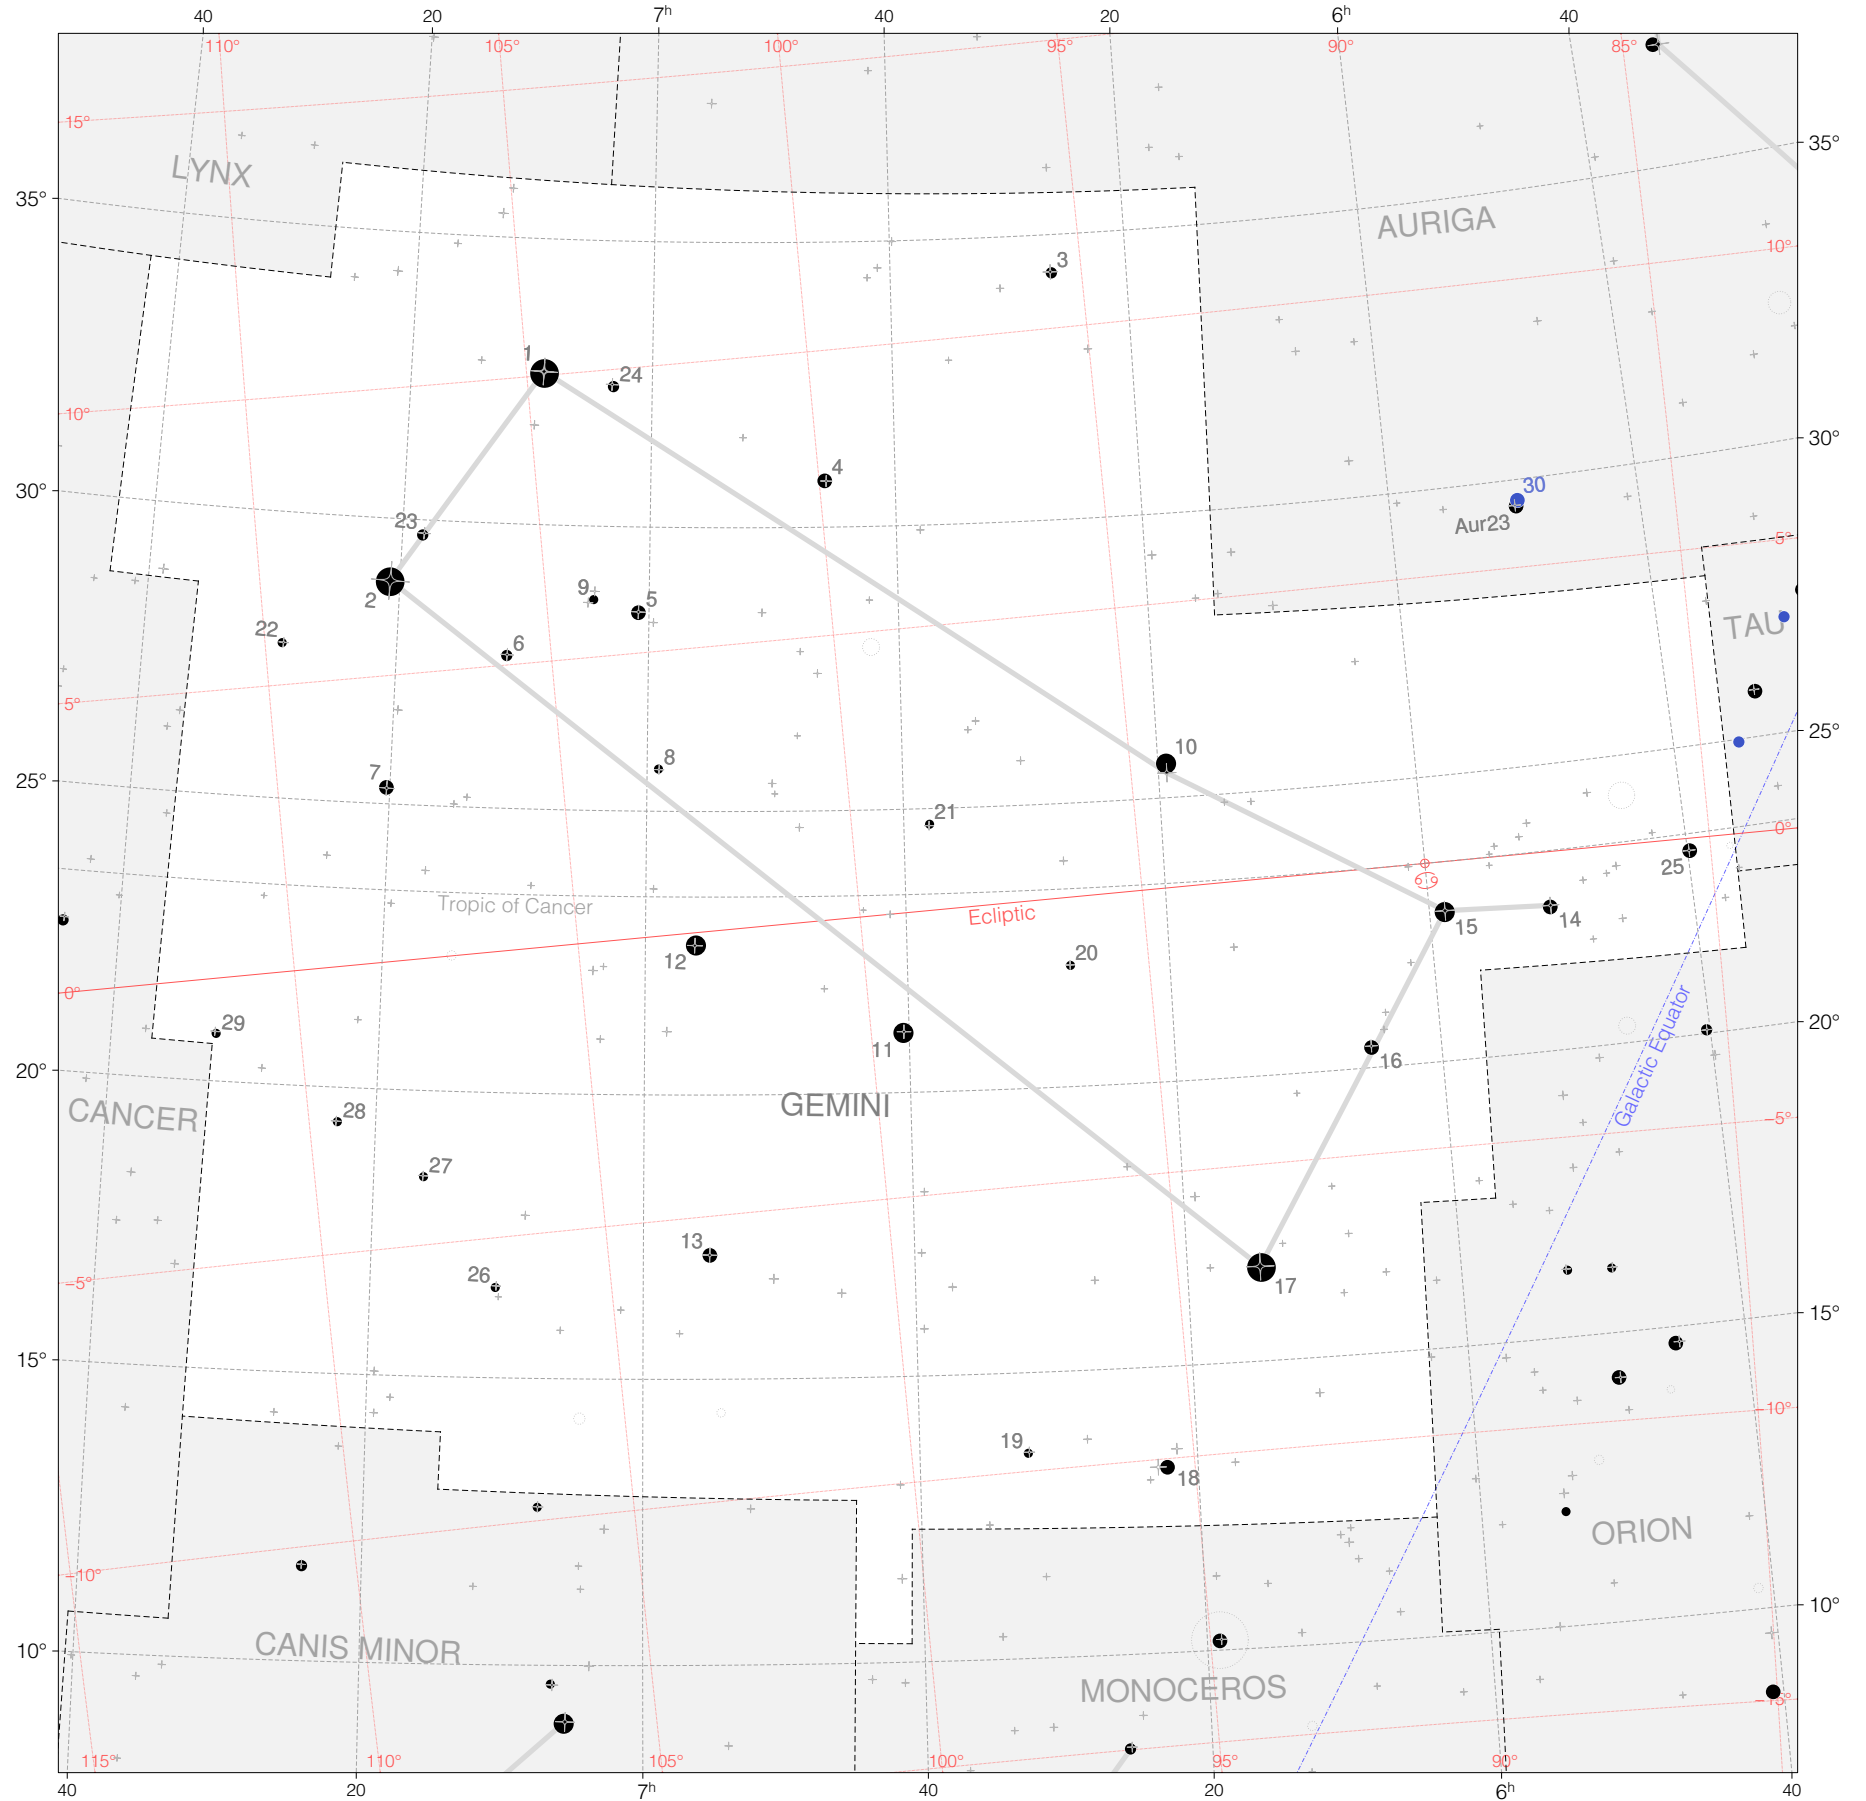

Kepler Stars in Gemini

Magnitudes: 1 2 3 4 5 6 7

Versions: K 2 3

Scale at center: 0° 2° 4°