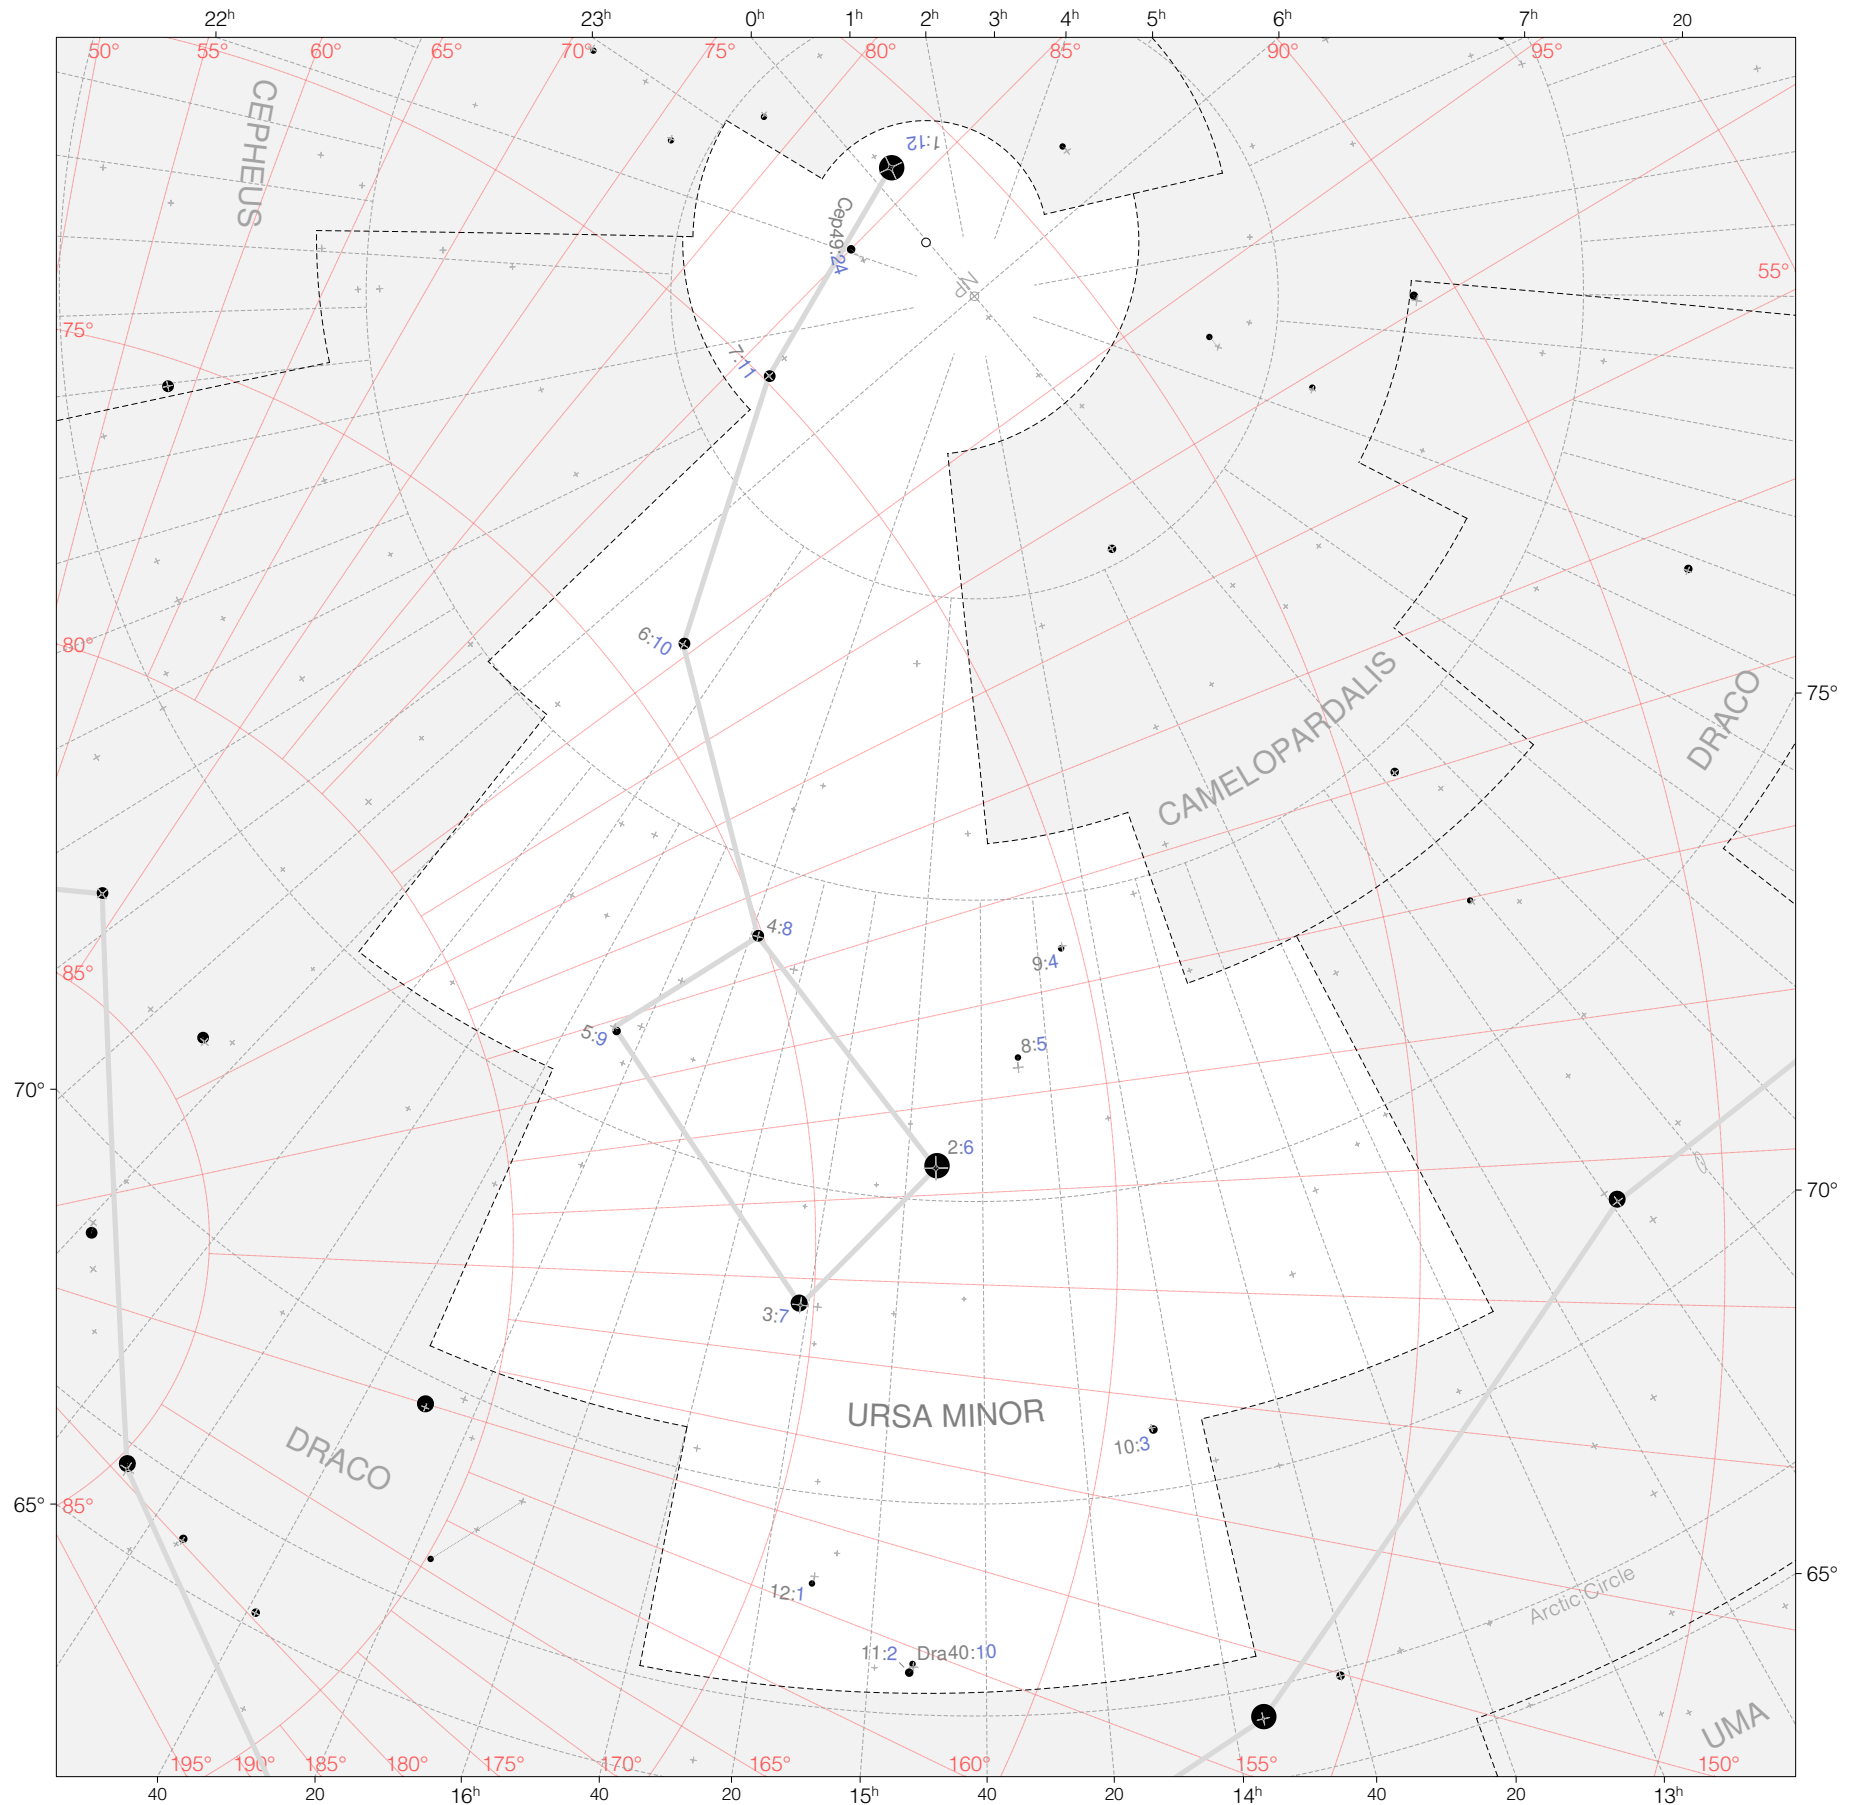

# Hevelius Stars in Ursa Minor

Magnitudes: 1 2 3 4 5 6

Scale at center: 0° 2° 4°