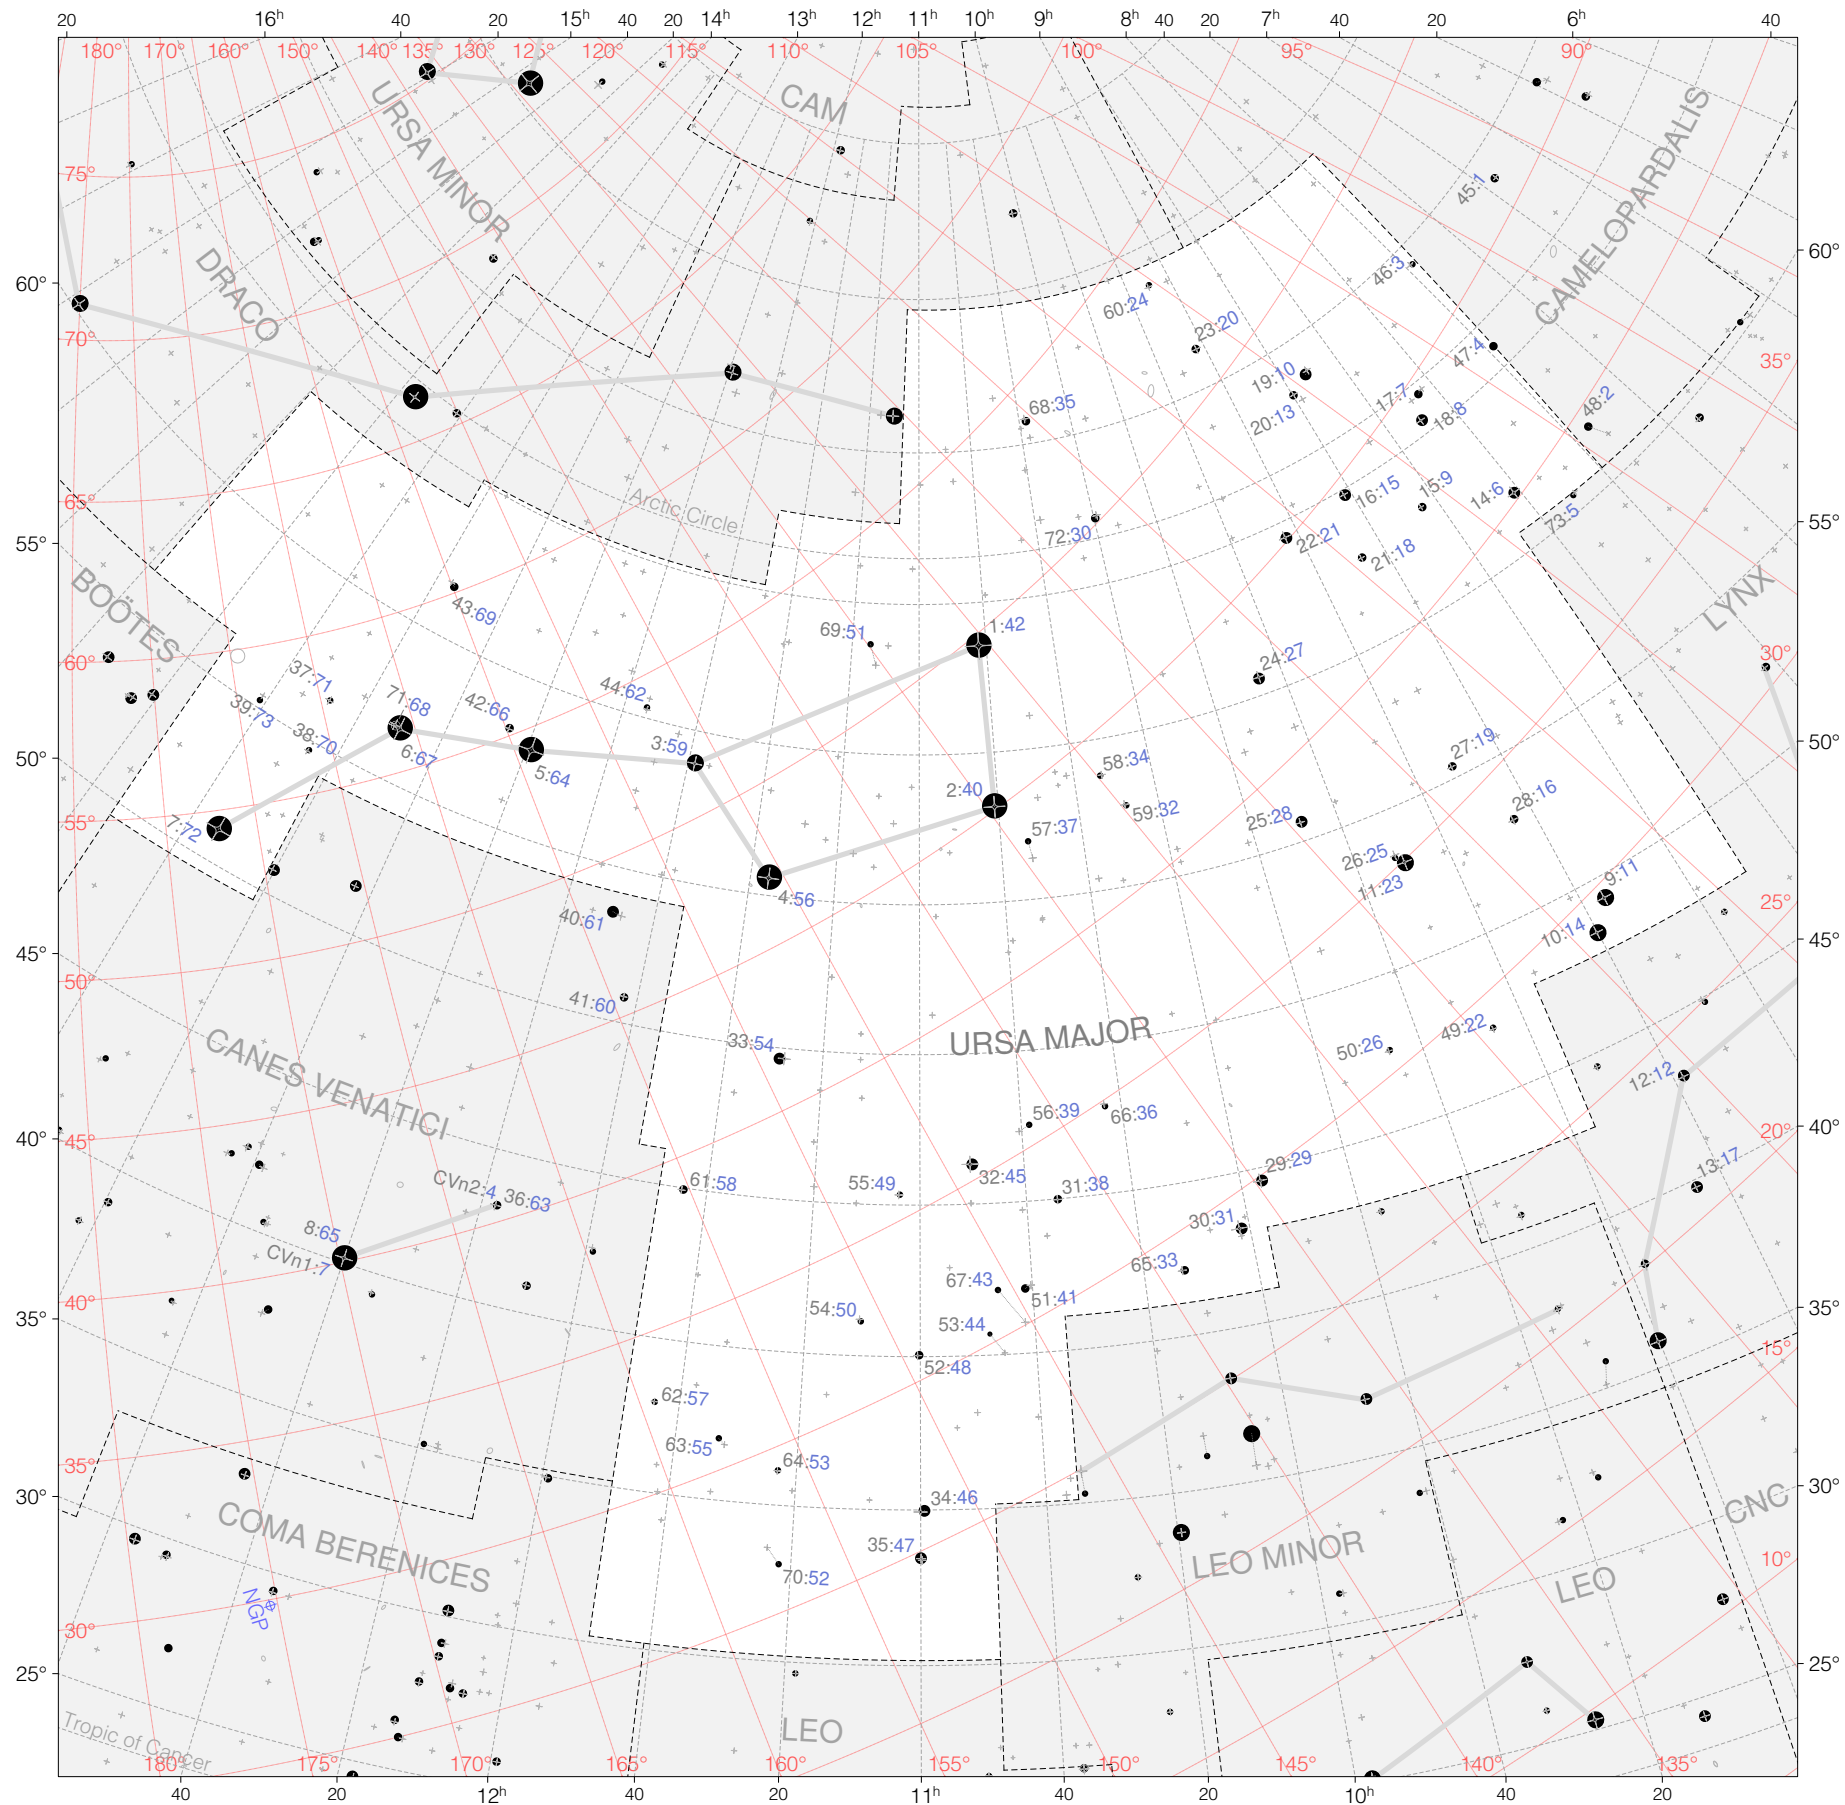

Hevelius Stars in Ursa Major

Magnitudes:  1 2 3 4 5

Scale at center: 0° 2° 4° 