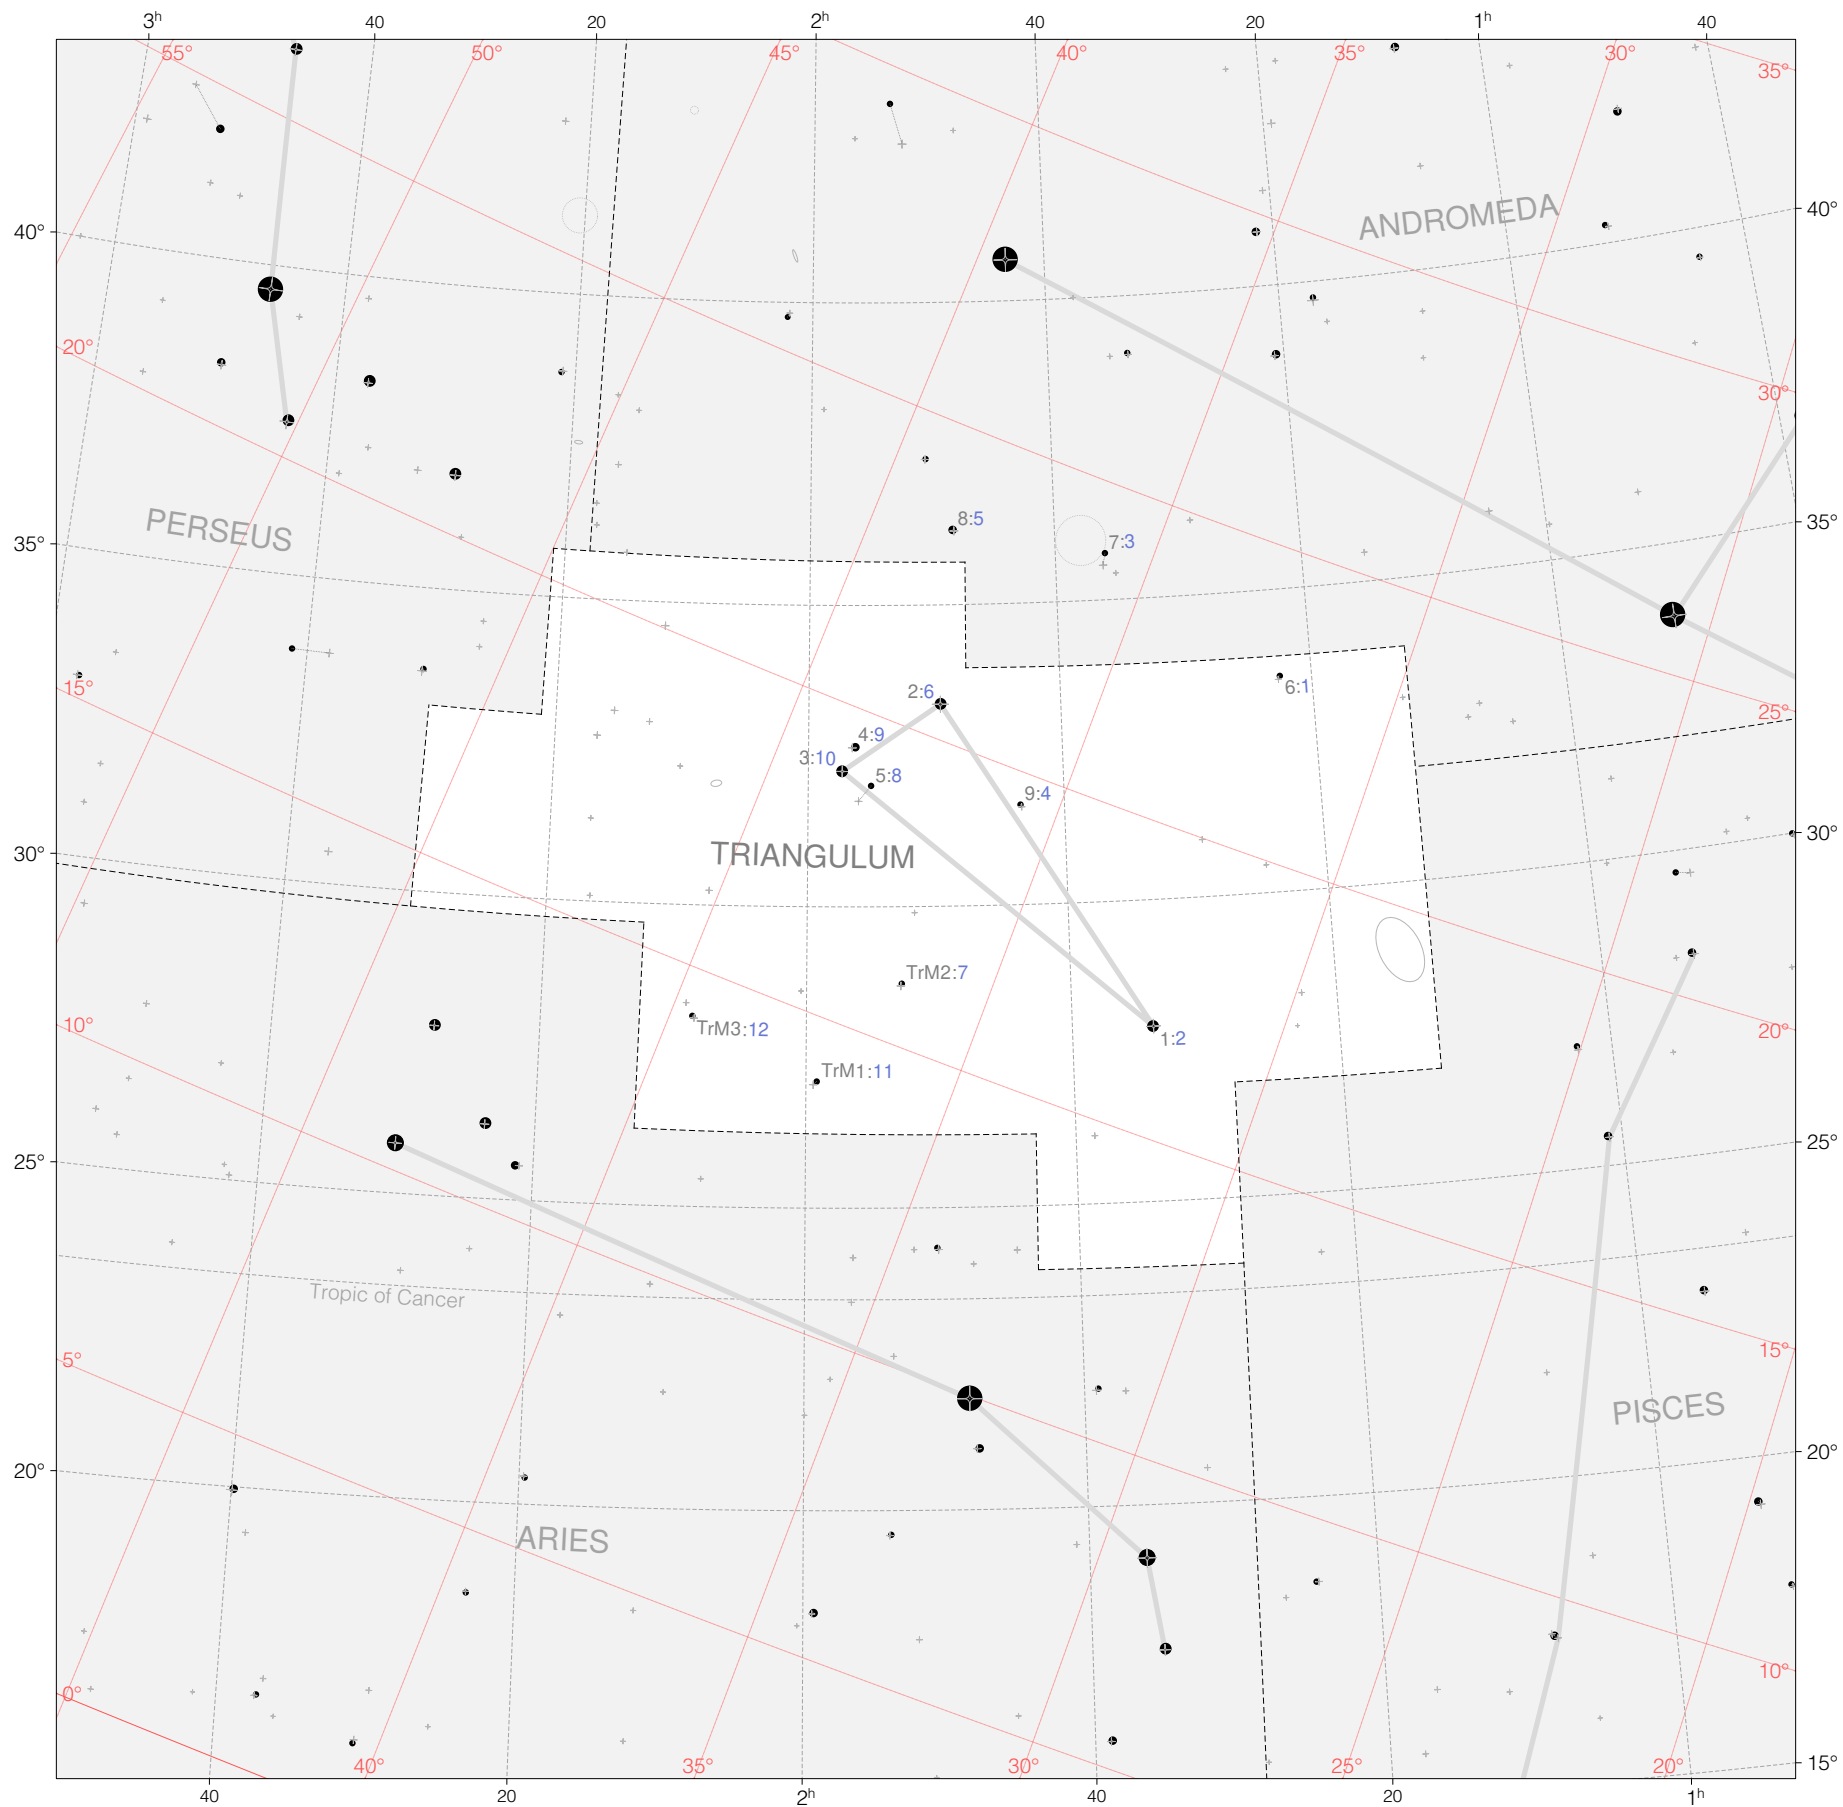

# Hevelius Stars in Triangulum Majus and Triangulum Minus

Magnitudes:   
1 2 3 4 5 6

Scale at center: 0° 2° 4° 