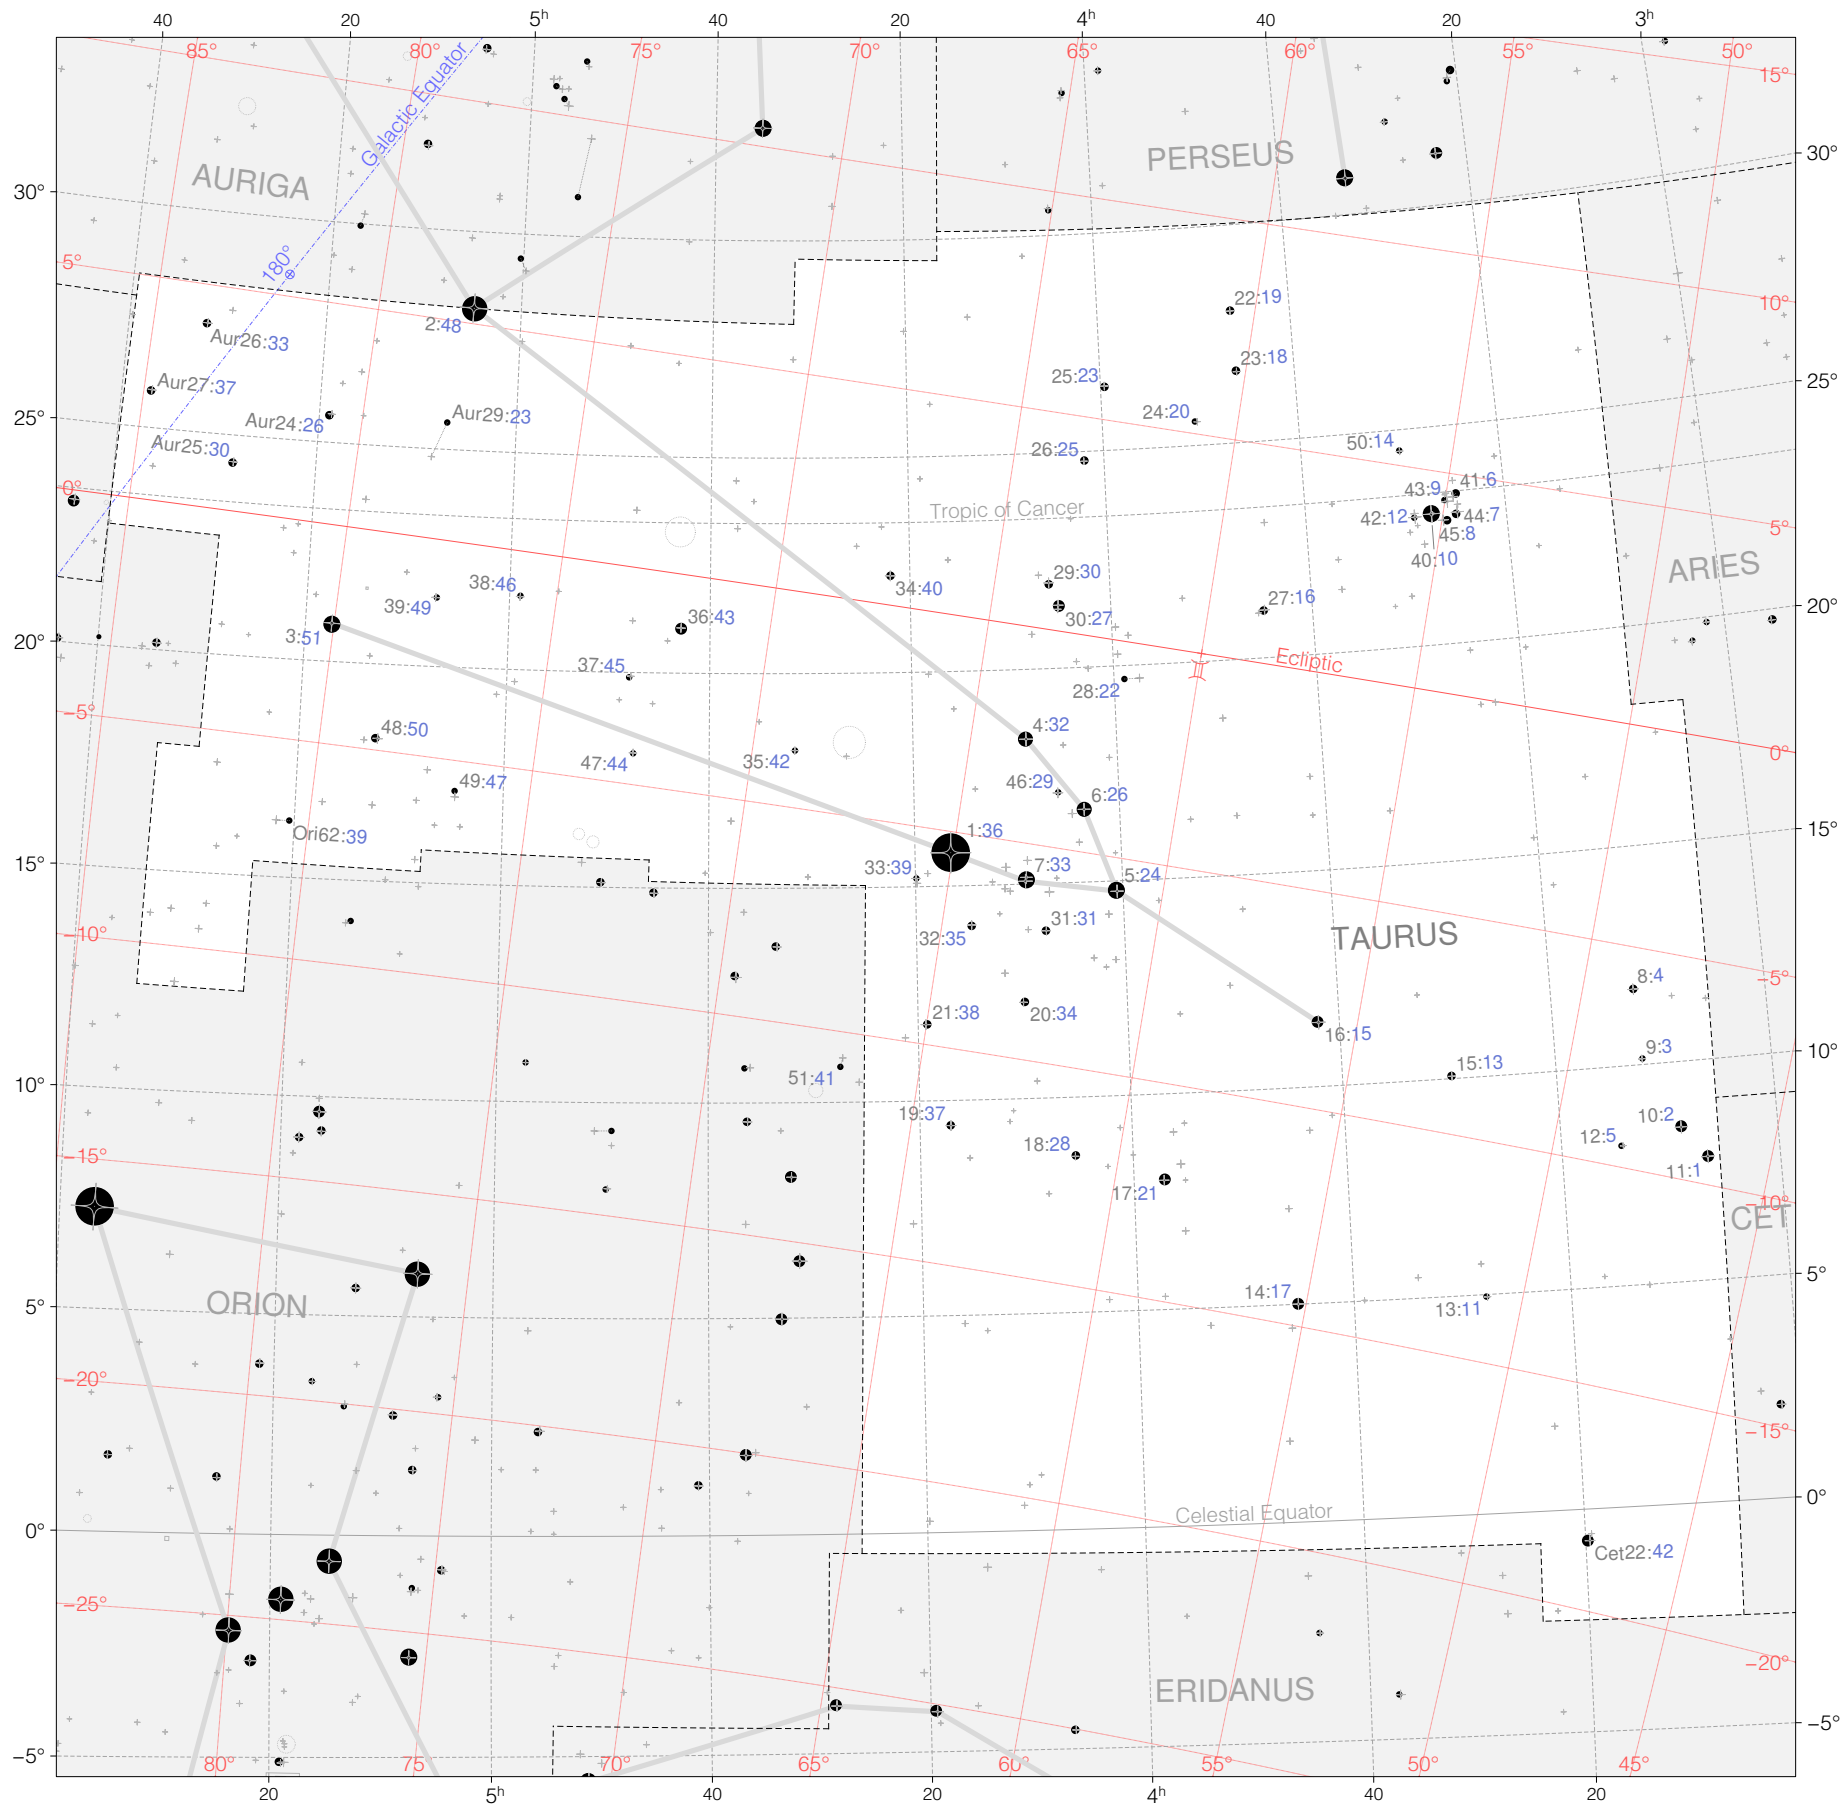

Hevelius Stars in Taurus

Magnitudes: 1 2 3 4 5 6

Scale at center: 0° 2° 4°