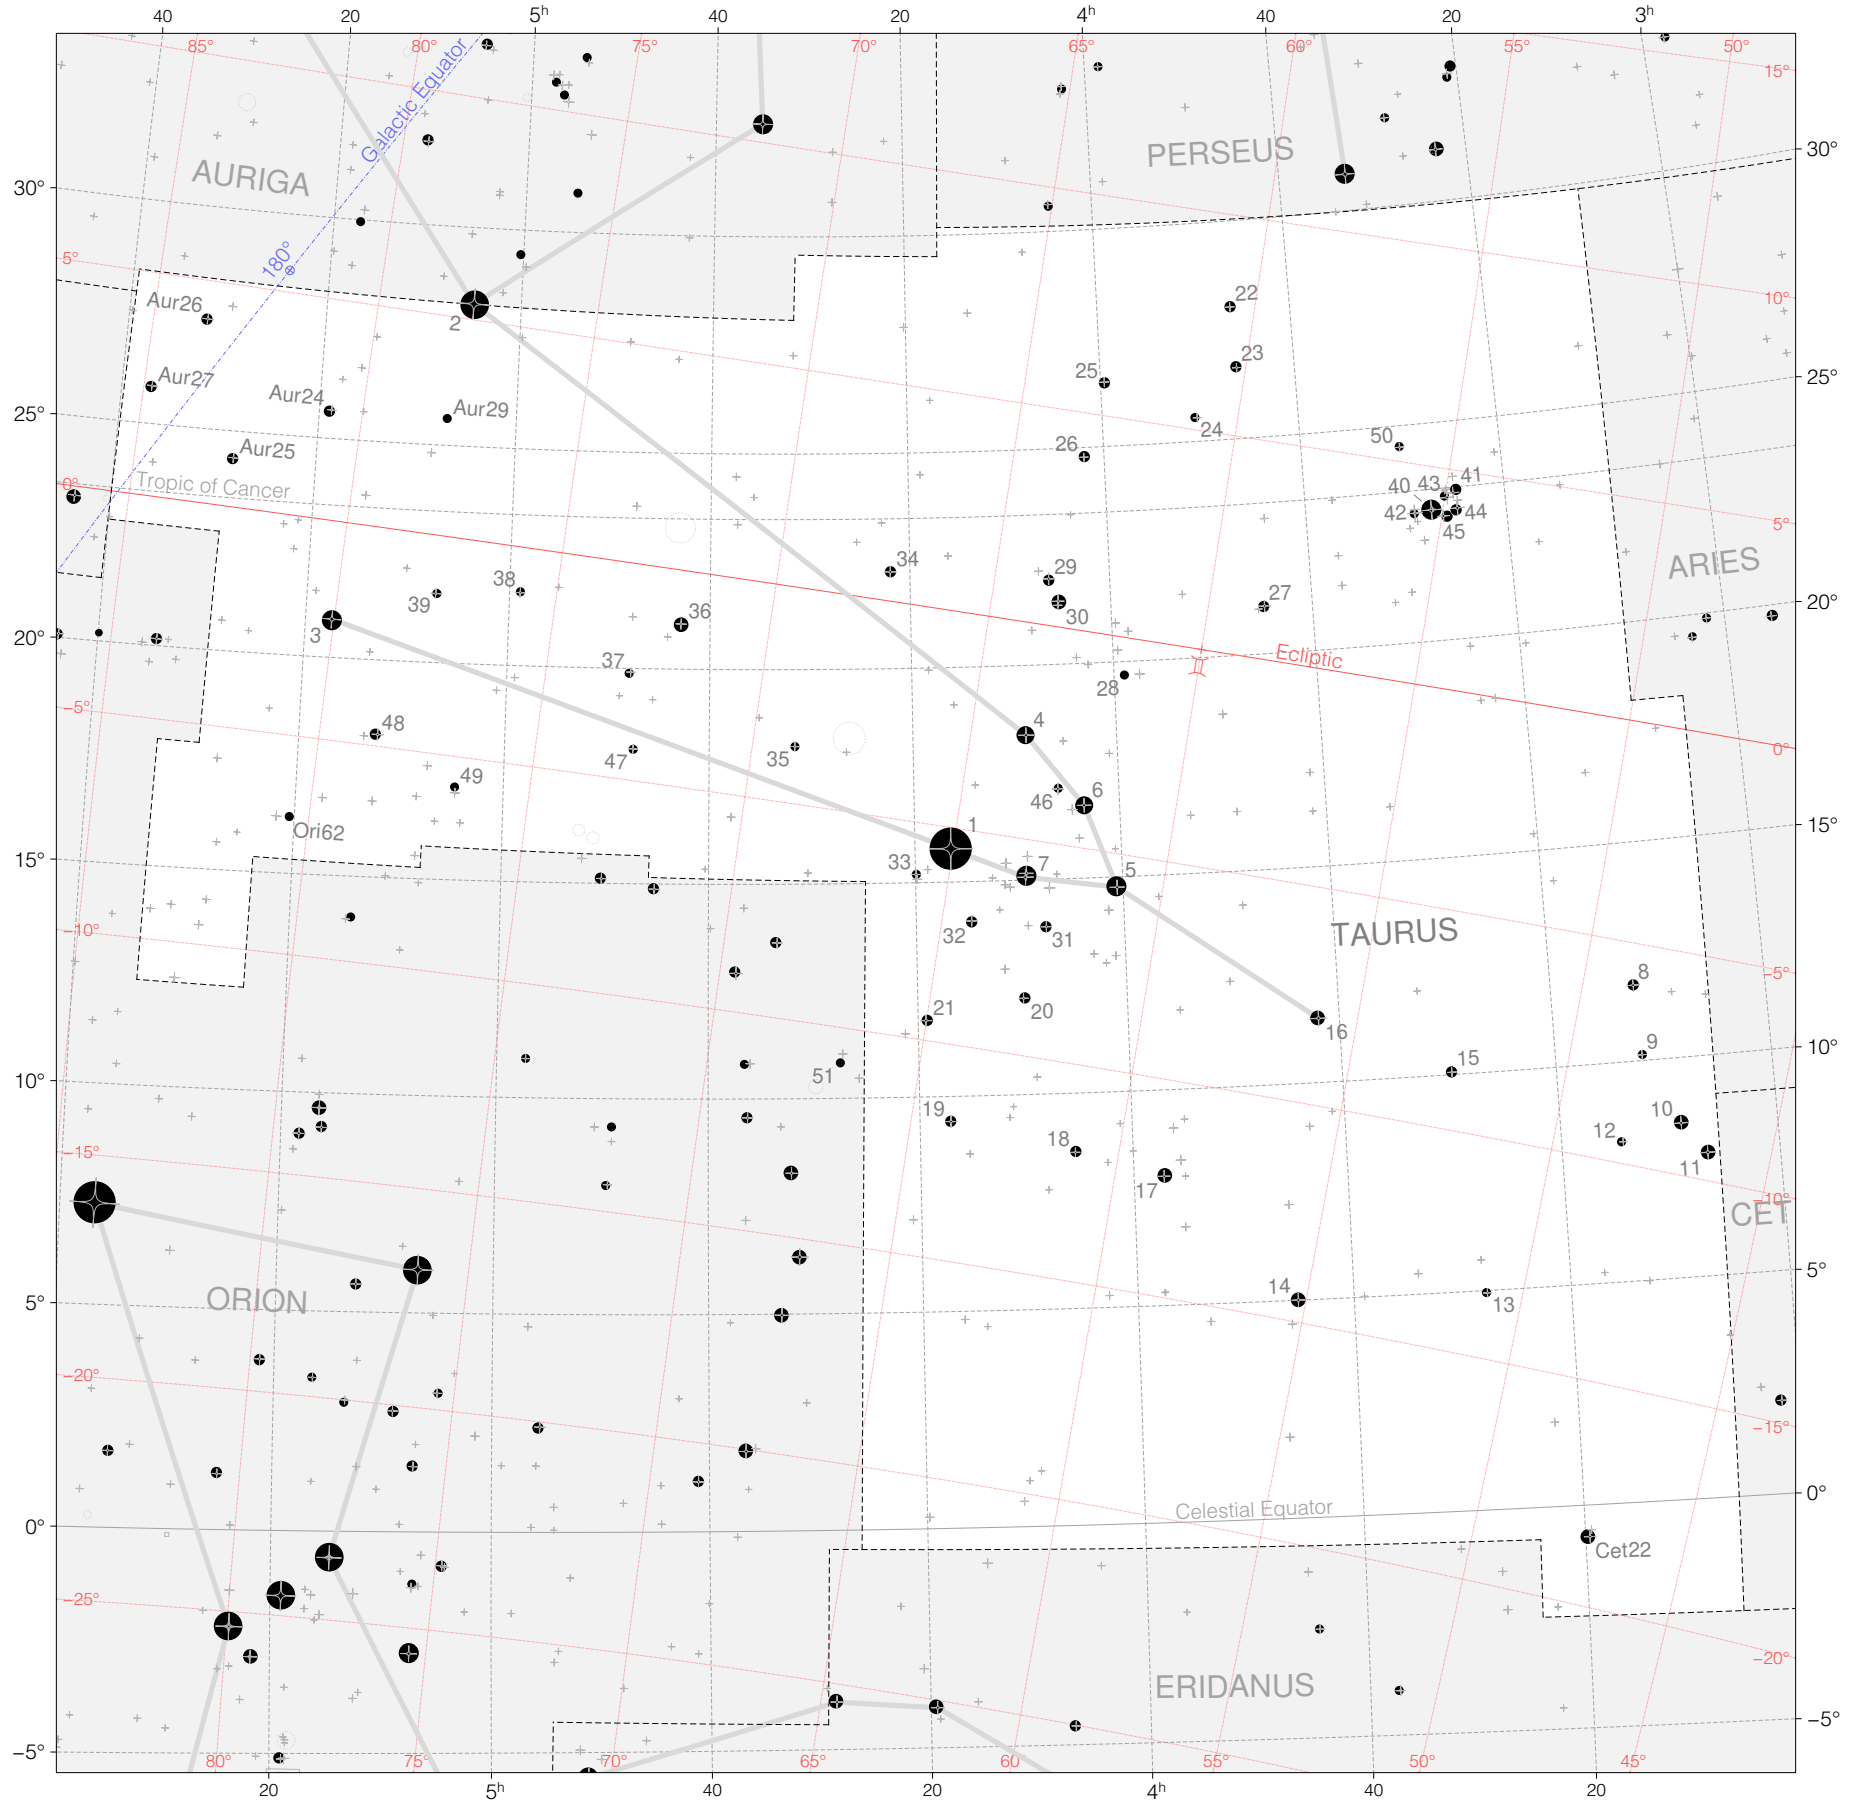

Hevelius Stars in Taurus

Magnitudes: 
1 2 3 4 5 6 7

Scale at center:  0° 2° 4°