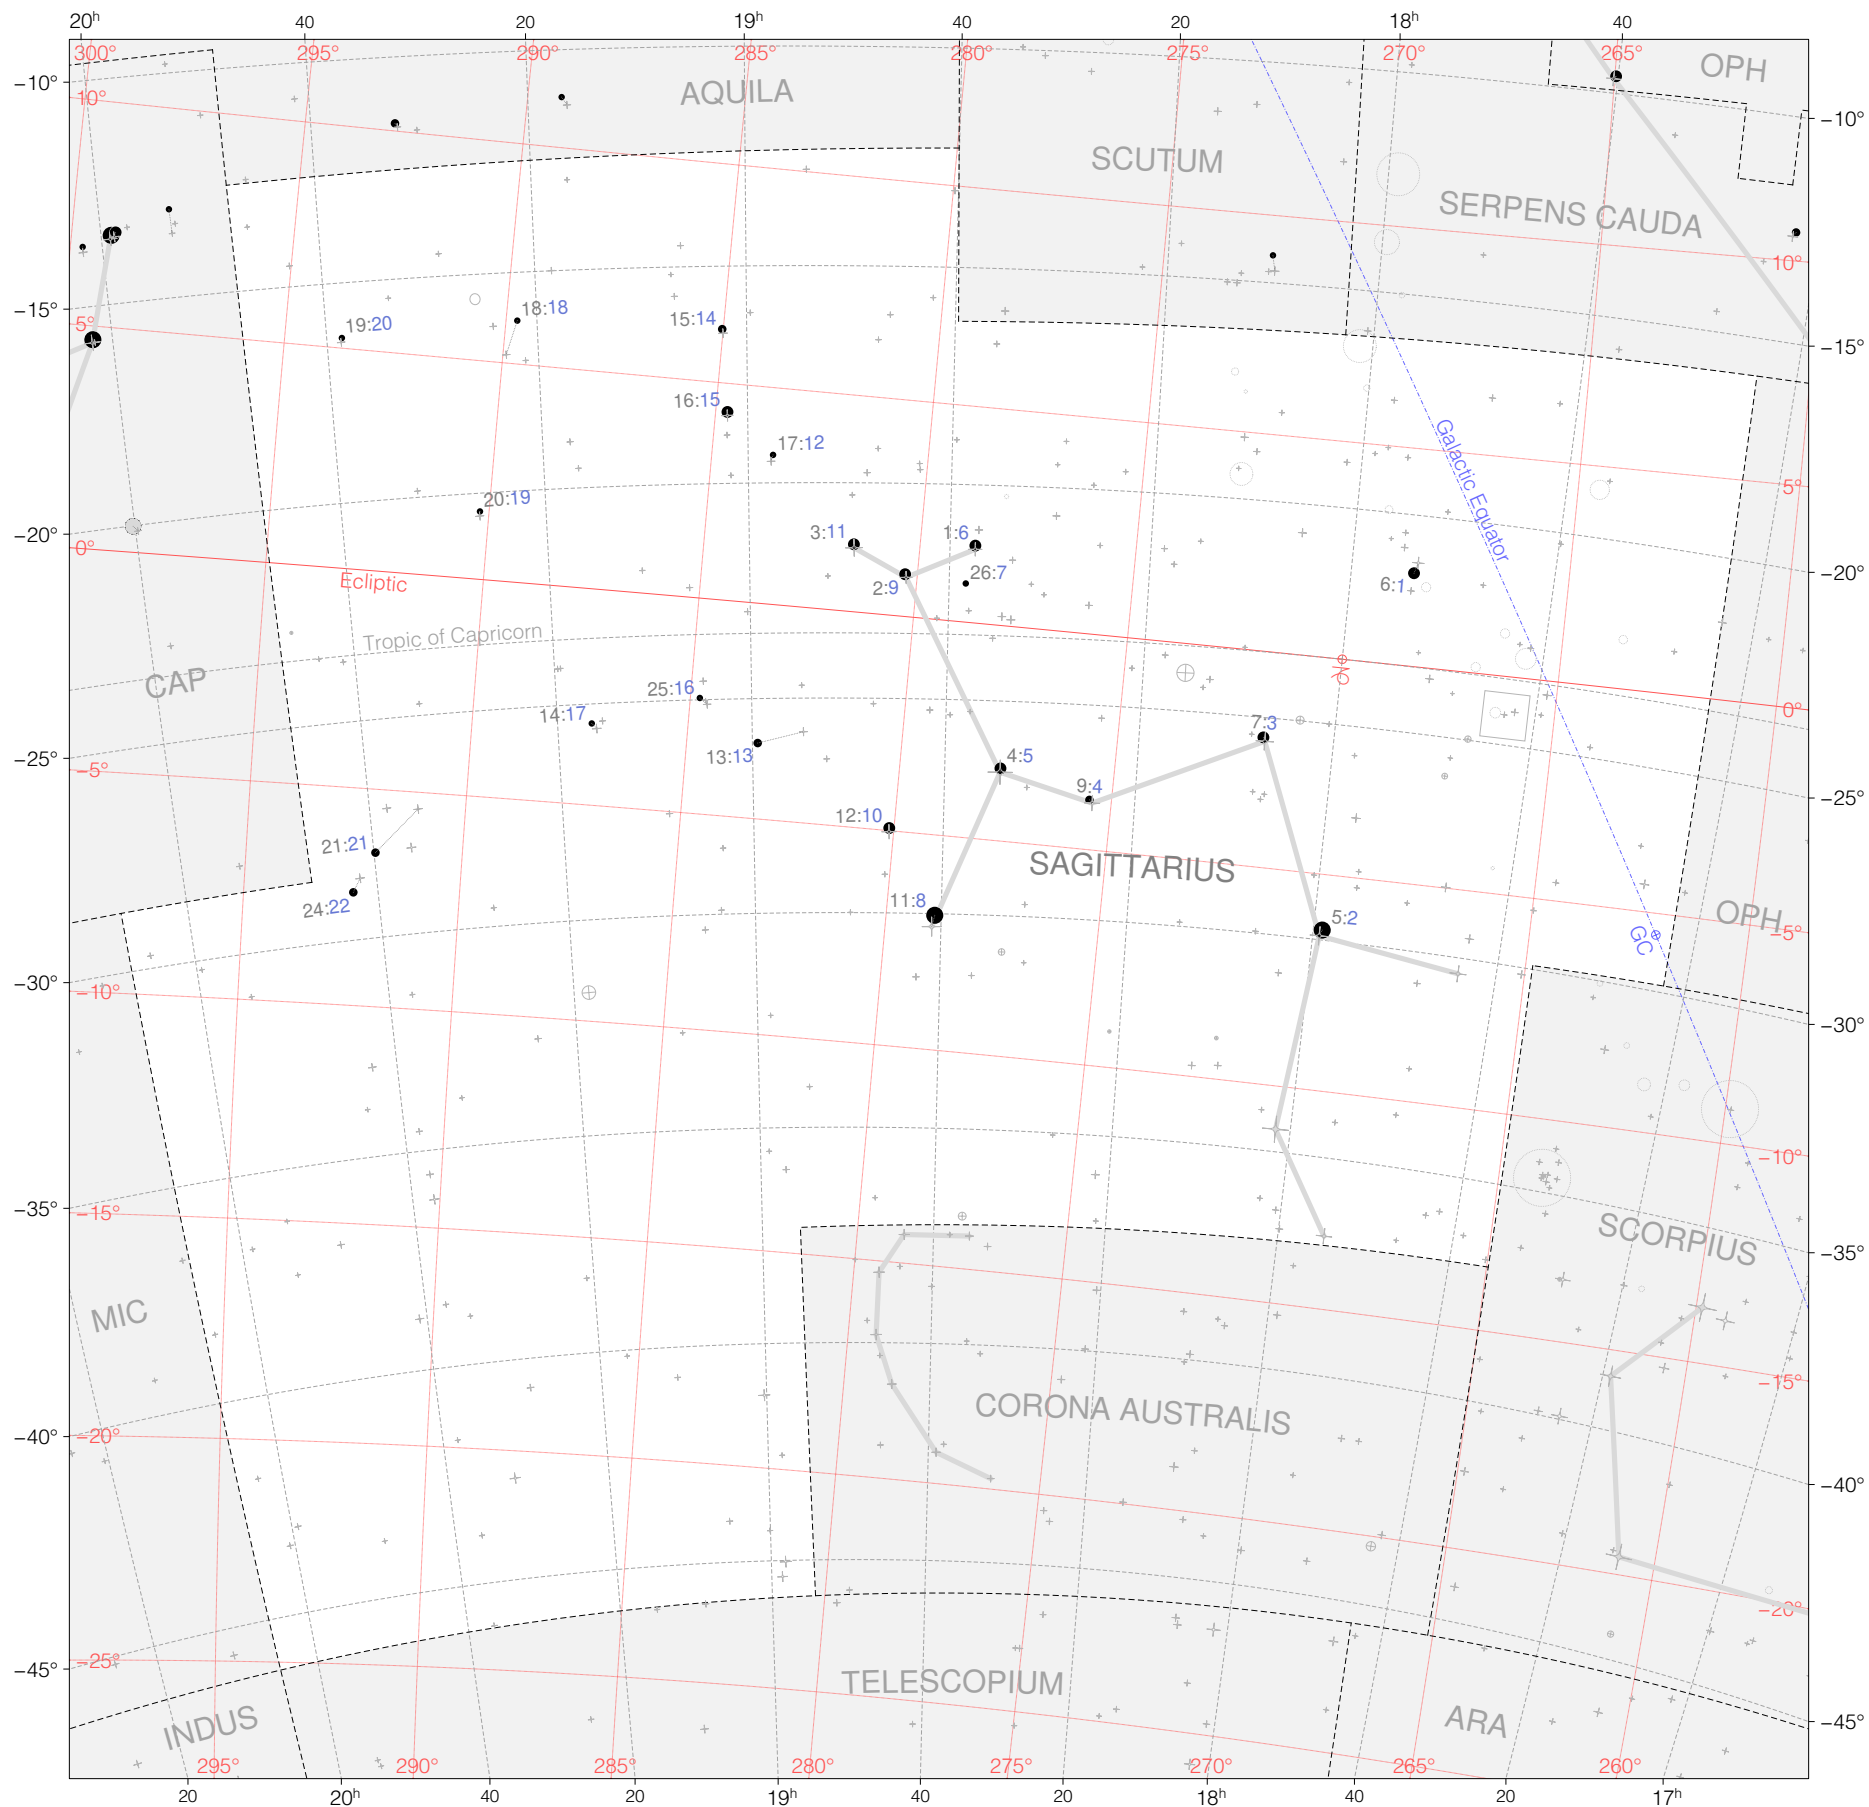

Hevelius Stars in Sagittarius

Magnitudes: 1 2 3 4 5 6

Scale at center: 0° 2° 4°