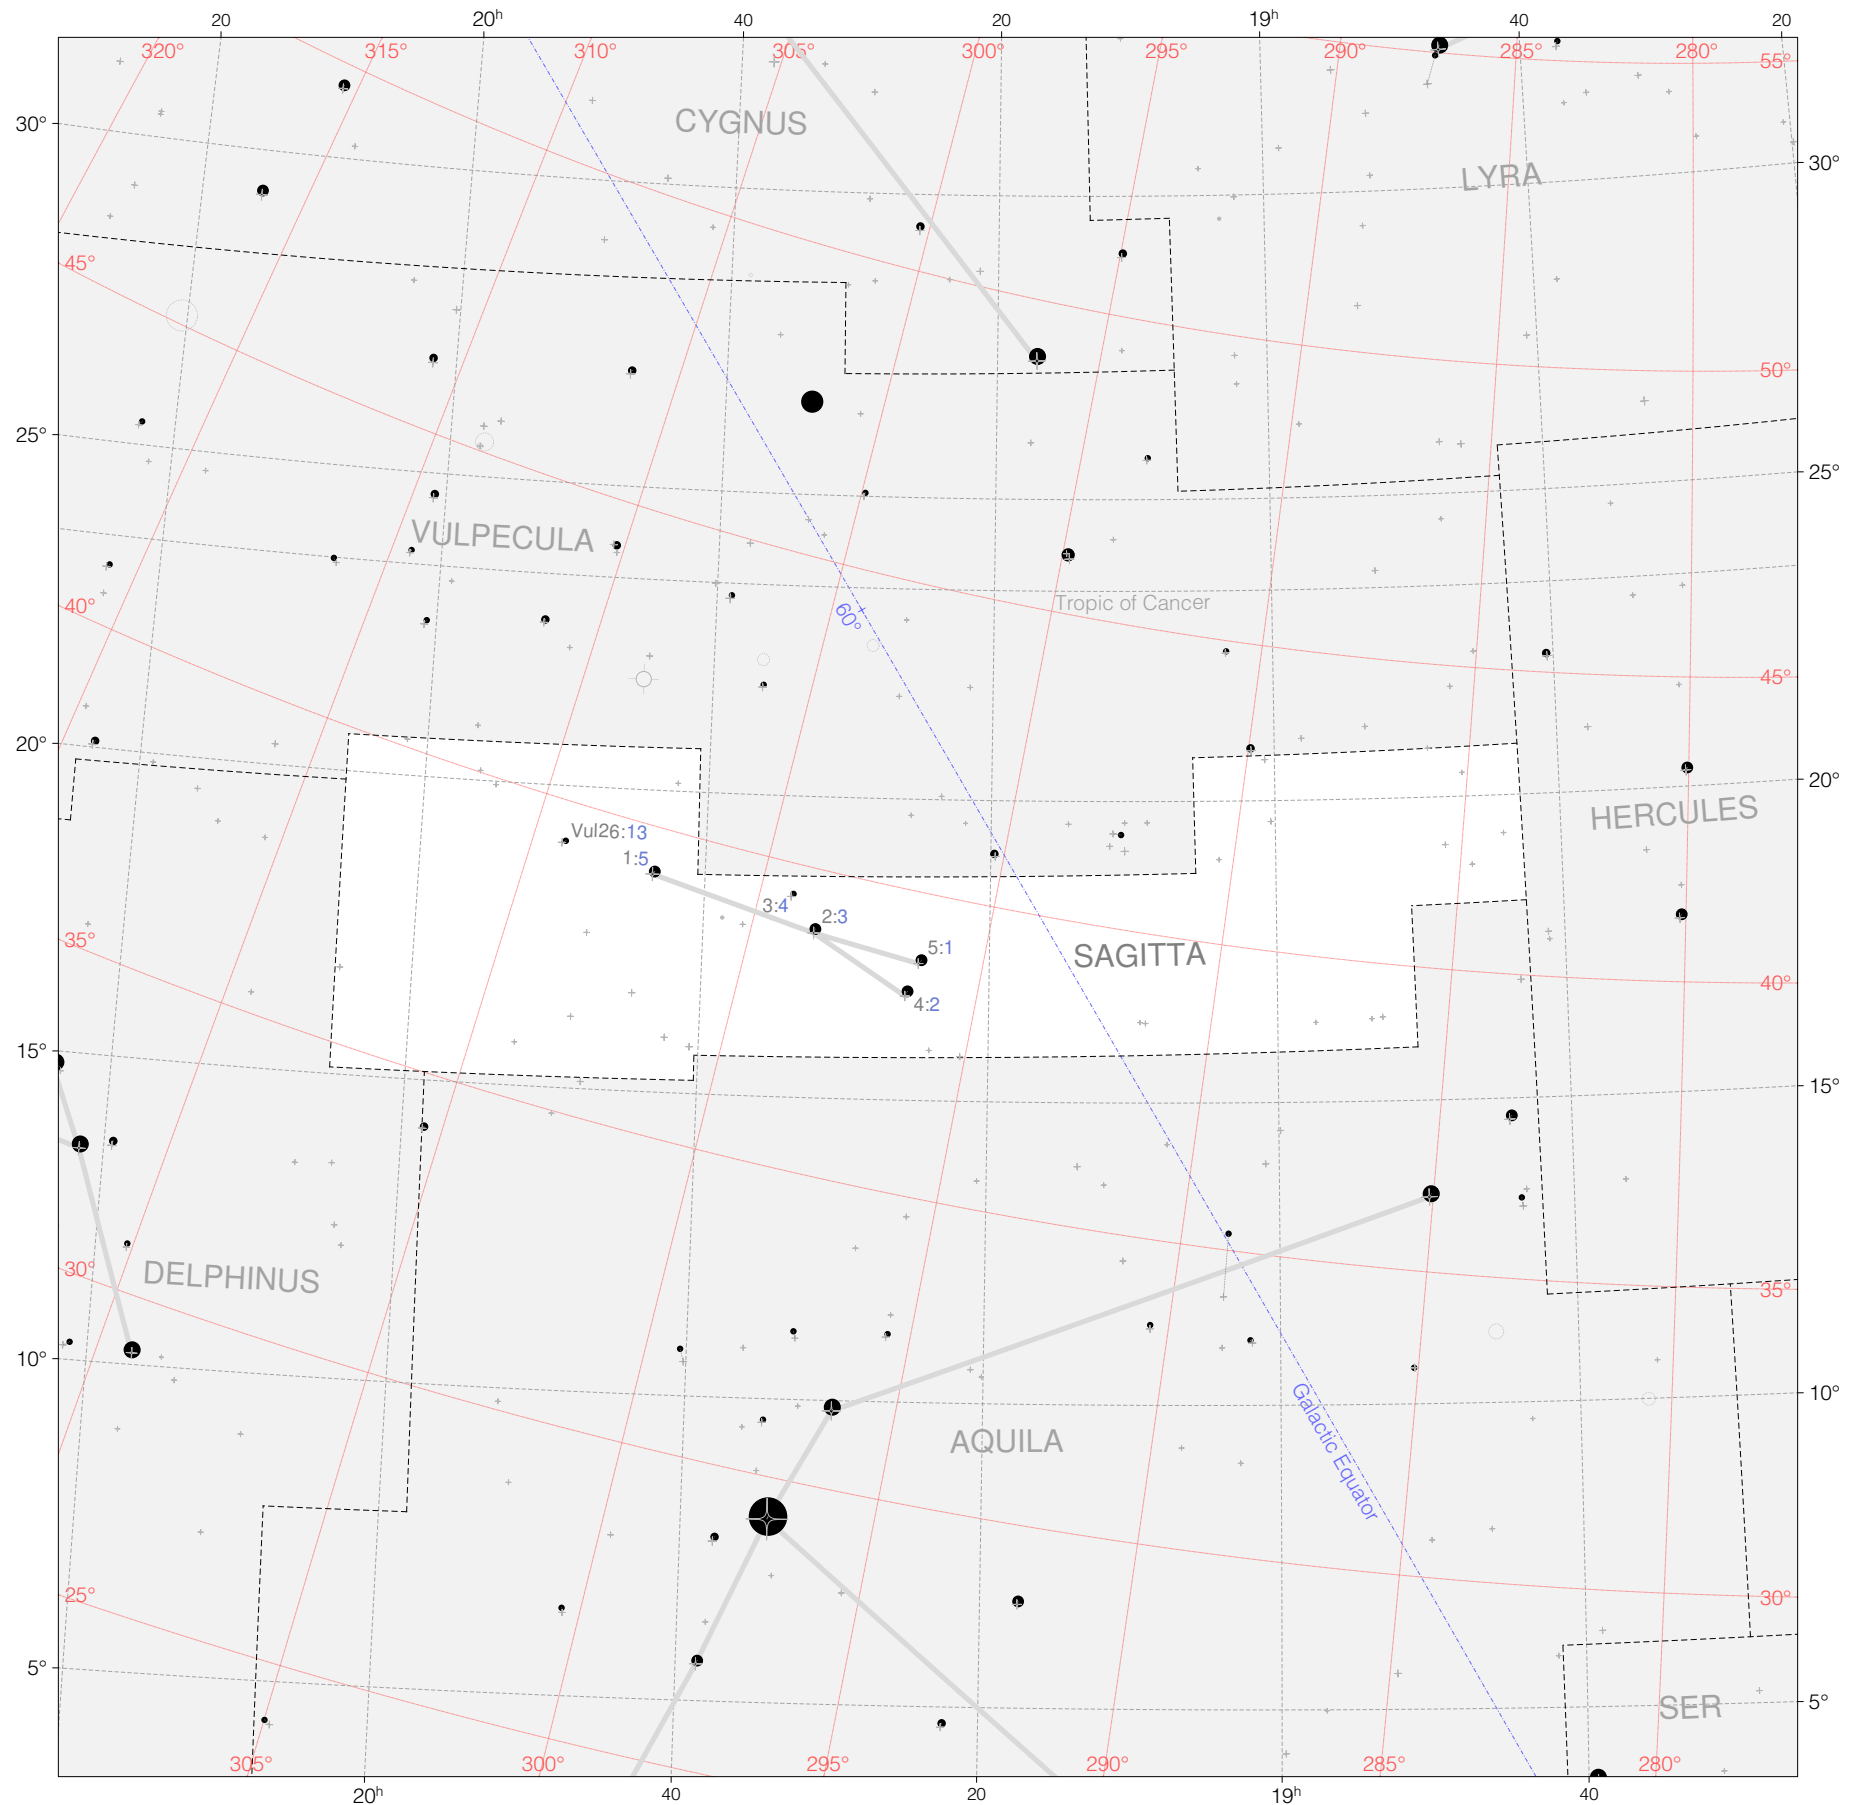

# Hevelius Stars in Sagitta

Magnitudes:  1 2 3 4 5 6

Scale at center:  0° 2° 4°