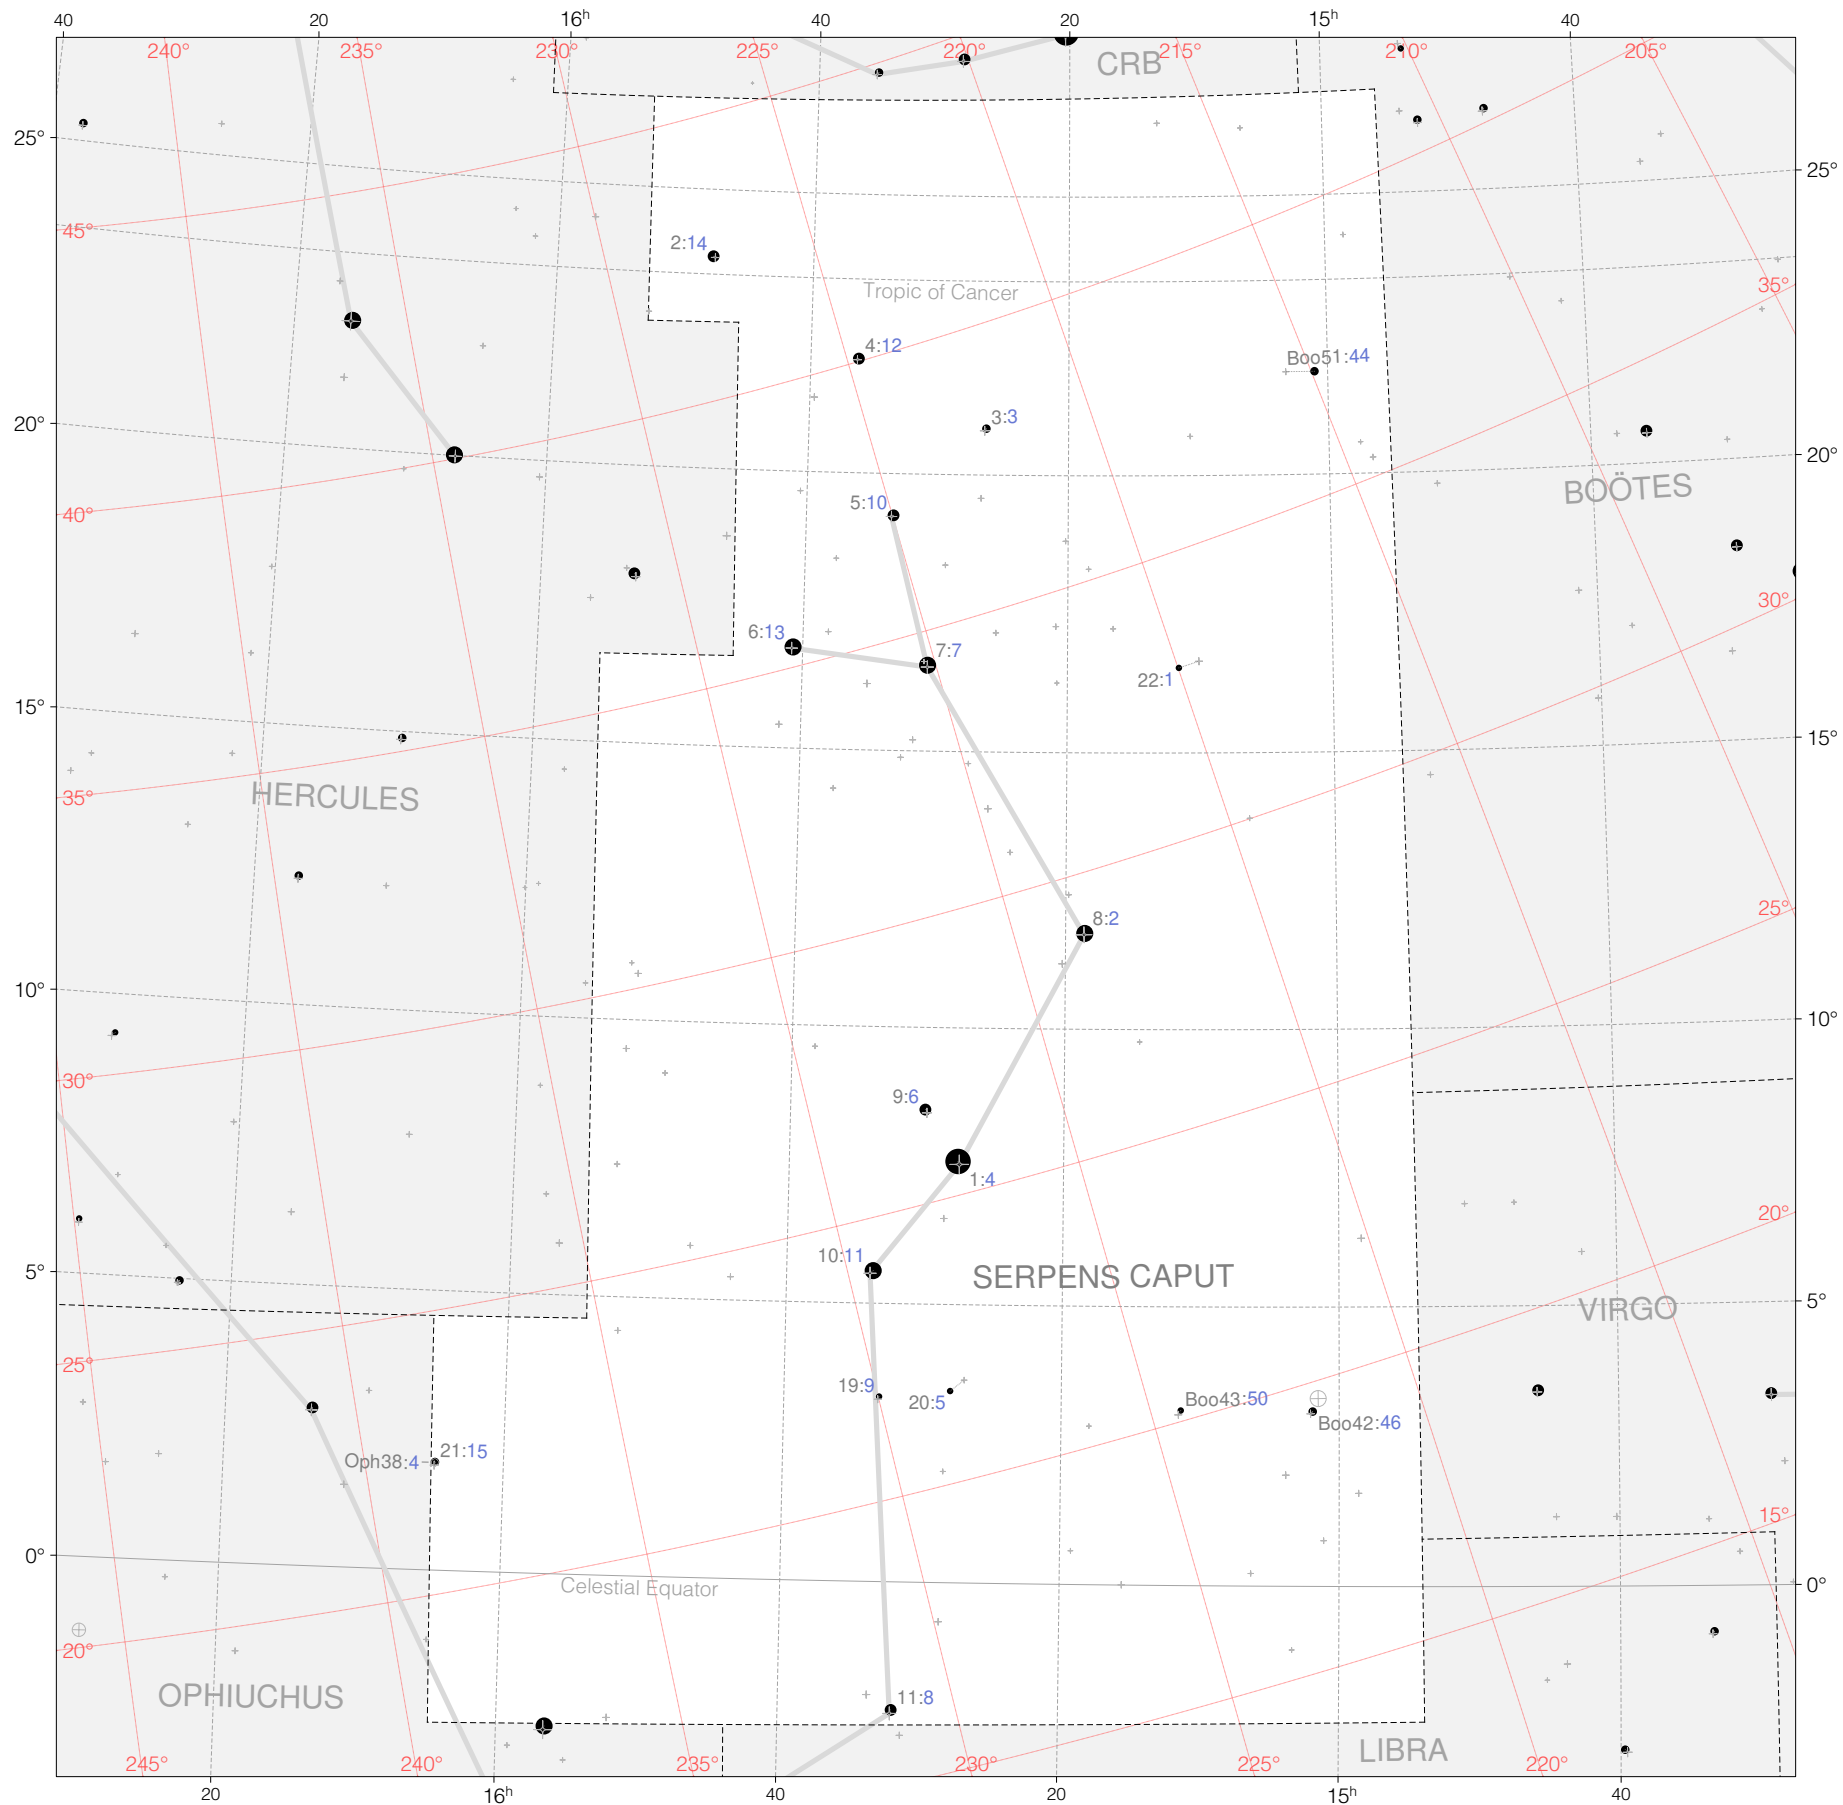

Hevelius Stars in Serpens Caput

Magnitudes:  1 2 3 4 5 6

Scale at center: 0° 2° 4° 