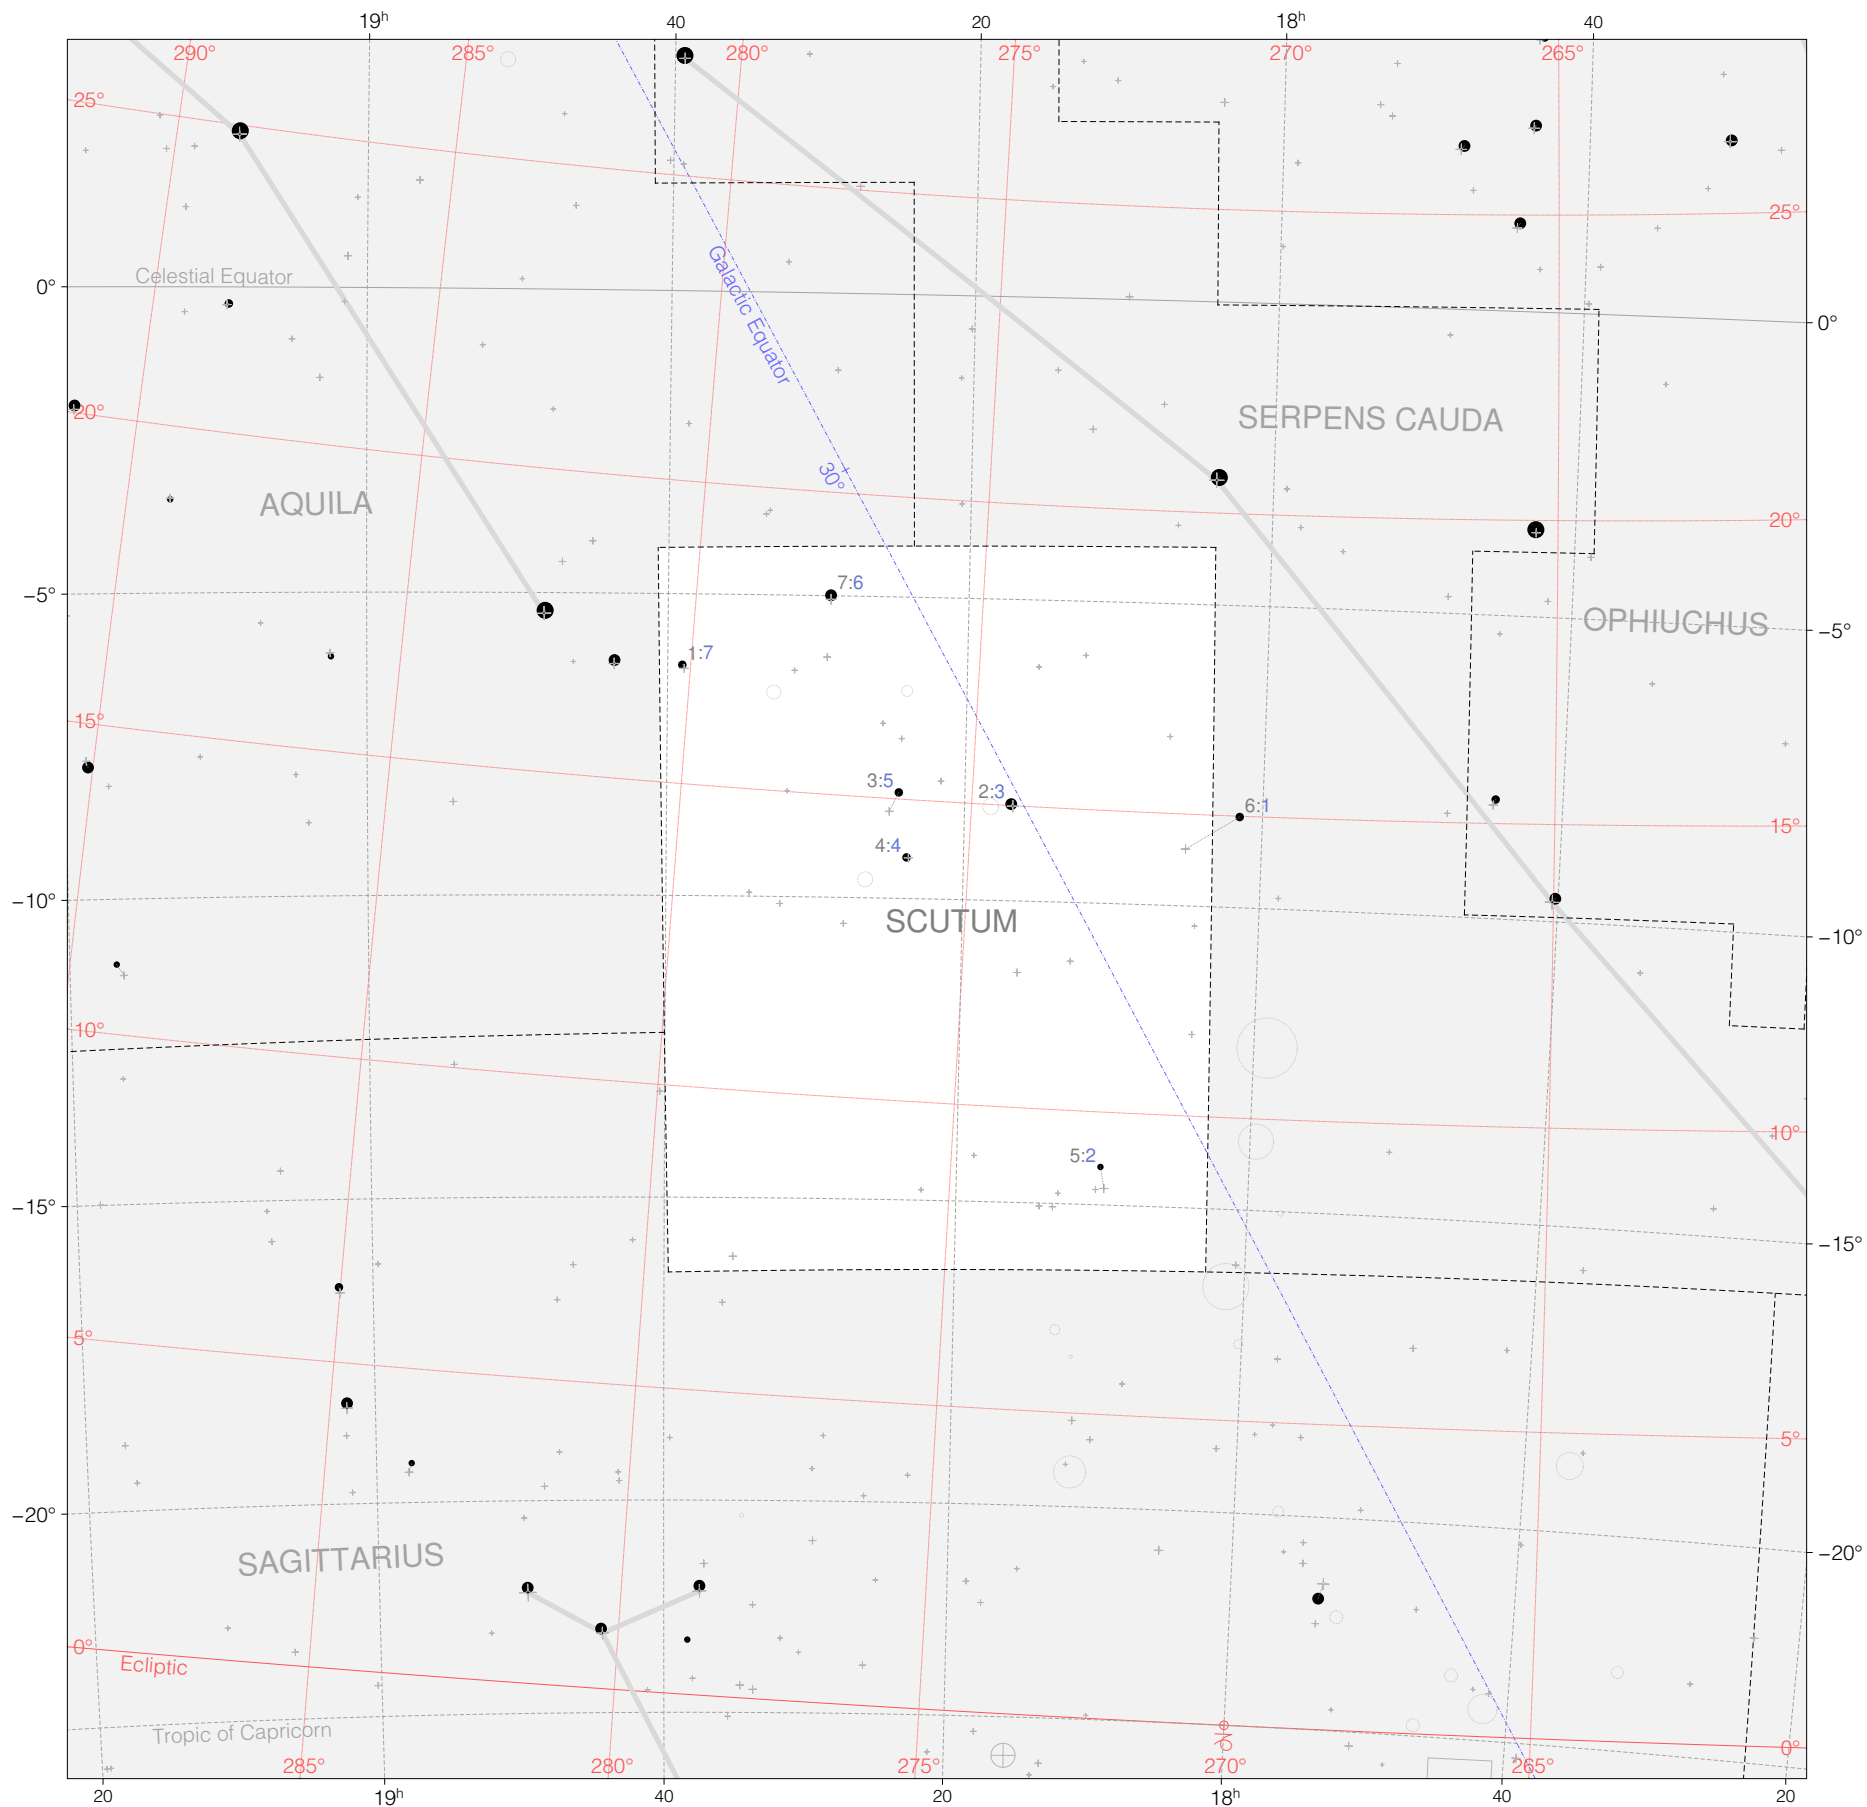

# Hevelius Stars in Scutum

Magnitudes:   
1 2 3 4 5 6

Scale at center:  0° 2° 4°