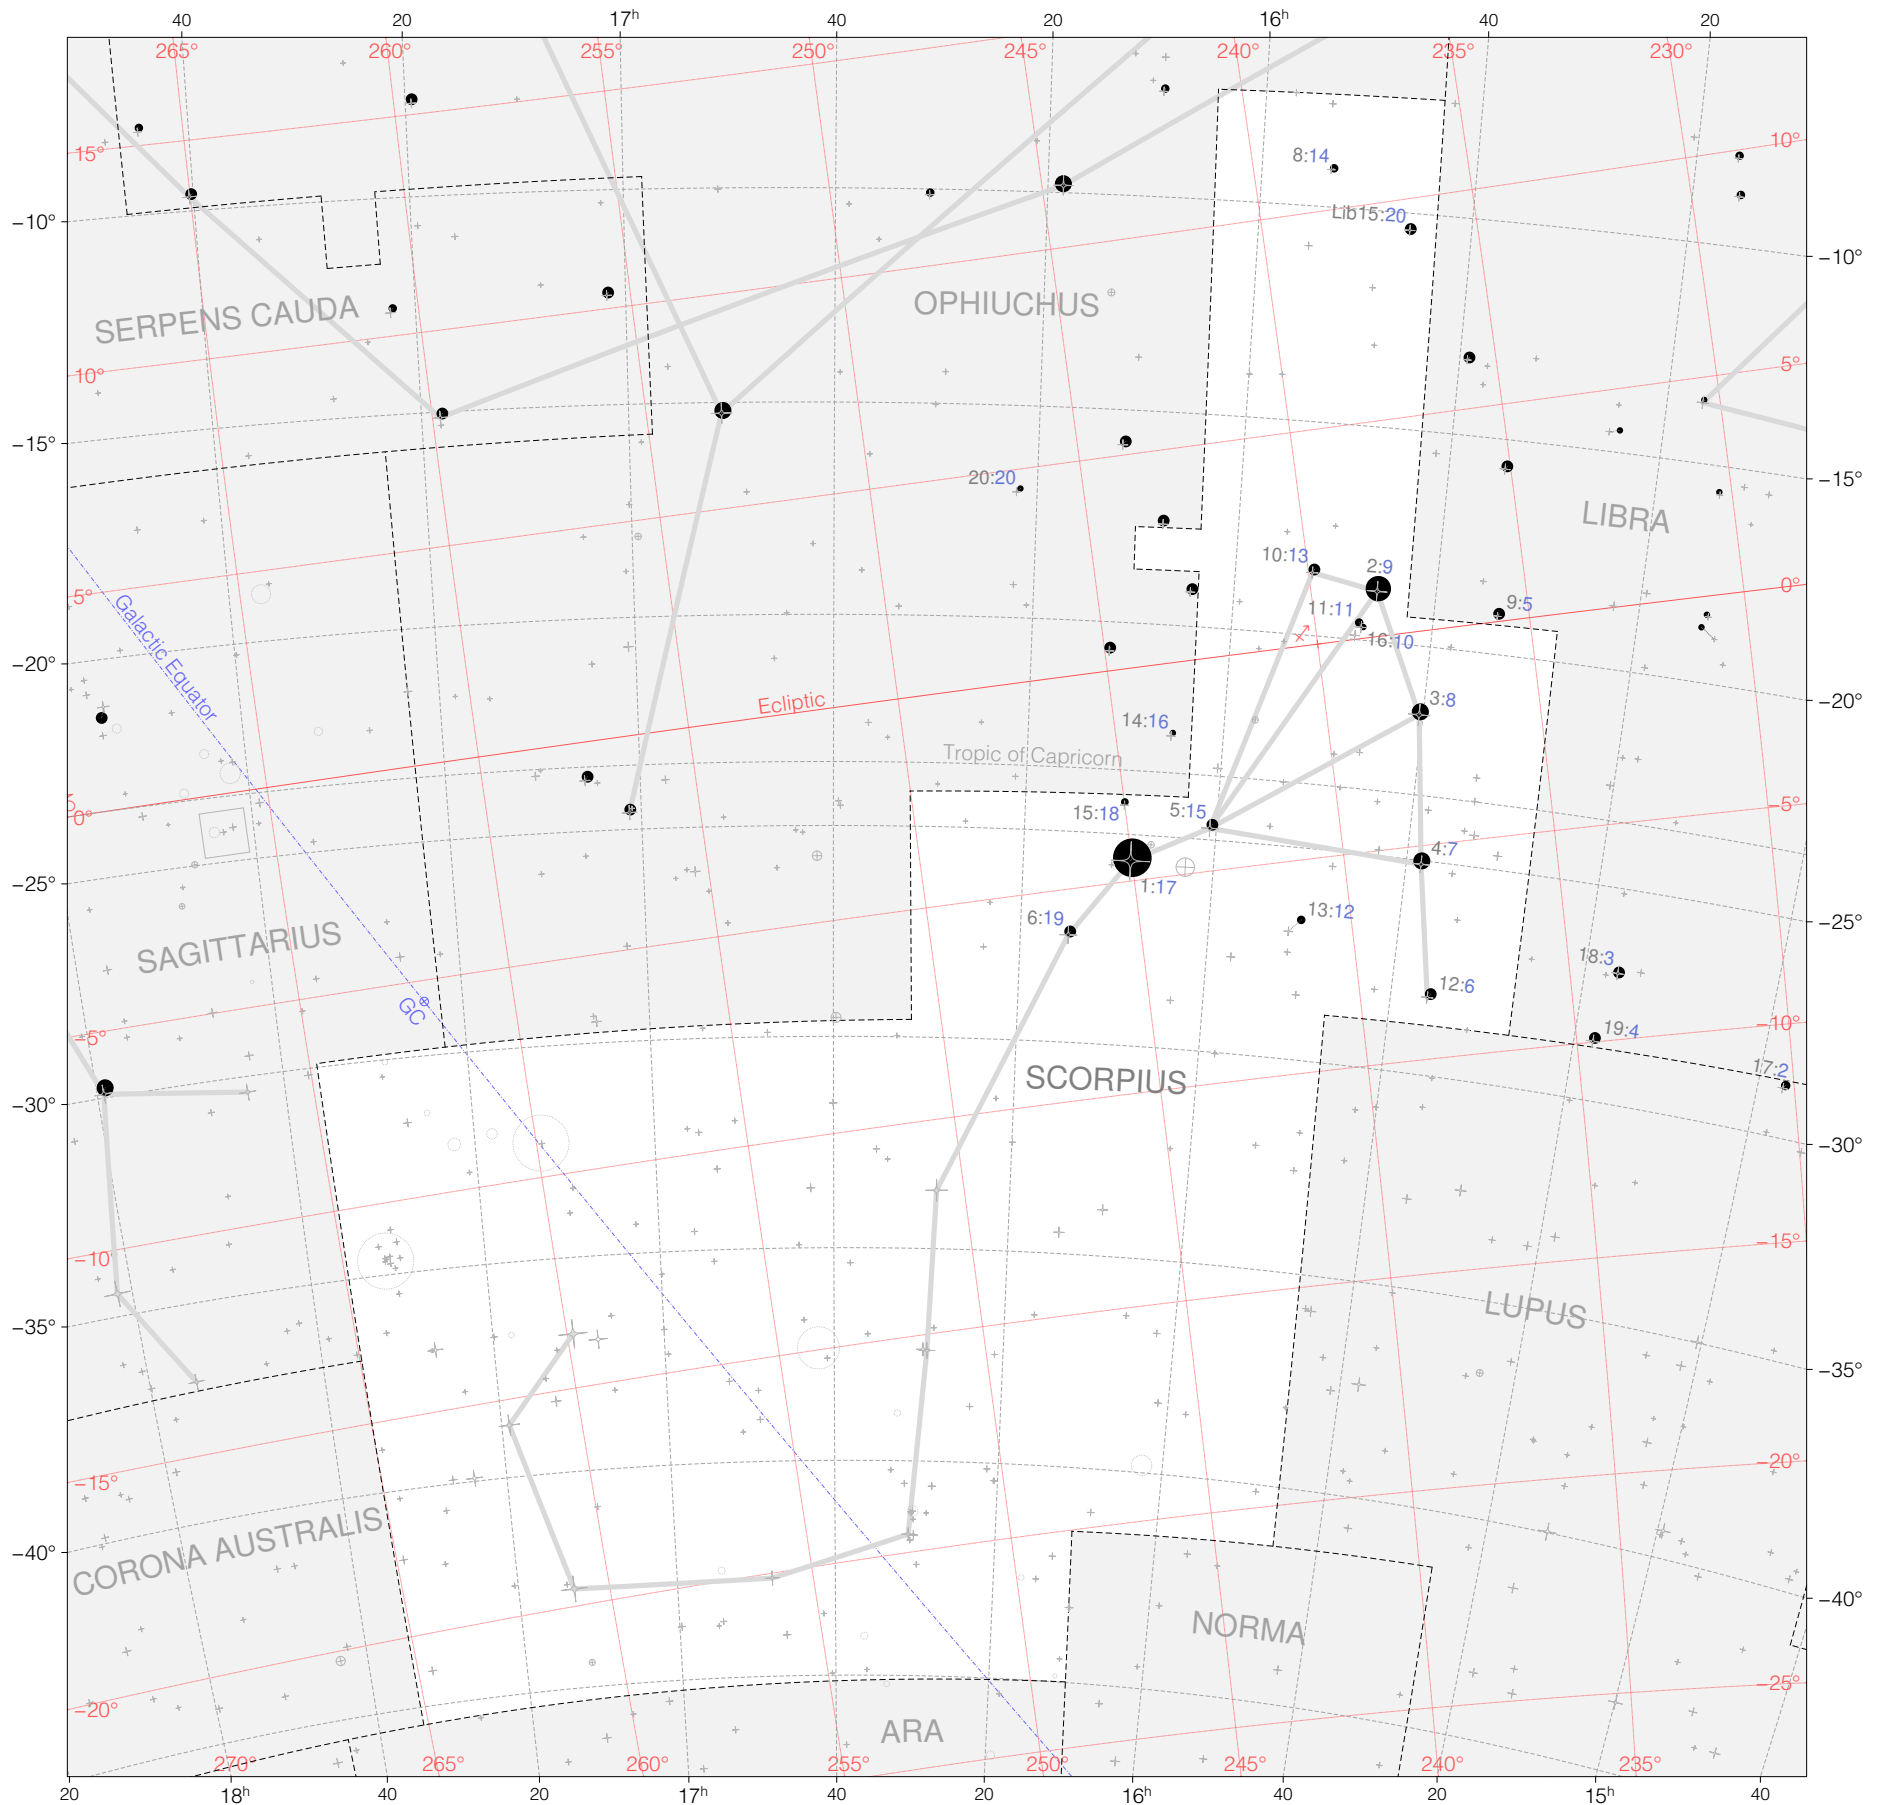

# Hevelius Stars in Scorpius

Magnitudes: 1 2 3 4 5 6

Scale at center: 0° 2° 4°