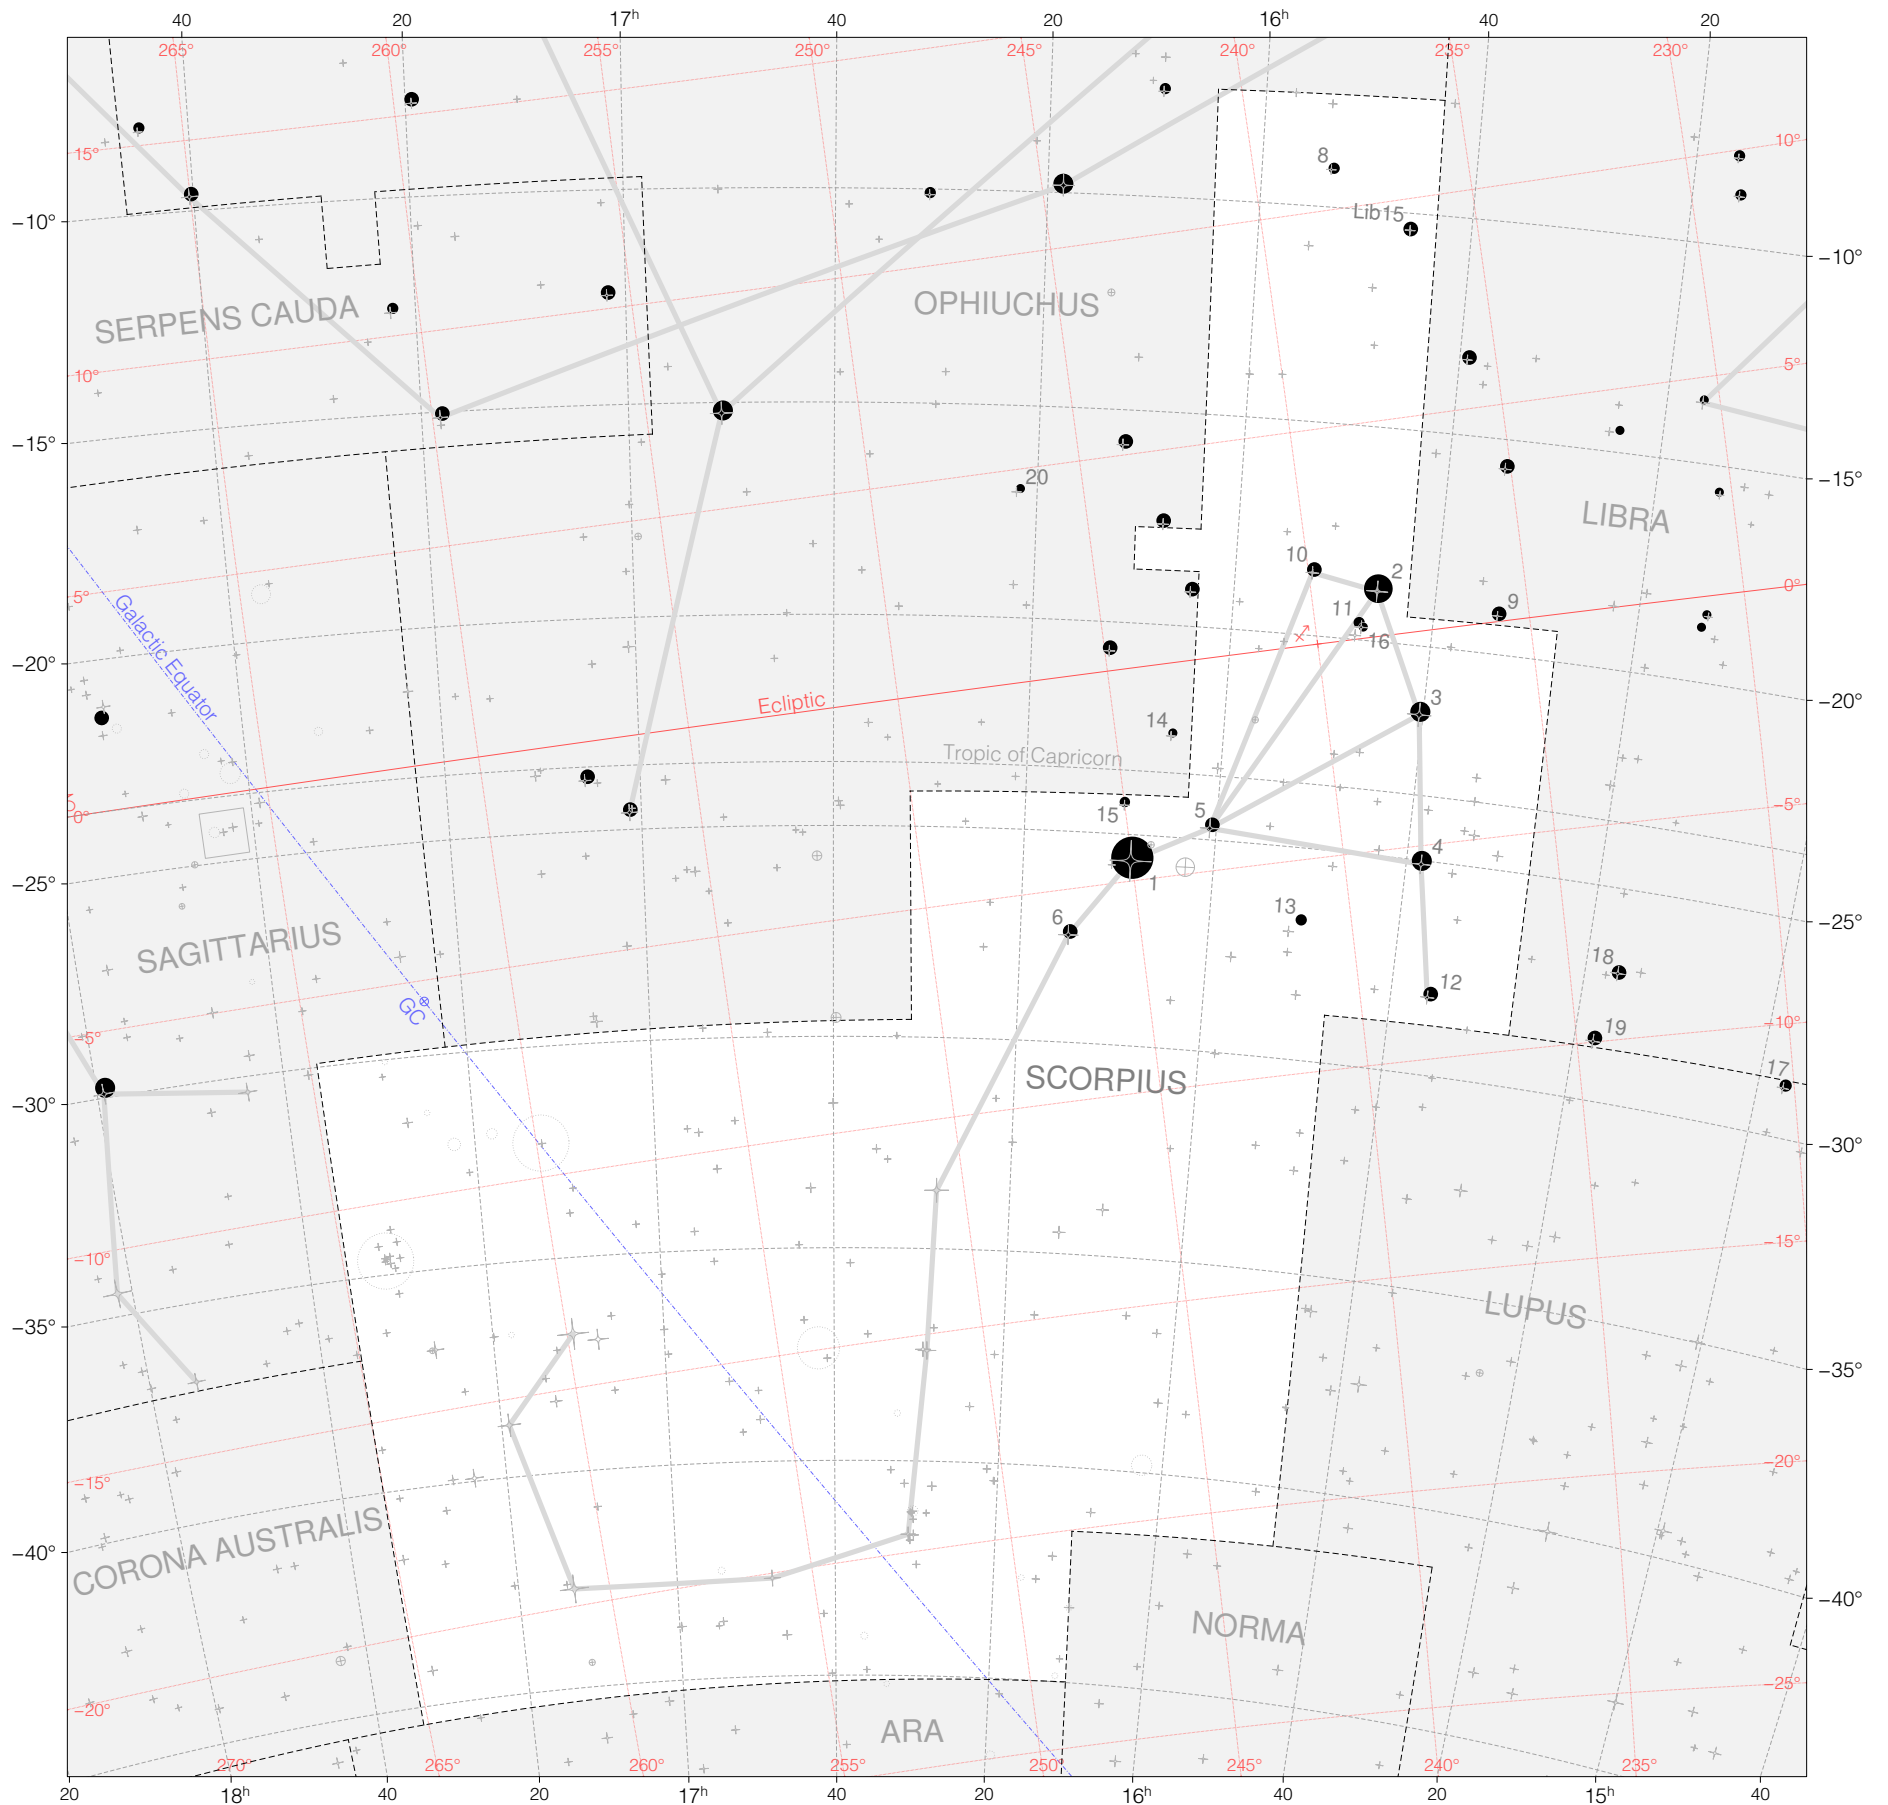

Hevelius Stars in Scorpius

Magnitudes: 1 2 3 4 5 6 7

Scale at center: 0° 2° 4°