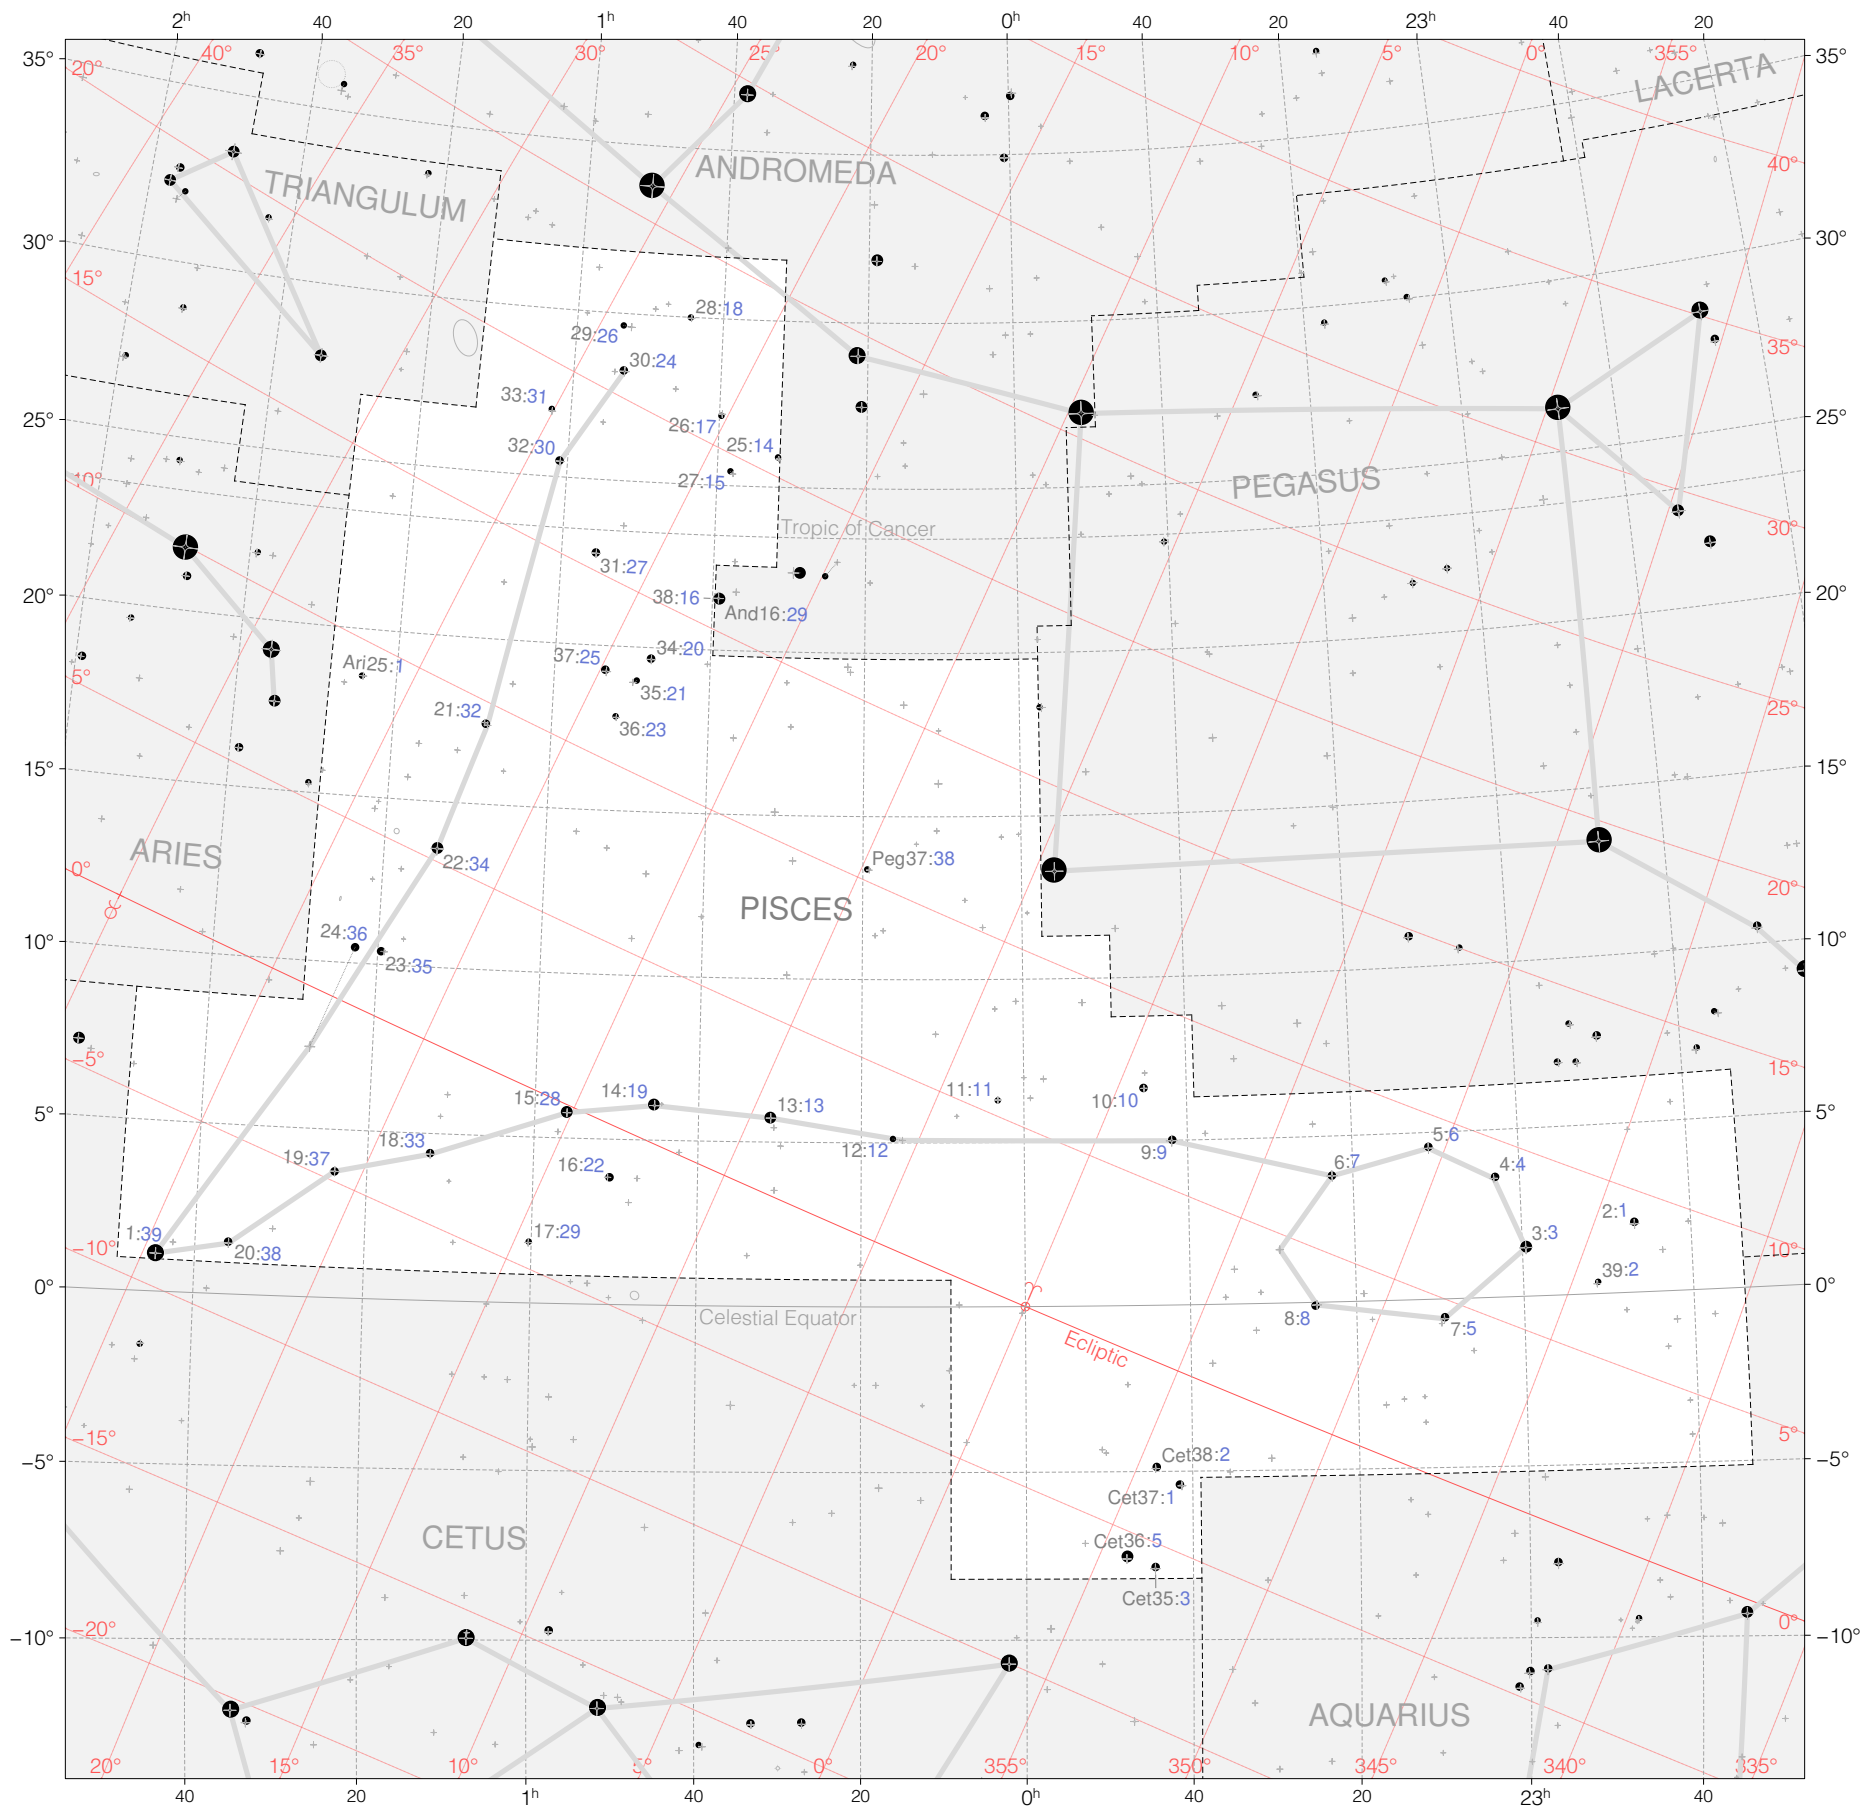

Hevelius Stars in Pisces

Magnitudes: 1 2 3 4 5 6

Scale at center: 0° 2° 4°