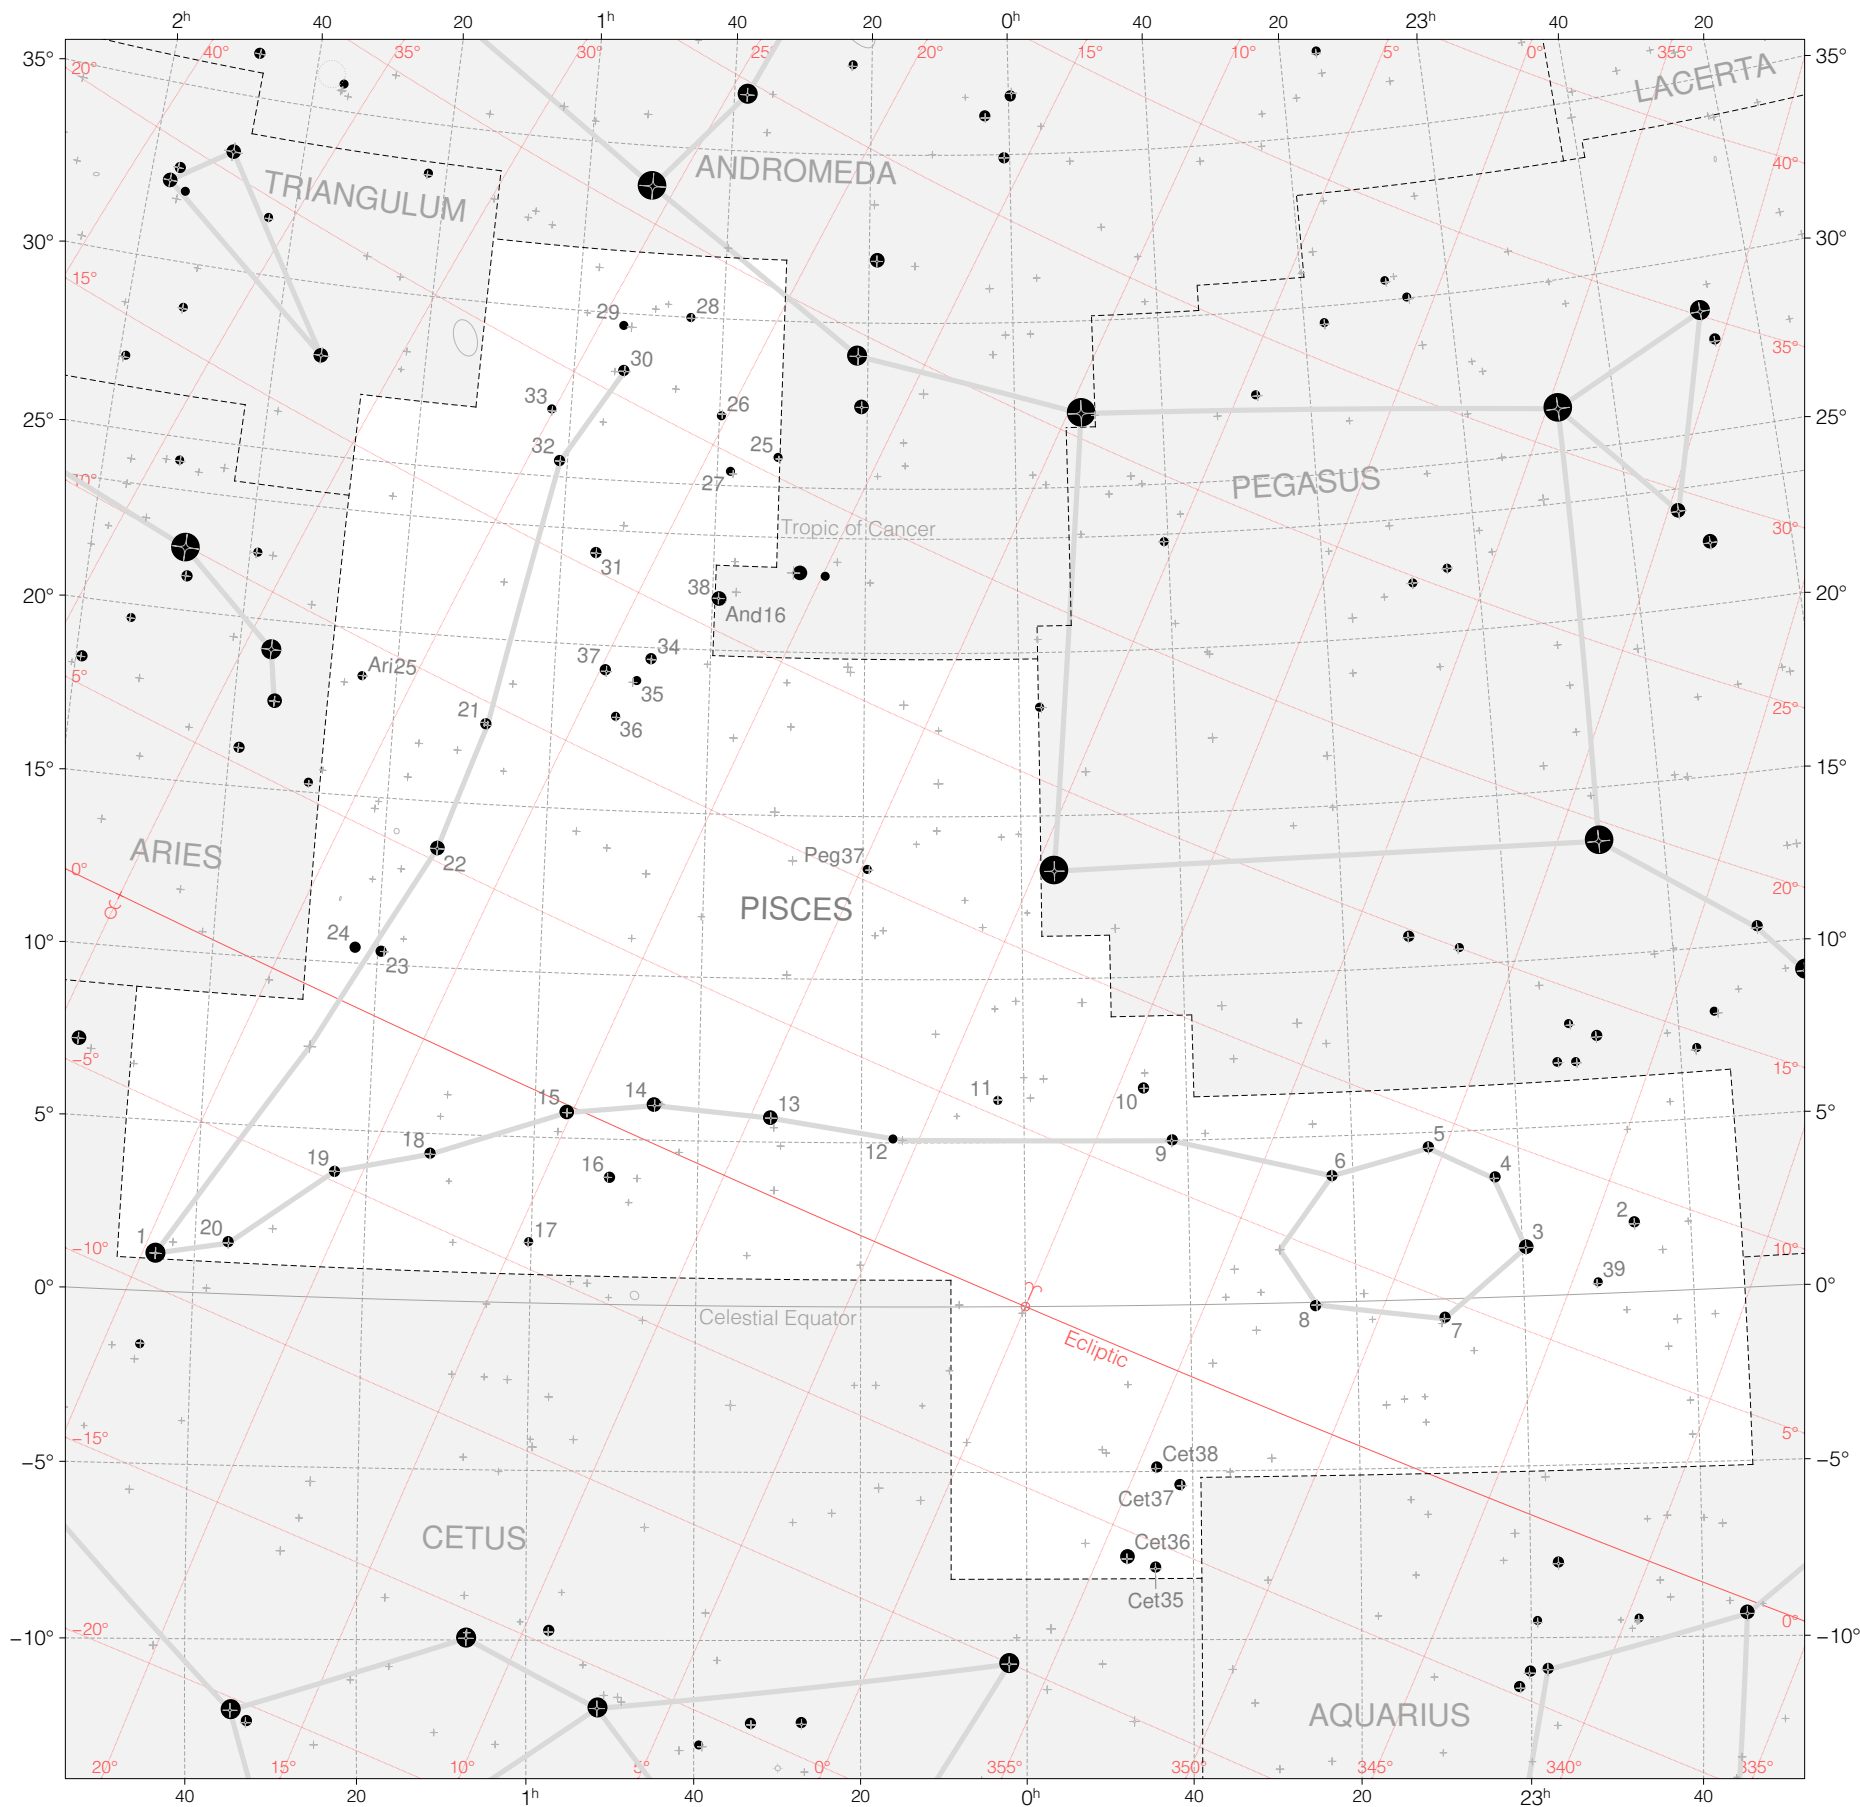

# Hevelius Stars in Pisces

Magnitudes:  1 2 3 4 5 6 7

Scale at center:  0° 2° 4°