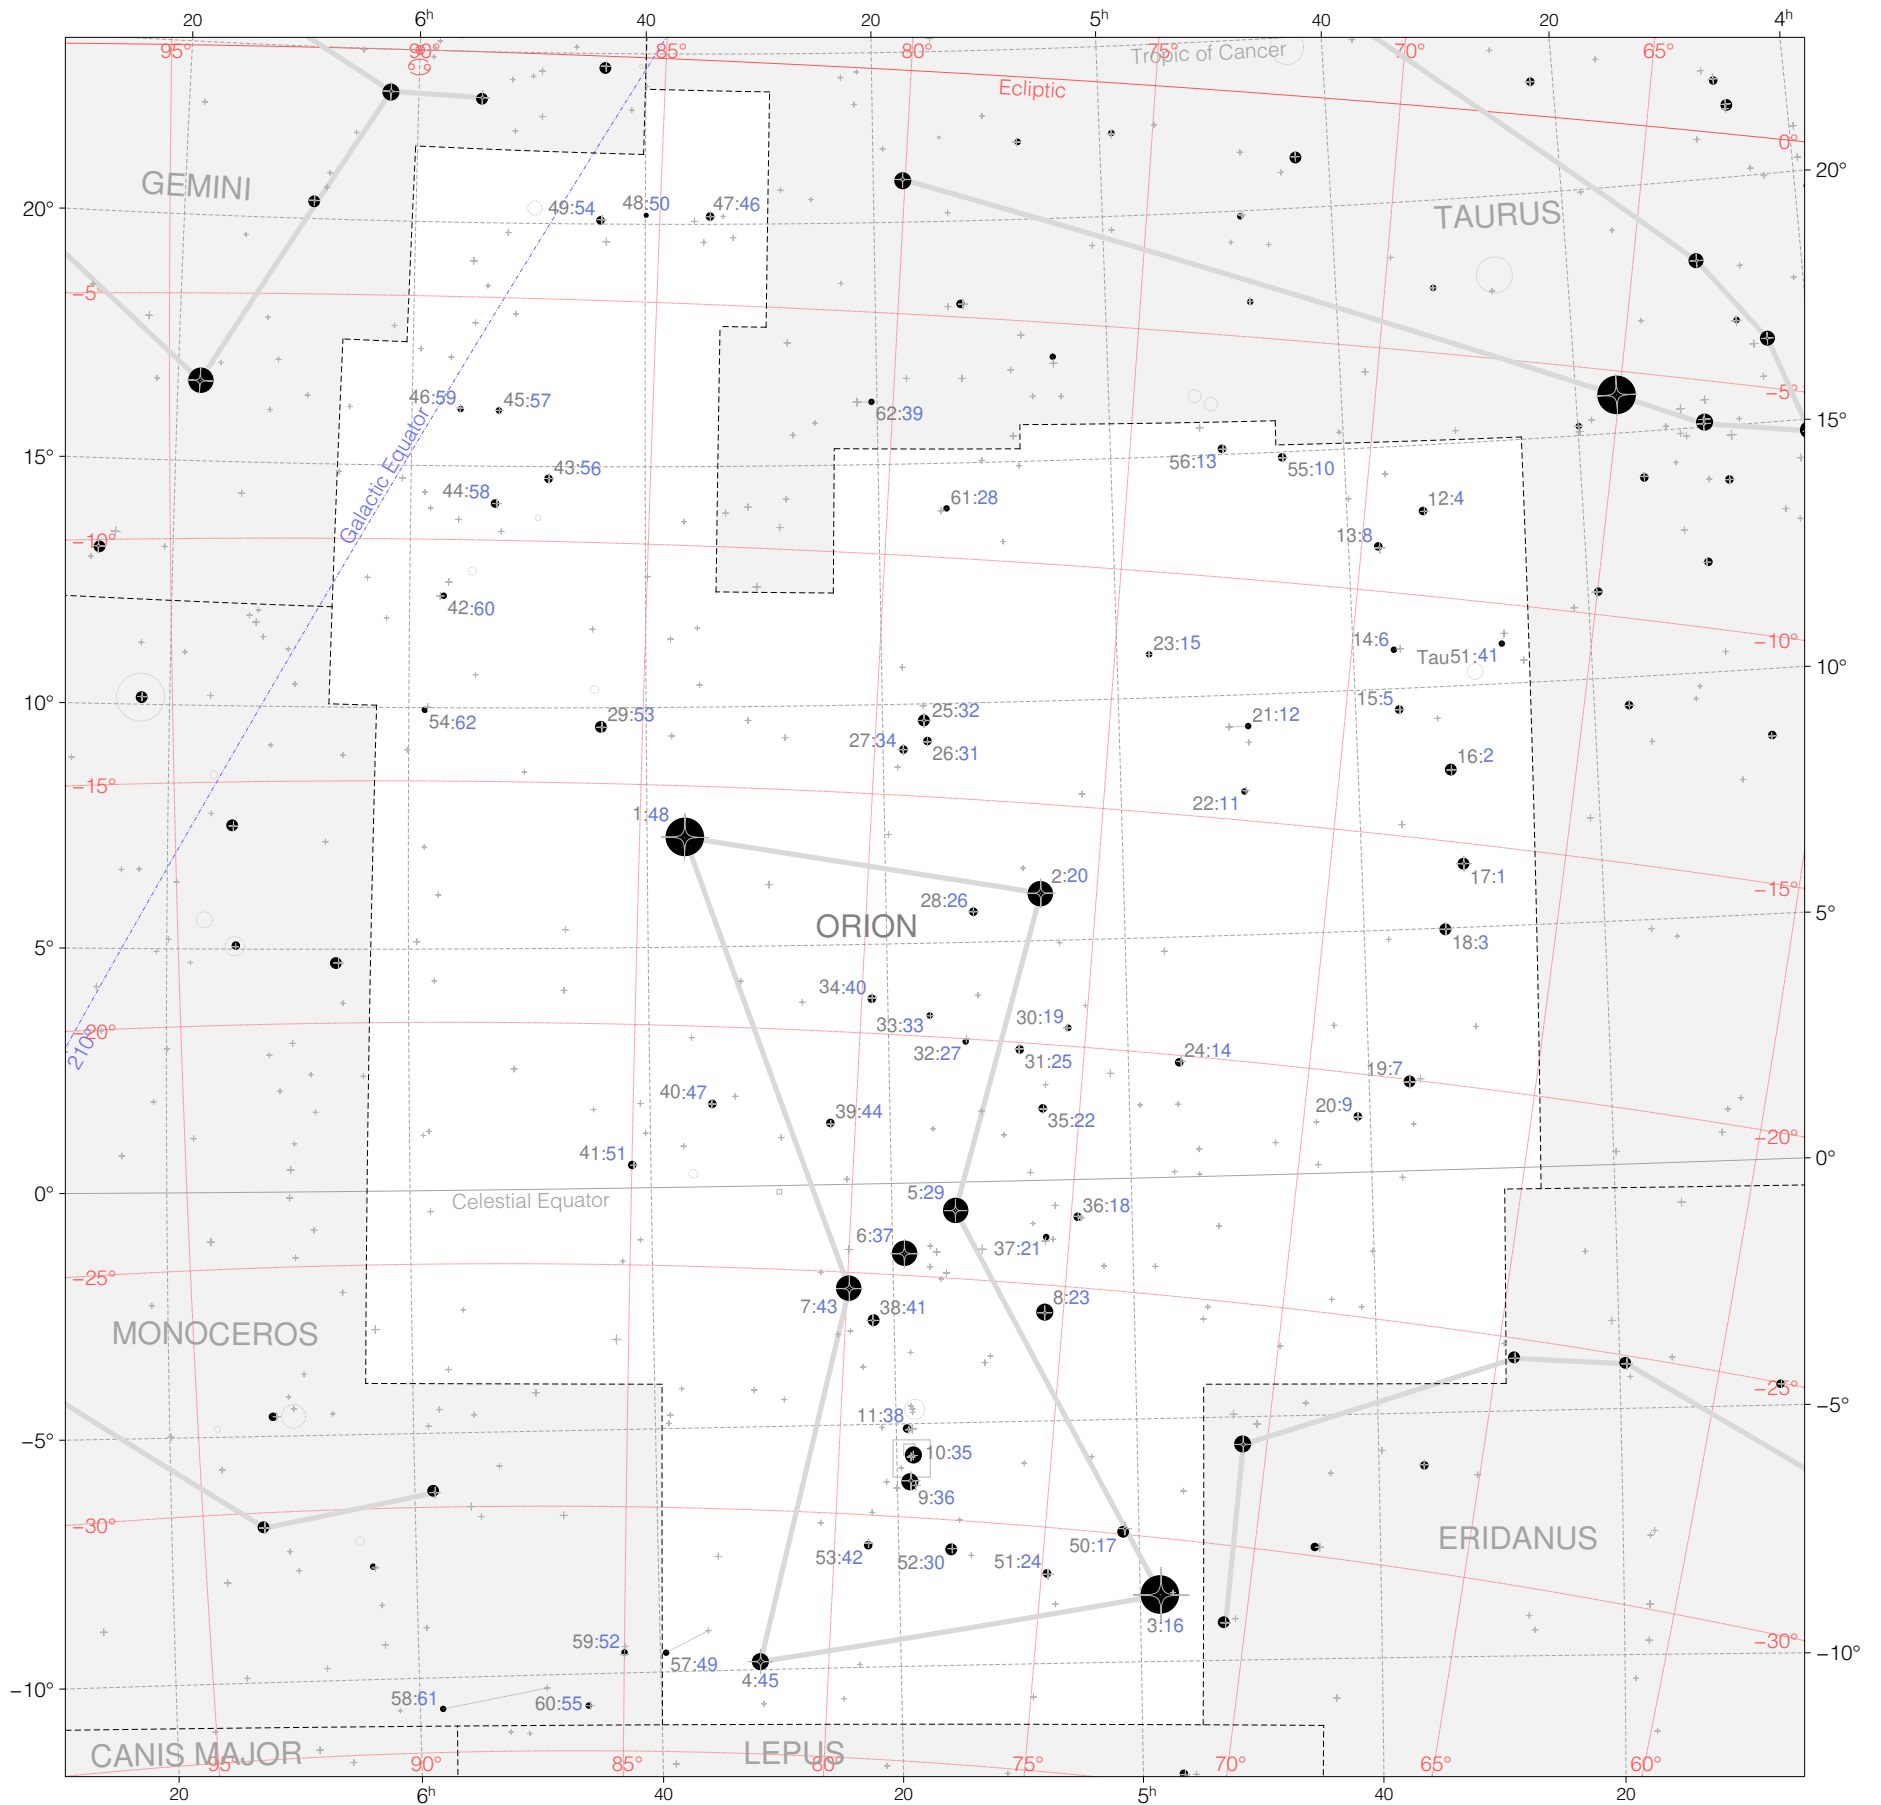

Hevelius Stars in Orion

Magnitudes:  1 2 3 4 5 6

Scale at center: 0° 2° 4° 