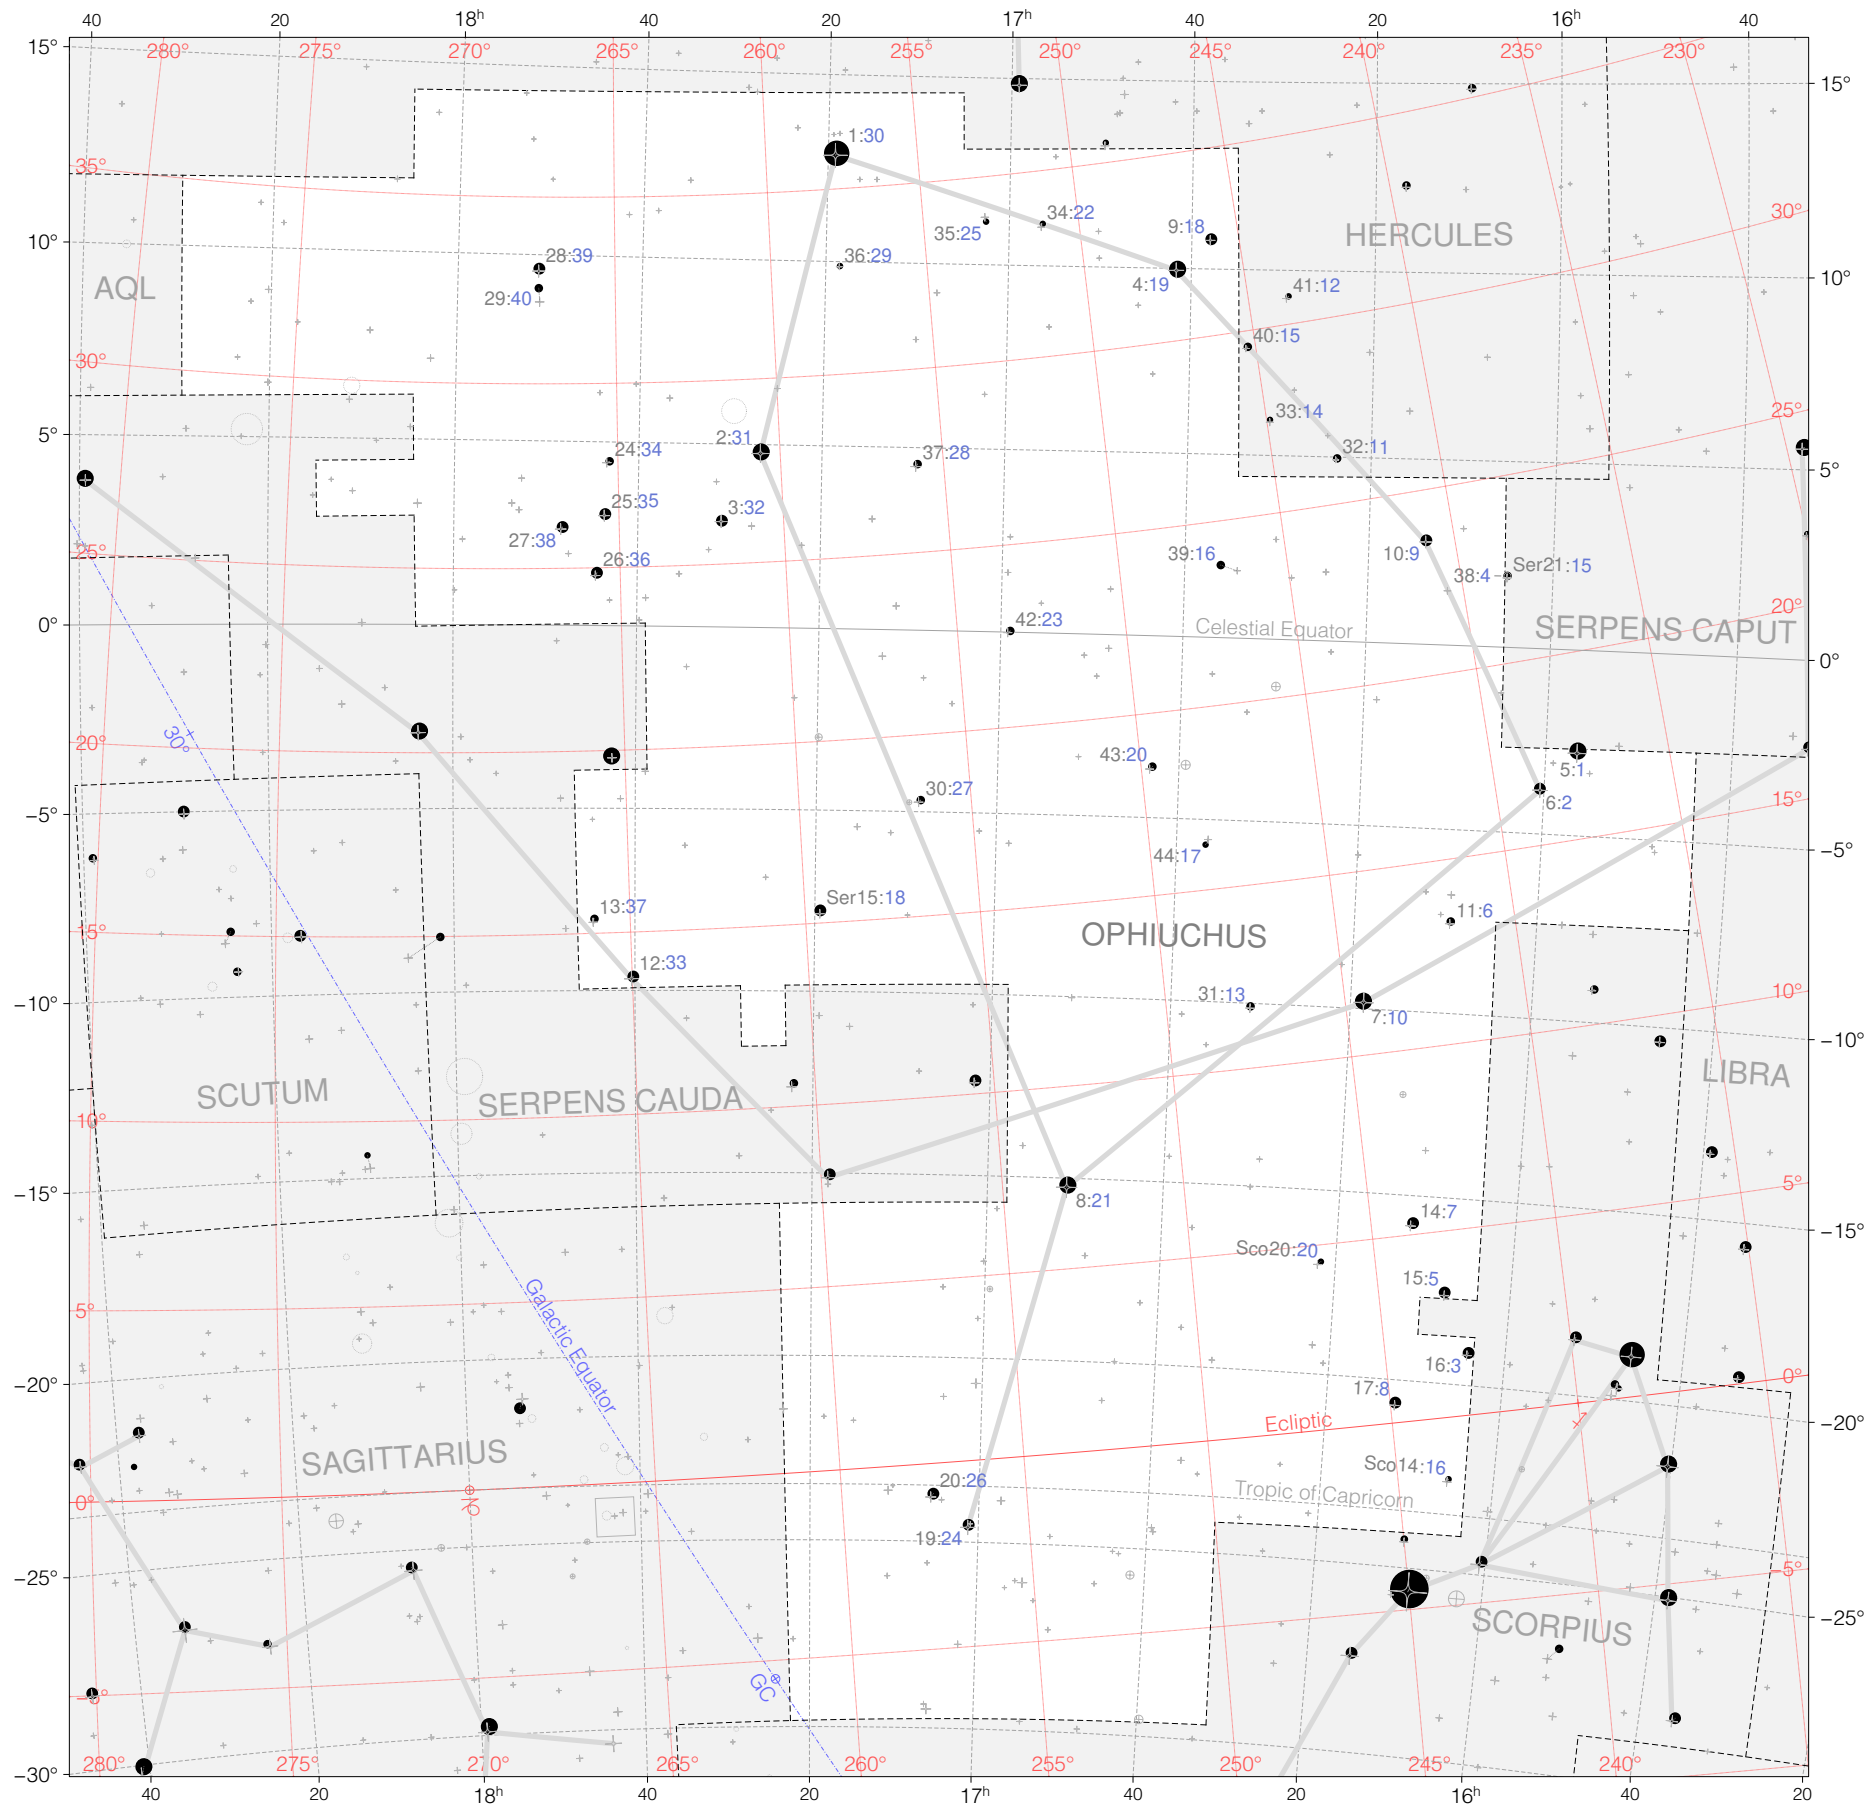

Hevelius Stars in Ophiuchus

Magnitudes: 1 2 3 4 5 6

Scale at center: 0° 2° 4°