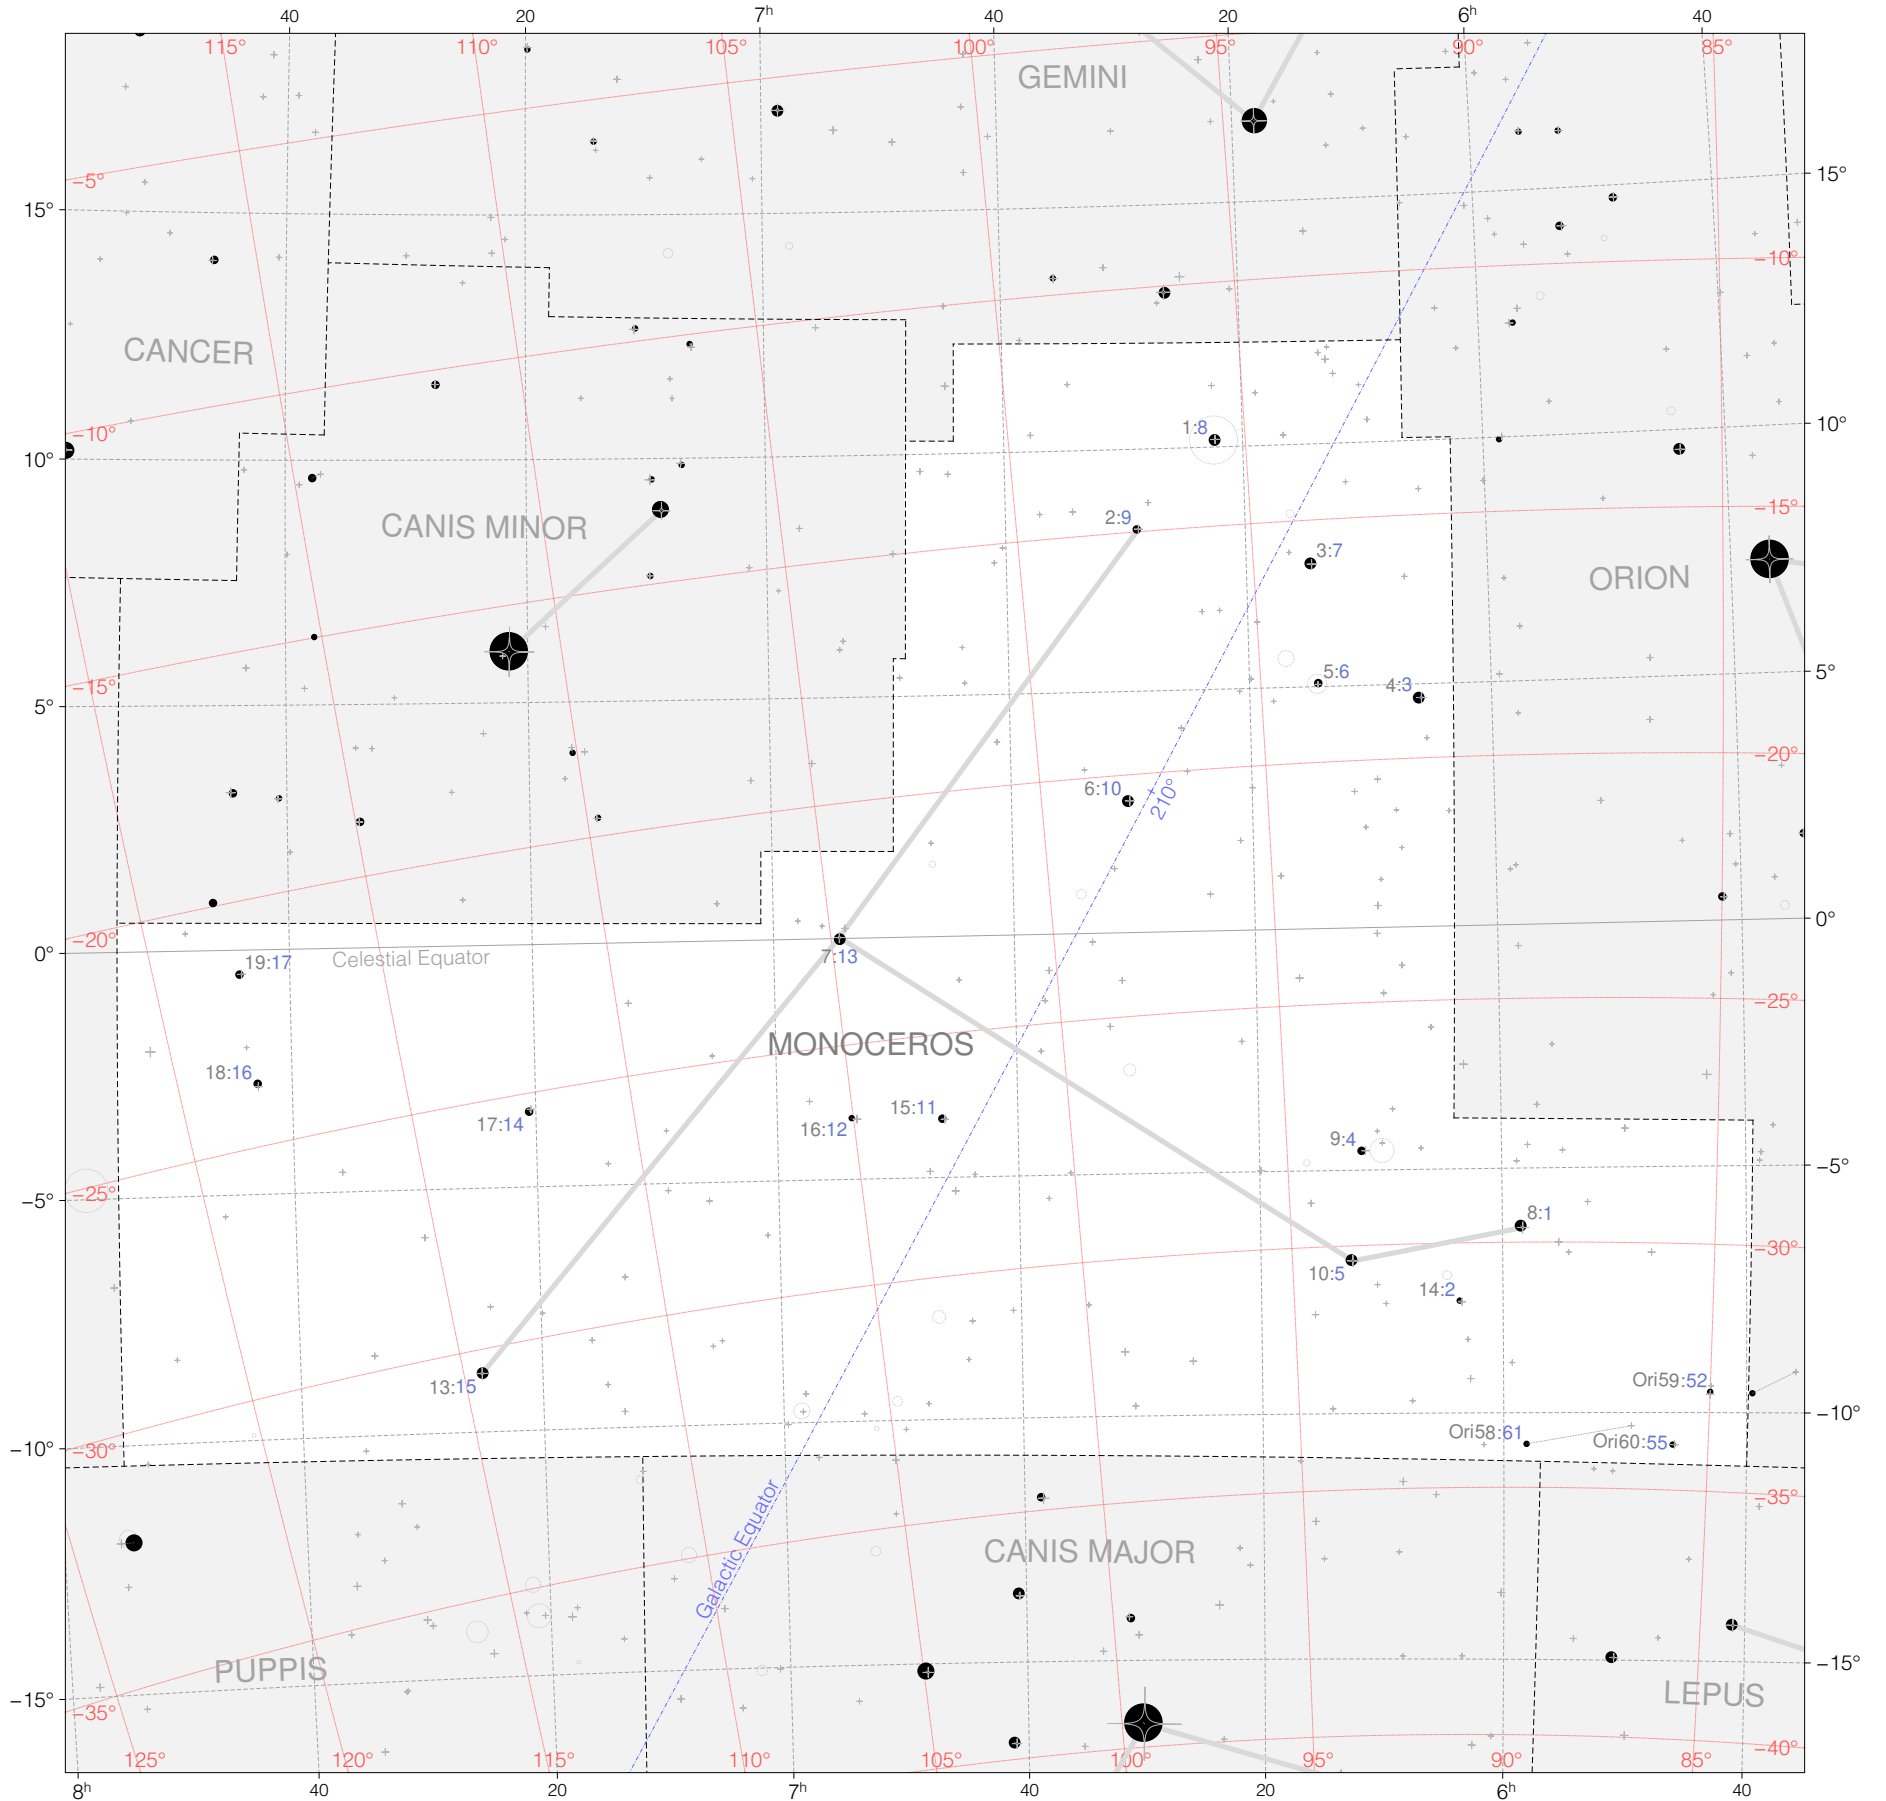

Hevelius Stars in Monoceros

Magnitudes:  1 2 3 4 5 6

Scale at center:  0° 2° 4°