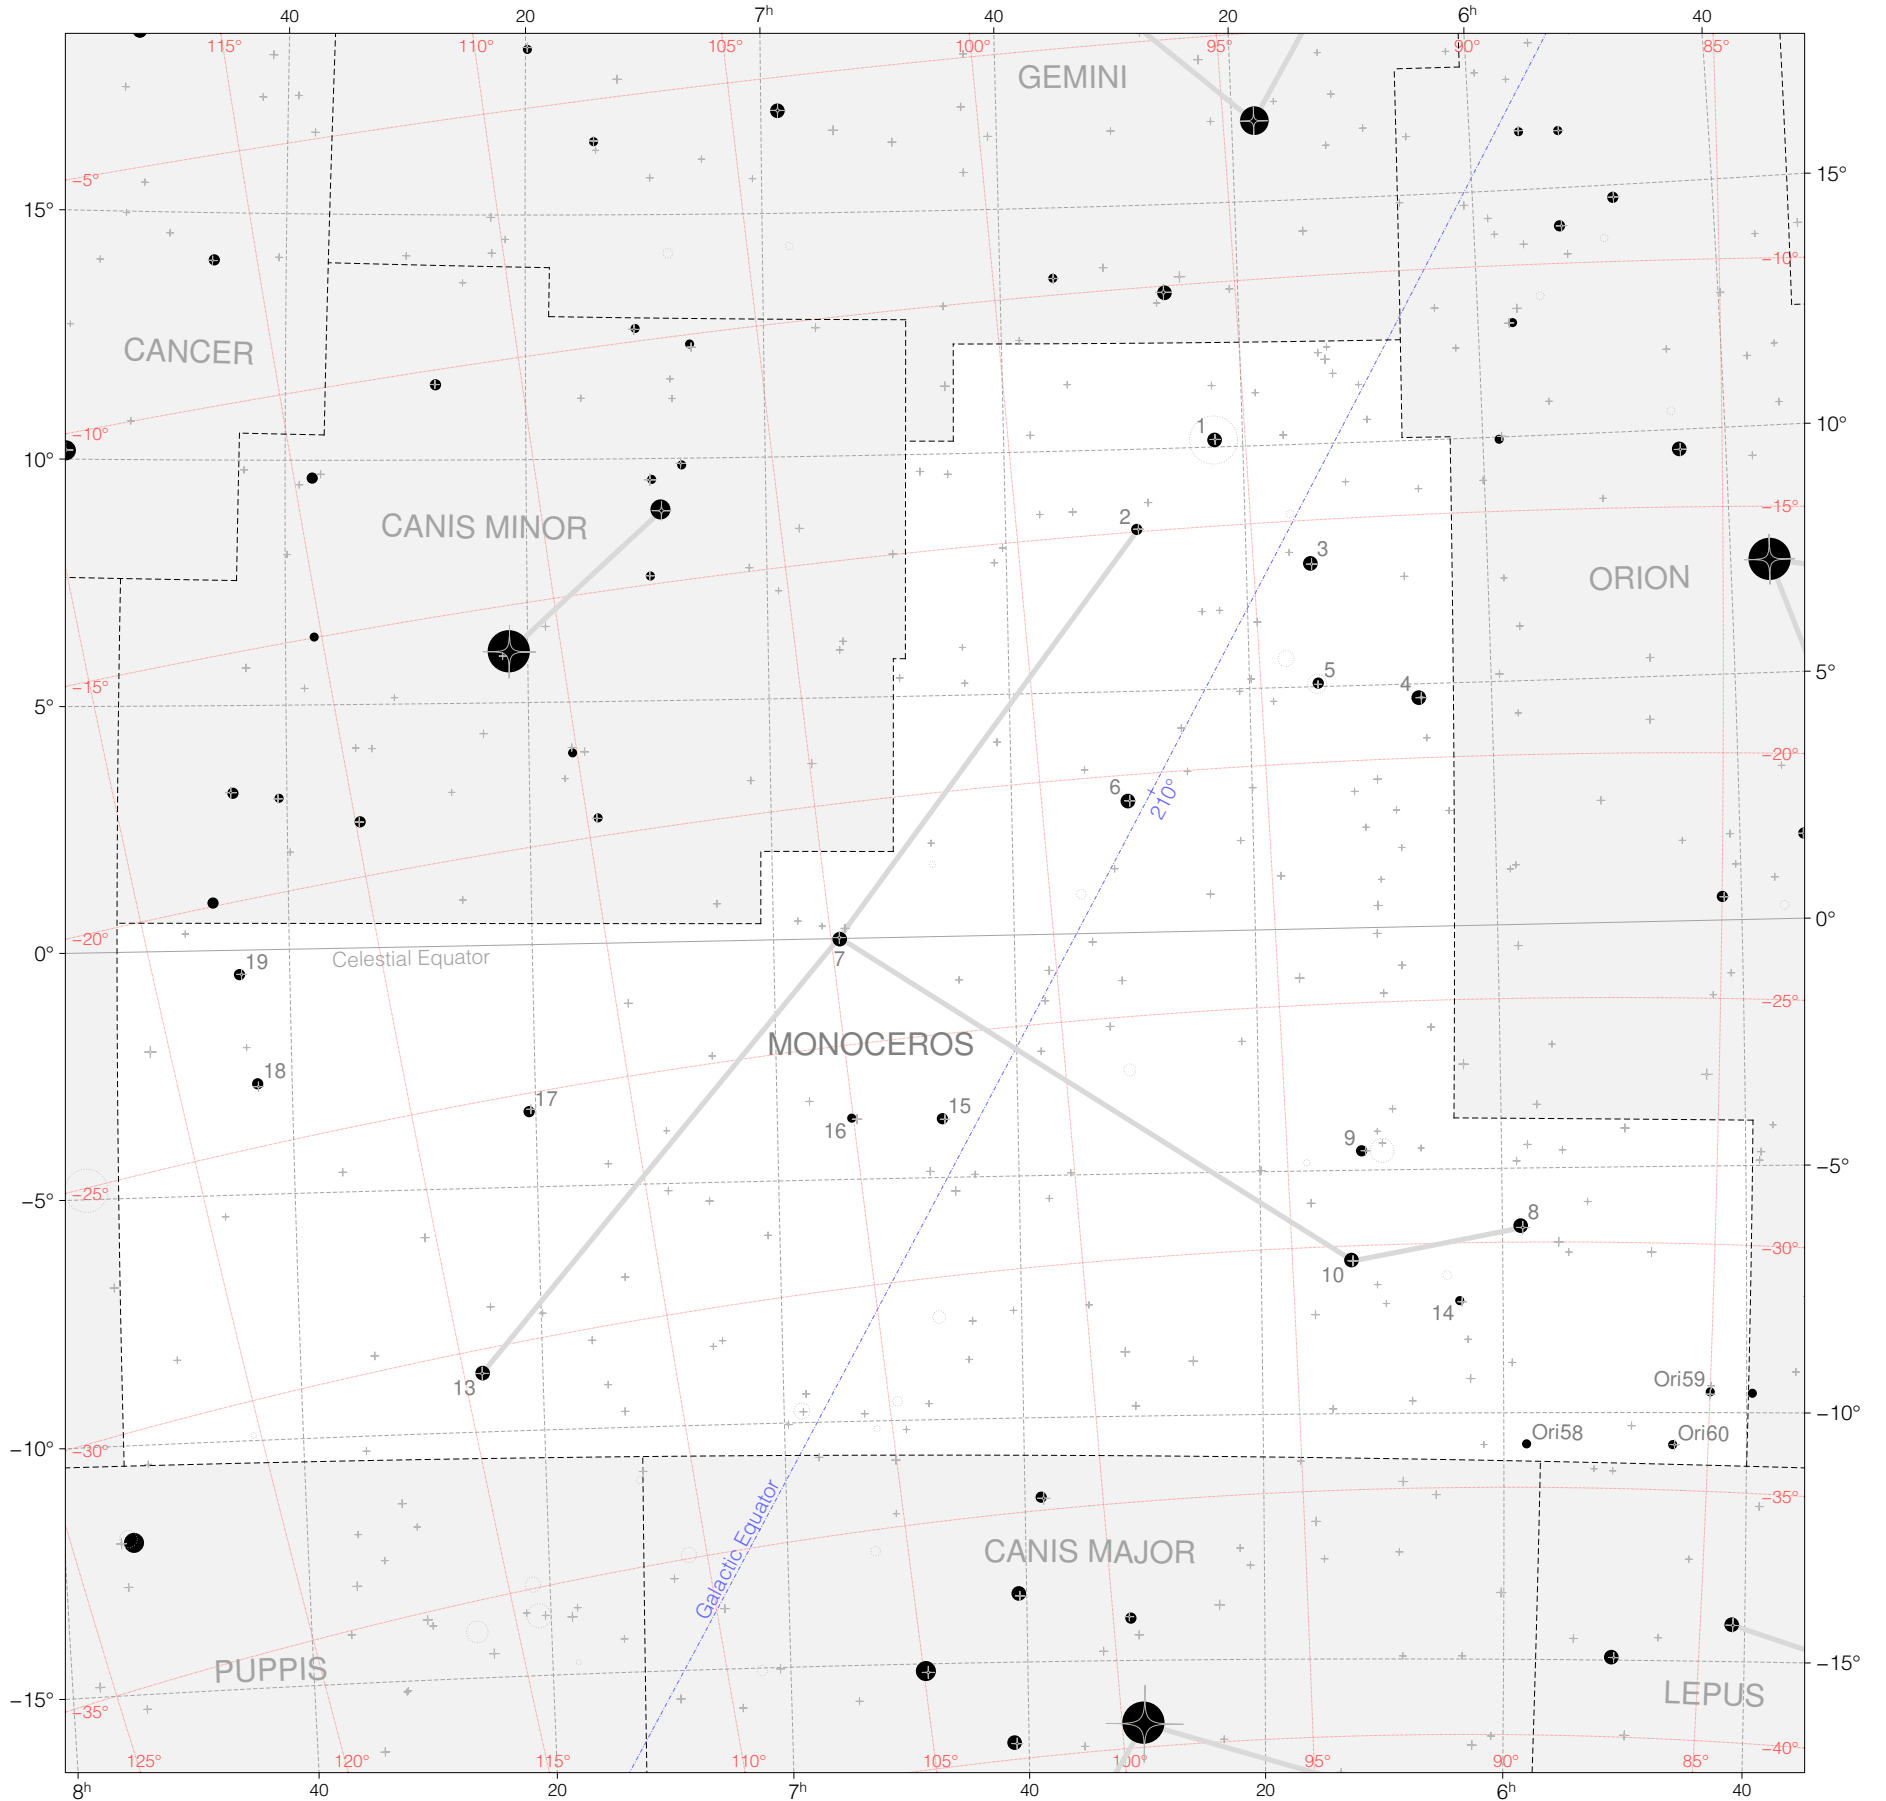

Hevelius Stars in Monoceros

Magnitudes: 
1 2 3 4 5 6 7

Scale at center:  0° 2° 4°