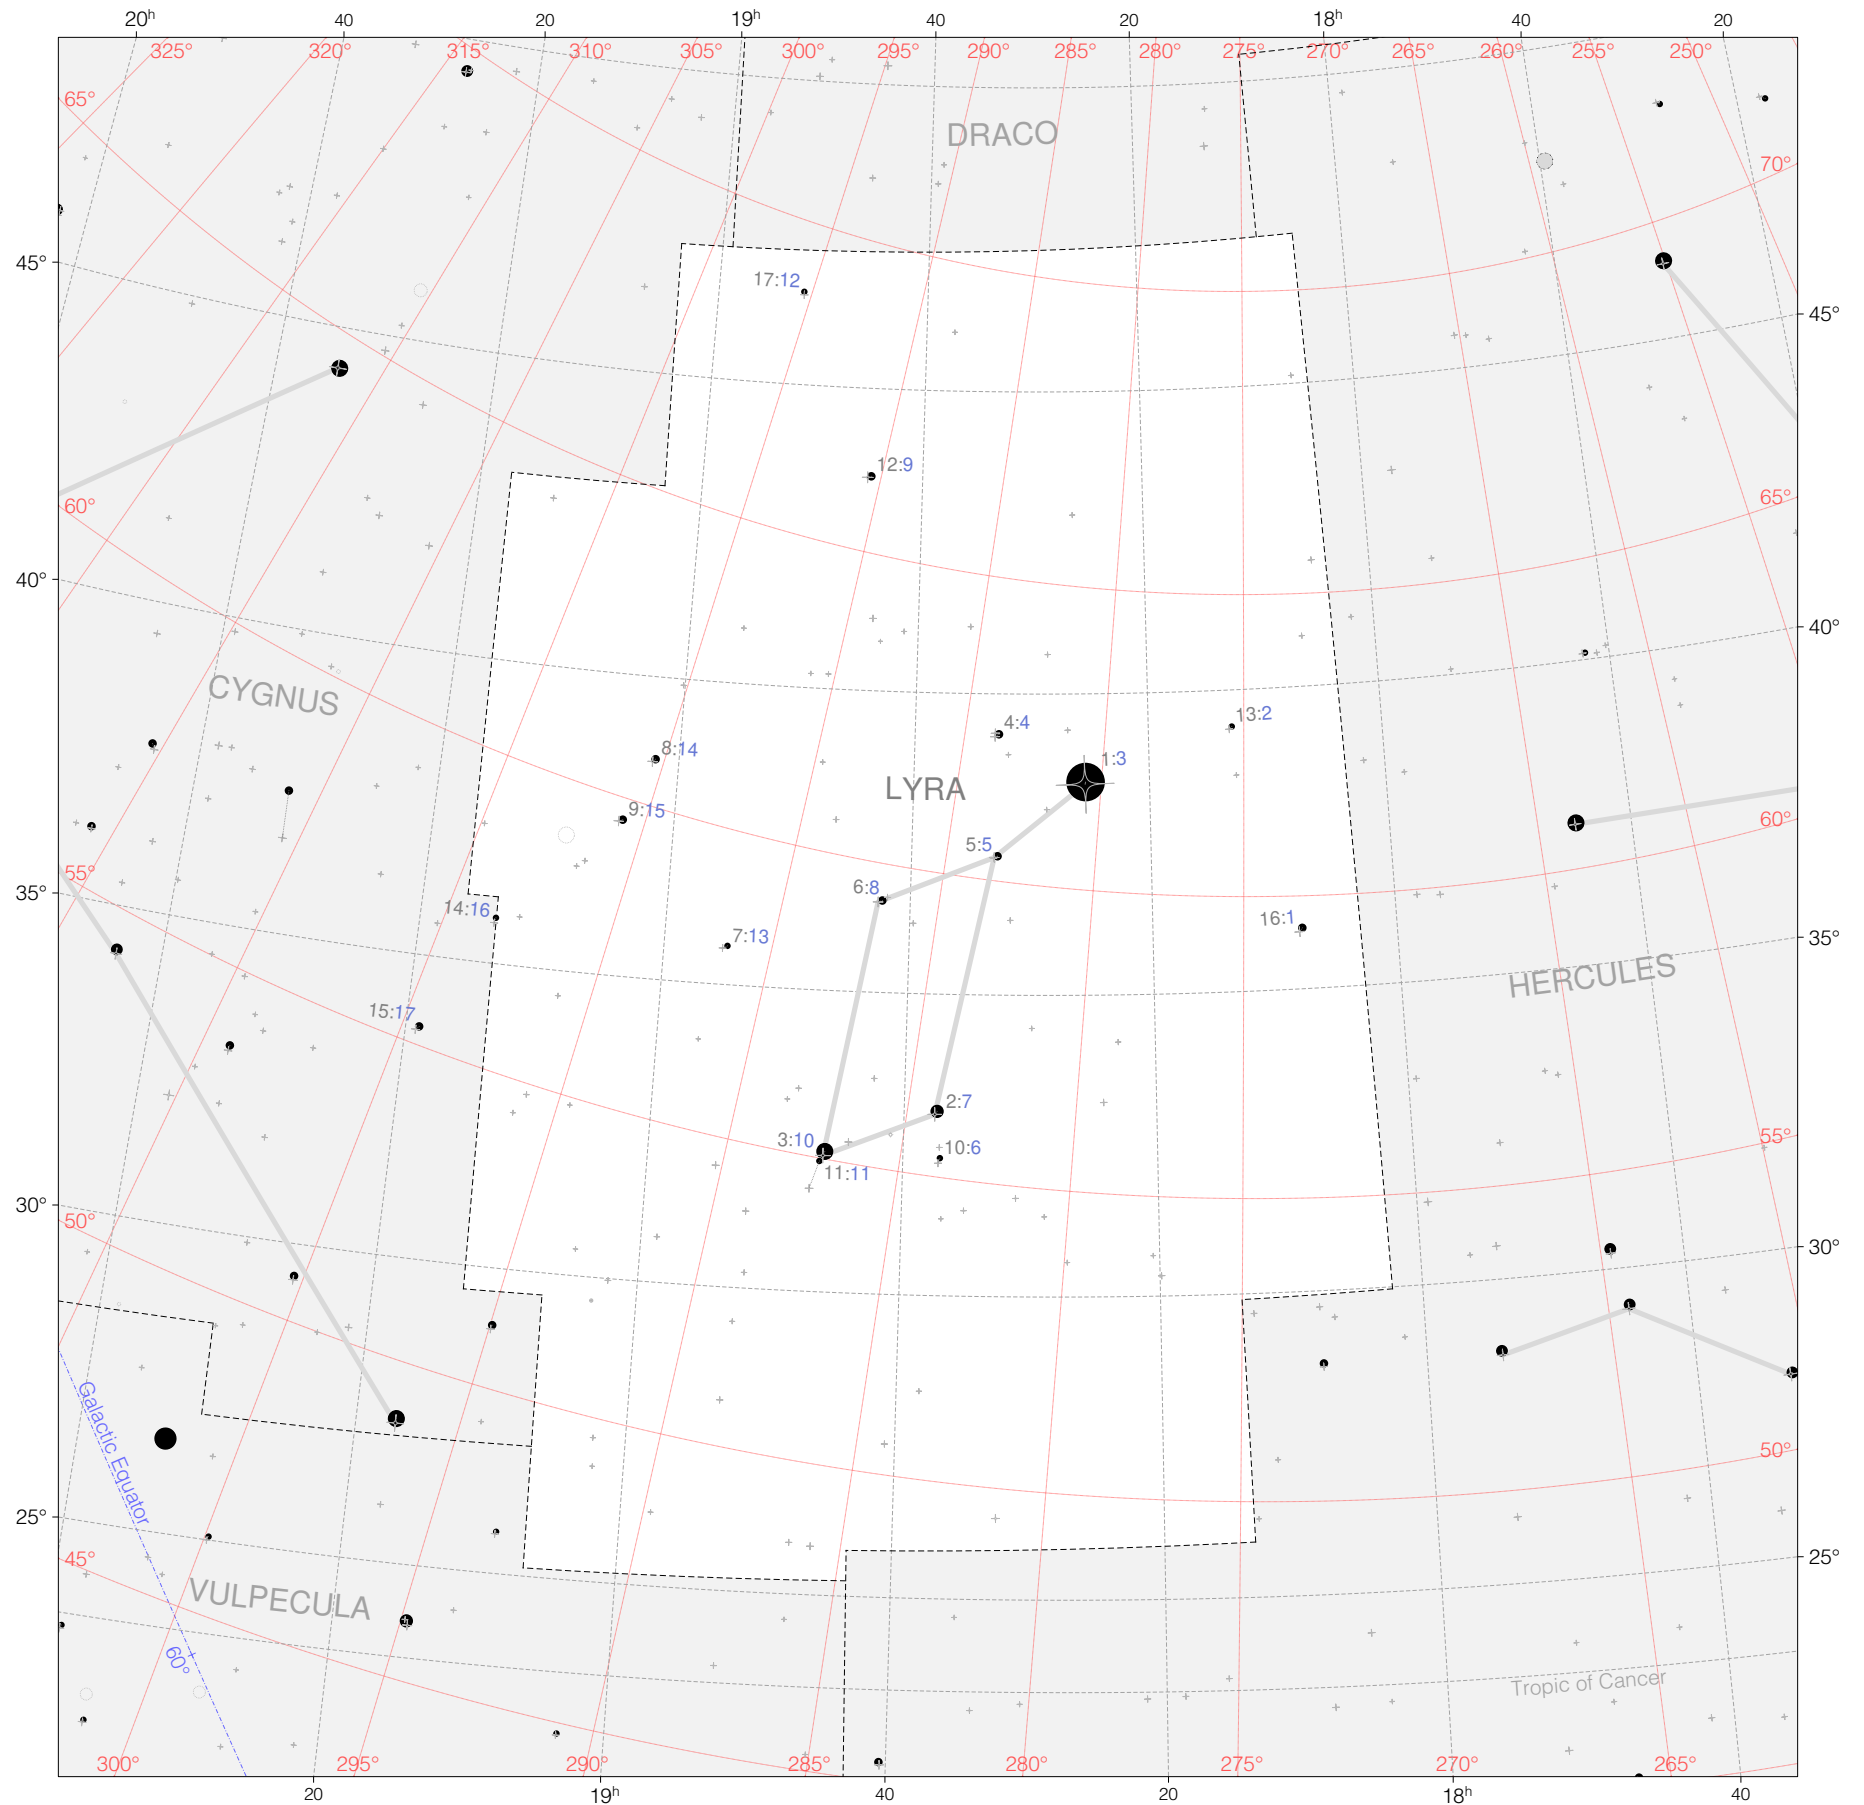

# Hevelius Stars in Lyra

Magnitudes:   
1 2 3 4 5 6

Scale at center: 0° 2° 4° 