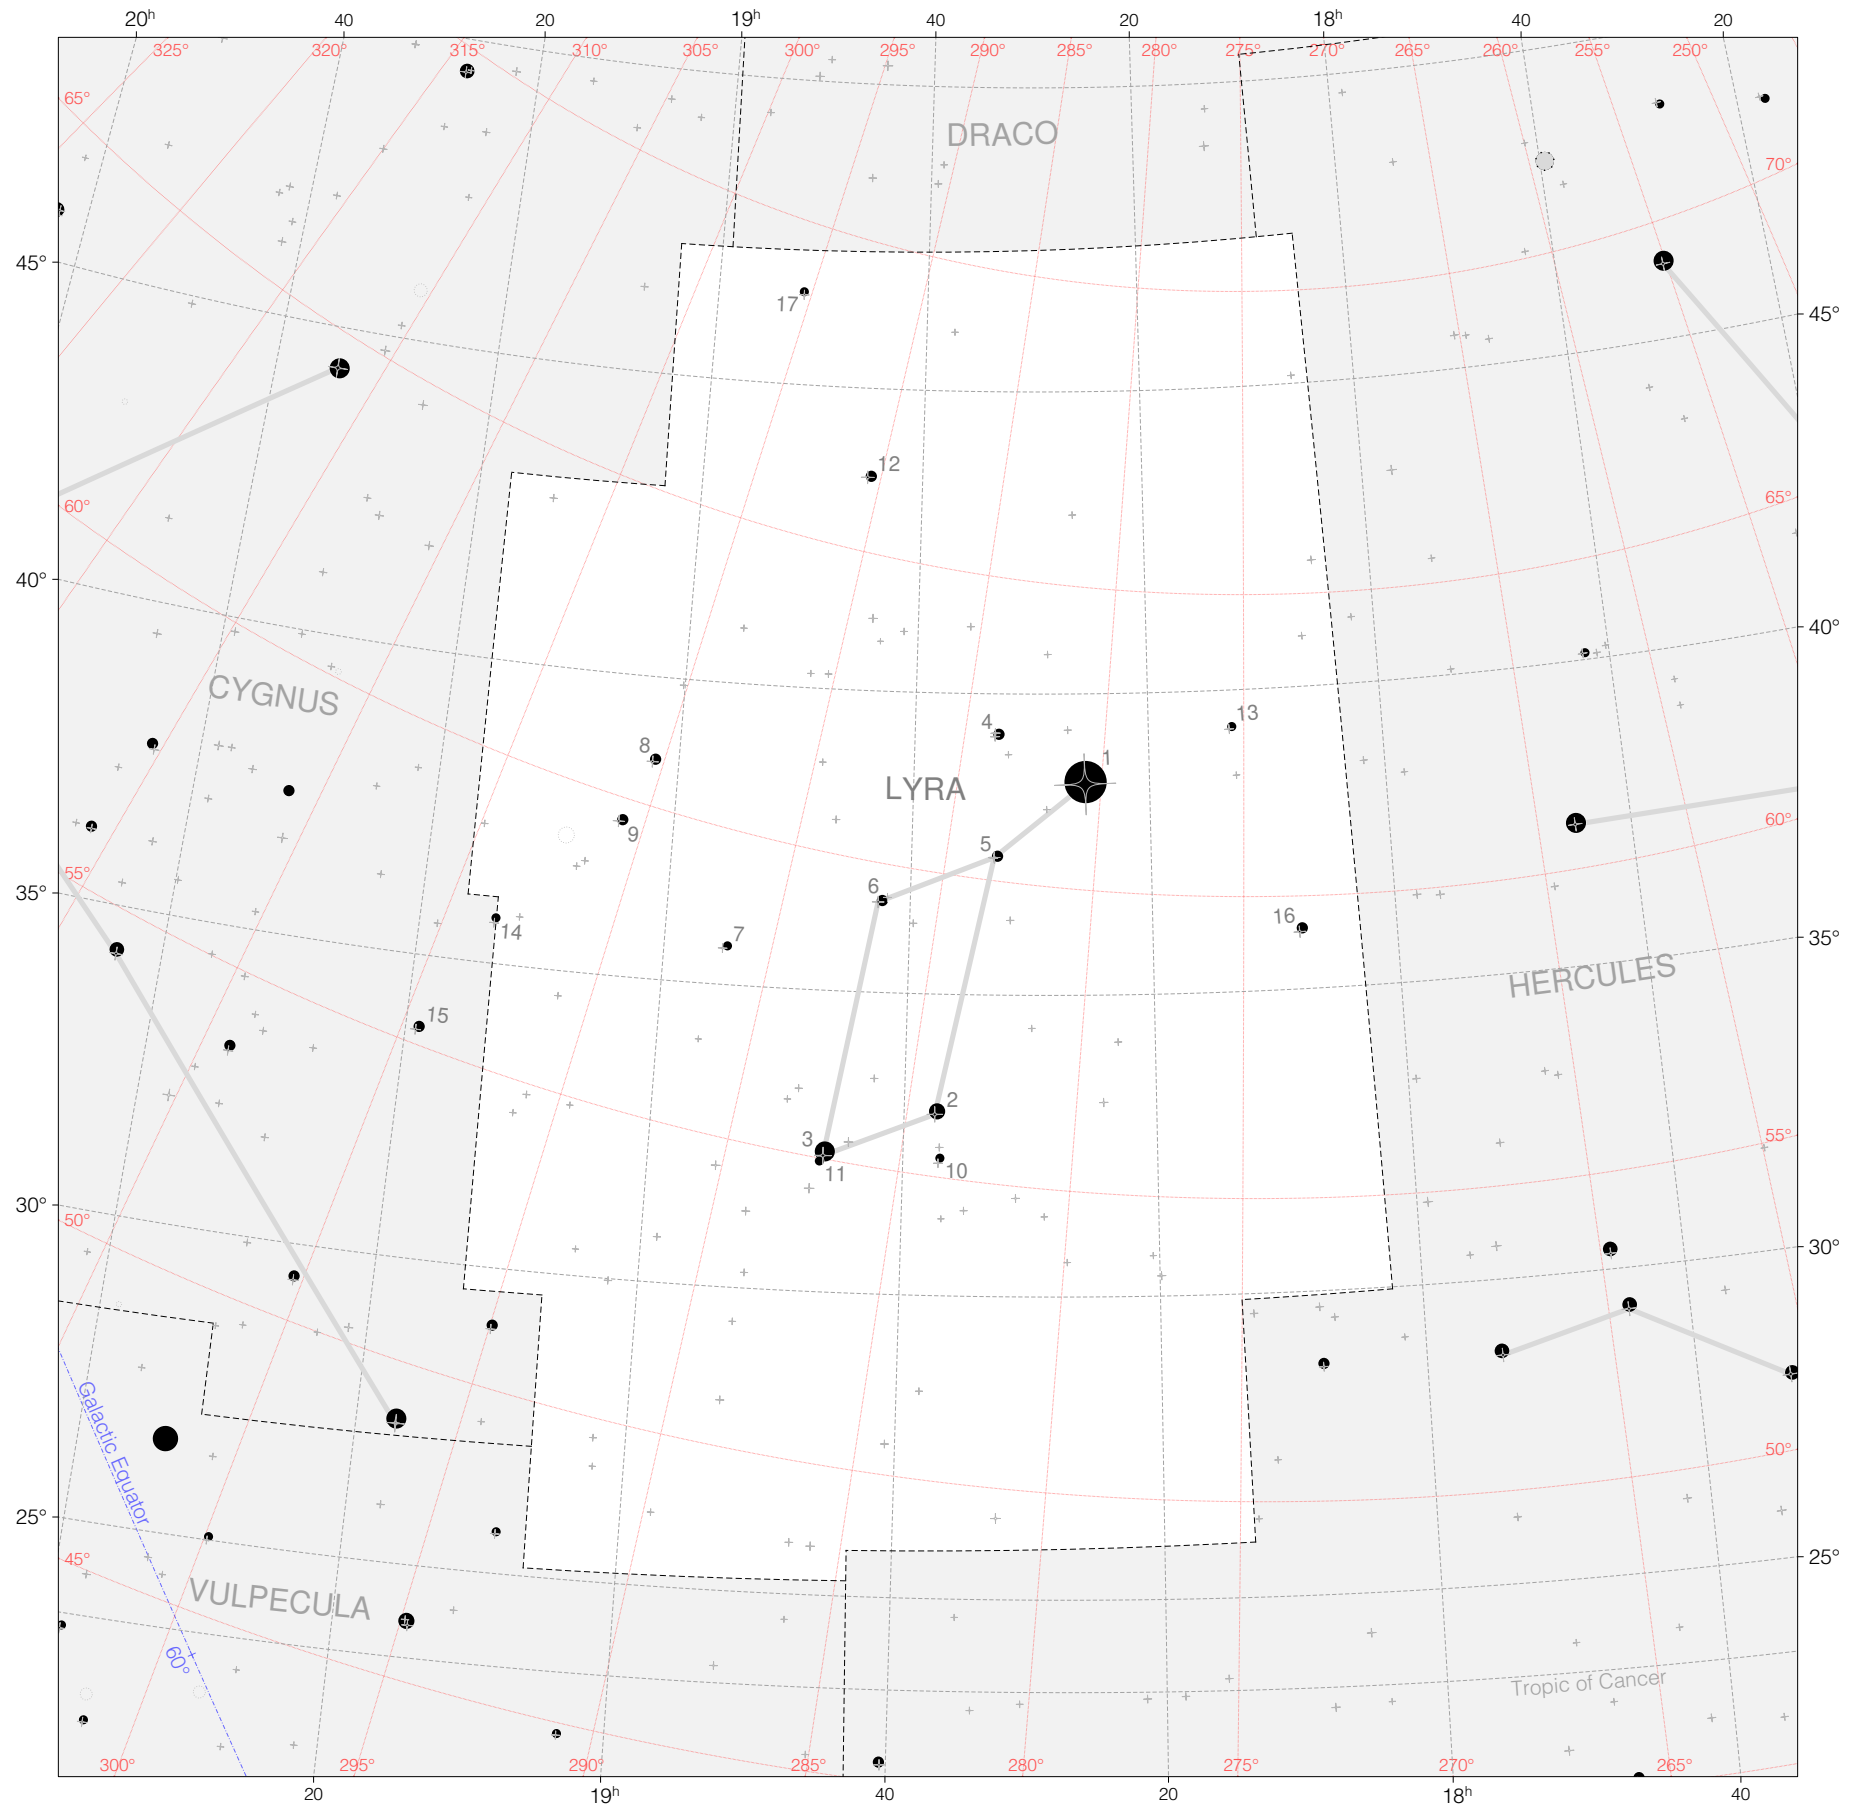

Hevelius Stars in Lyra

Magnitudes: 
1 2 3 4 5 6 7

Scale at center:  0° 2° 4°