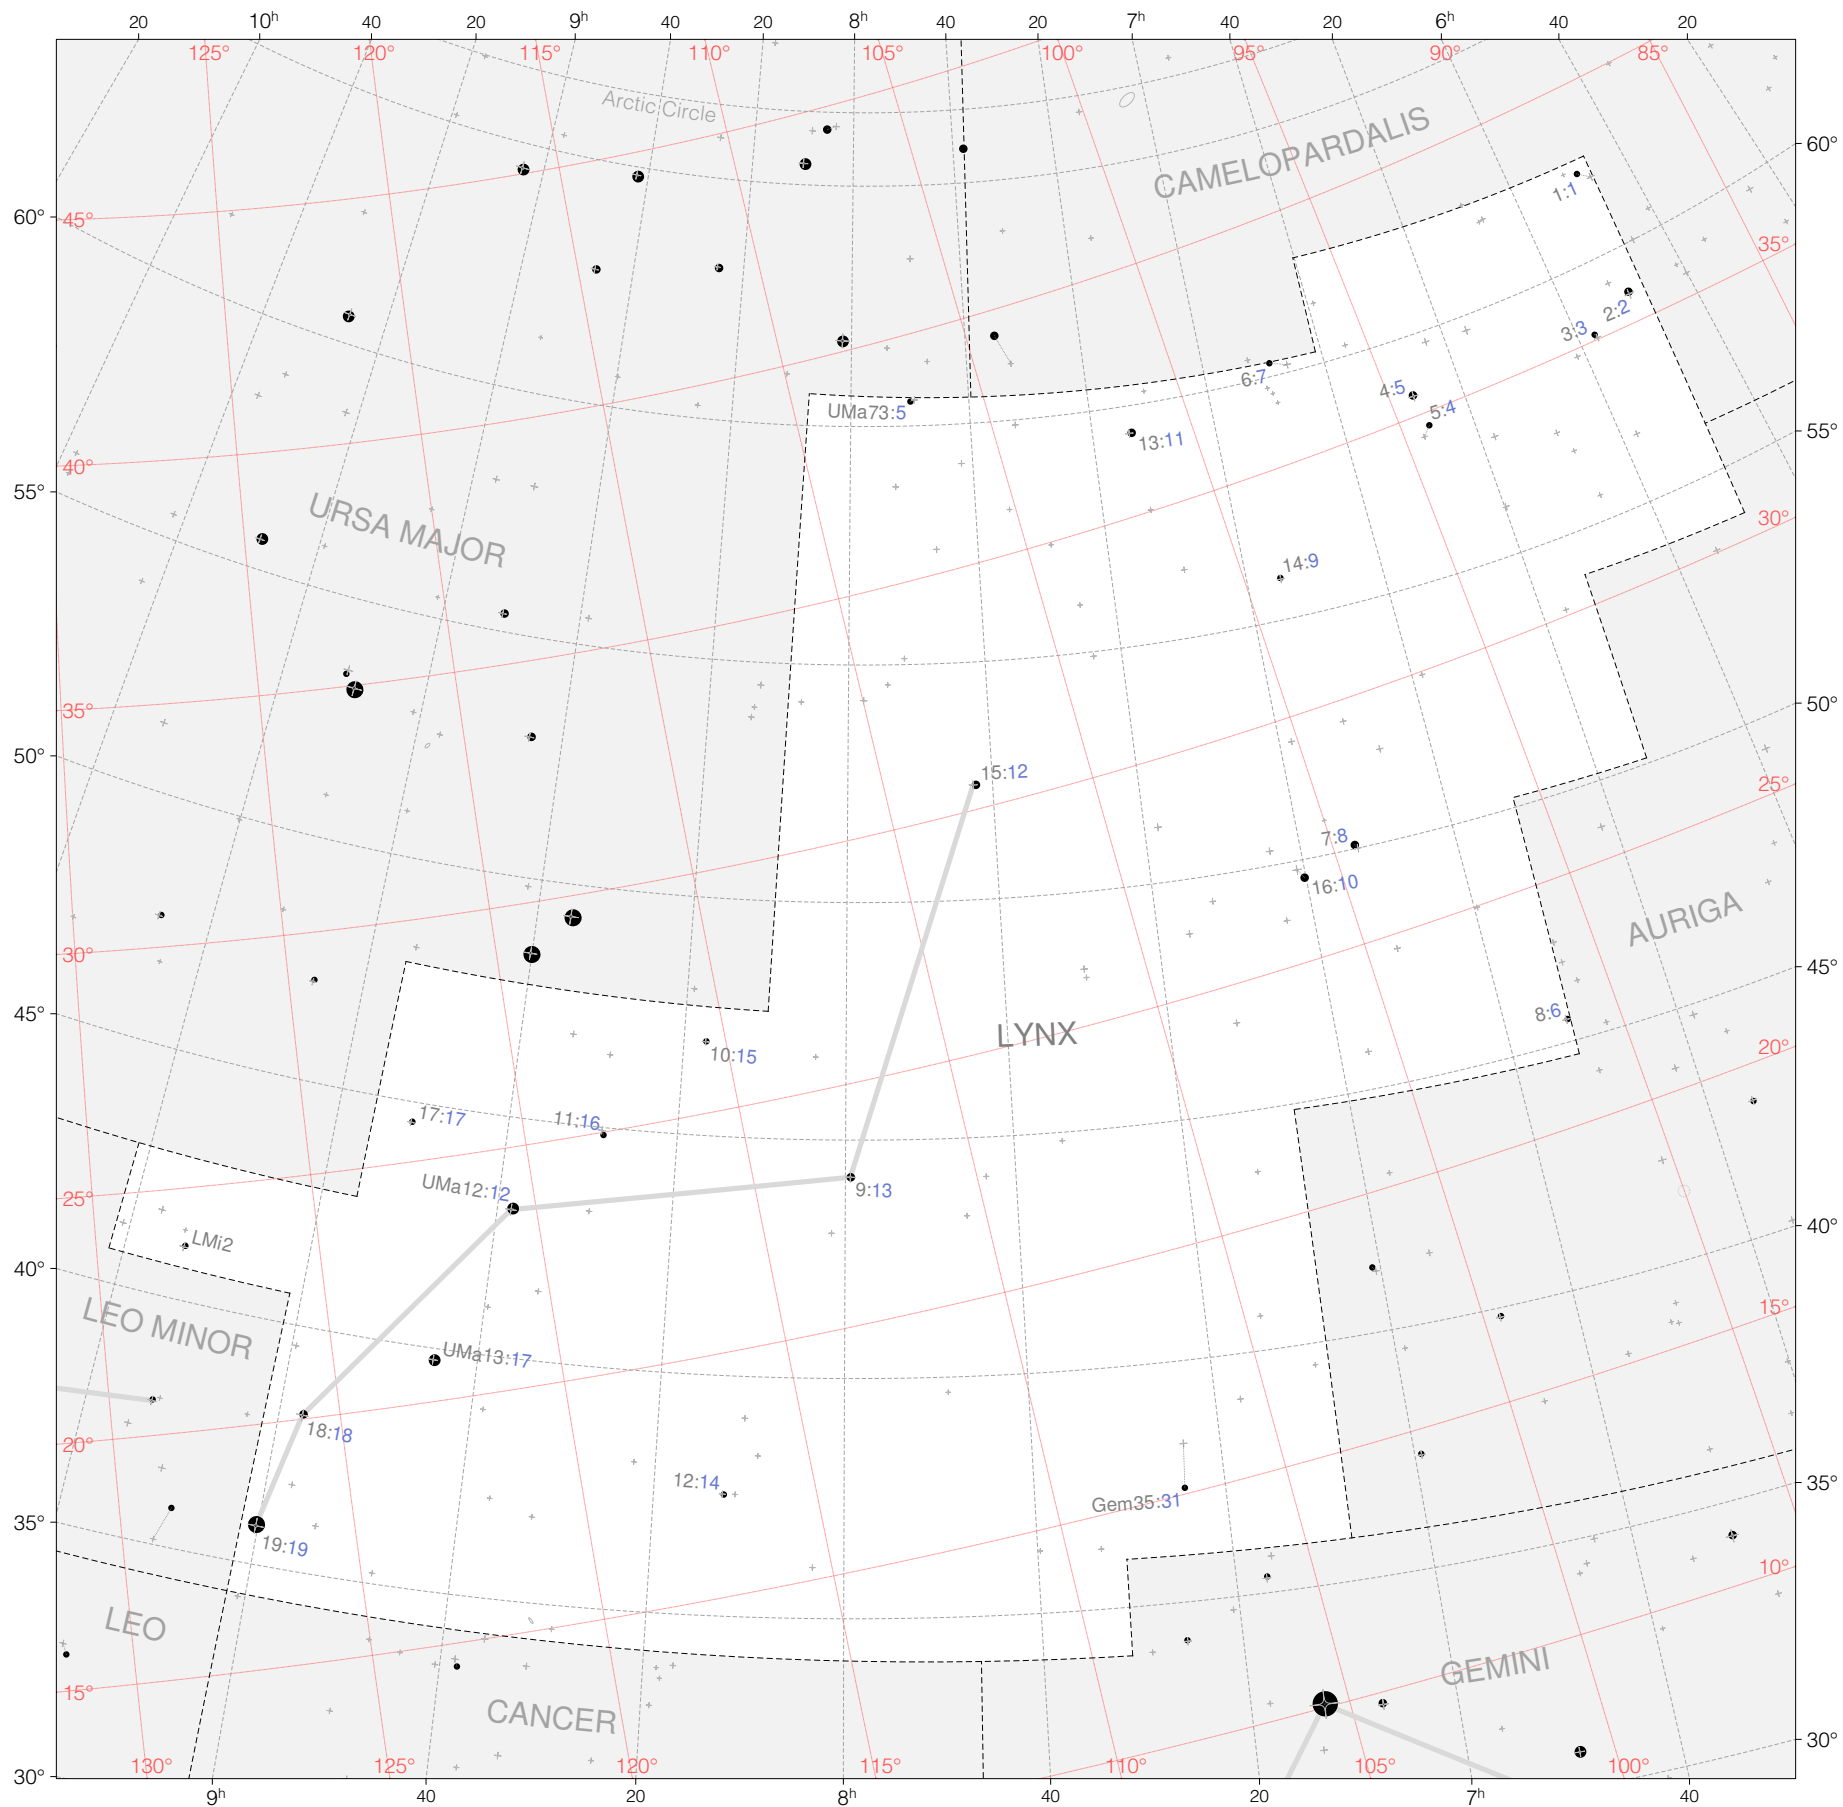

# Hevelius Stars in Lynx

Magnitudes:  1 2 3 4 5 6

Scale at center: 0° 2° 4° 