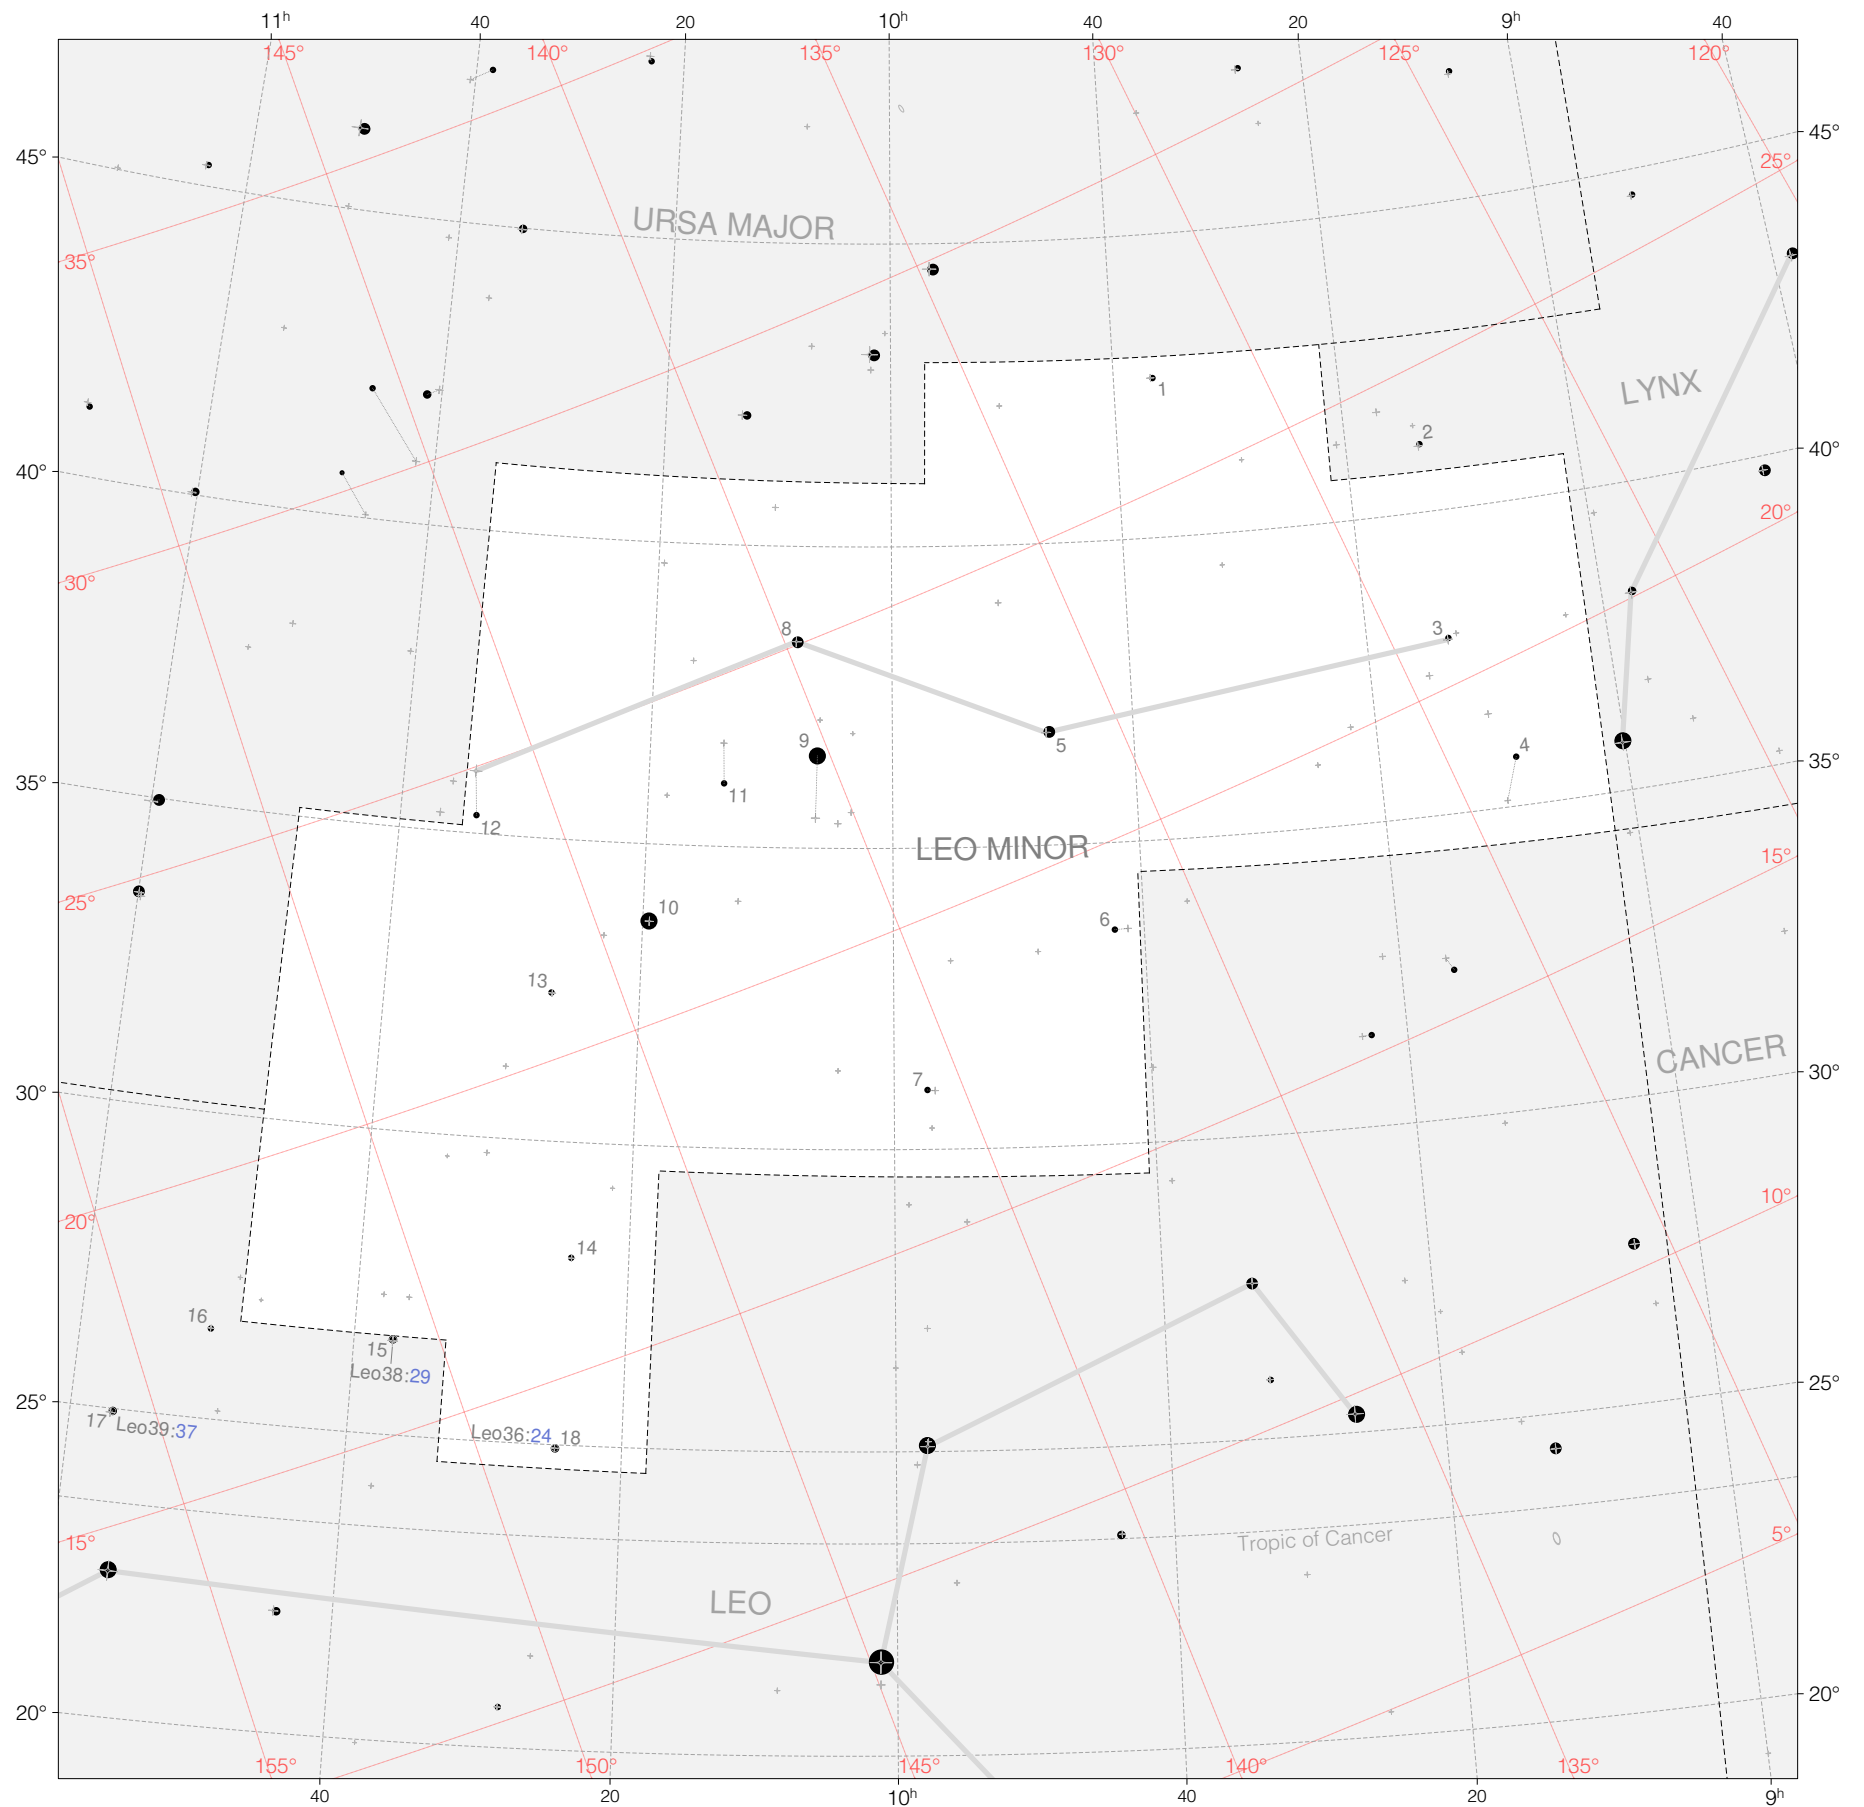

# Hevelius Stars in Leo Minor

Magnitudes: 1 2 3 4 5 6

Scale at center: 0° 2° 4°