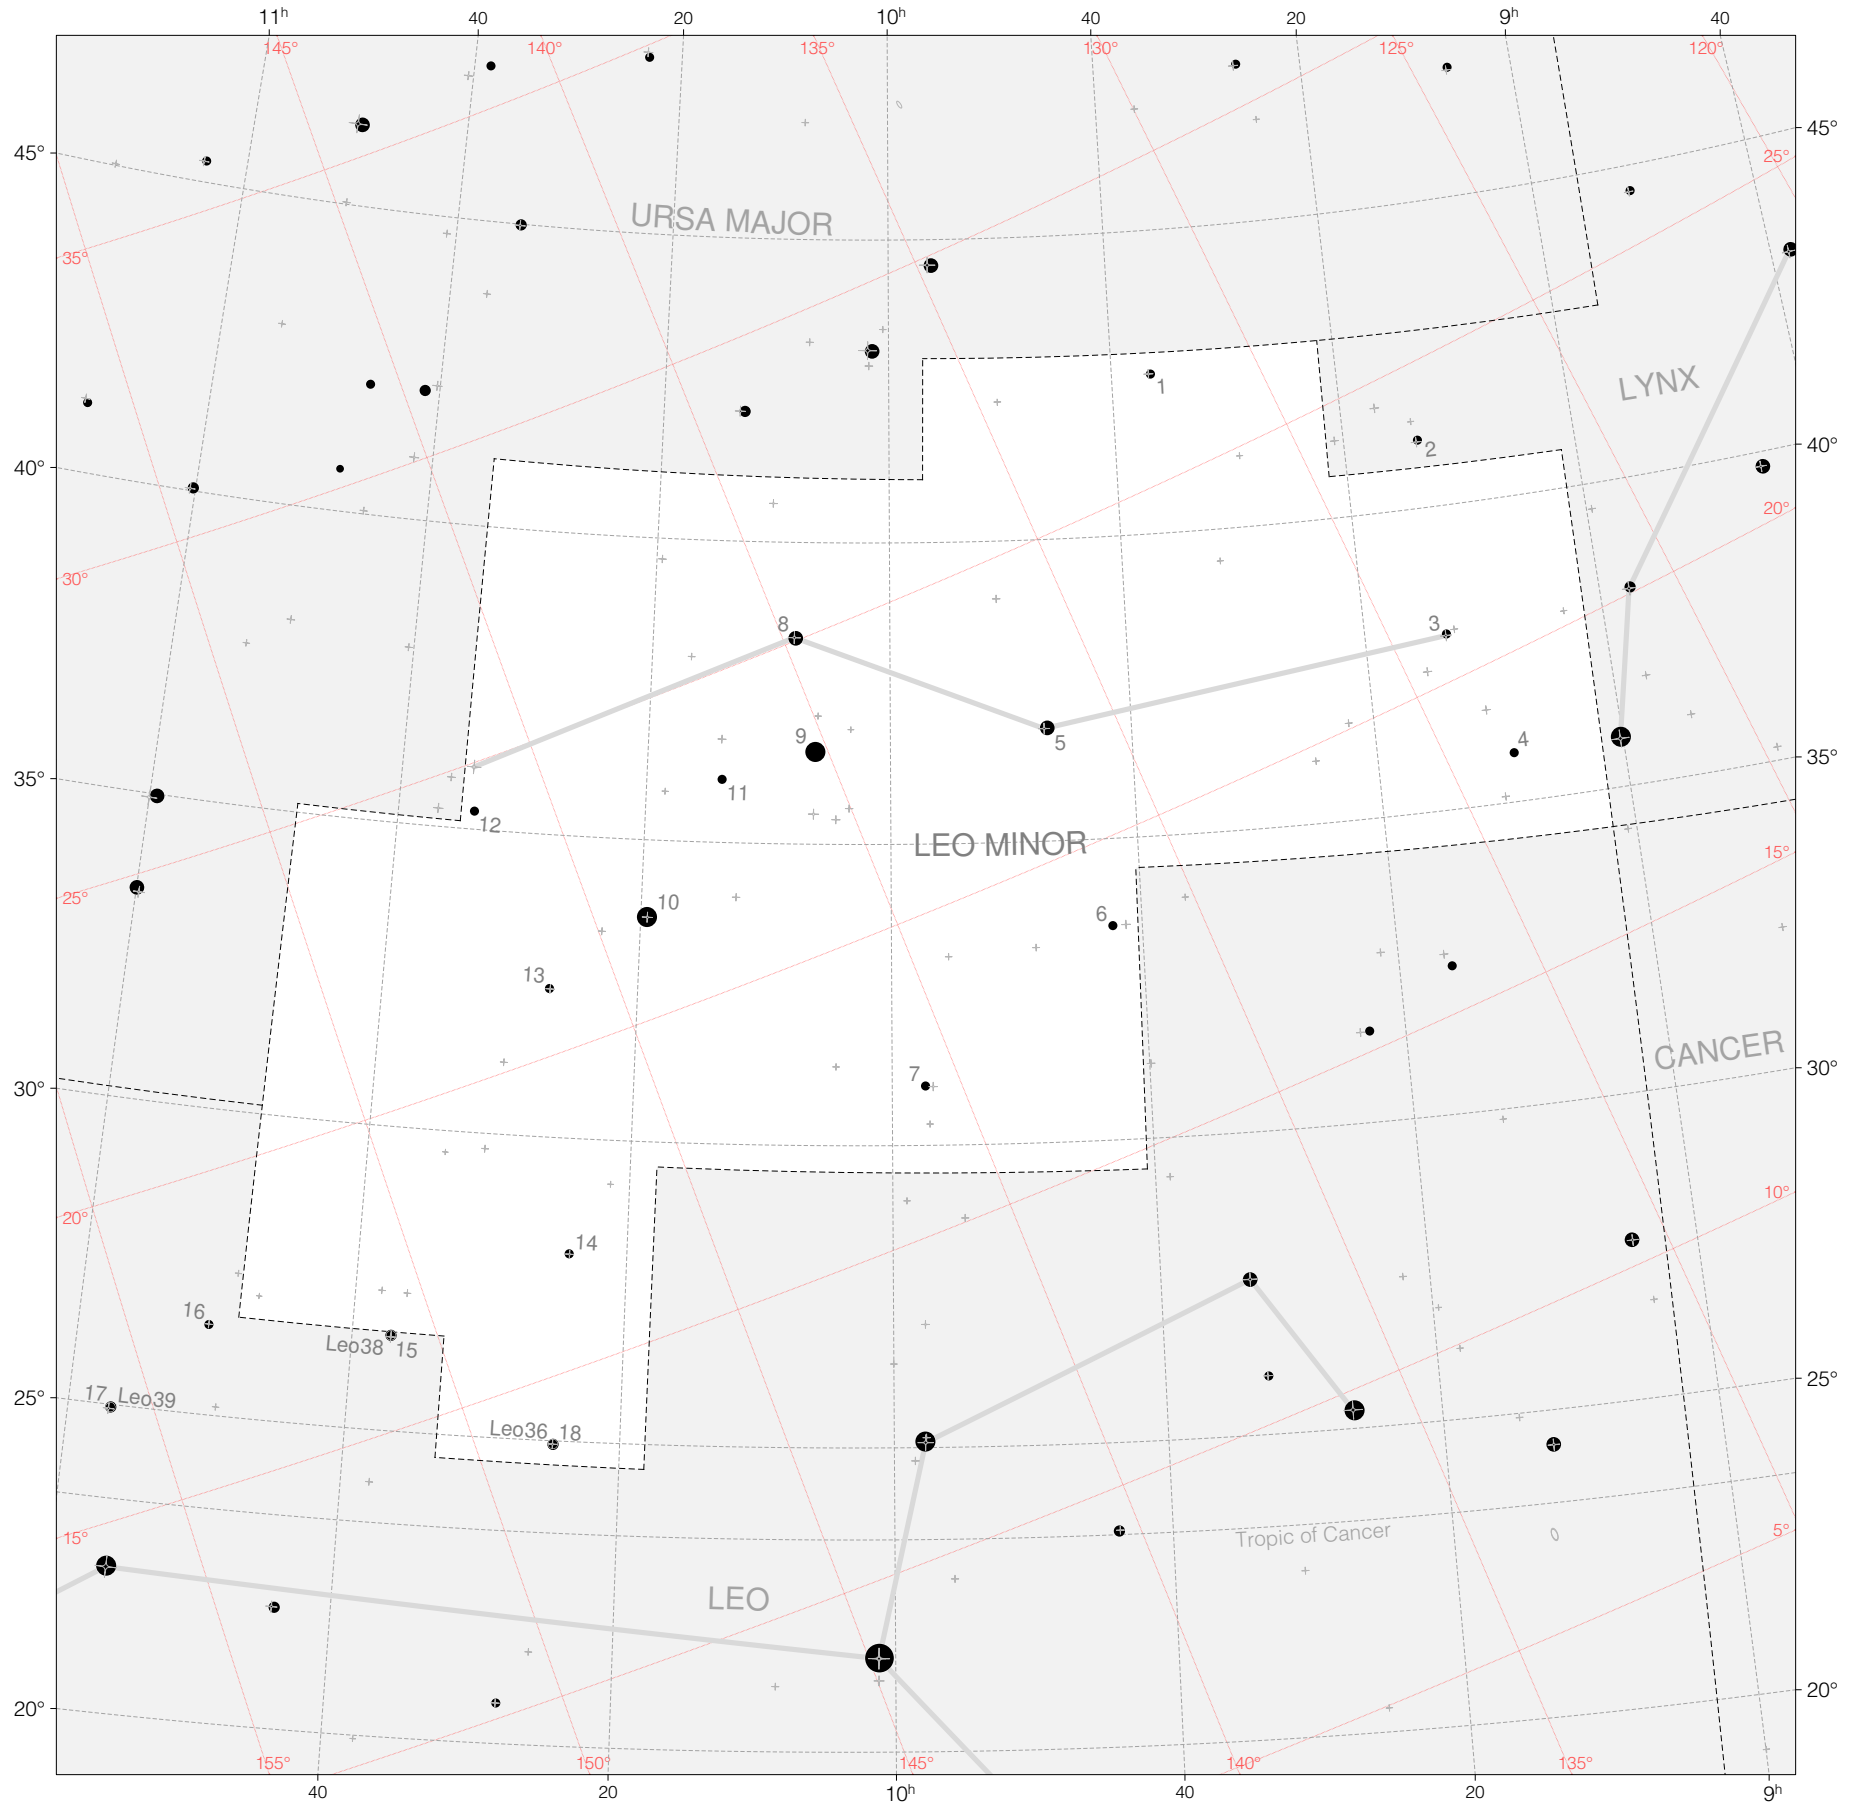

Hevelius Stars in Leo Minor

Magnitudes:  1 2 3 4 5 6 7

Scale at center: 0° 2° 4° 