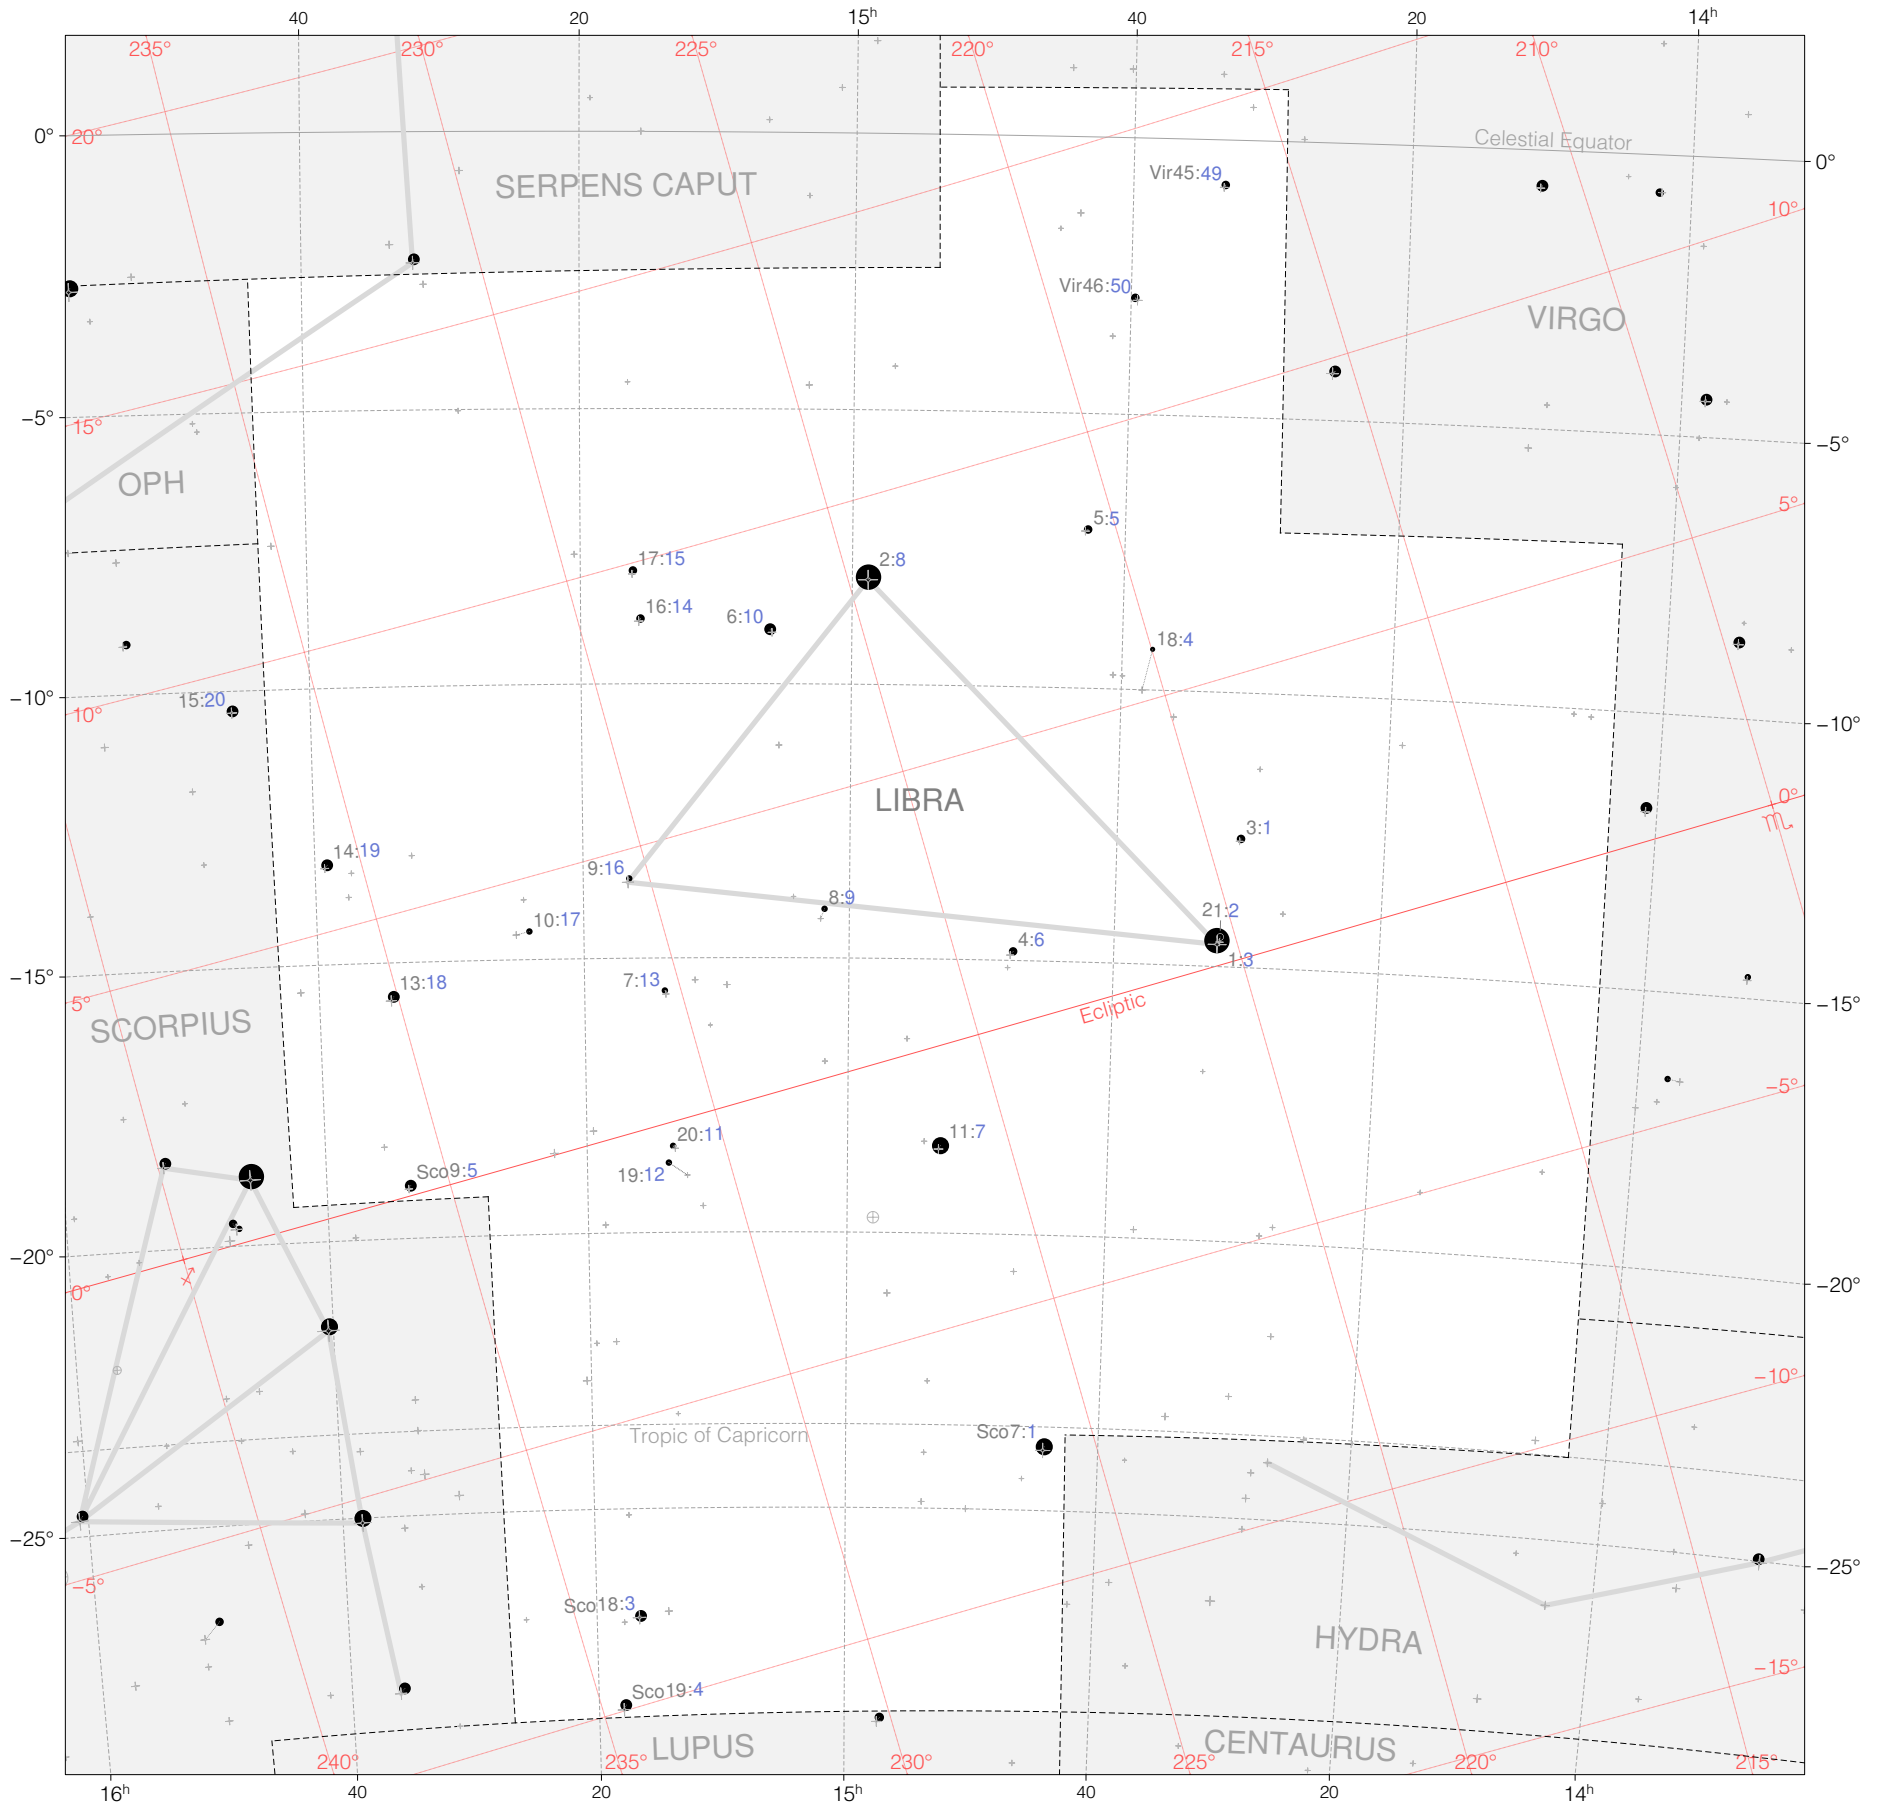

Hevelius Stars in Libra

Magnitudes: 1 2 3 4 5 6

Scale at center: 0° 2° 4°