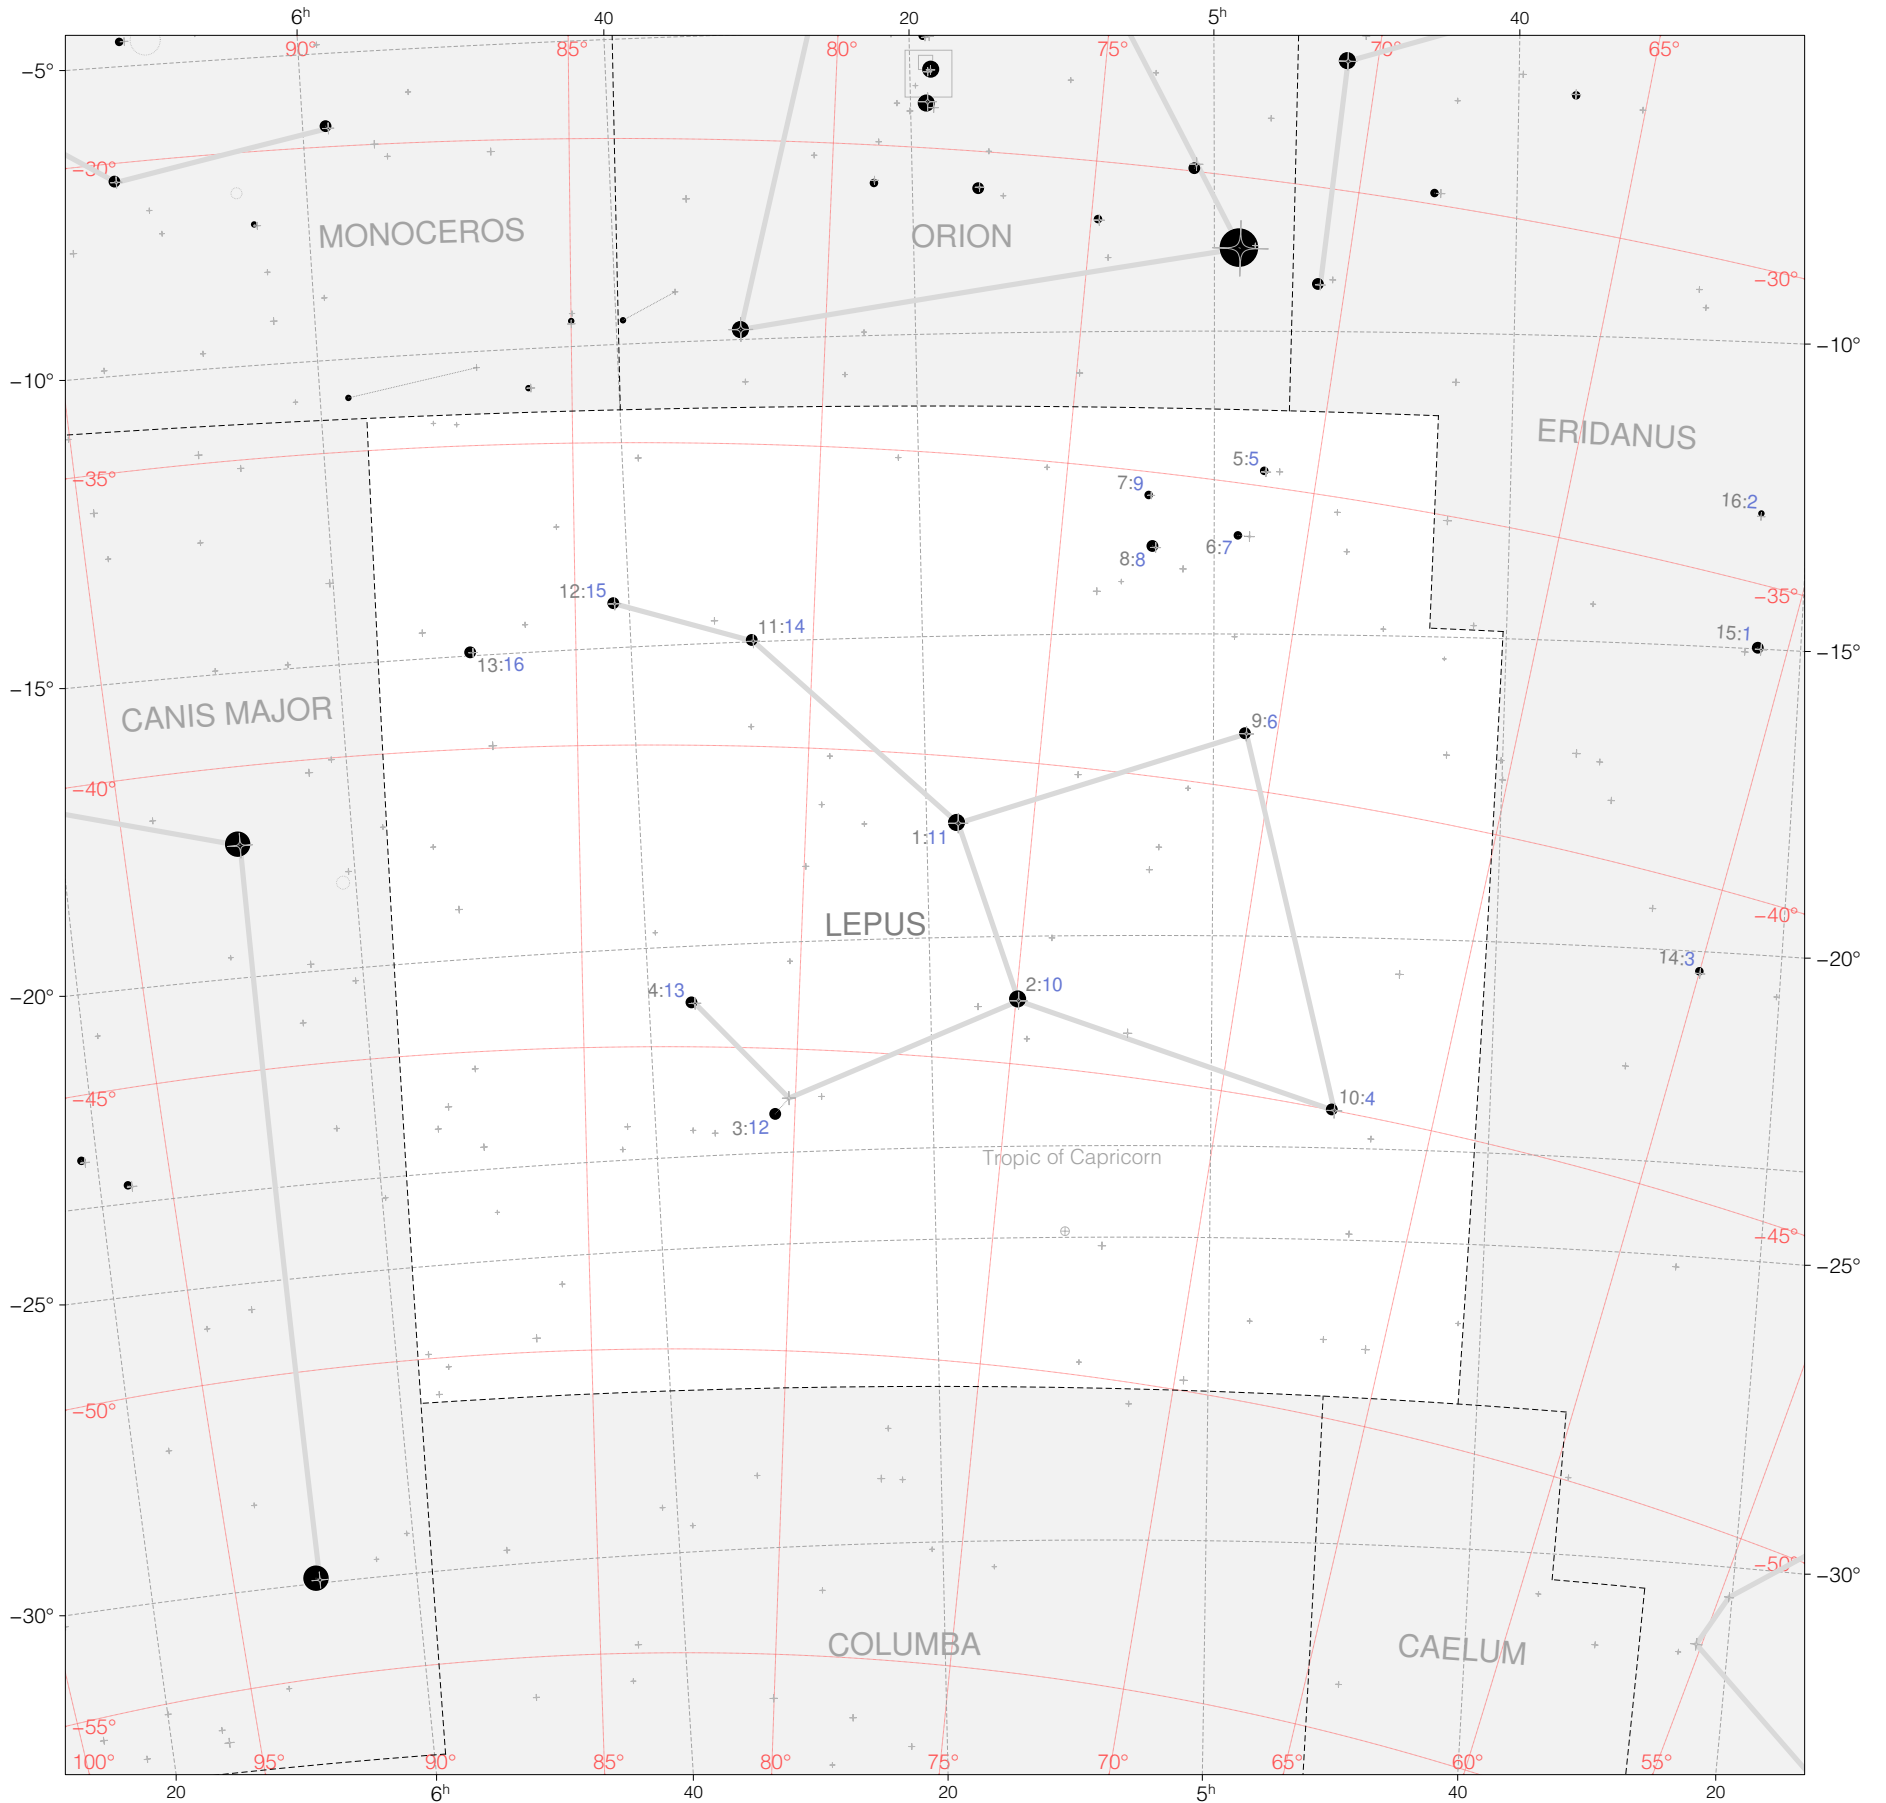

Hevelius Stars in Lepus

Magnitudes:  1 2 3 4 5 6

Scale at center: 0° 2° 4° 