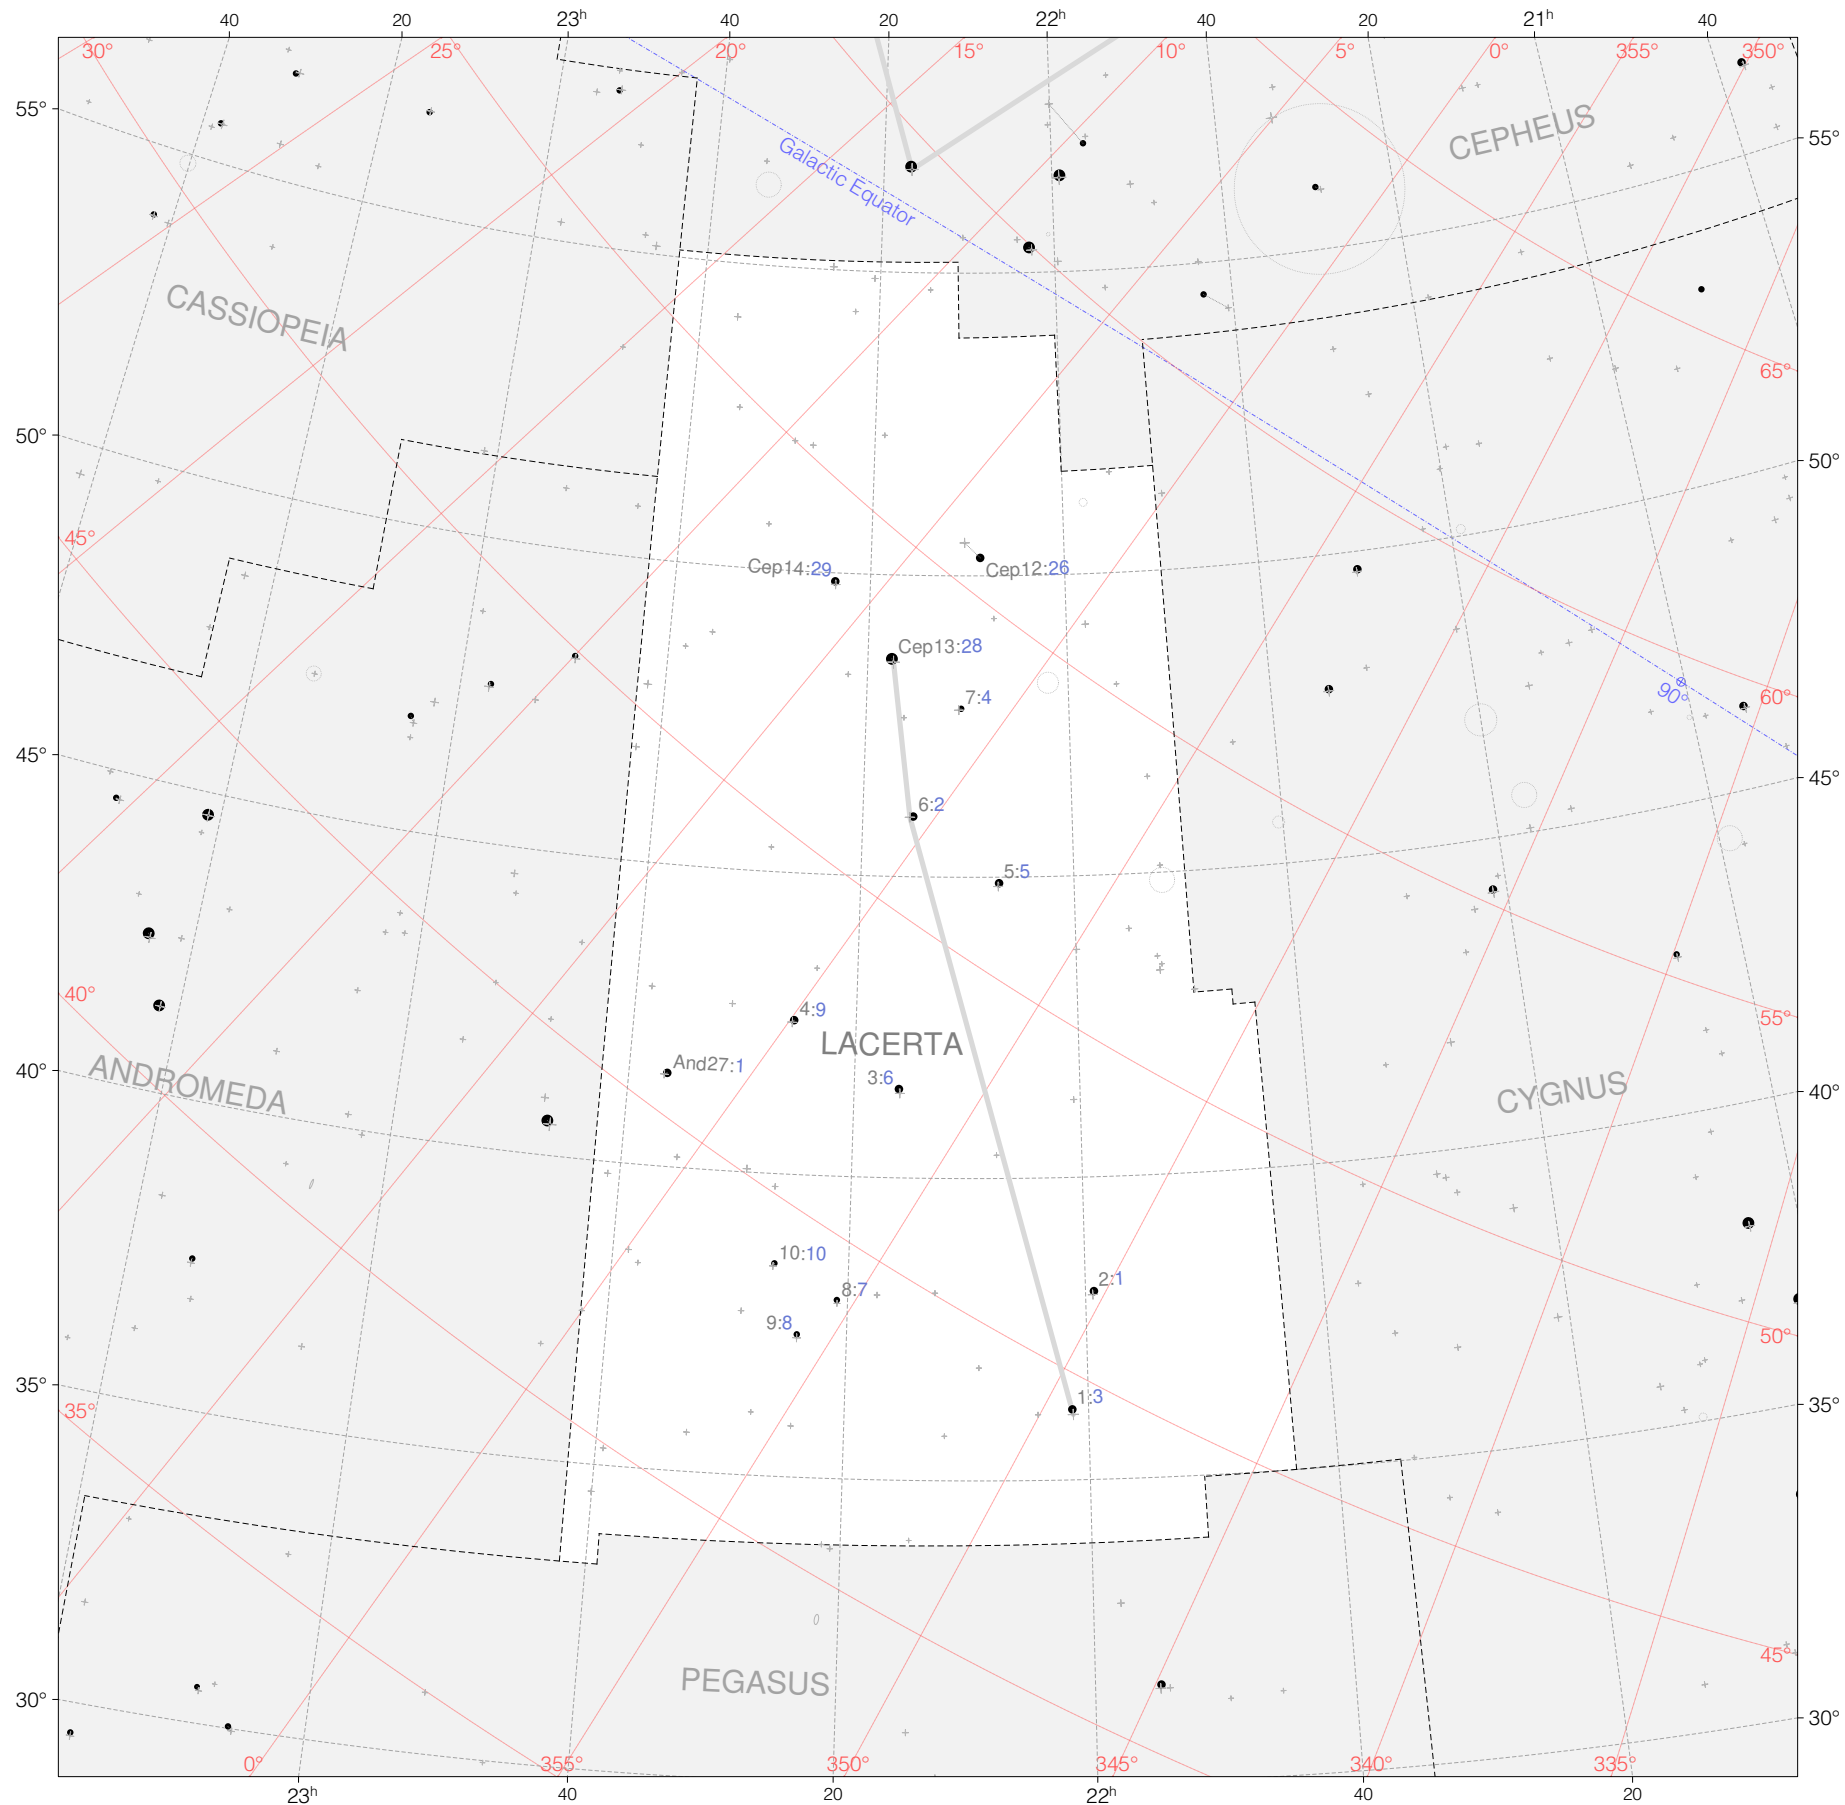

# Hevelius Stars in Lacerta

Magnitudes:   
1 2 3 4 5 6

Scale at center: 0° 2° 4° 