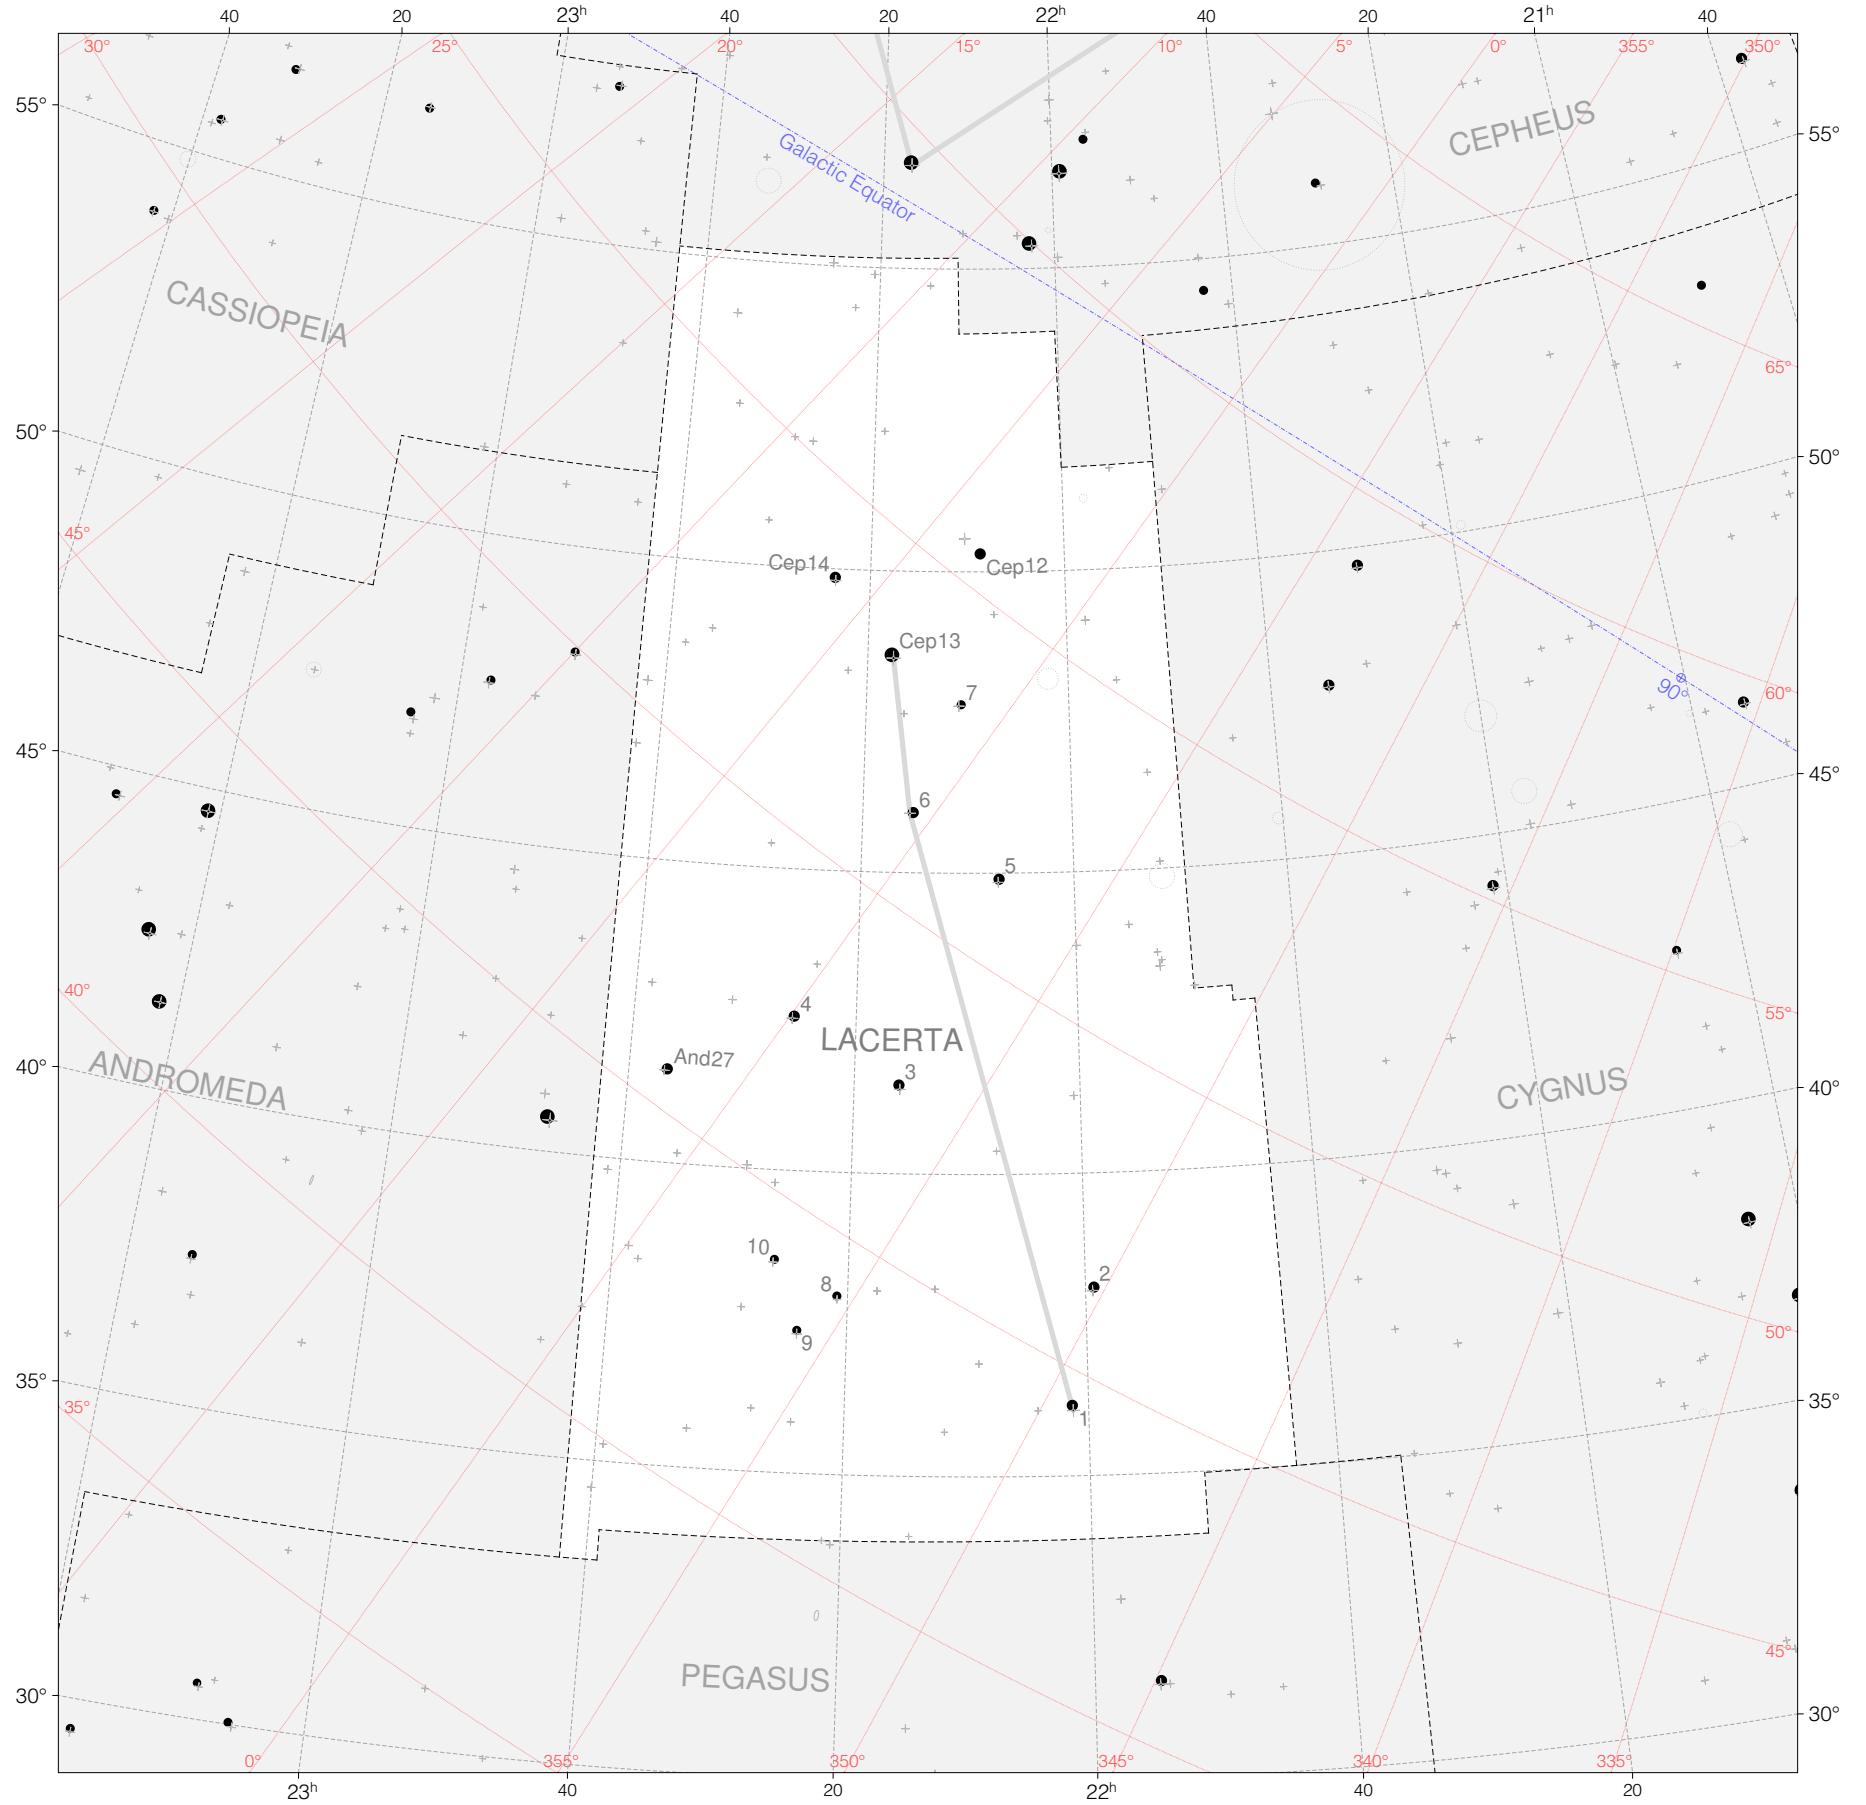

# Hevelius Stars in Lacerta

Magnitudes:   
1 2 3 4 5 6 7

Scale at center: 0° 2° 4° 