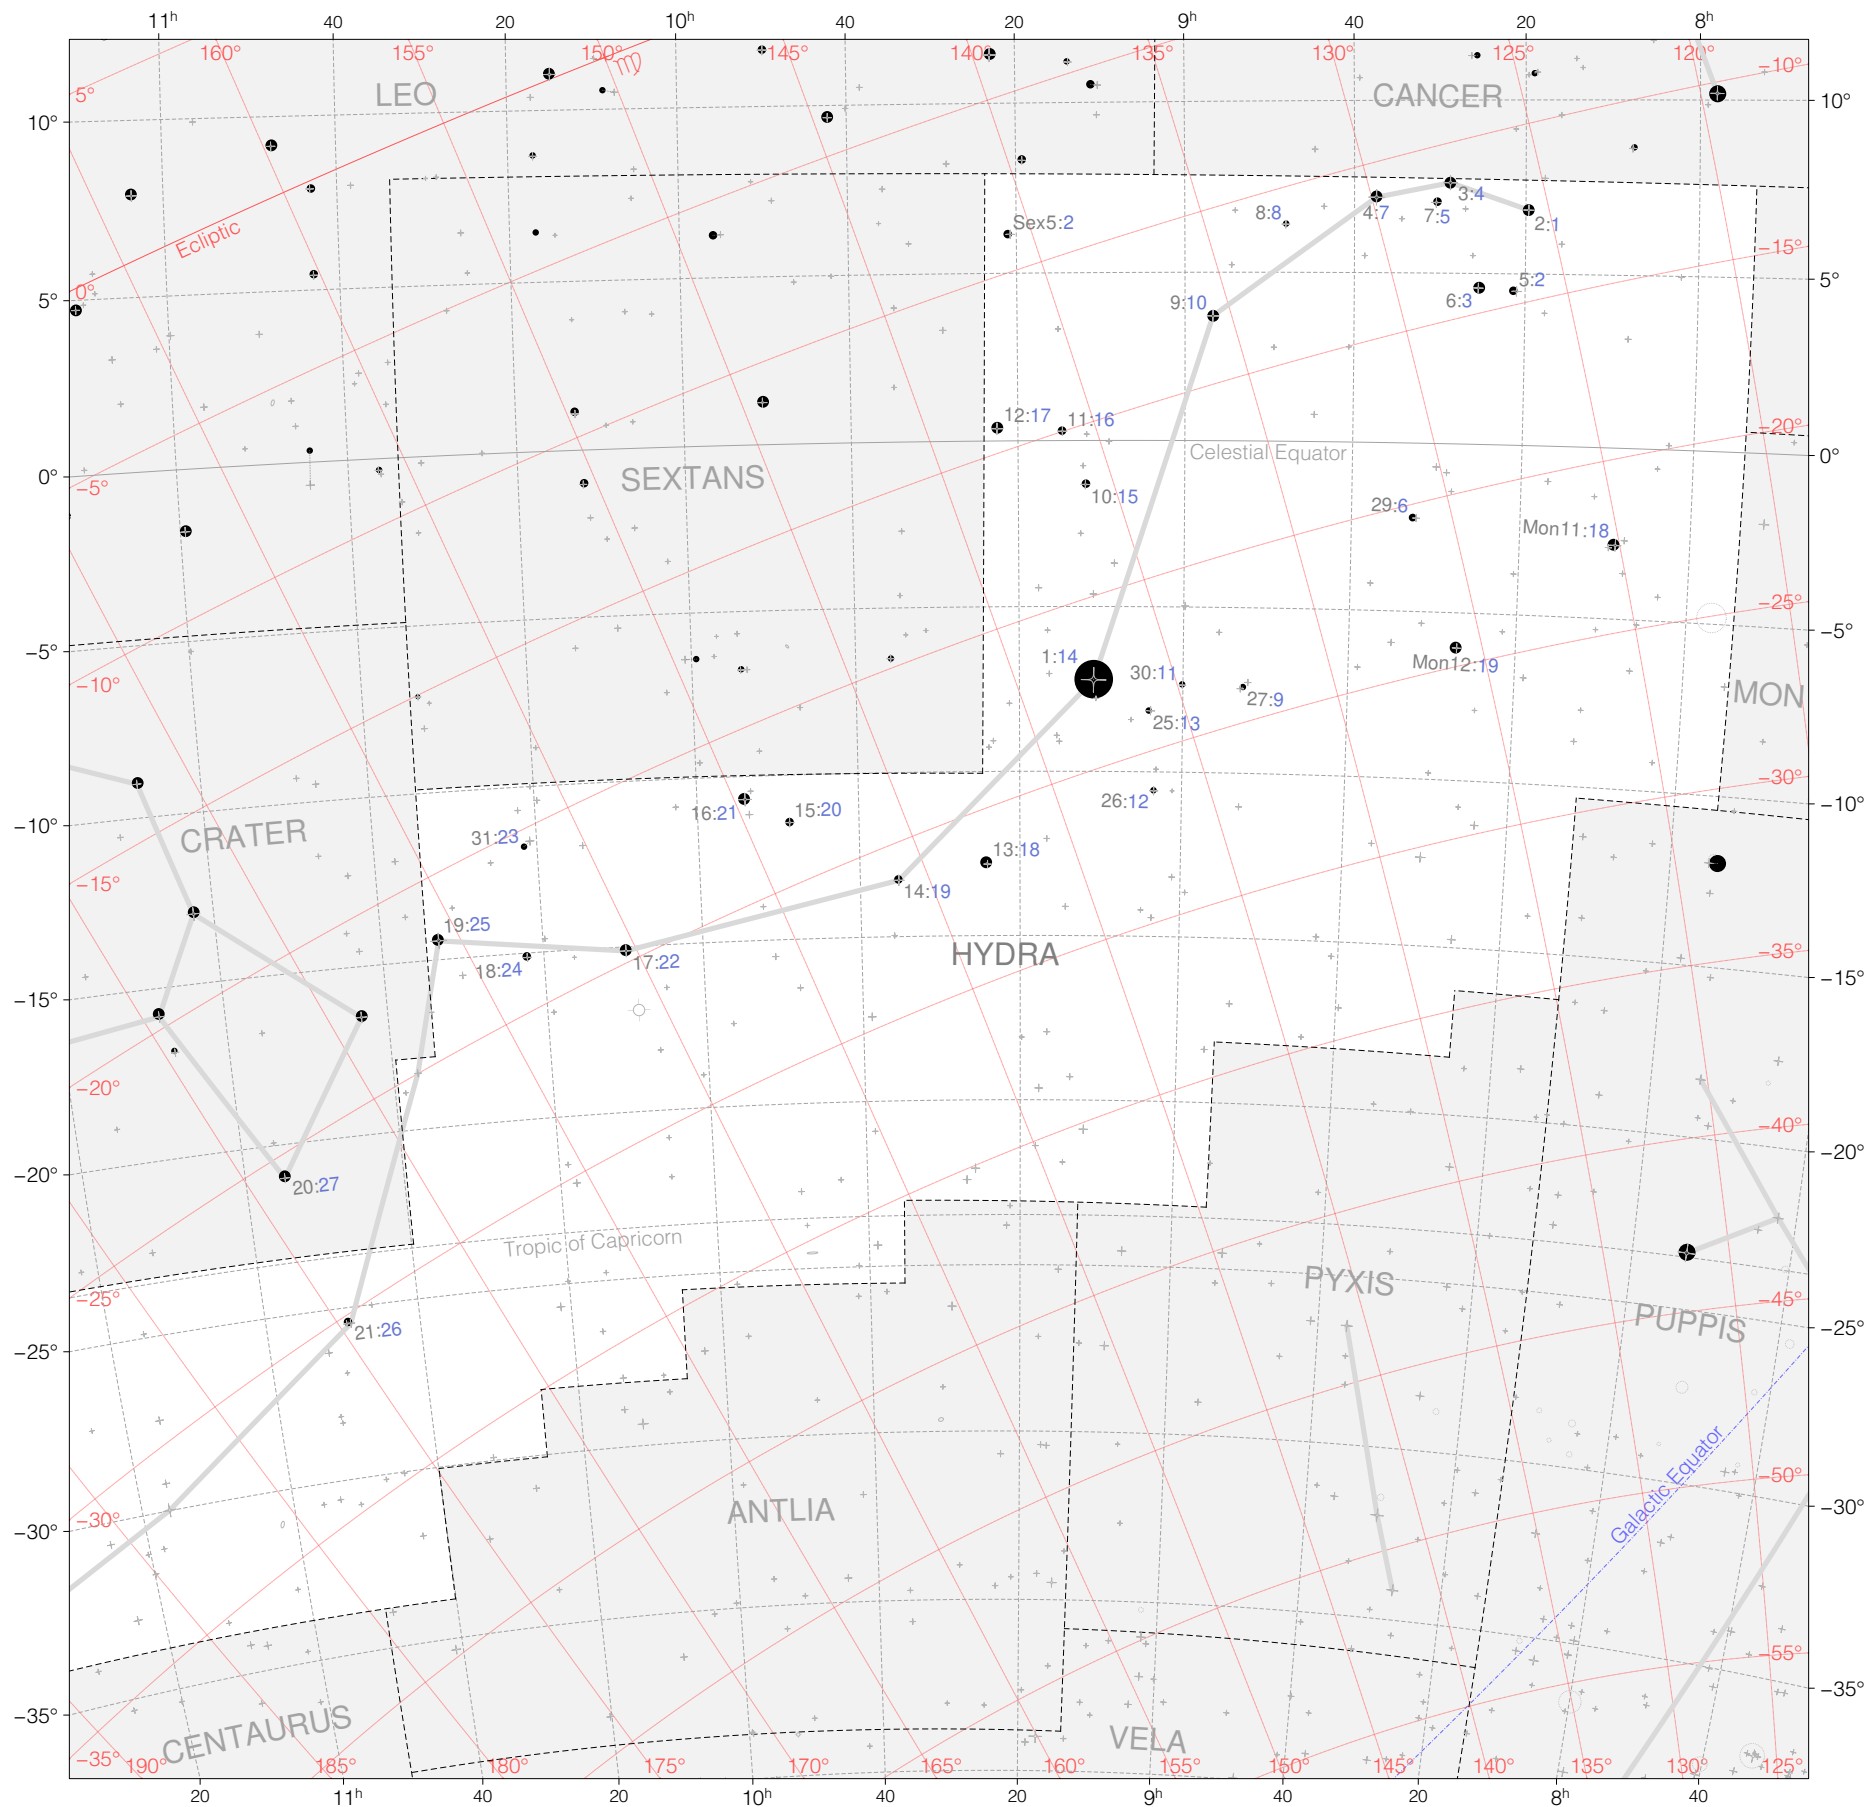

Hevelius Stars in Hydra (west)

Magnitudes: 1 2 3 4 5 6

Scale at center: 0° 2° 4°