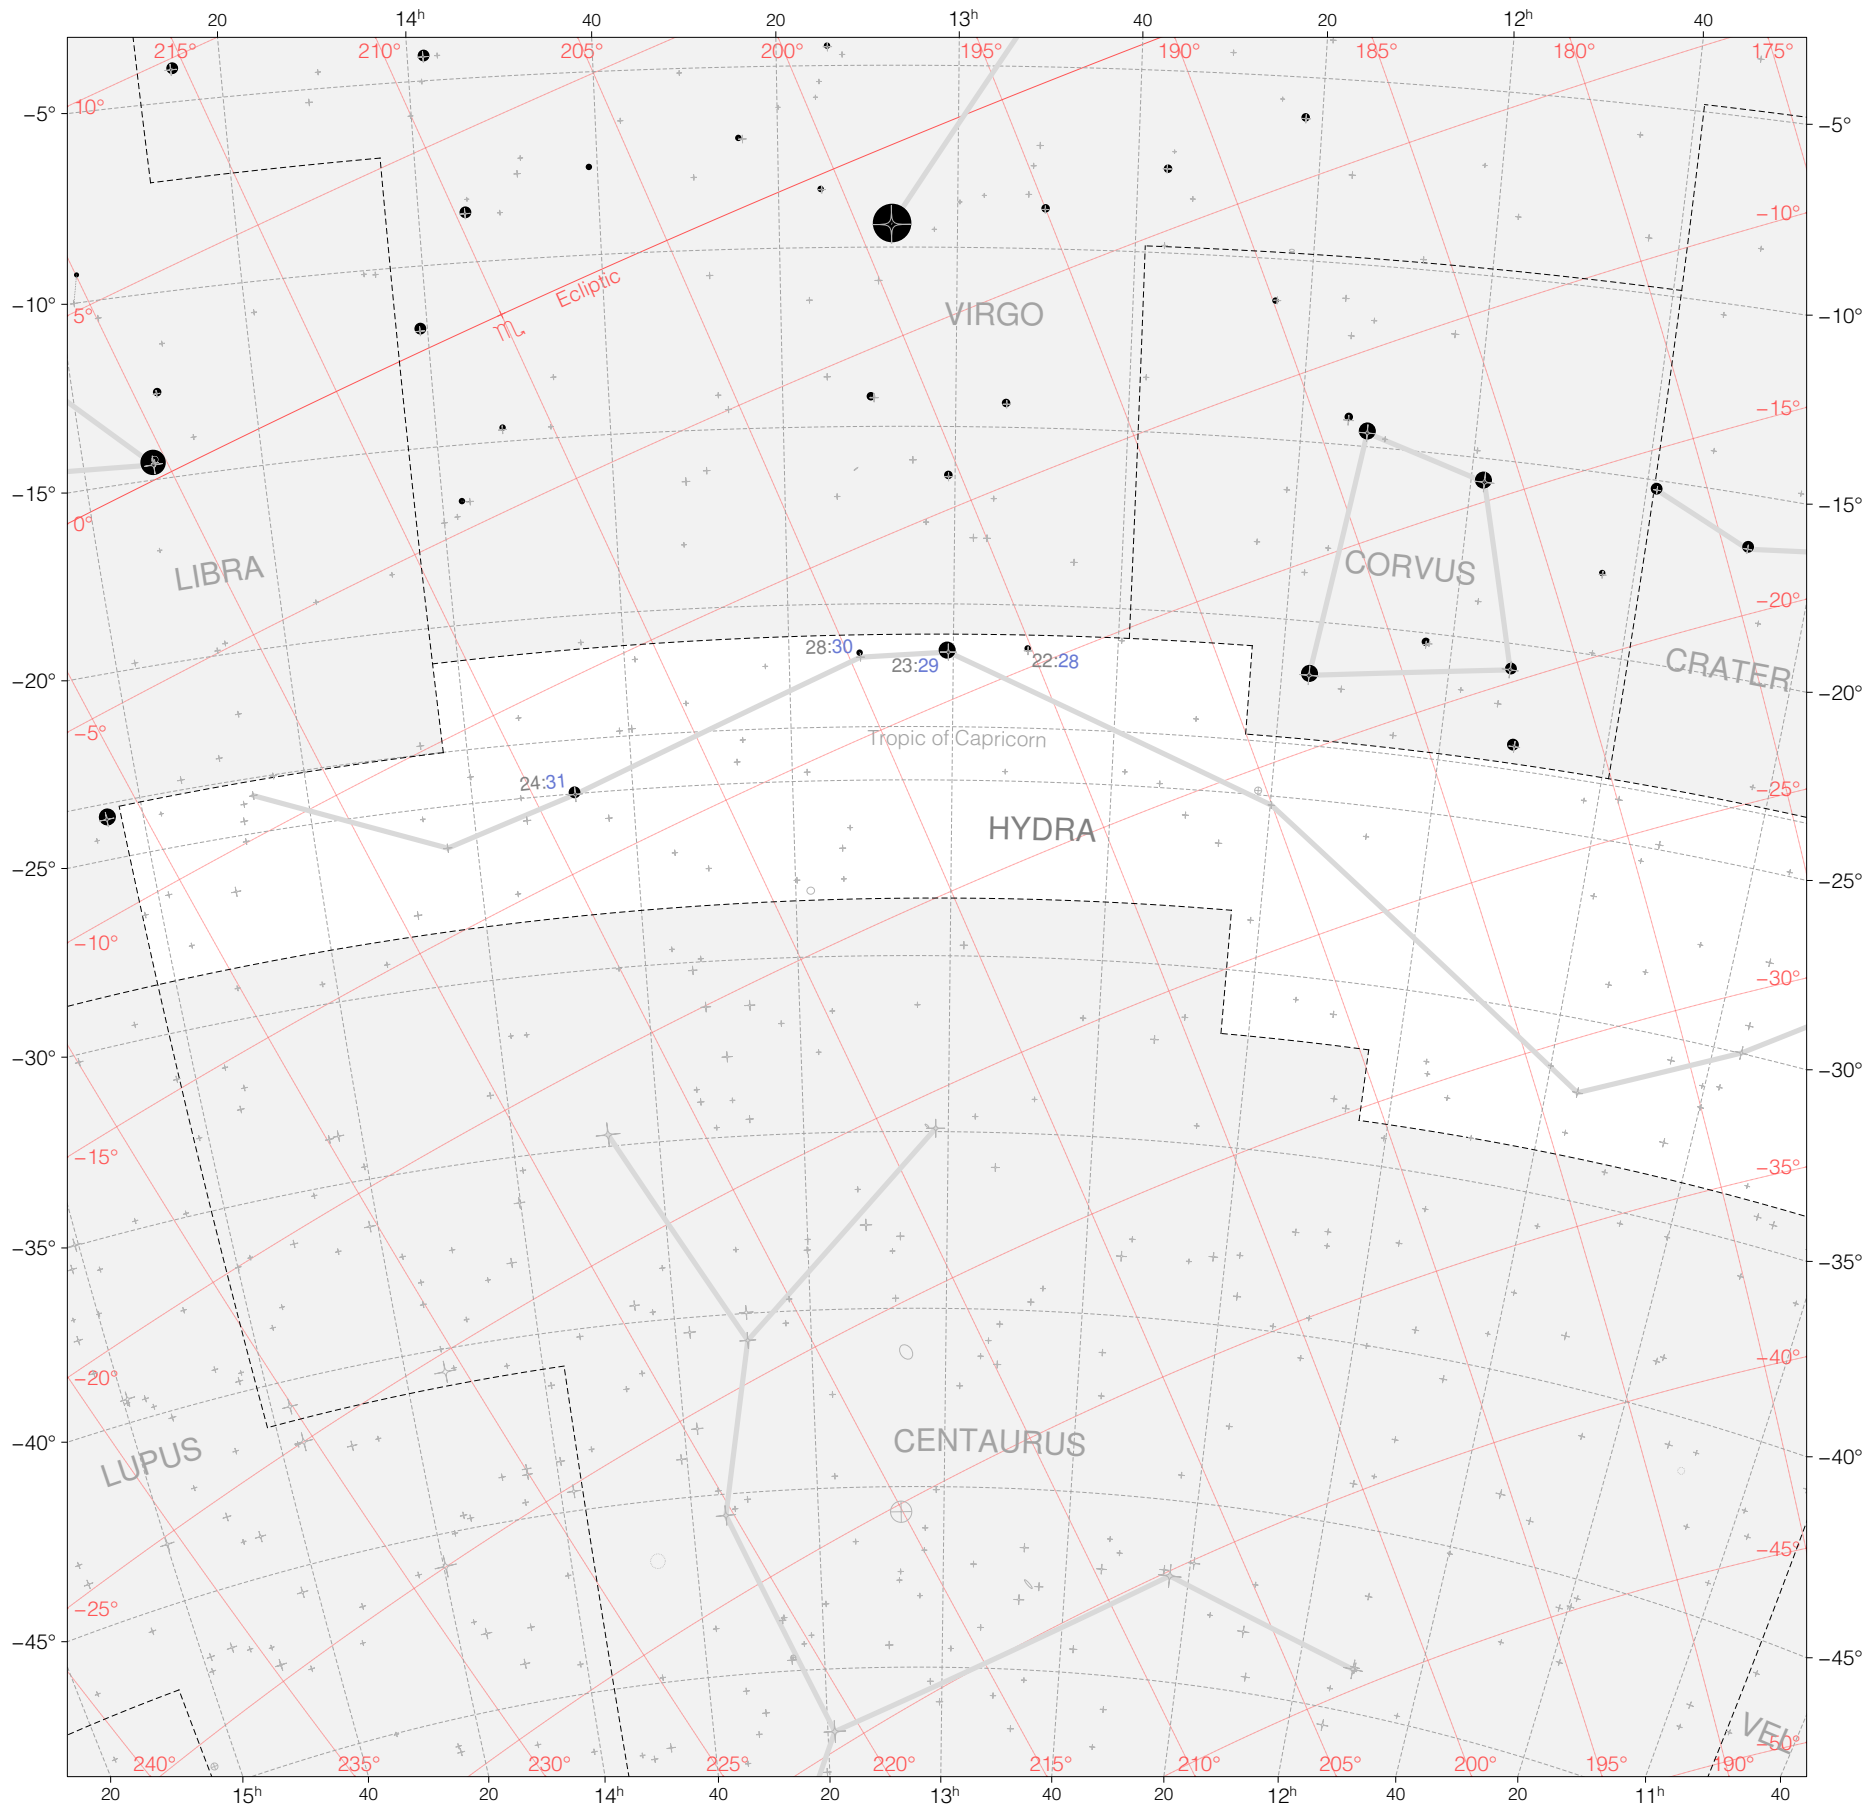

Hevelius Stars in Hydra (east)

Magnitudes: 1 2 3 4 5 6

Scale at center: 0° 2° 4°