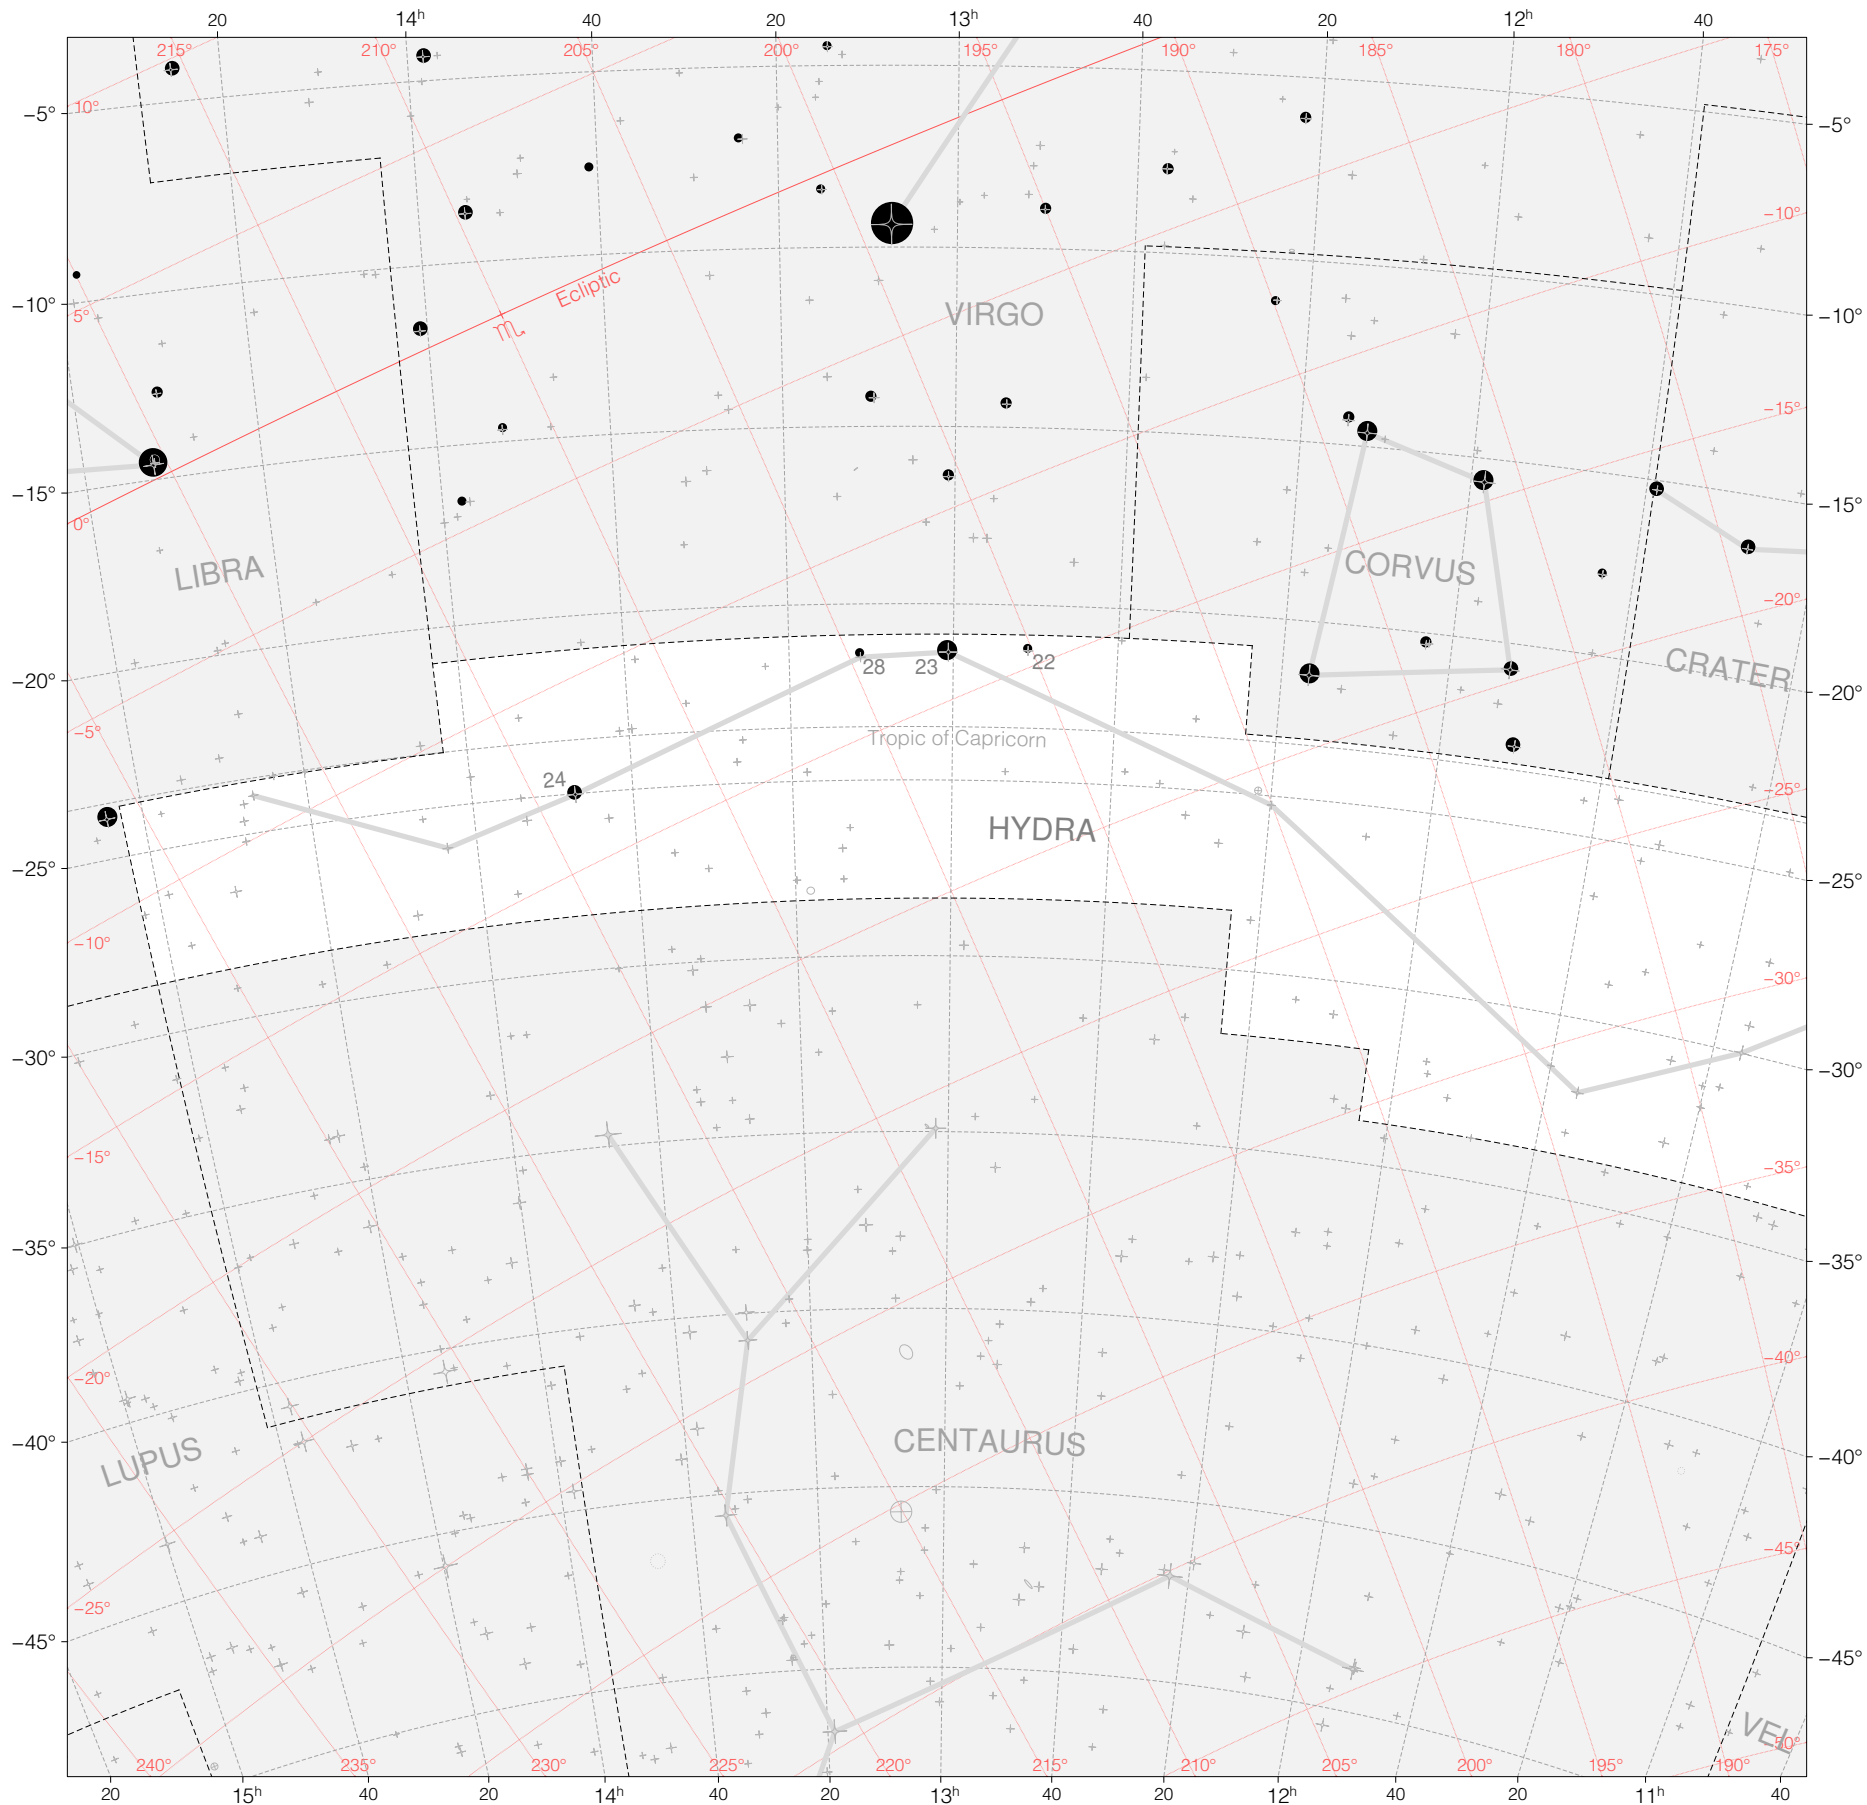

Hevelius Stars in Hydra (east)

Magnitudes:  1 2 3 4 5 6 7

Scale at center:  0° 2° 4°