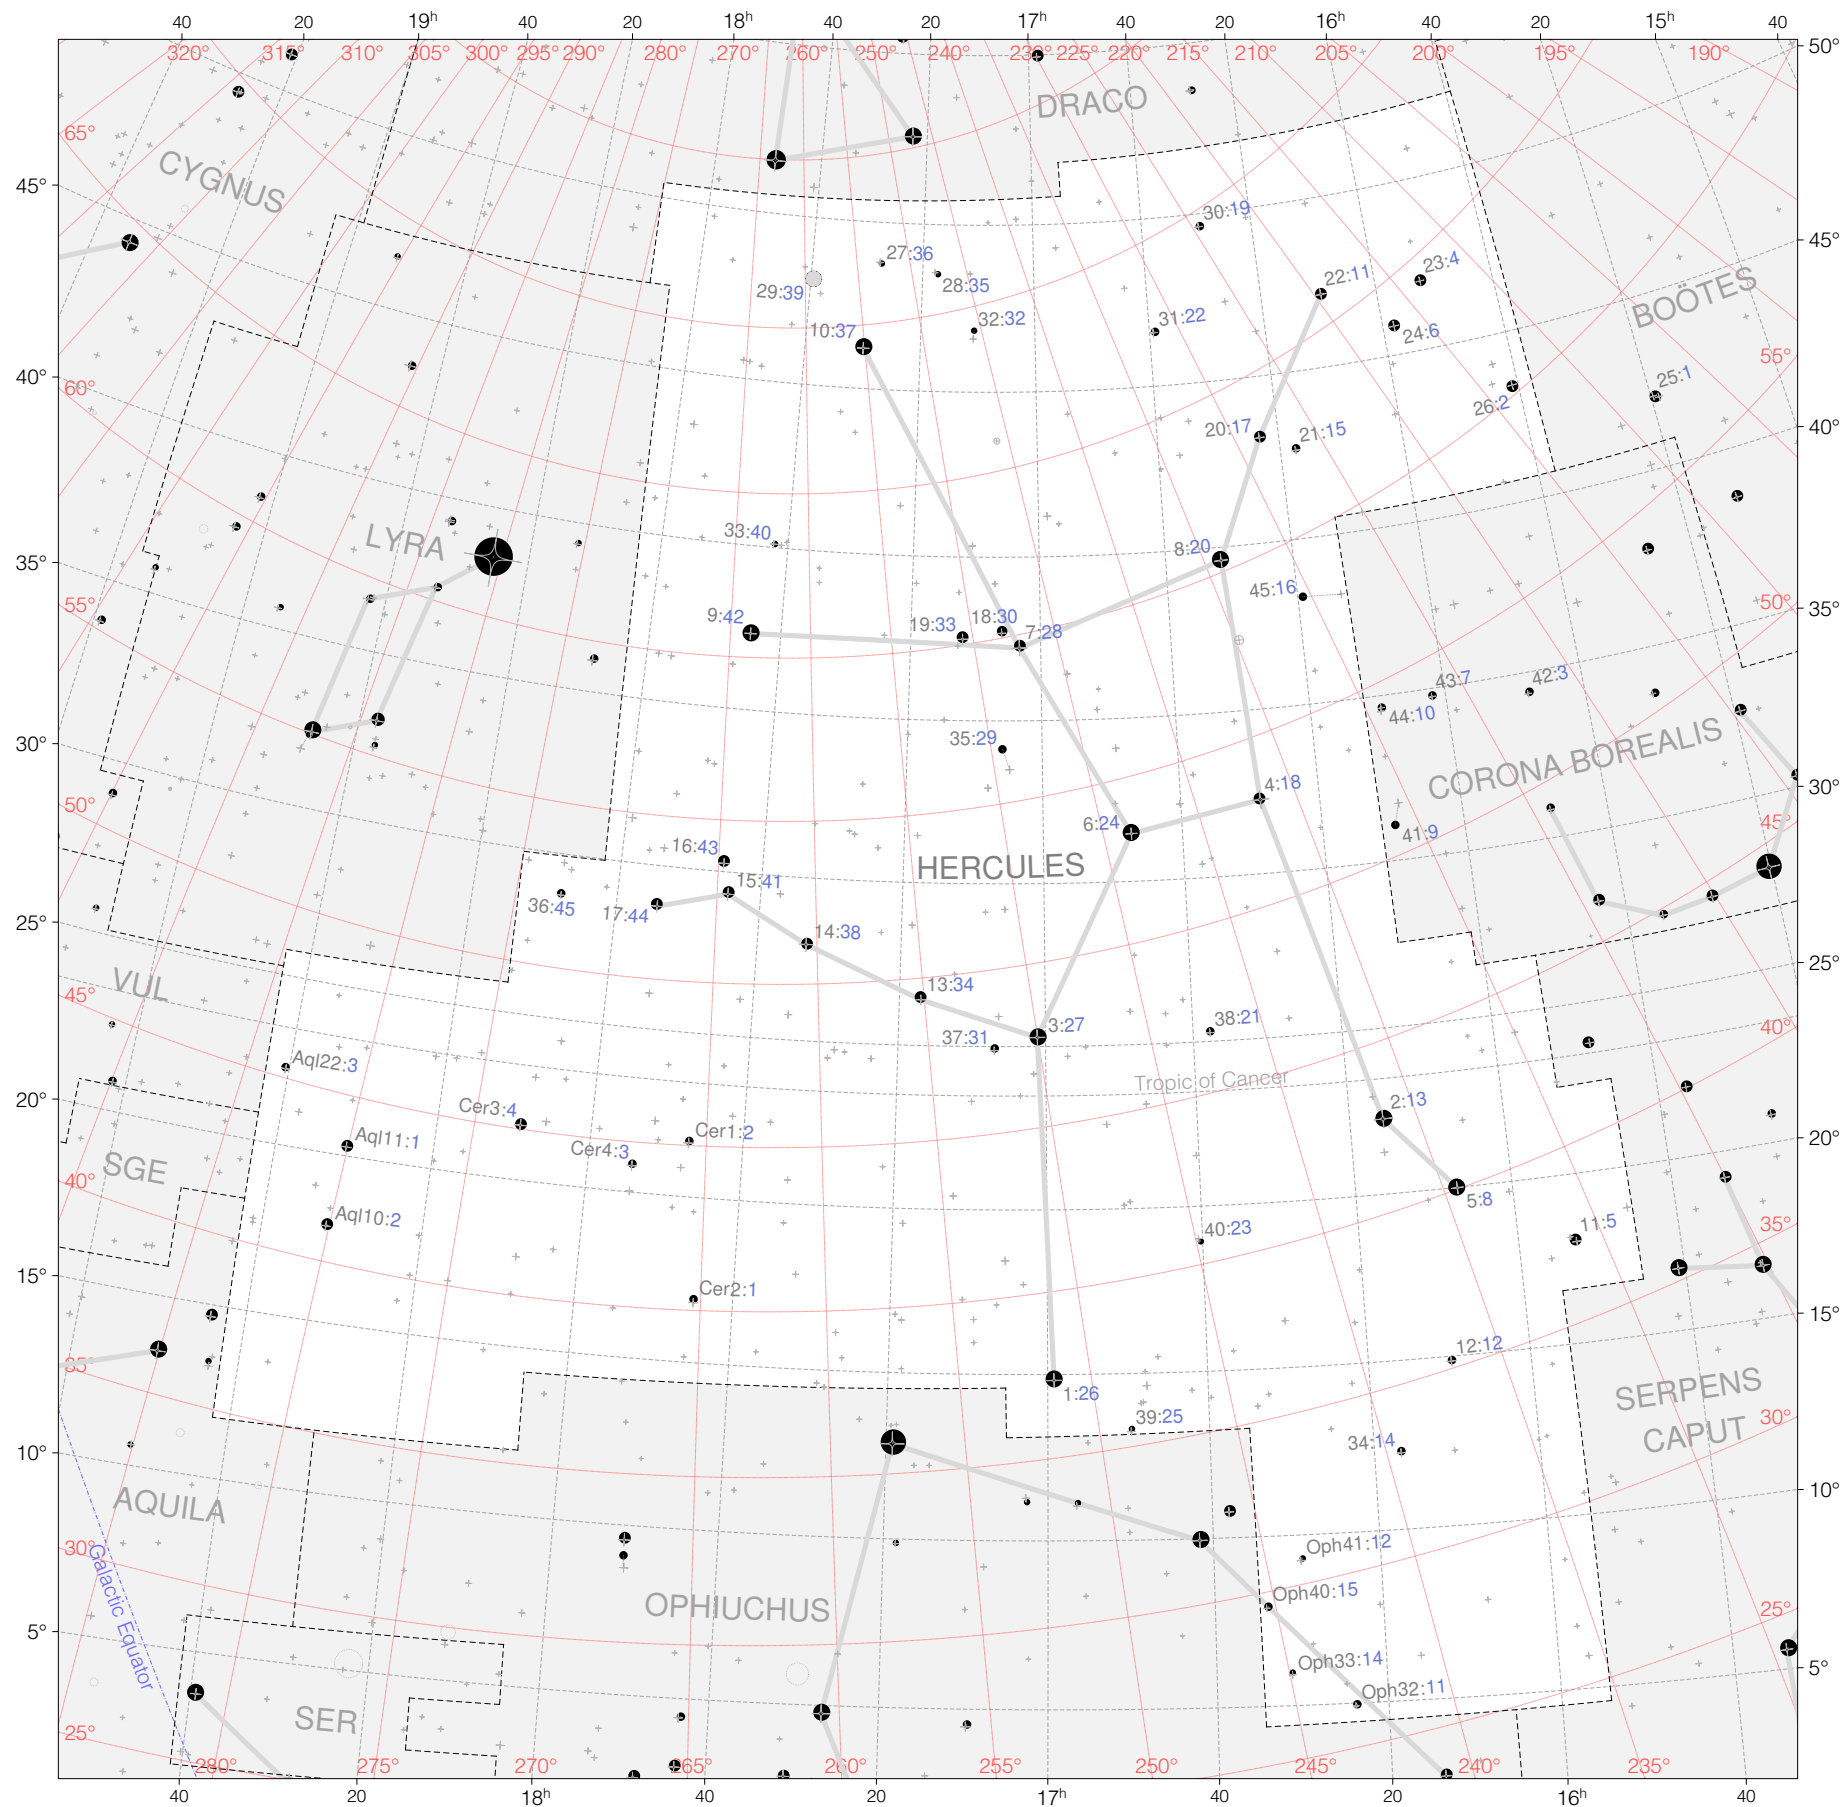

Hevelius Stars in Hercules and Cerberus

Magnitudes:  1 2 3 4 5 6

Scale at center:  0° 2° 4°