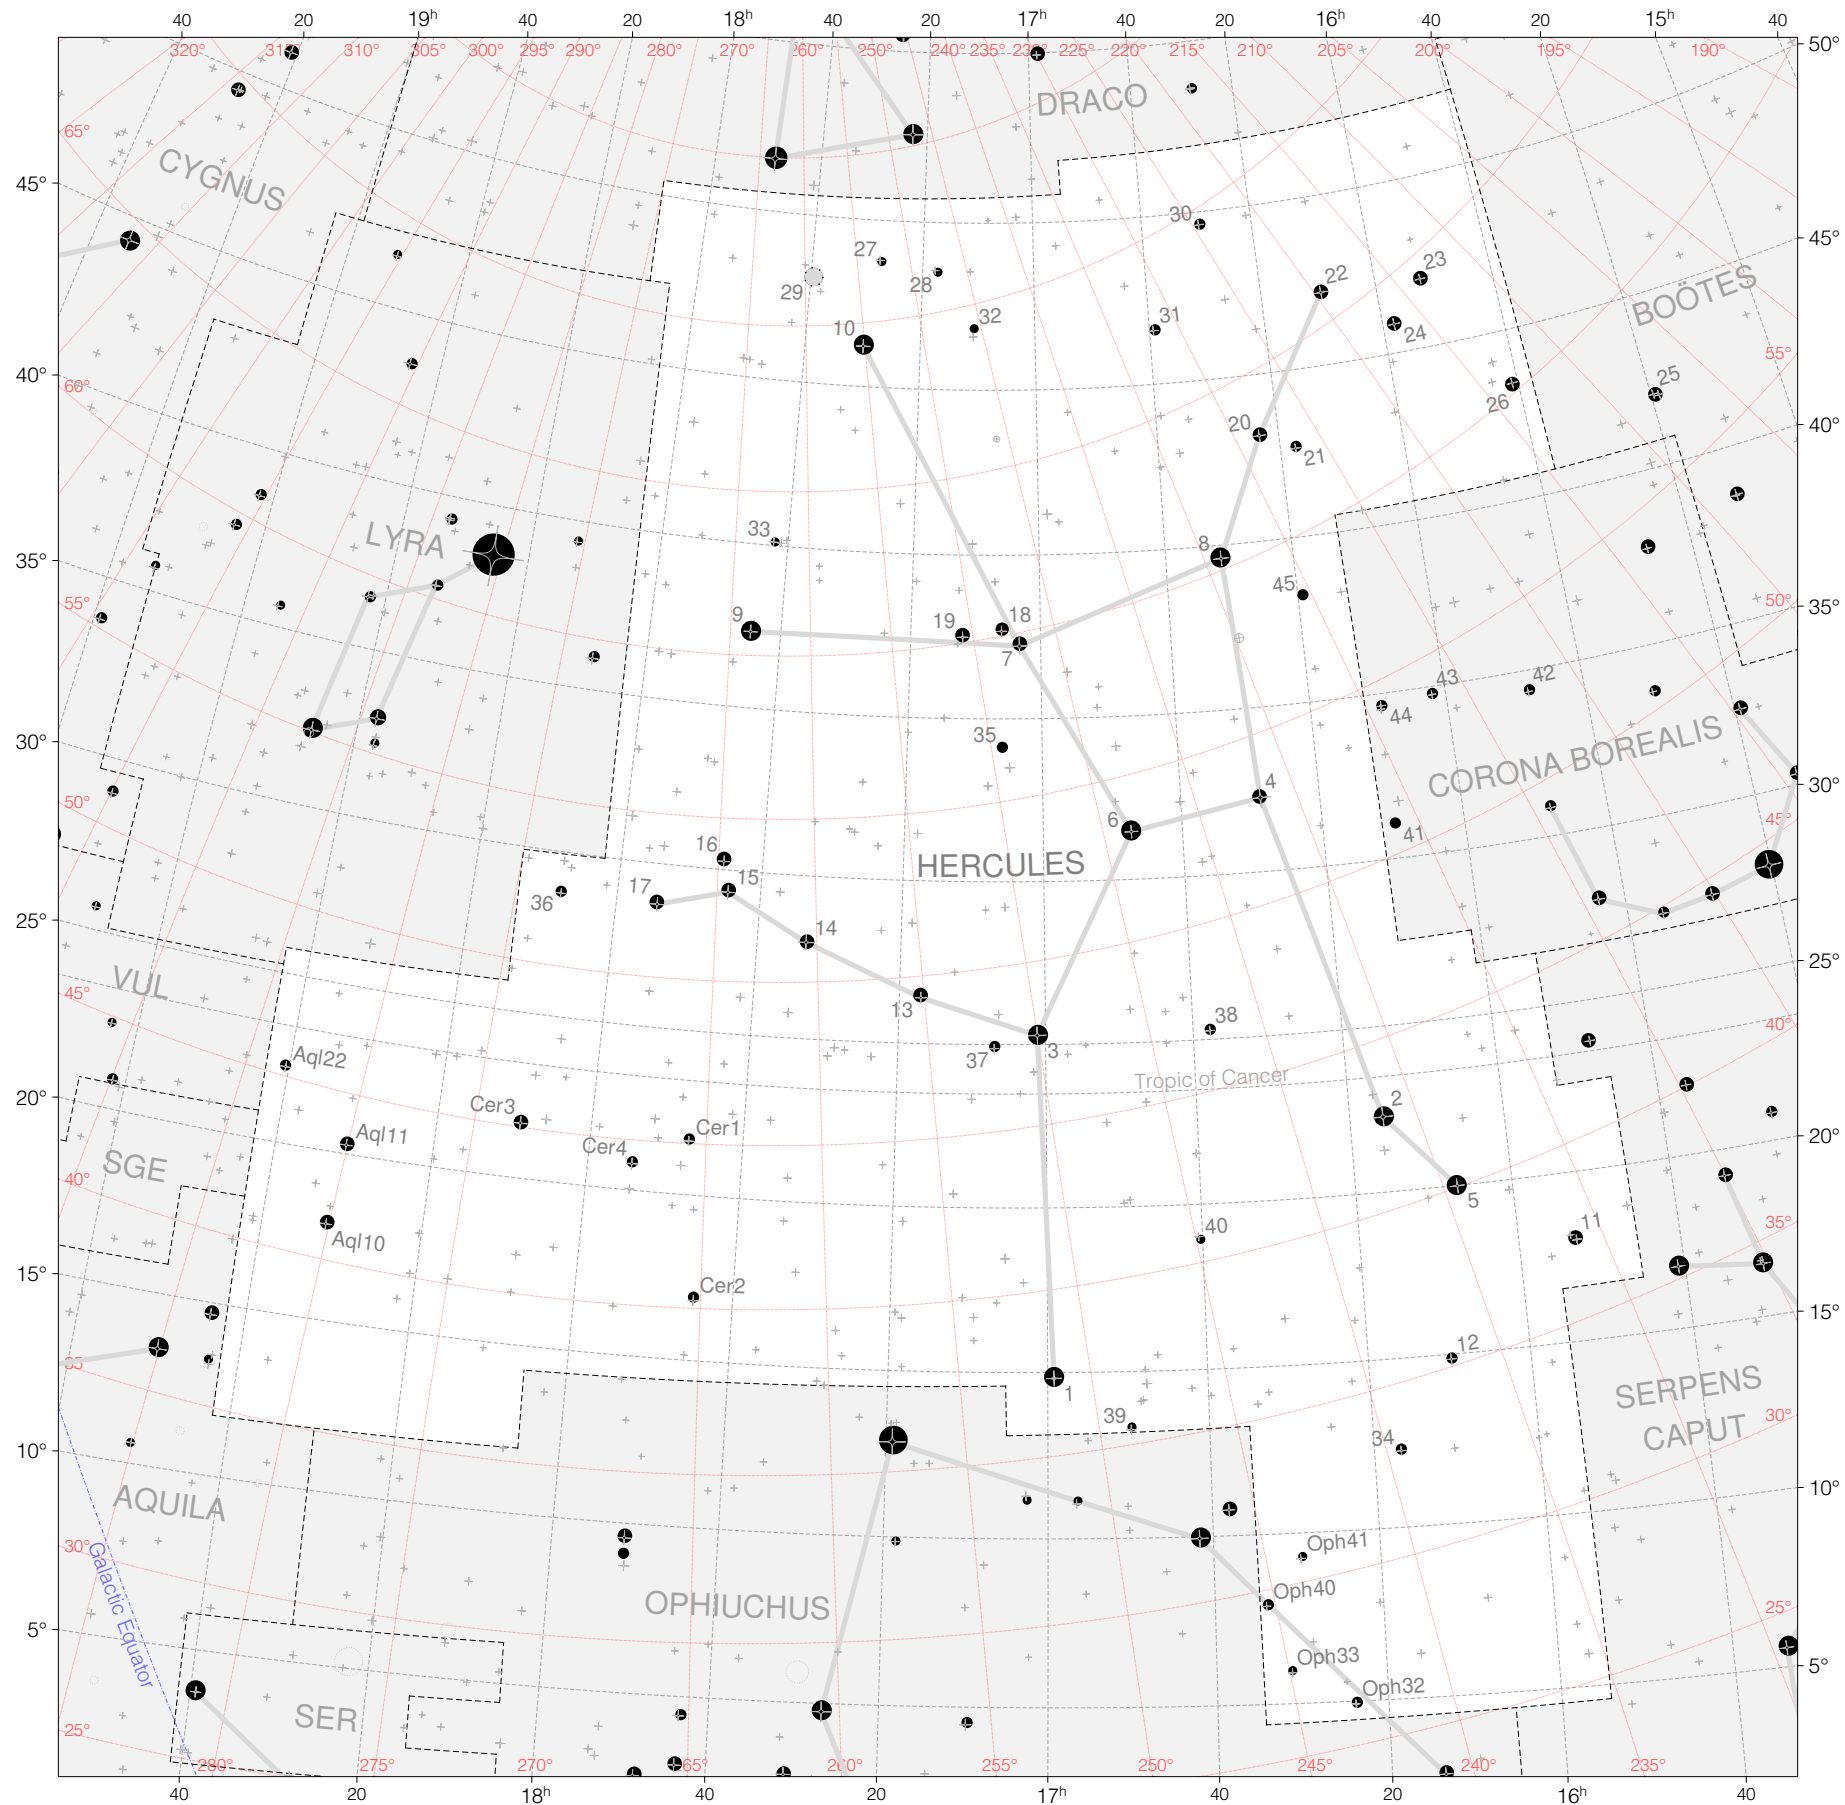

Hevelius Stars in Hercules and Cerberus

Magnitudes:  1 2 3 4 5 6 7

Scale at center:  0° 2° 4°