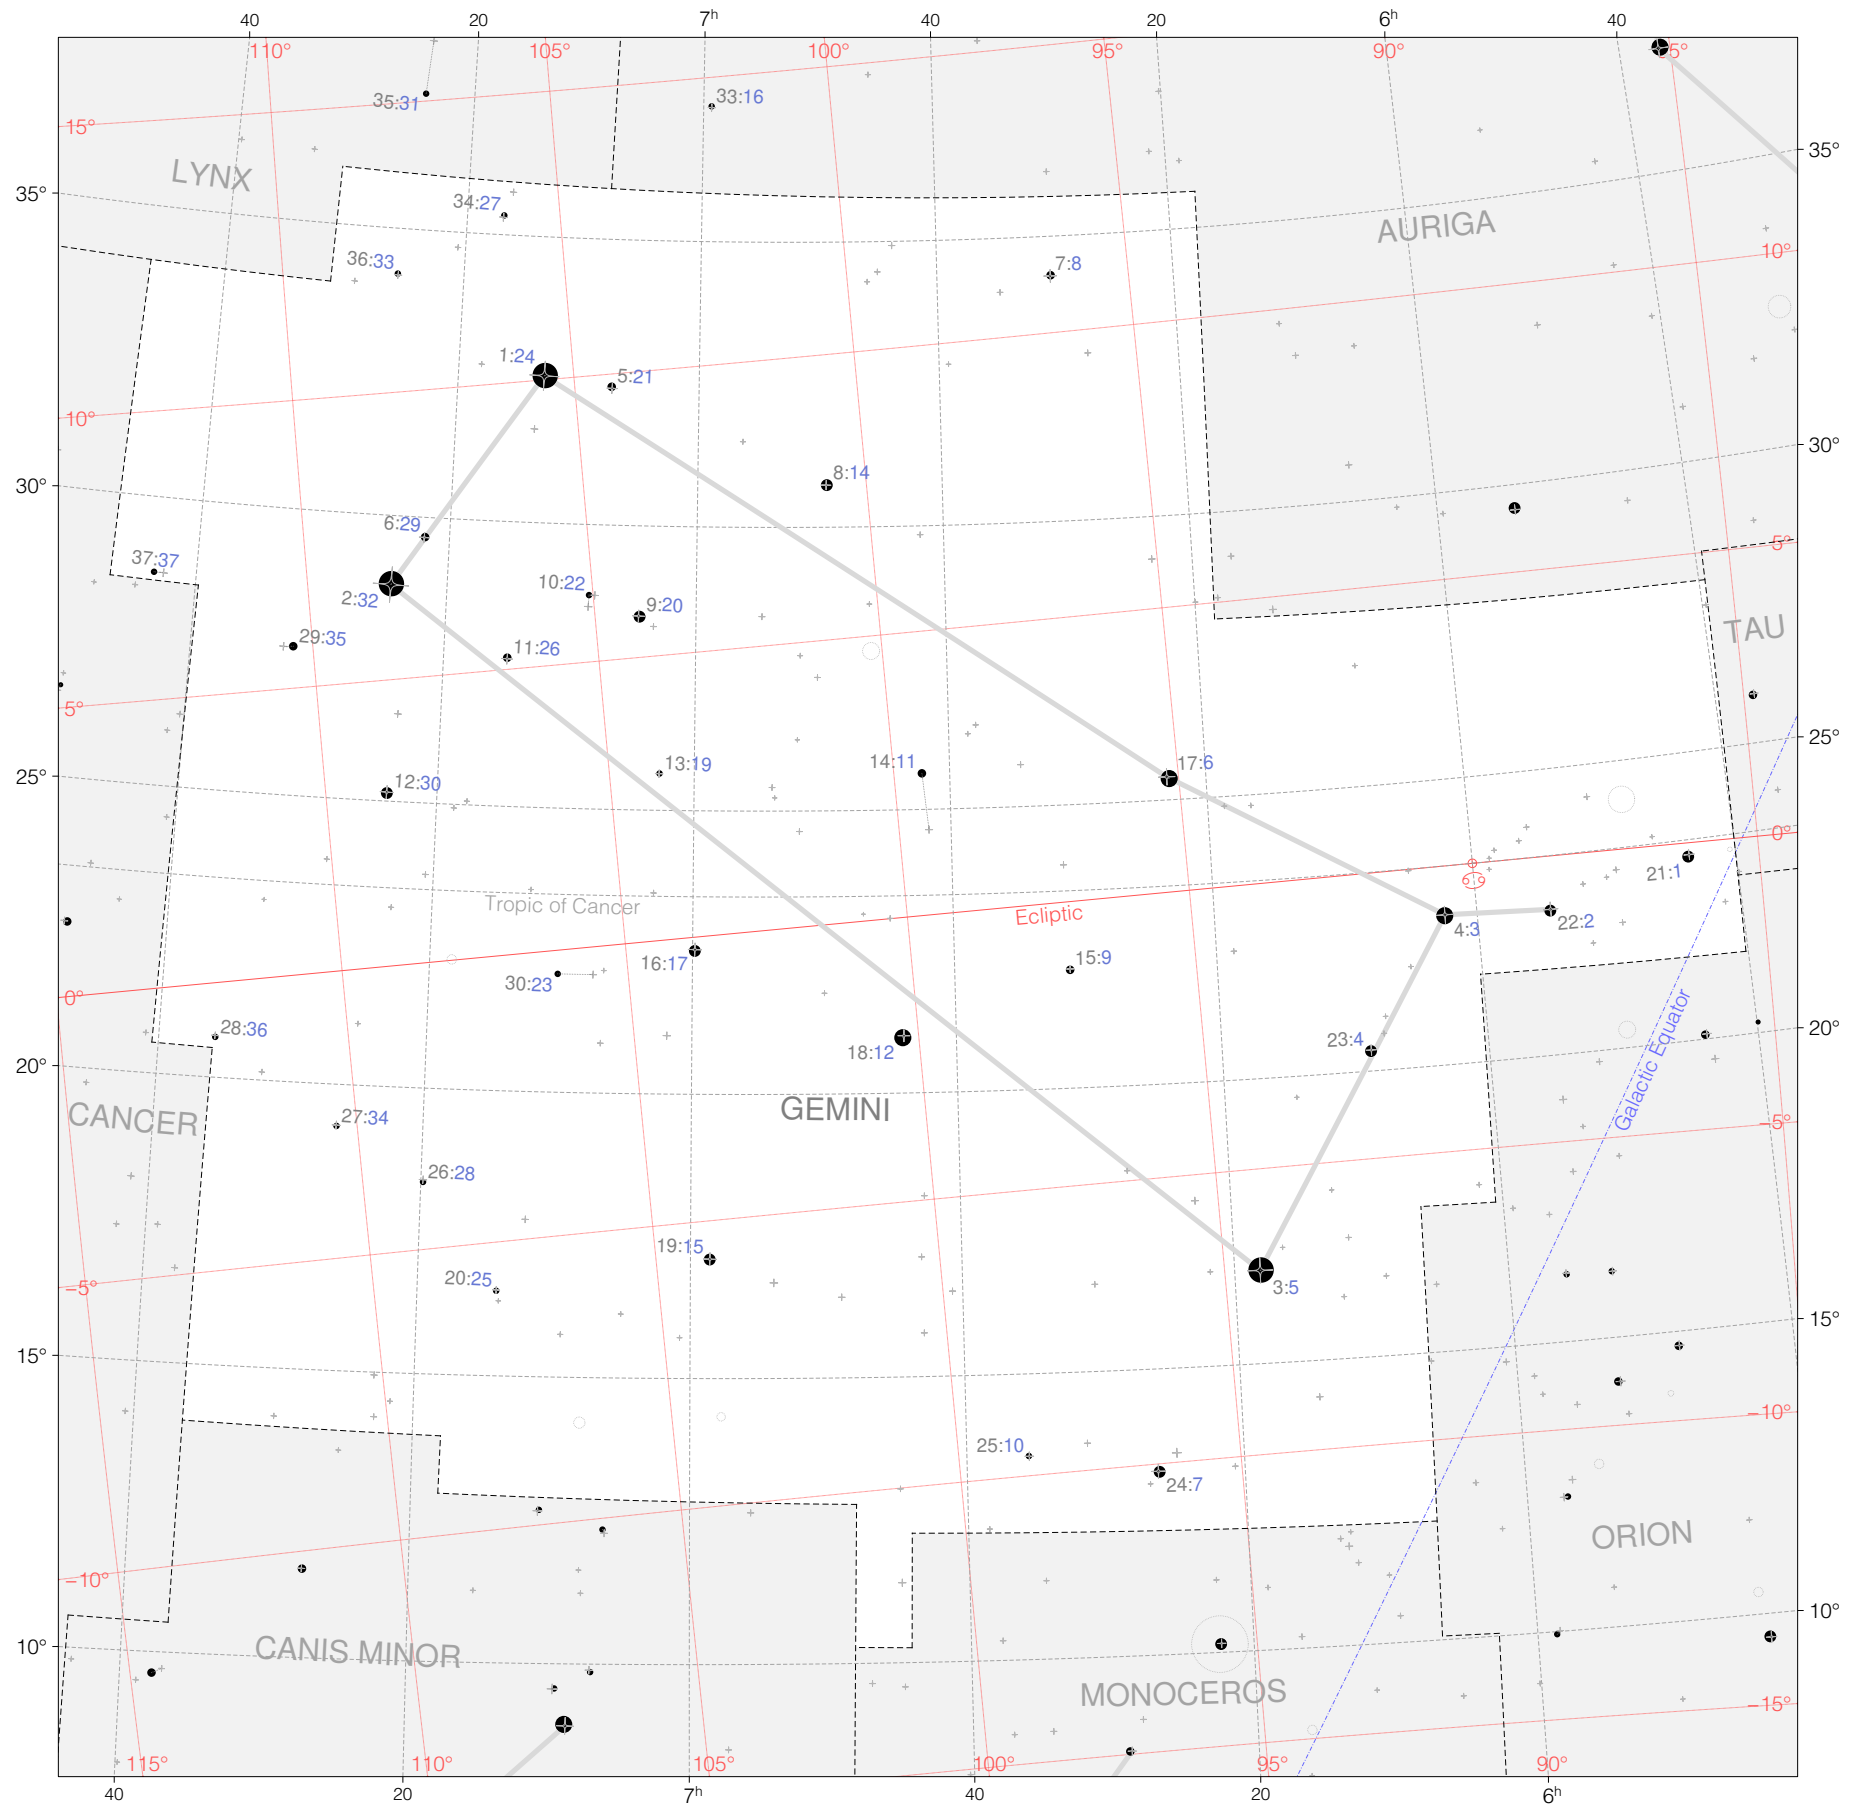

Hevelius Stars in Gemini

Magnitudes:  1 2 3 4 5 6

Scale at center: 0° 2° 4° 