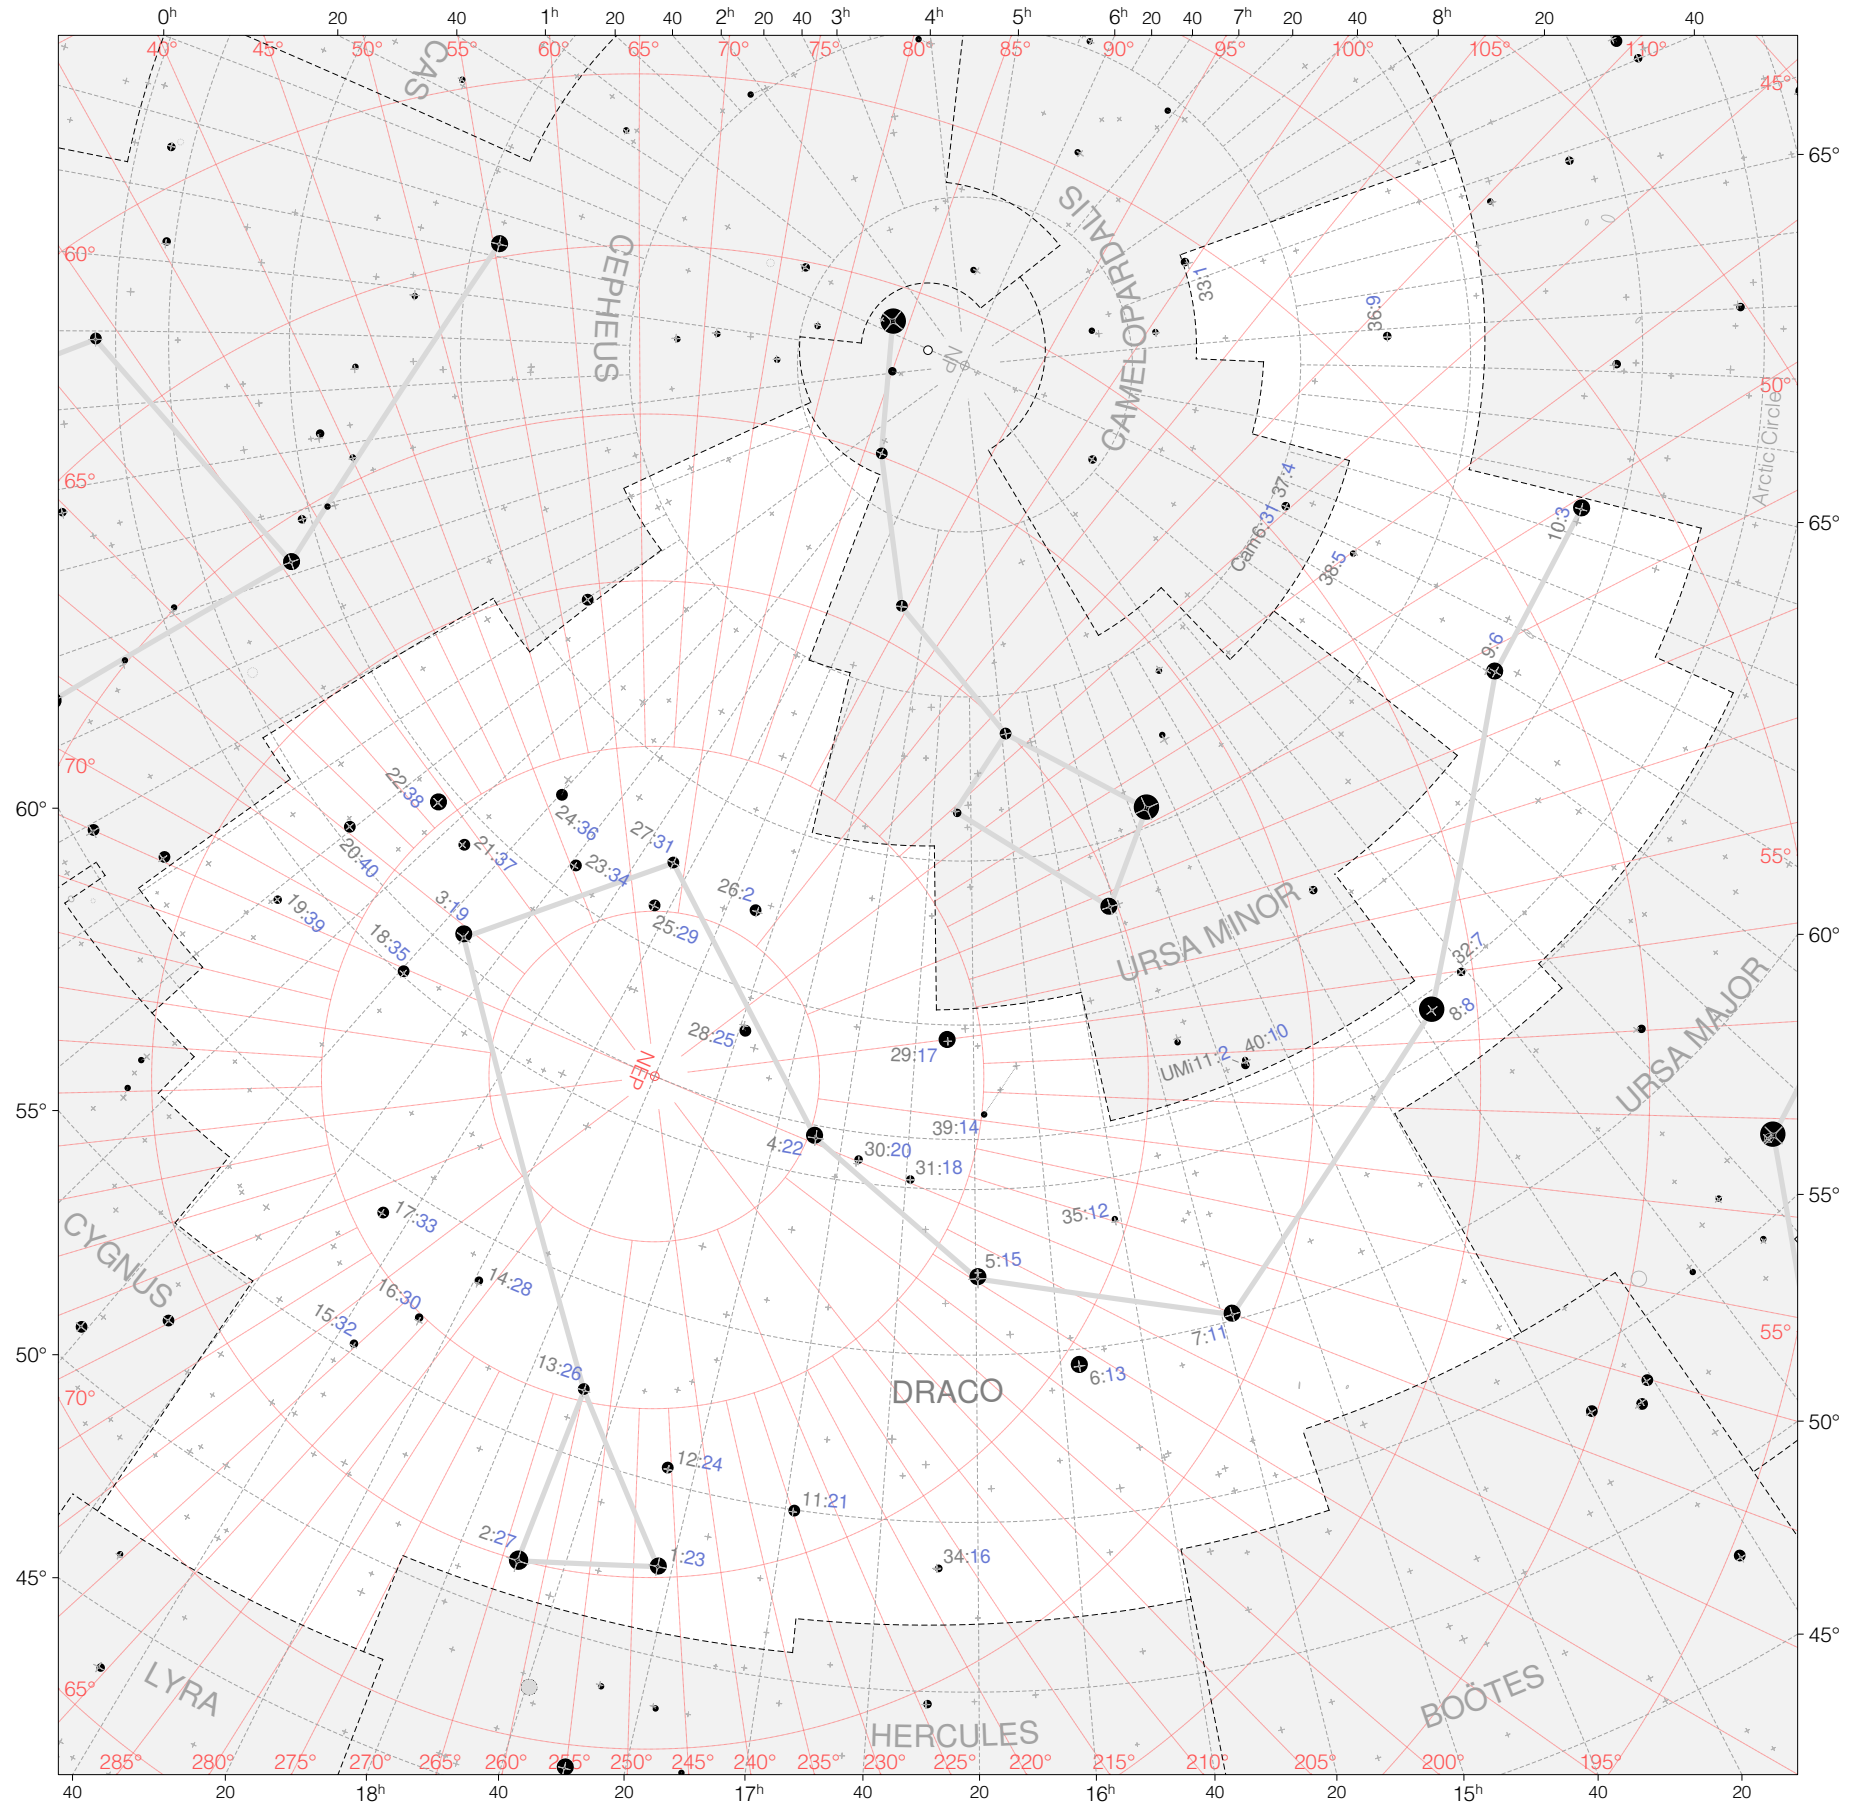

Hevelius Stars in Draco

Magnitudes: 1 2 3 4 5 6

Scale at center: 0° 2° 4°