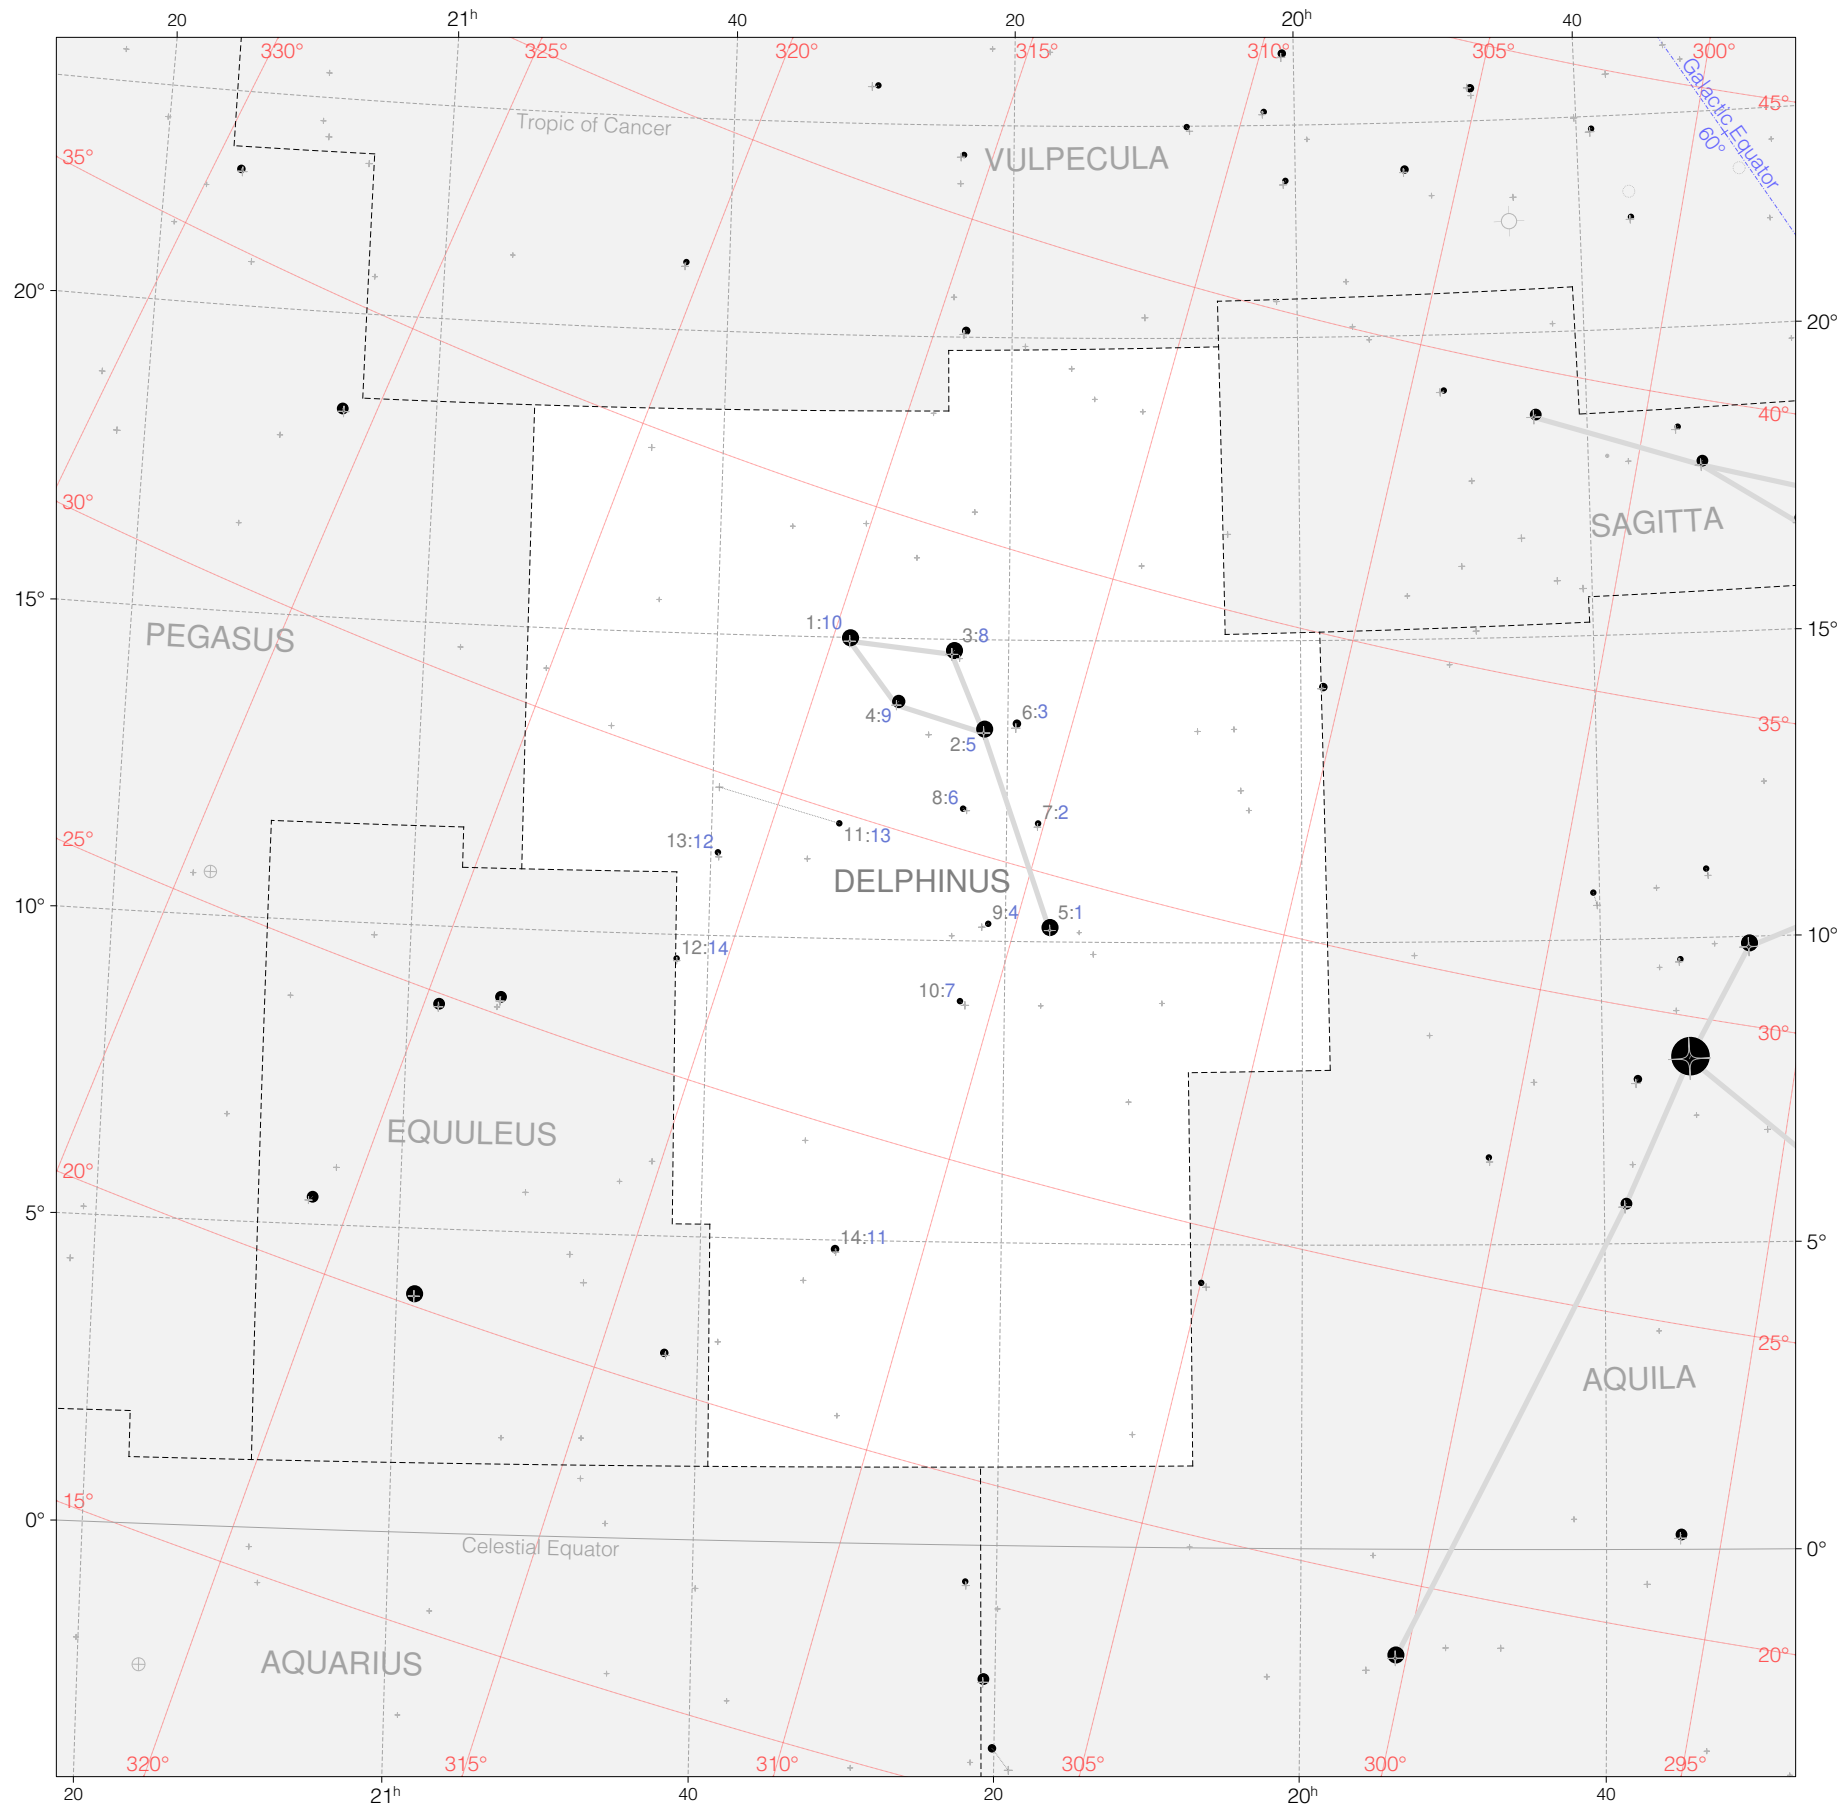

Hevelius Stars in Delphinus

Magnitudes:  1 2 3 4 5 6

Scale at center: 0° 2° 4° 