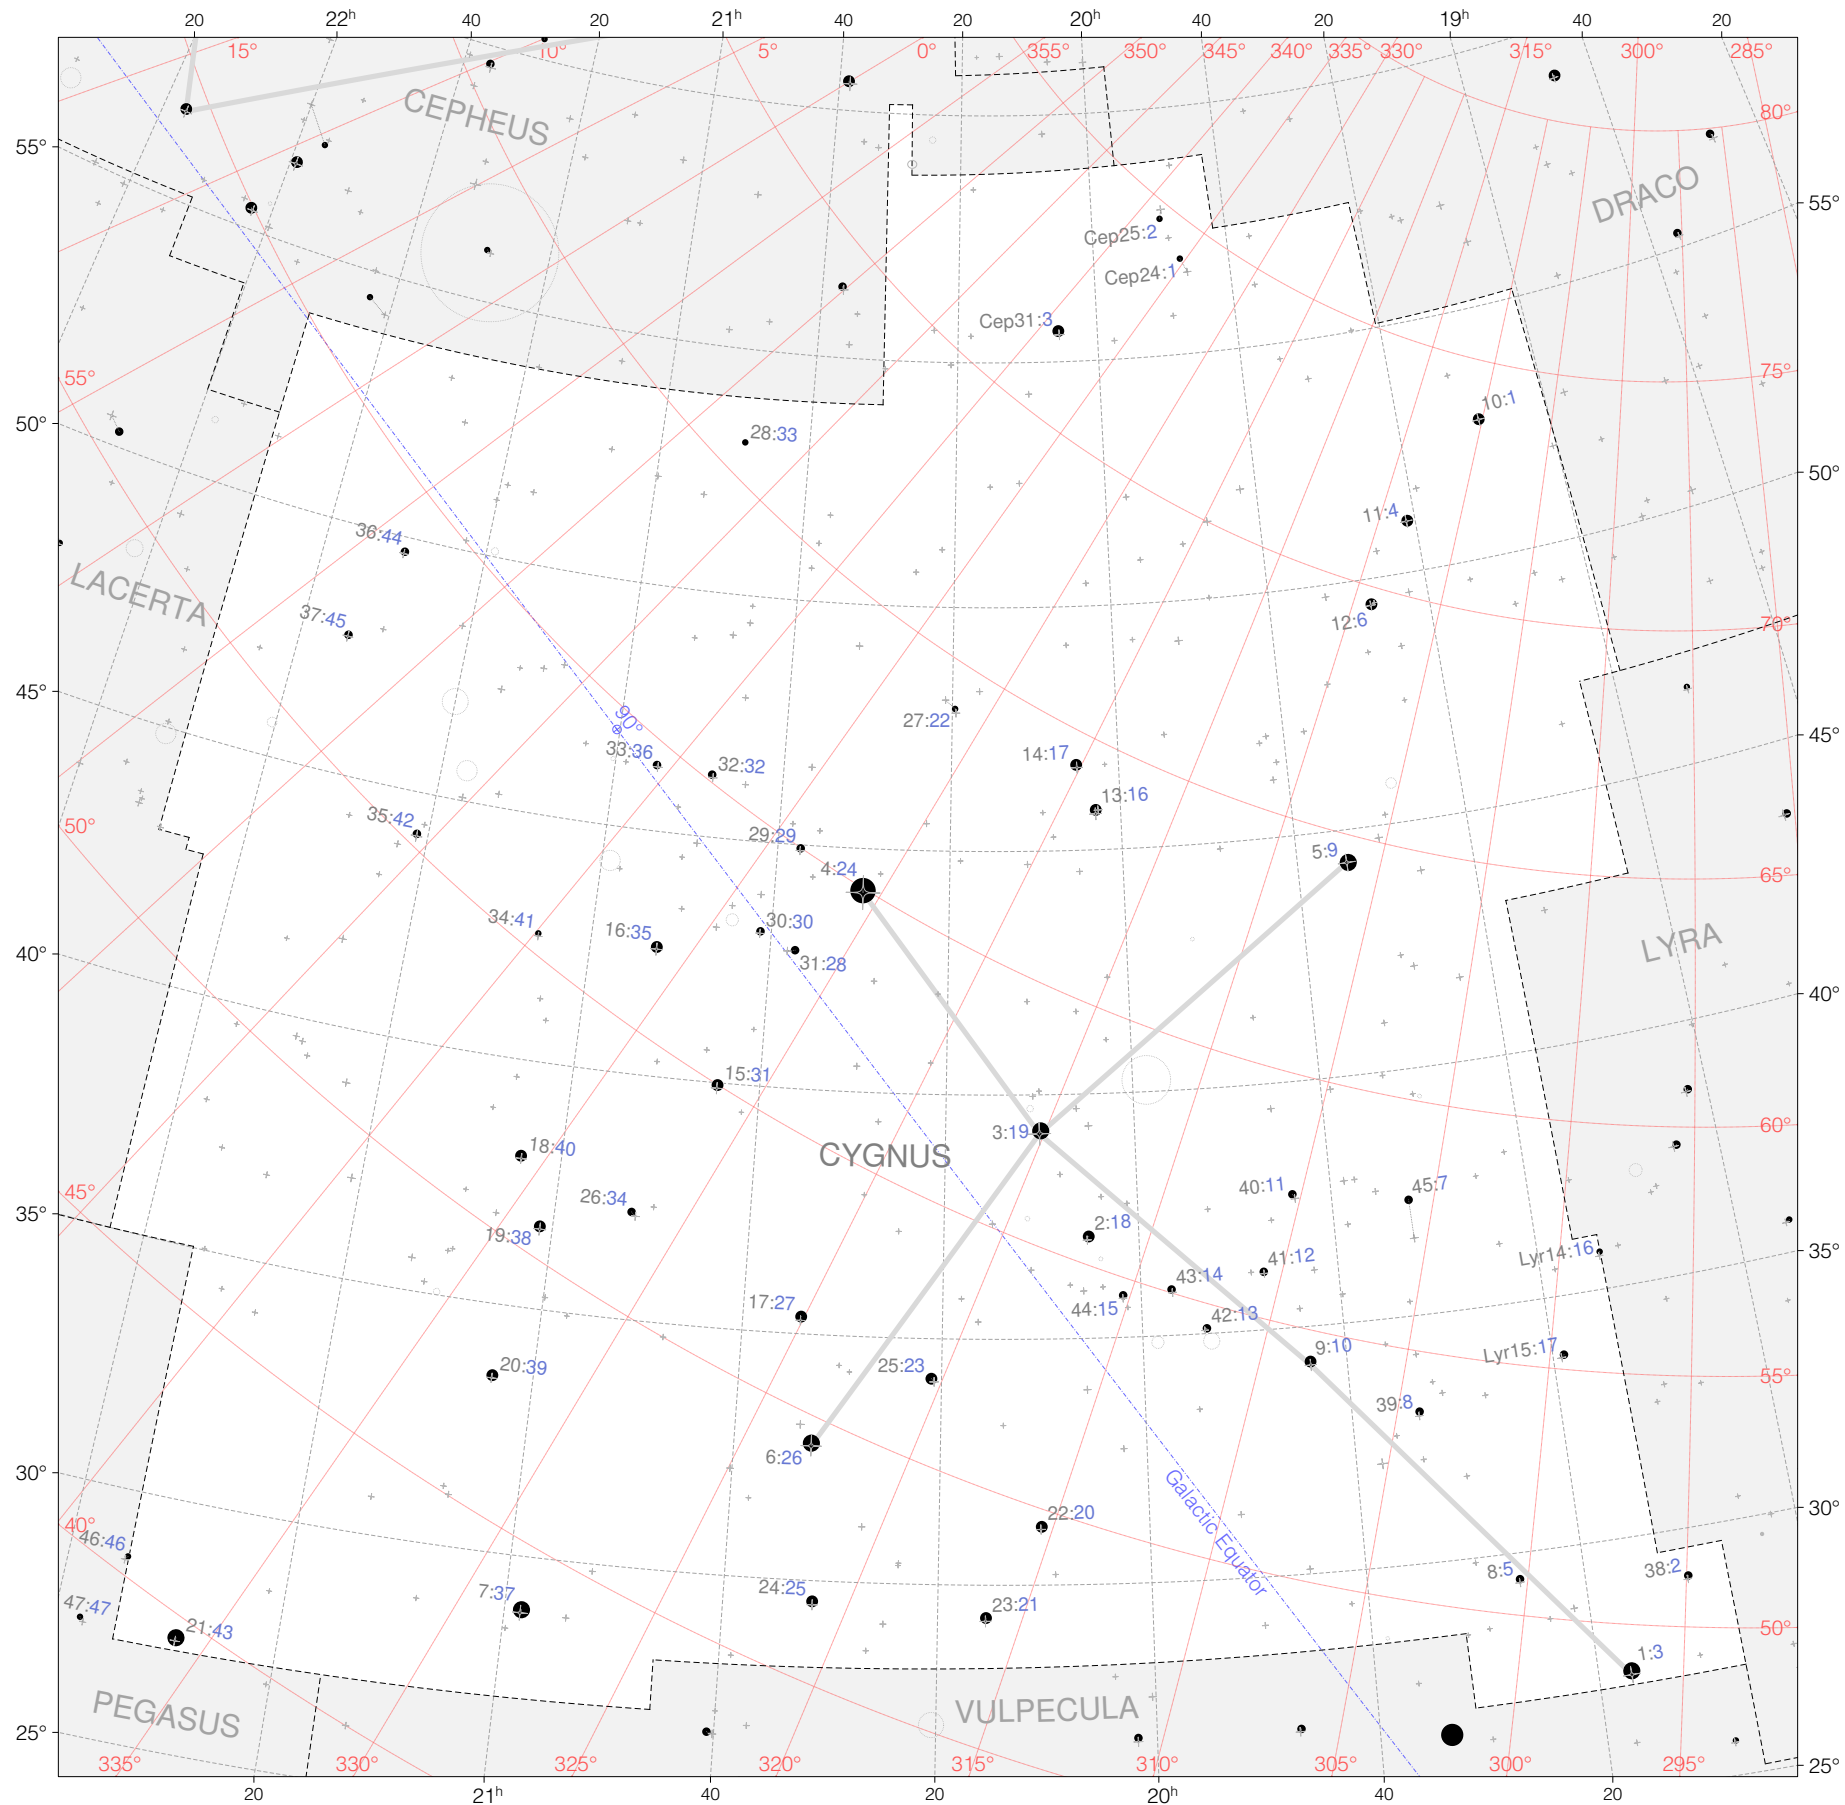

Hevelius Stars in Cygnus

Magnitudes: 1 2 3 4 5 6

Scale at center: 0° 2° 4°