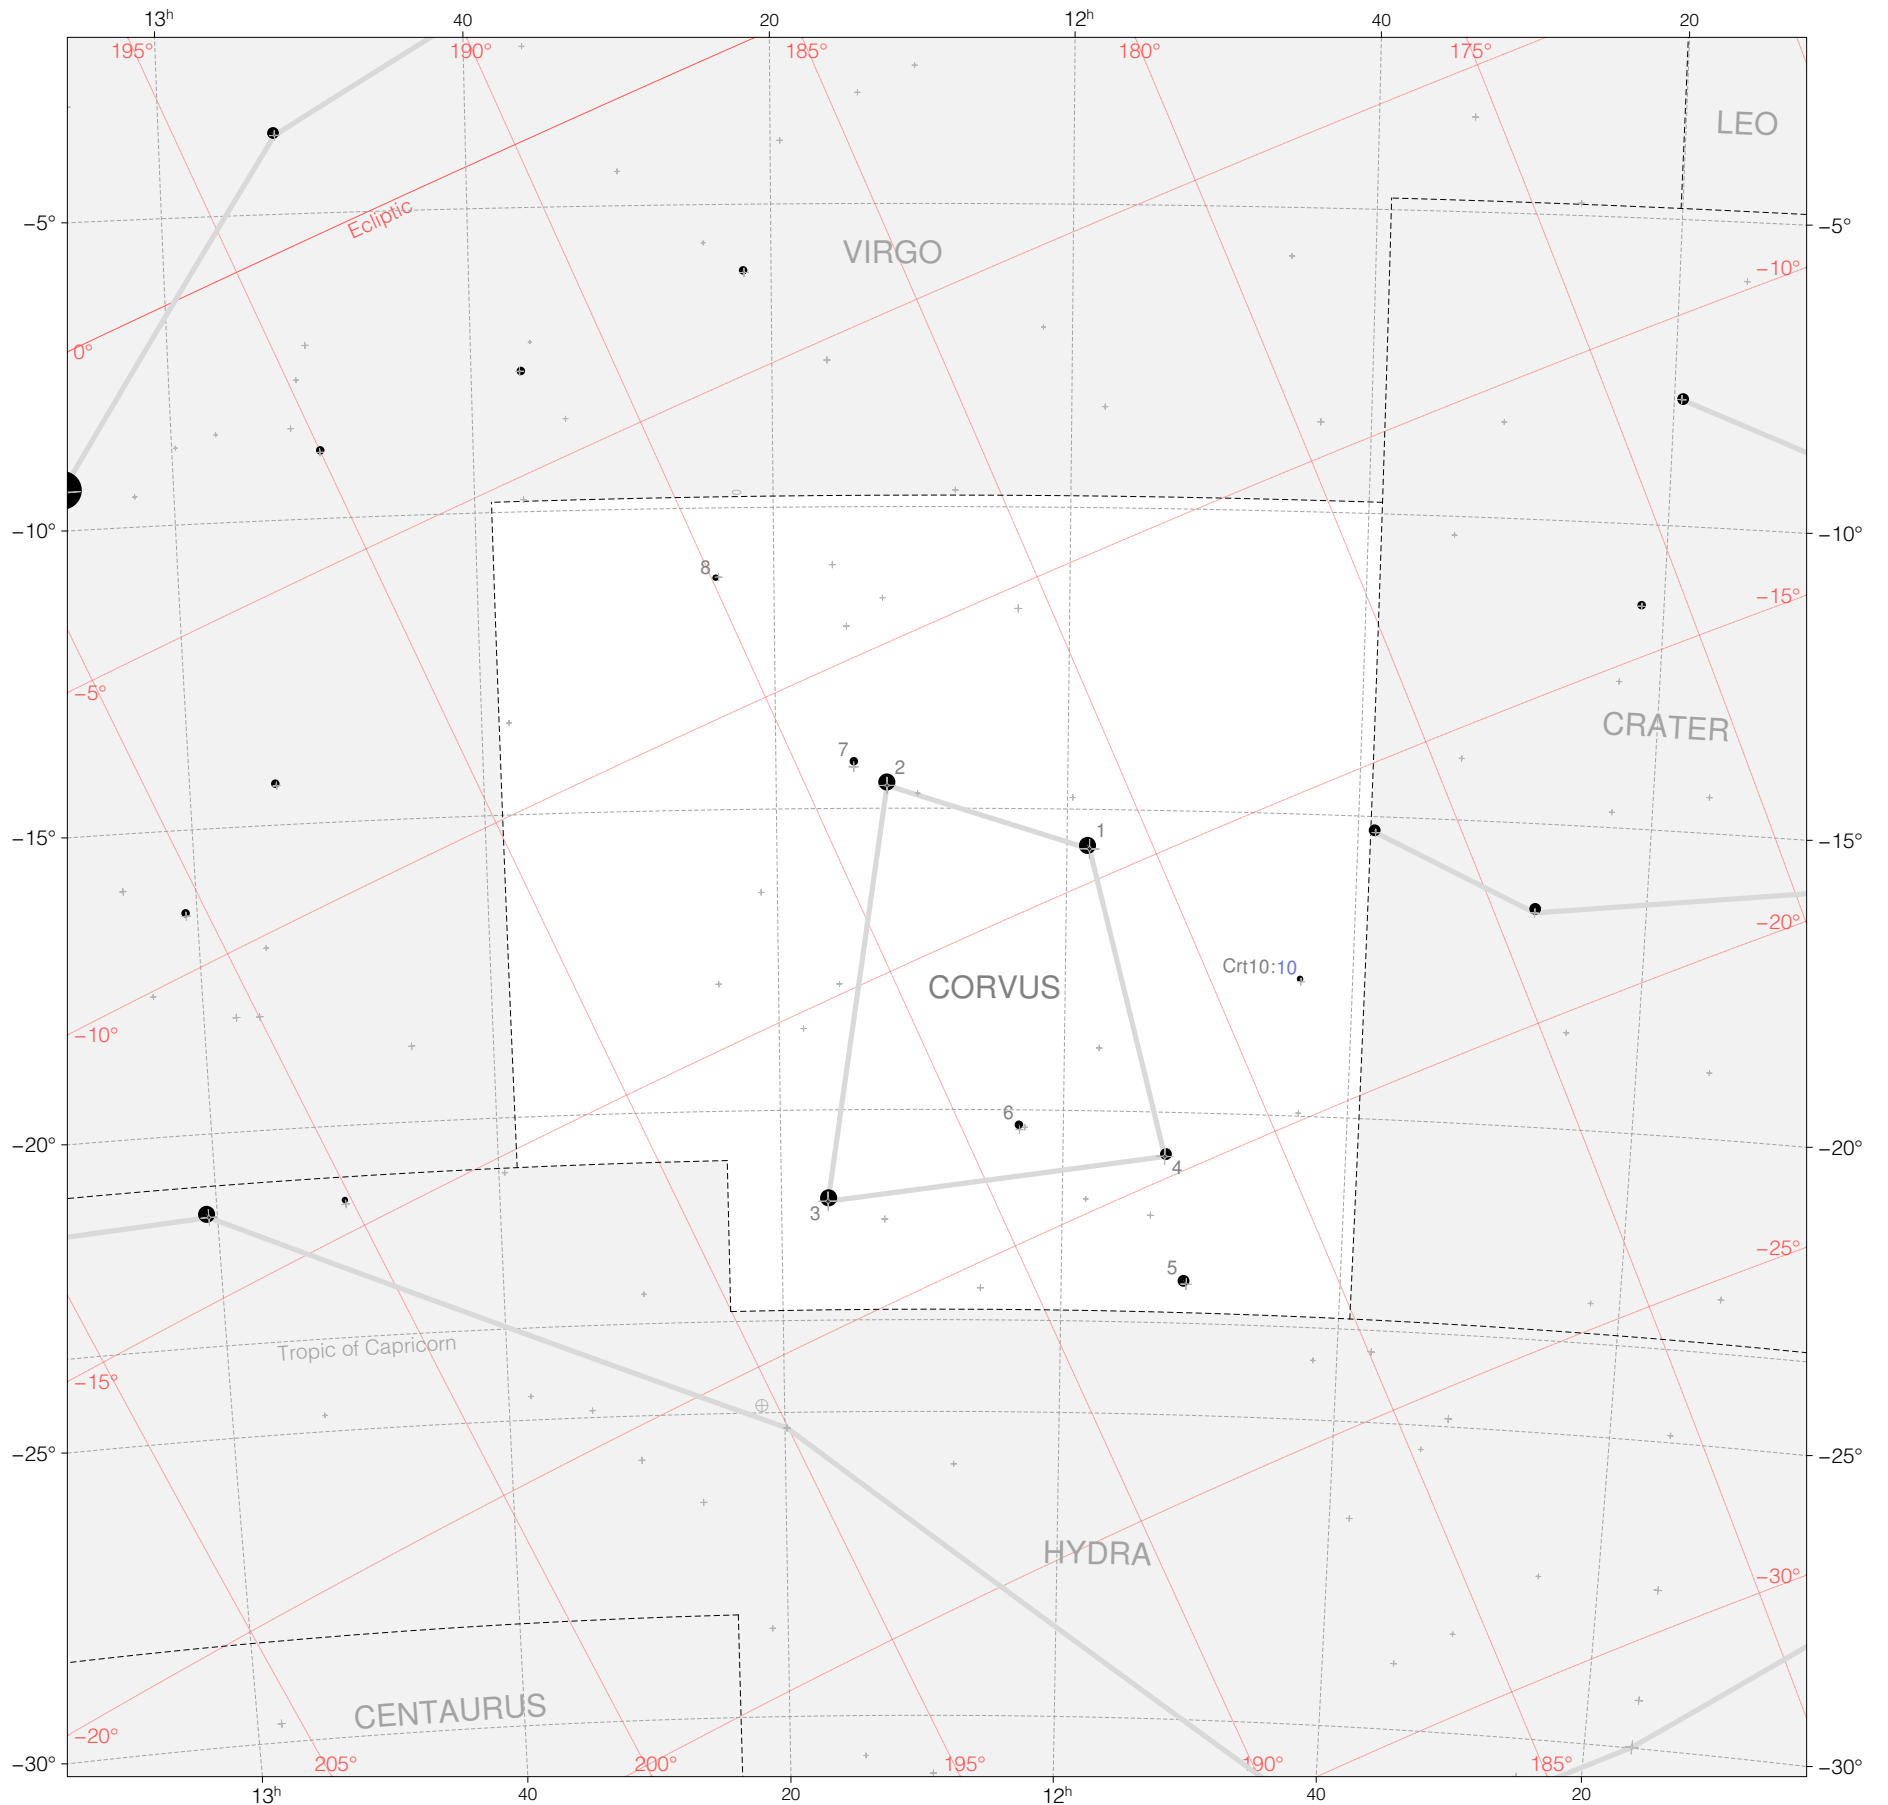

Hevelius Stars in Corvus

Magnitudes: 1 2 3 4 5 6

Scale at center: 0° 2° 4°