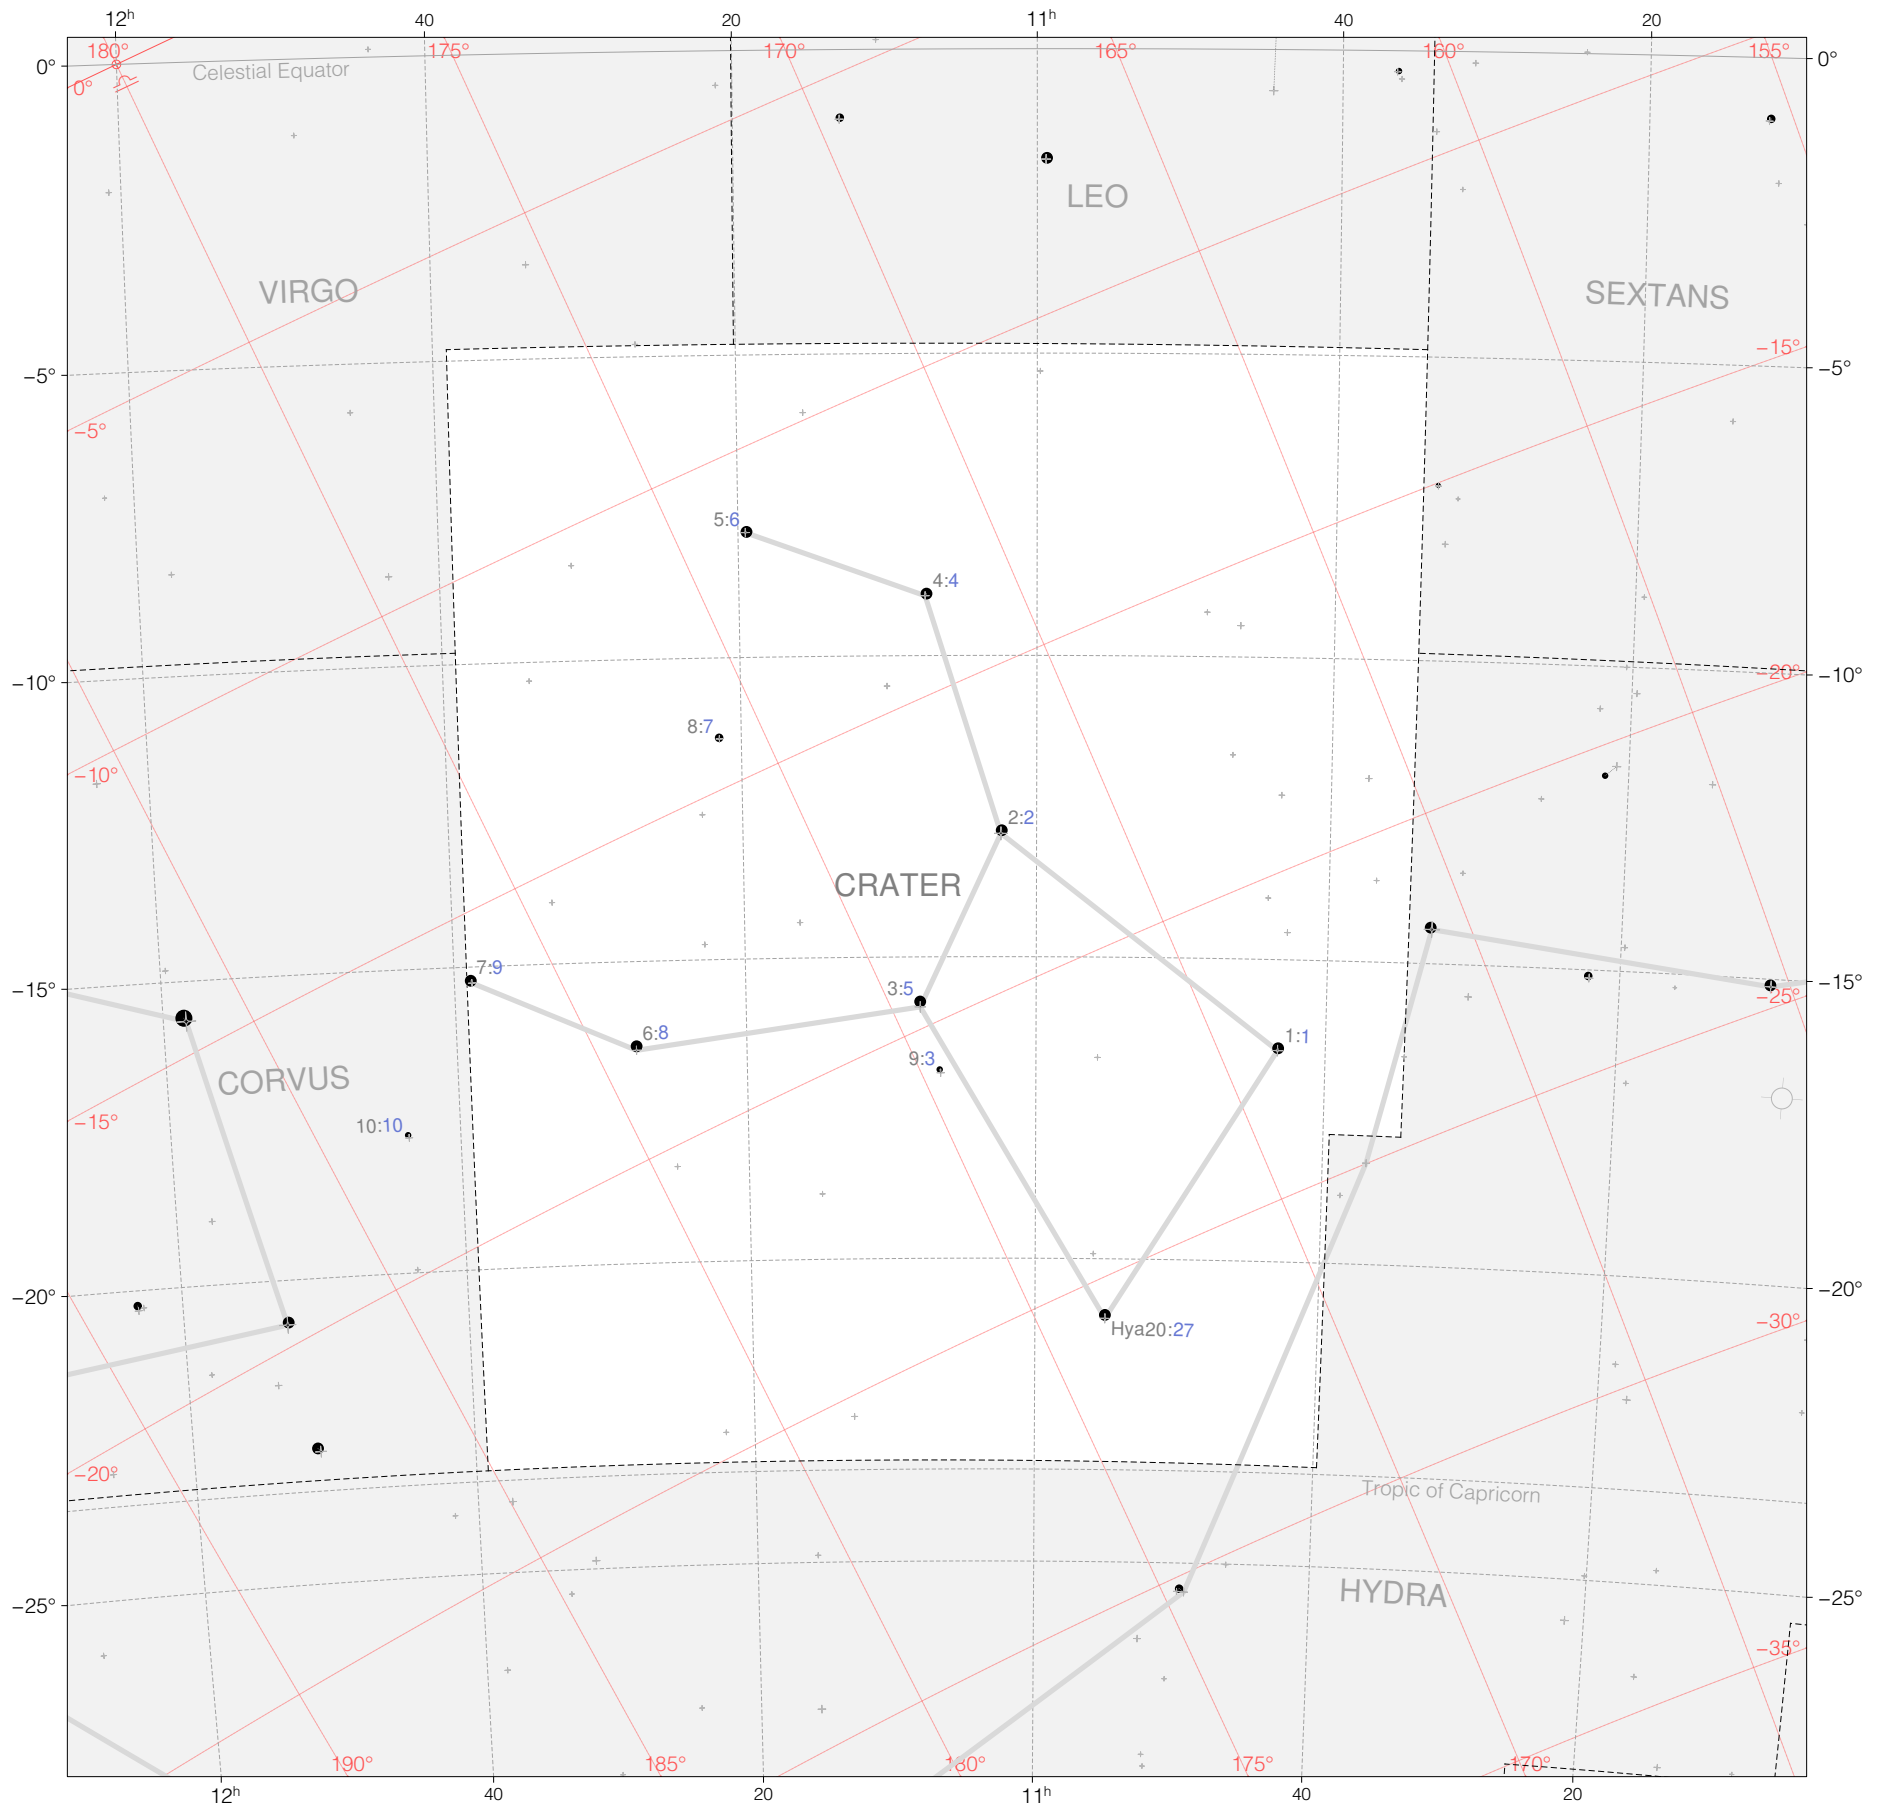

# Hevelius Stars in Crater

Magnitudes: 1 2 3 4 5 6

Scale at center: 0° 2° 4°