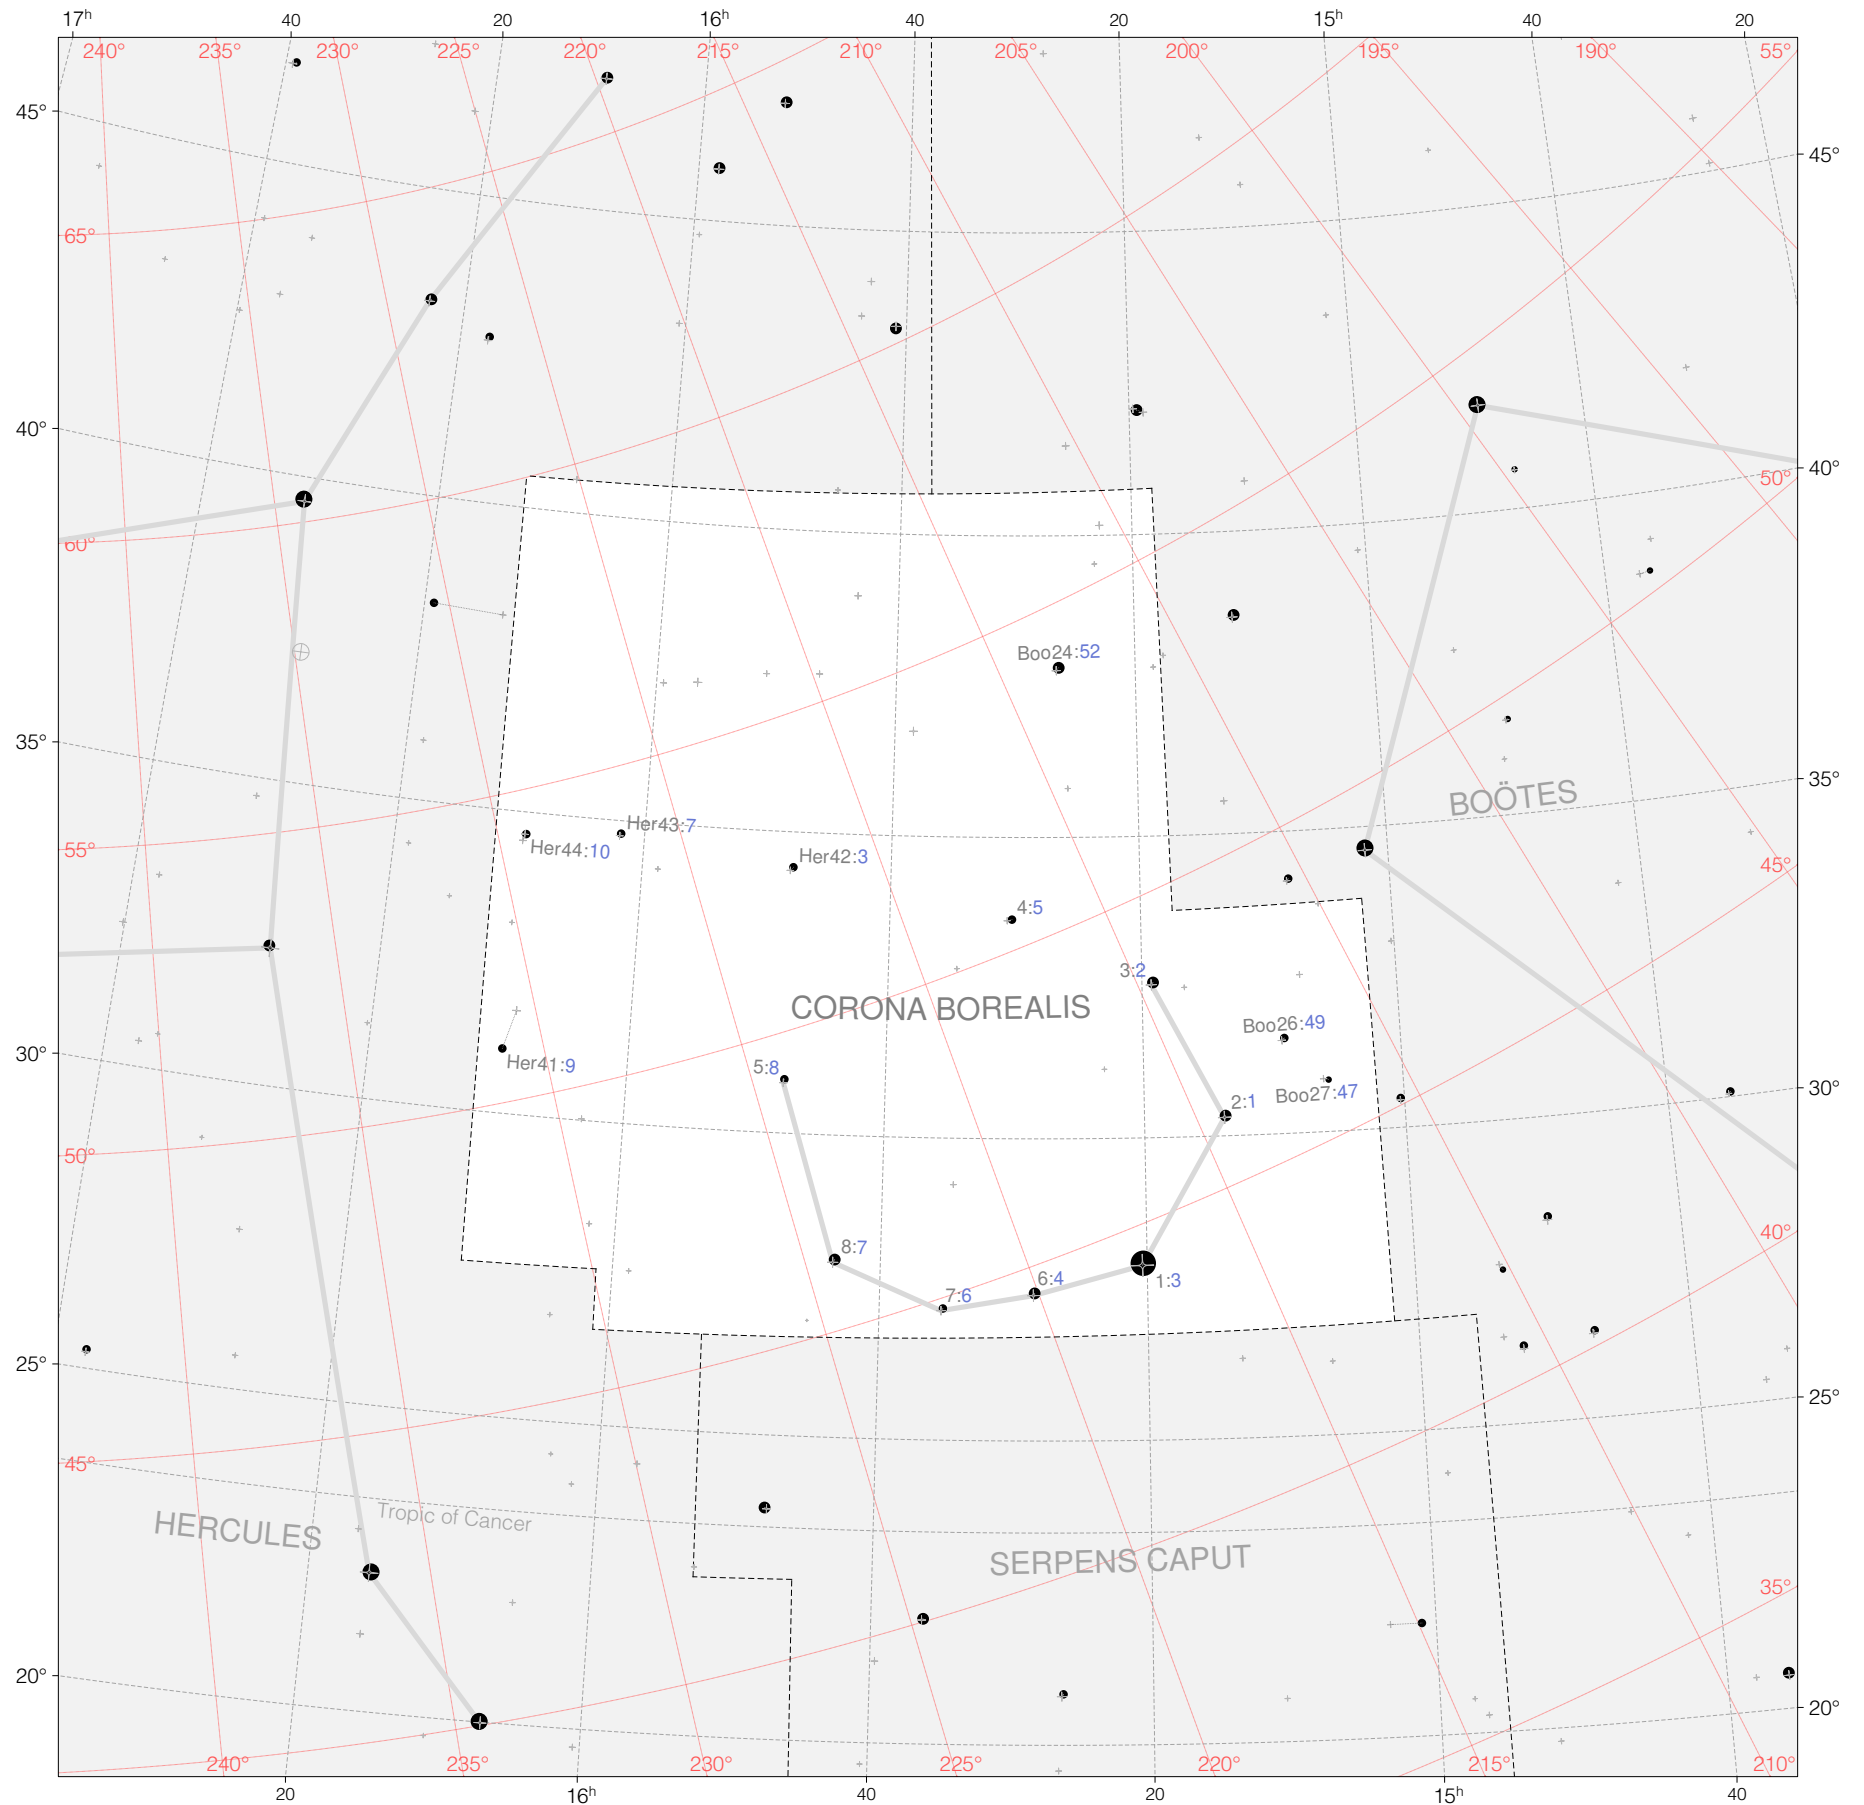

Hevelius Stars in Corona Borealis

Magnitudes: 1 2 3 4 5 6

Scale at center: 0° 2° 4°