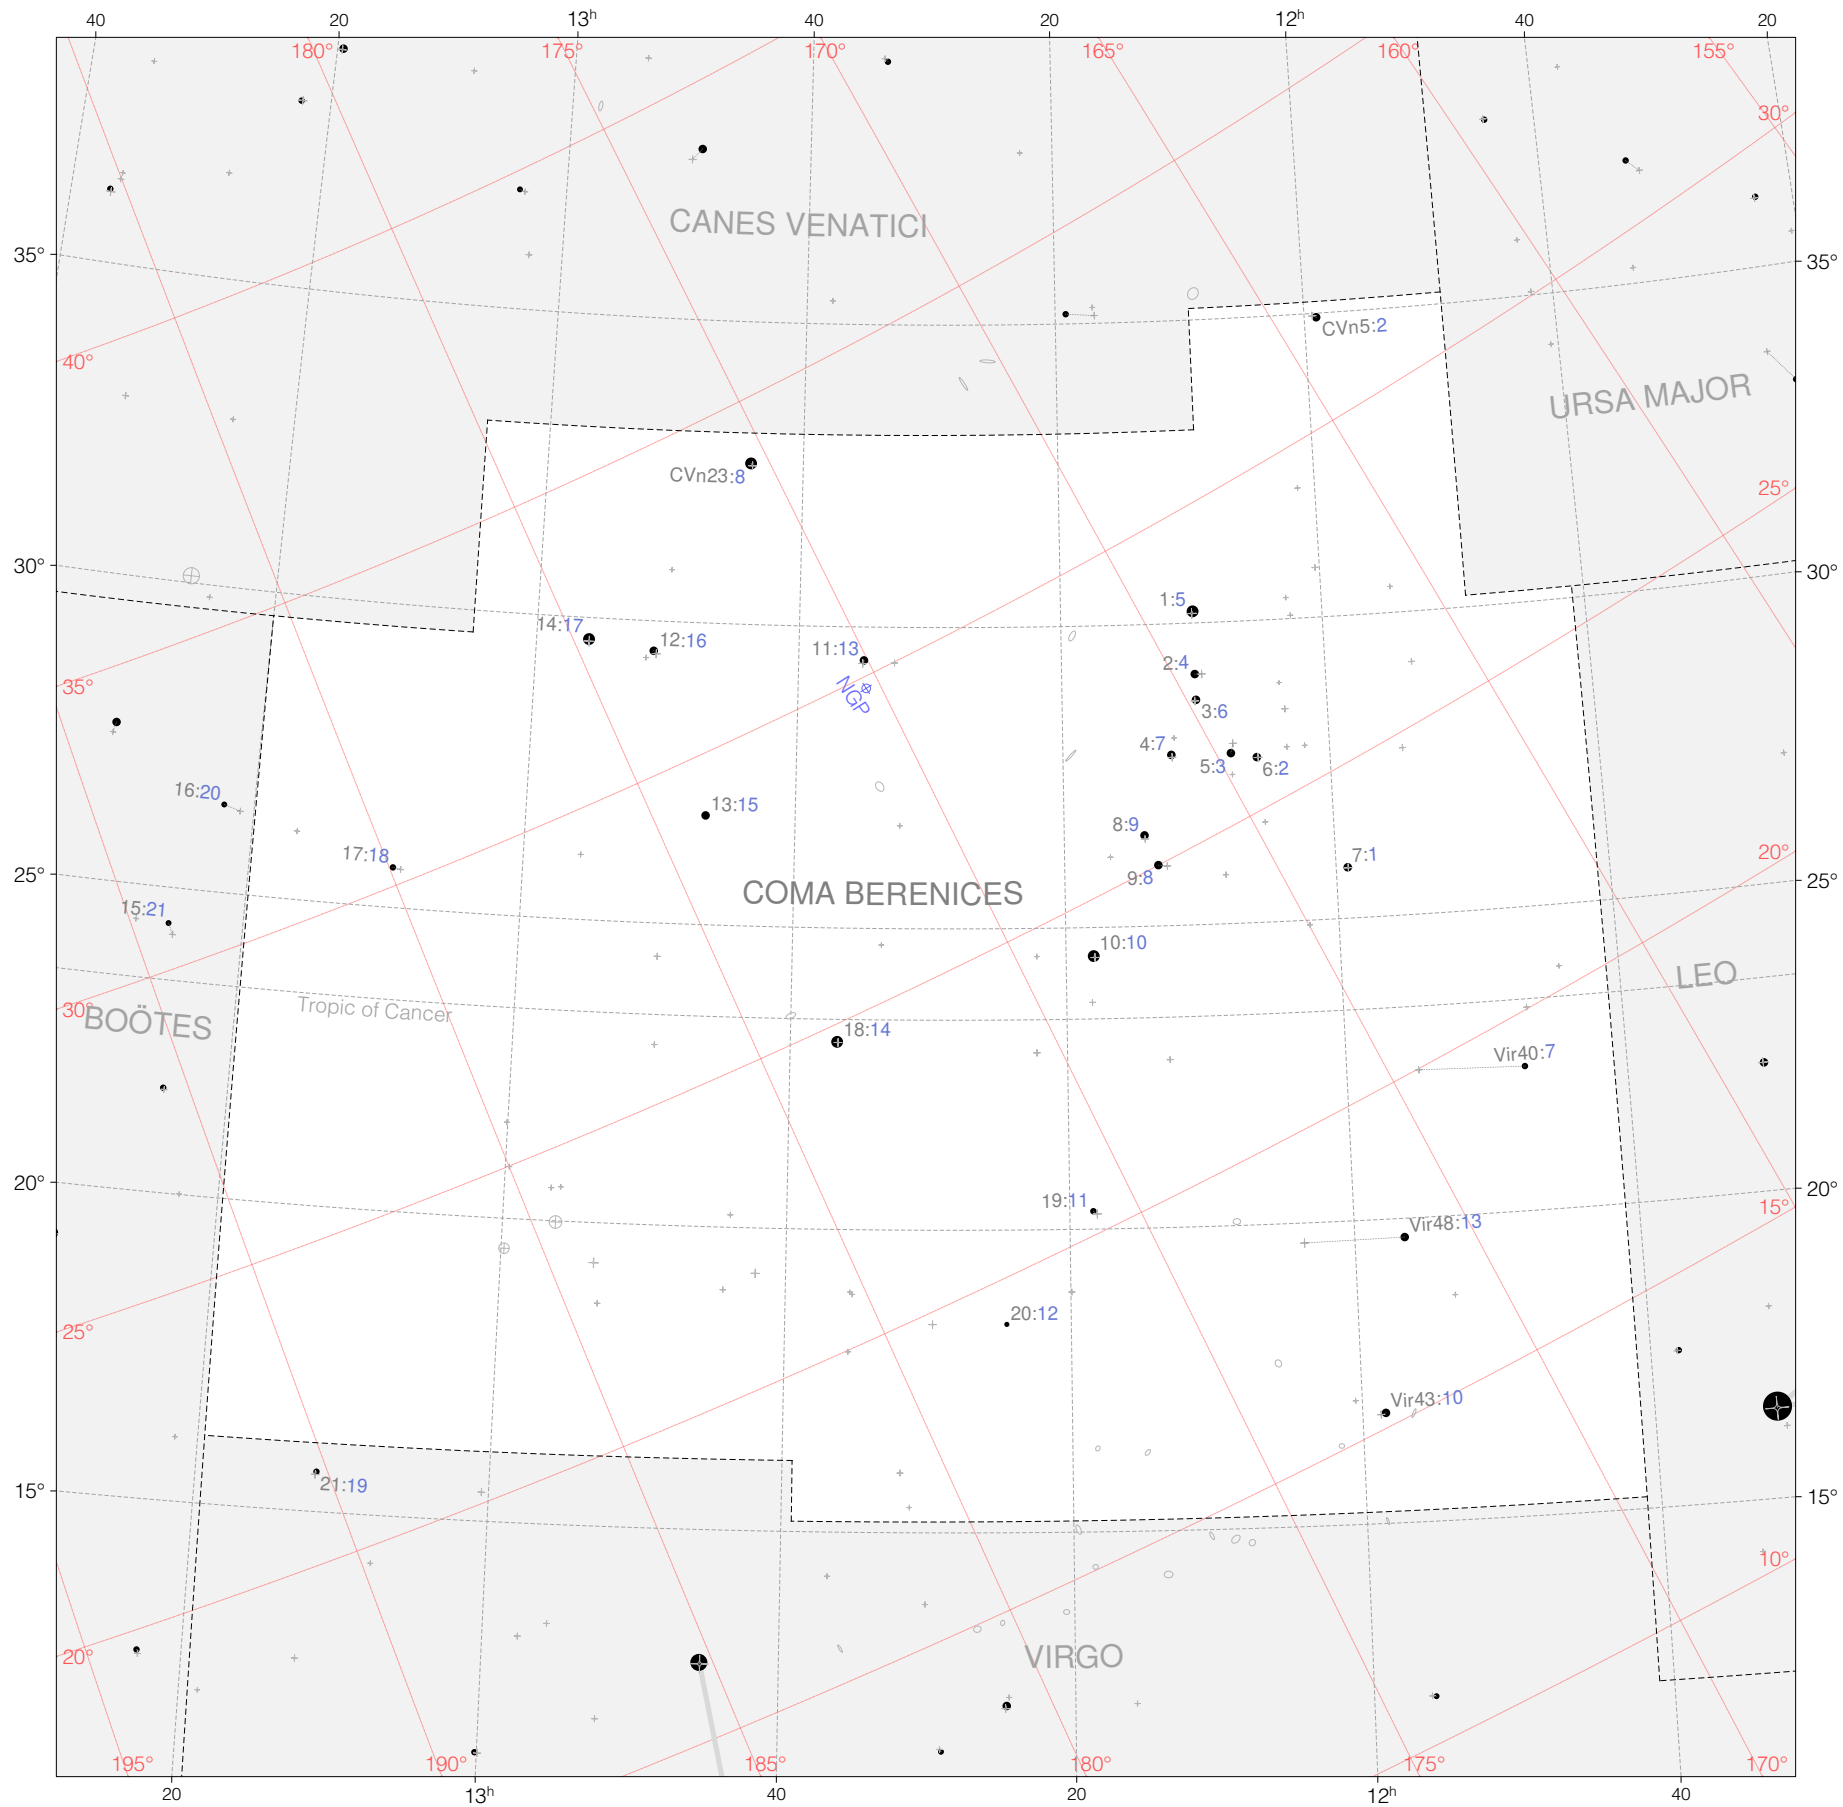

# Hevelius Stars in Coma Berenices

Magnitudes: 1 2 3 4 5 6

Scale at center: 0° 2° 4°