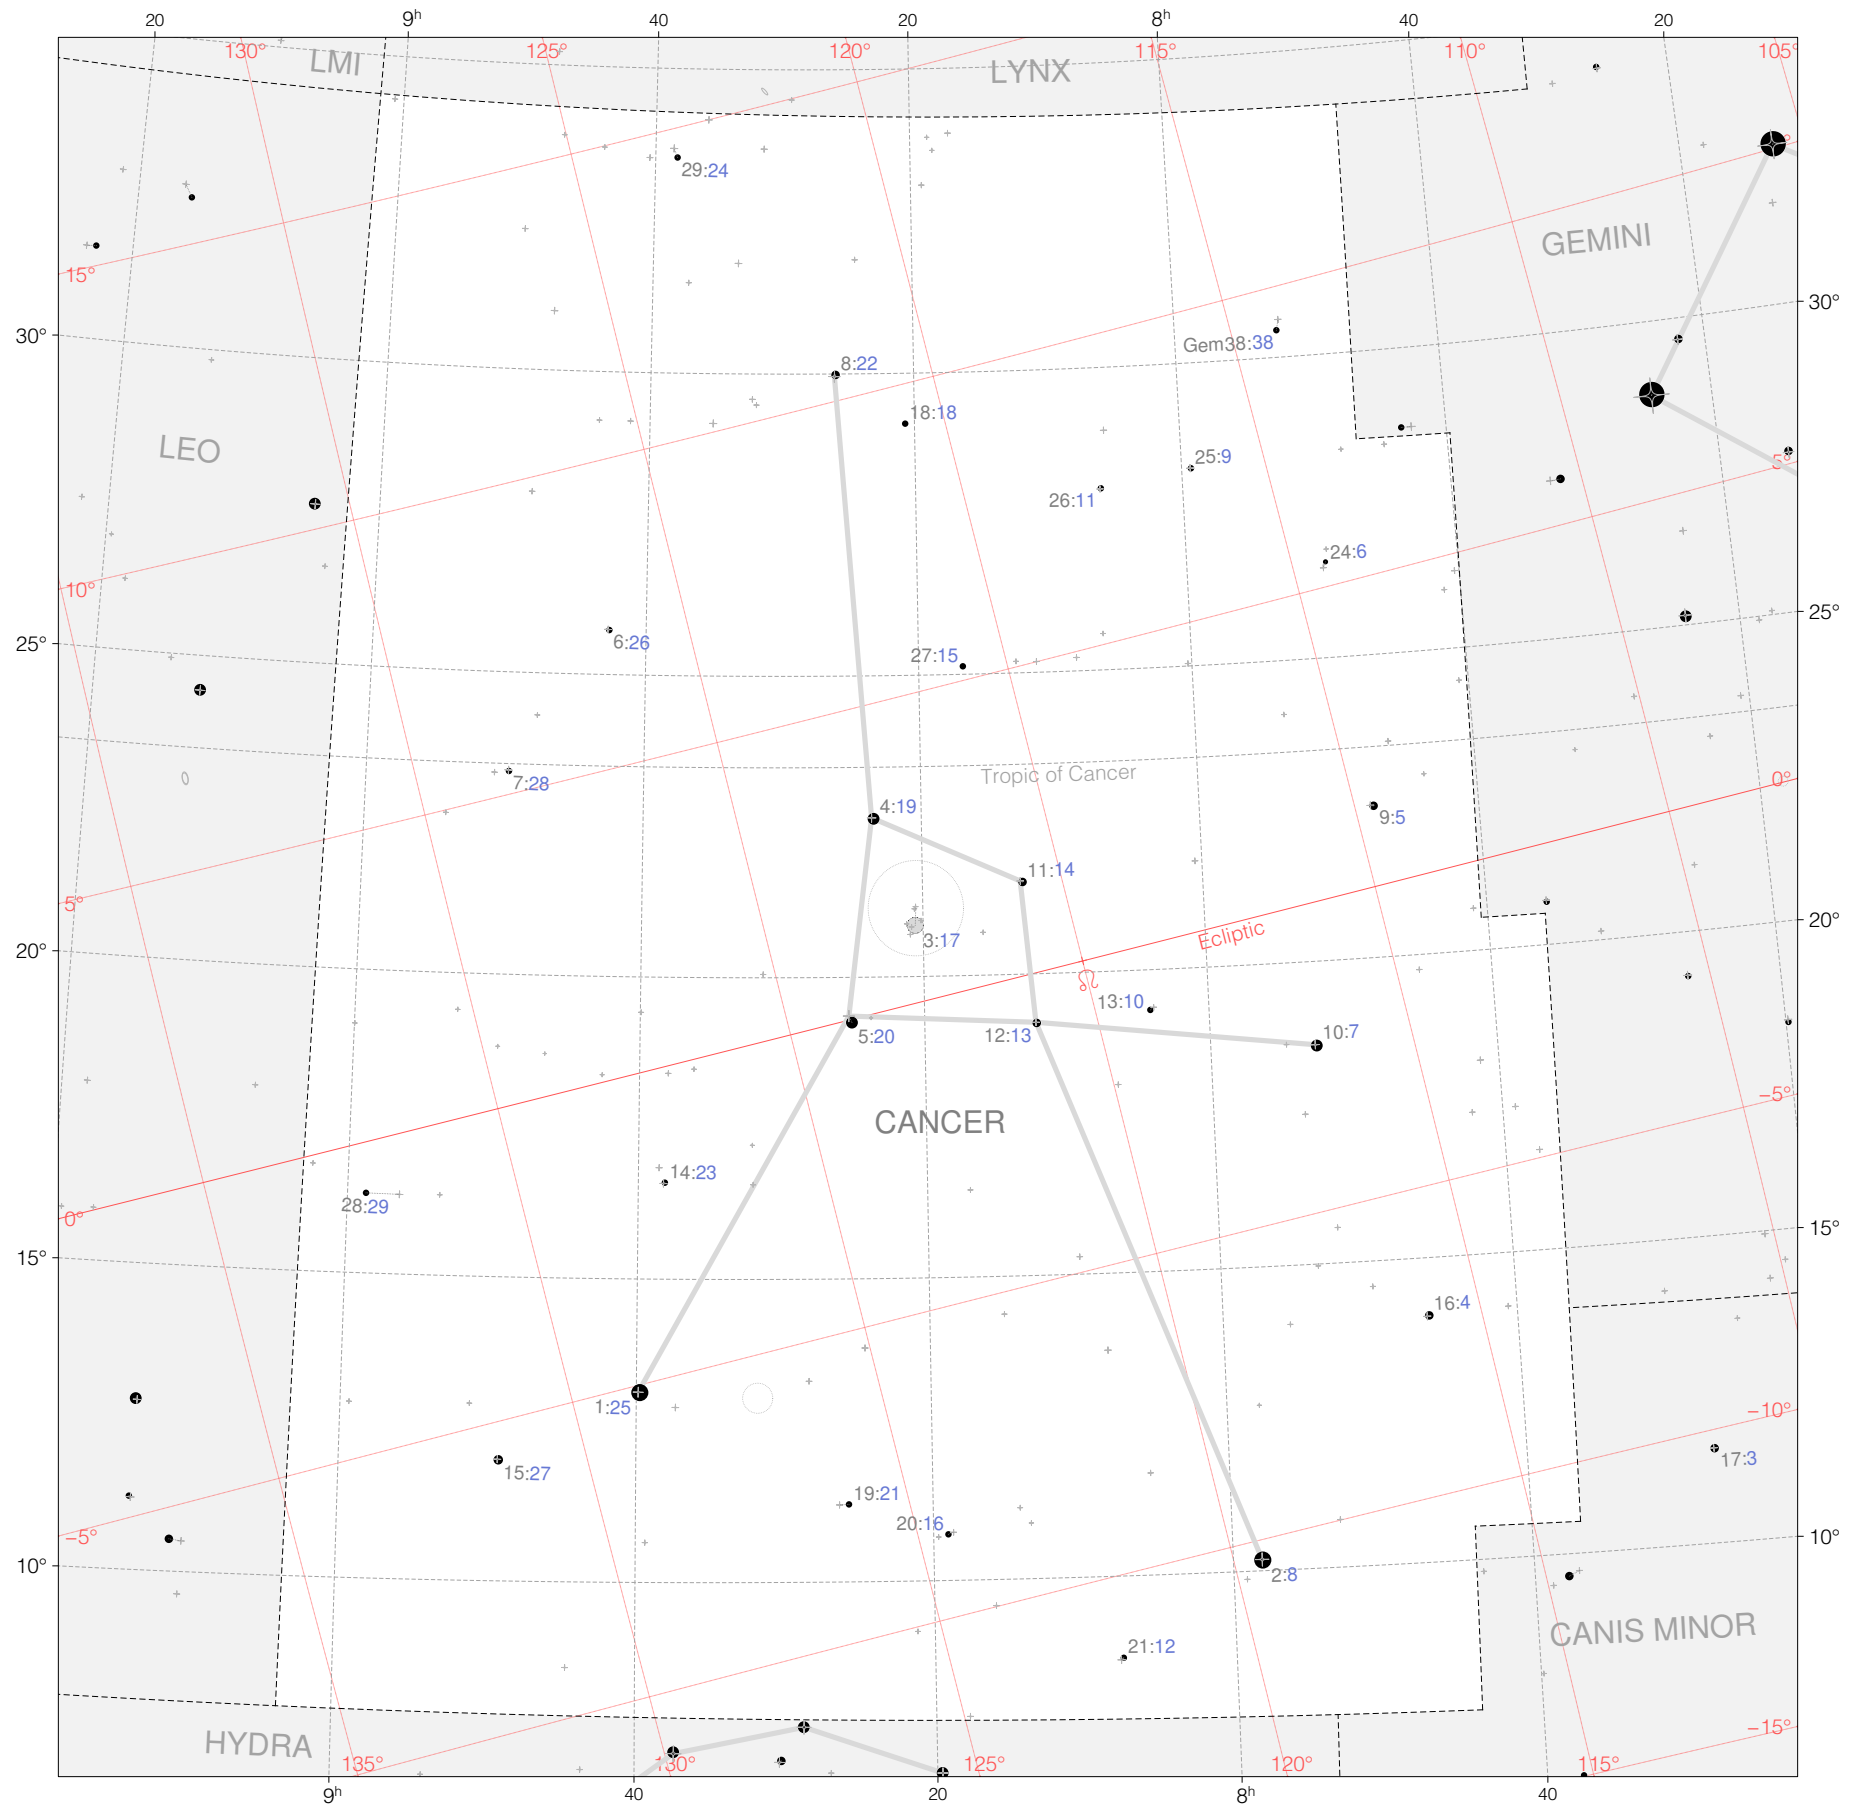

Hevelius Stars in Cancer

Magnitudes:  1 2 3 4 5 6

Scale at center: 0° 2° 4° 