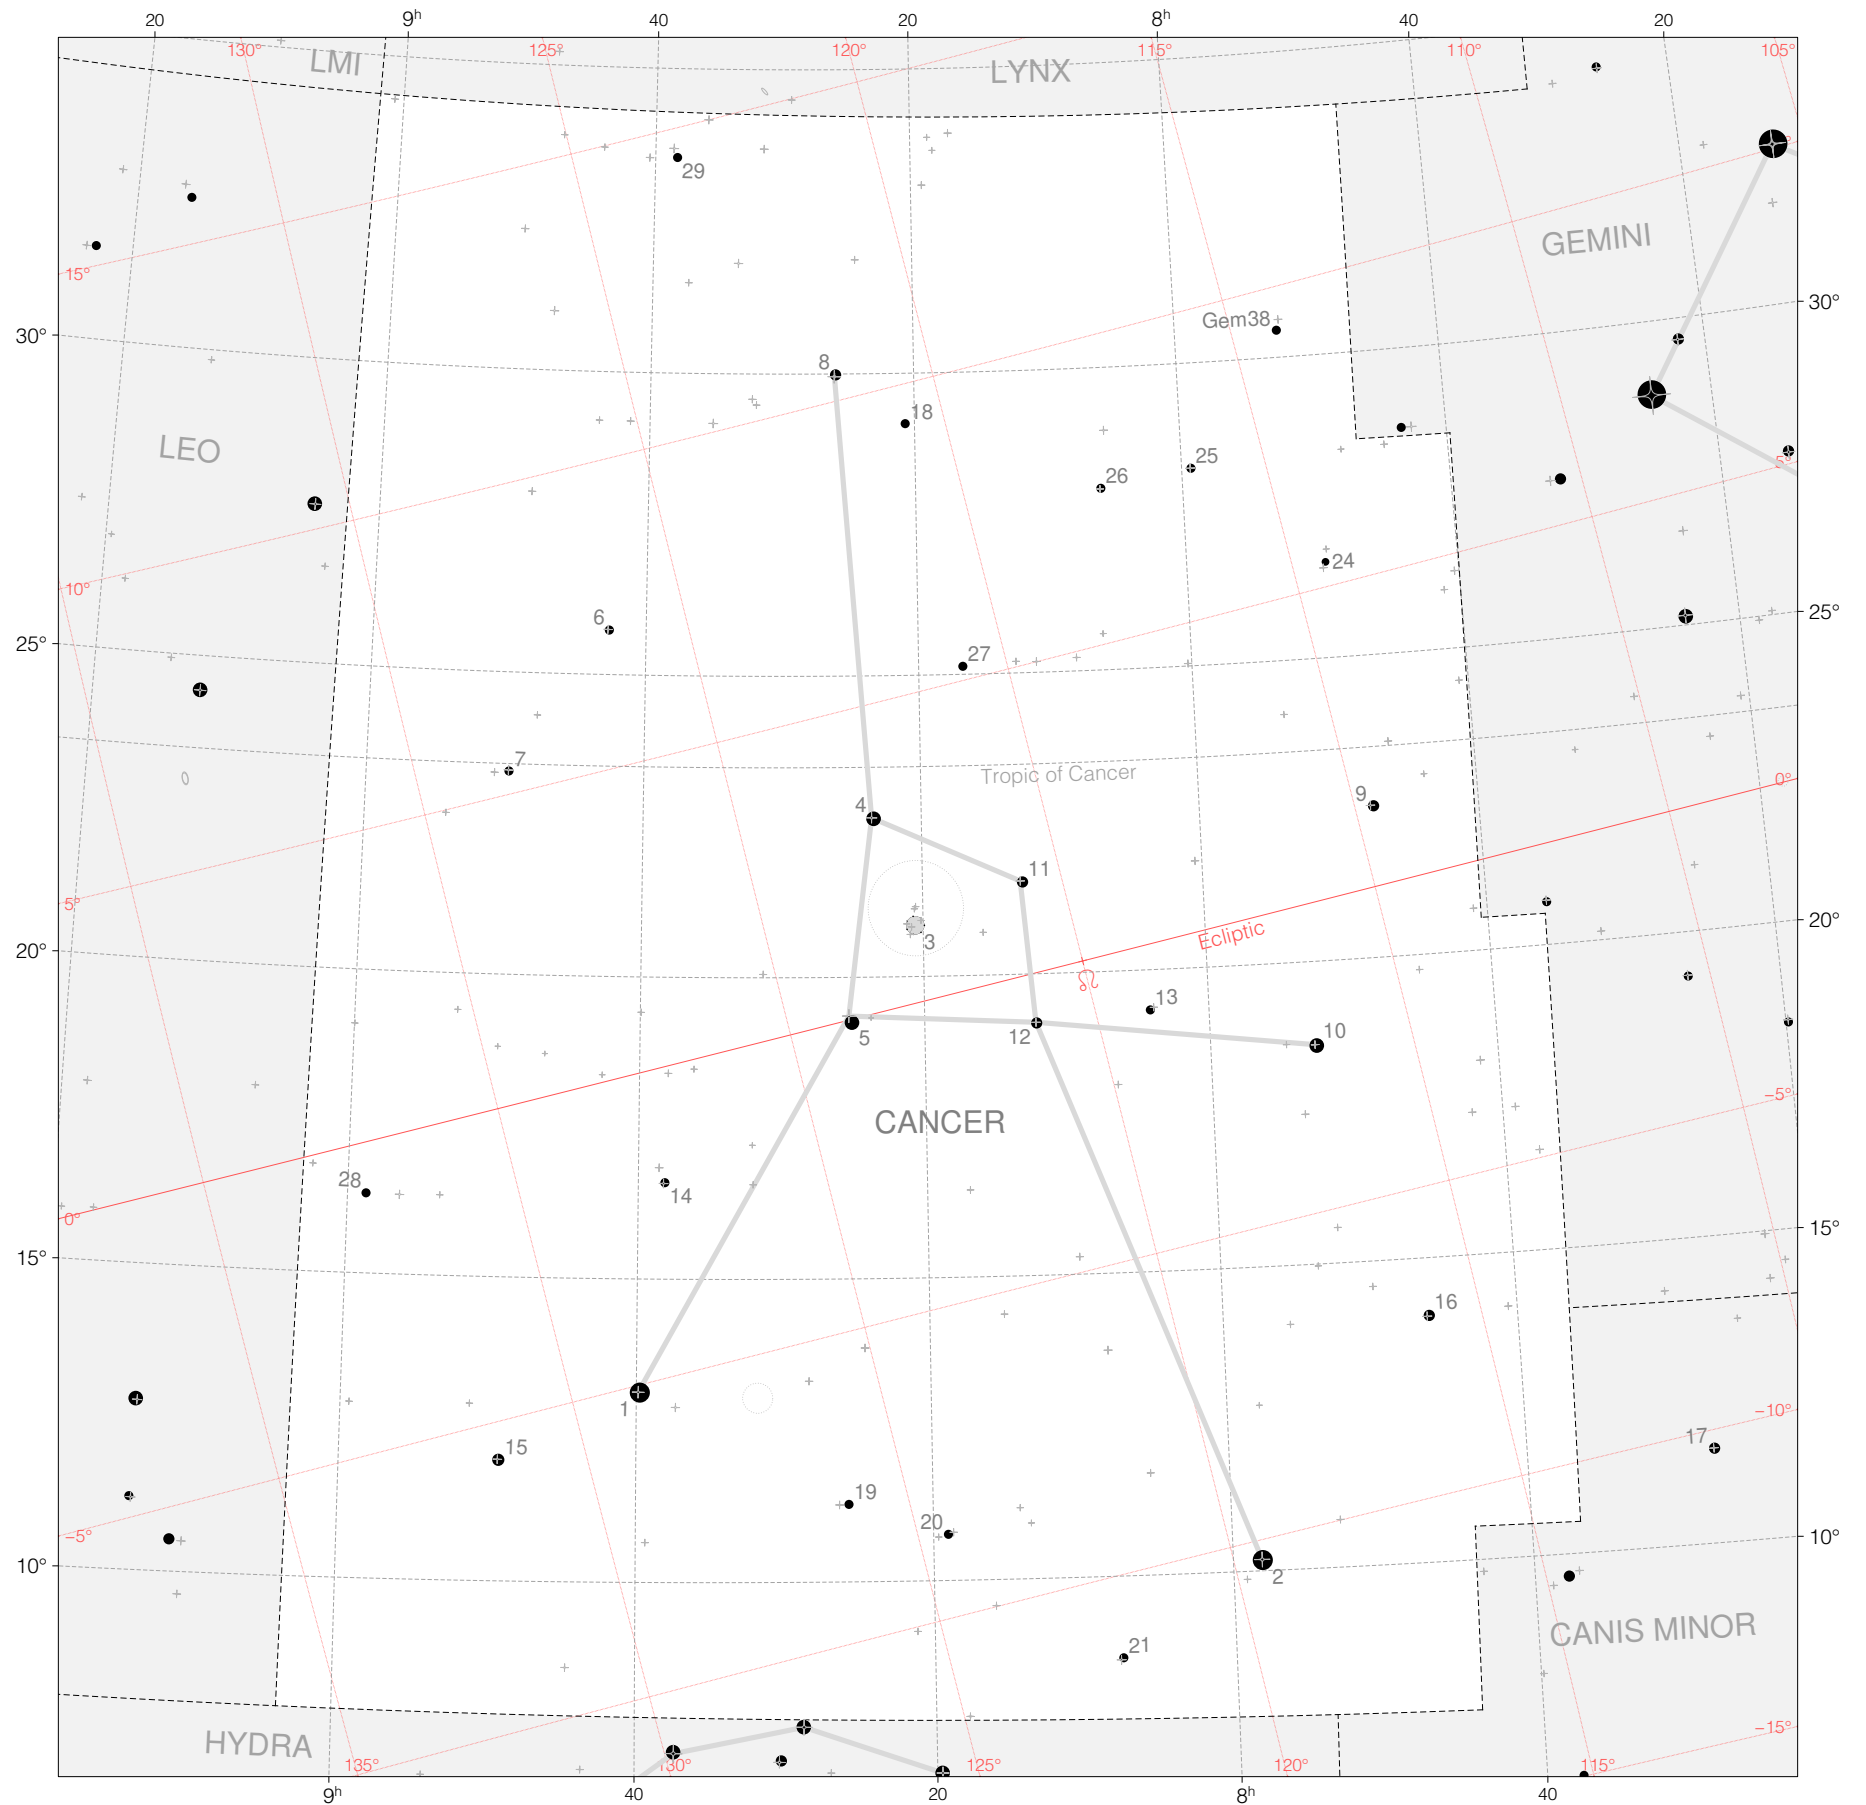

Hevelius Stars in Cancer

Magnitudes:  1 2 3 4 5 6 7

Scale at center: 0° 2° 4° 