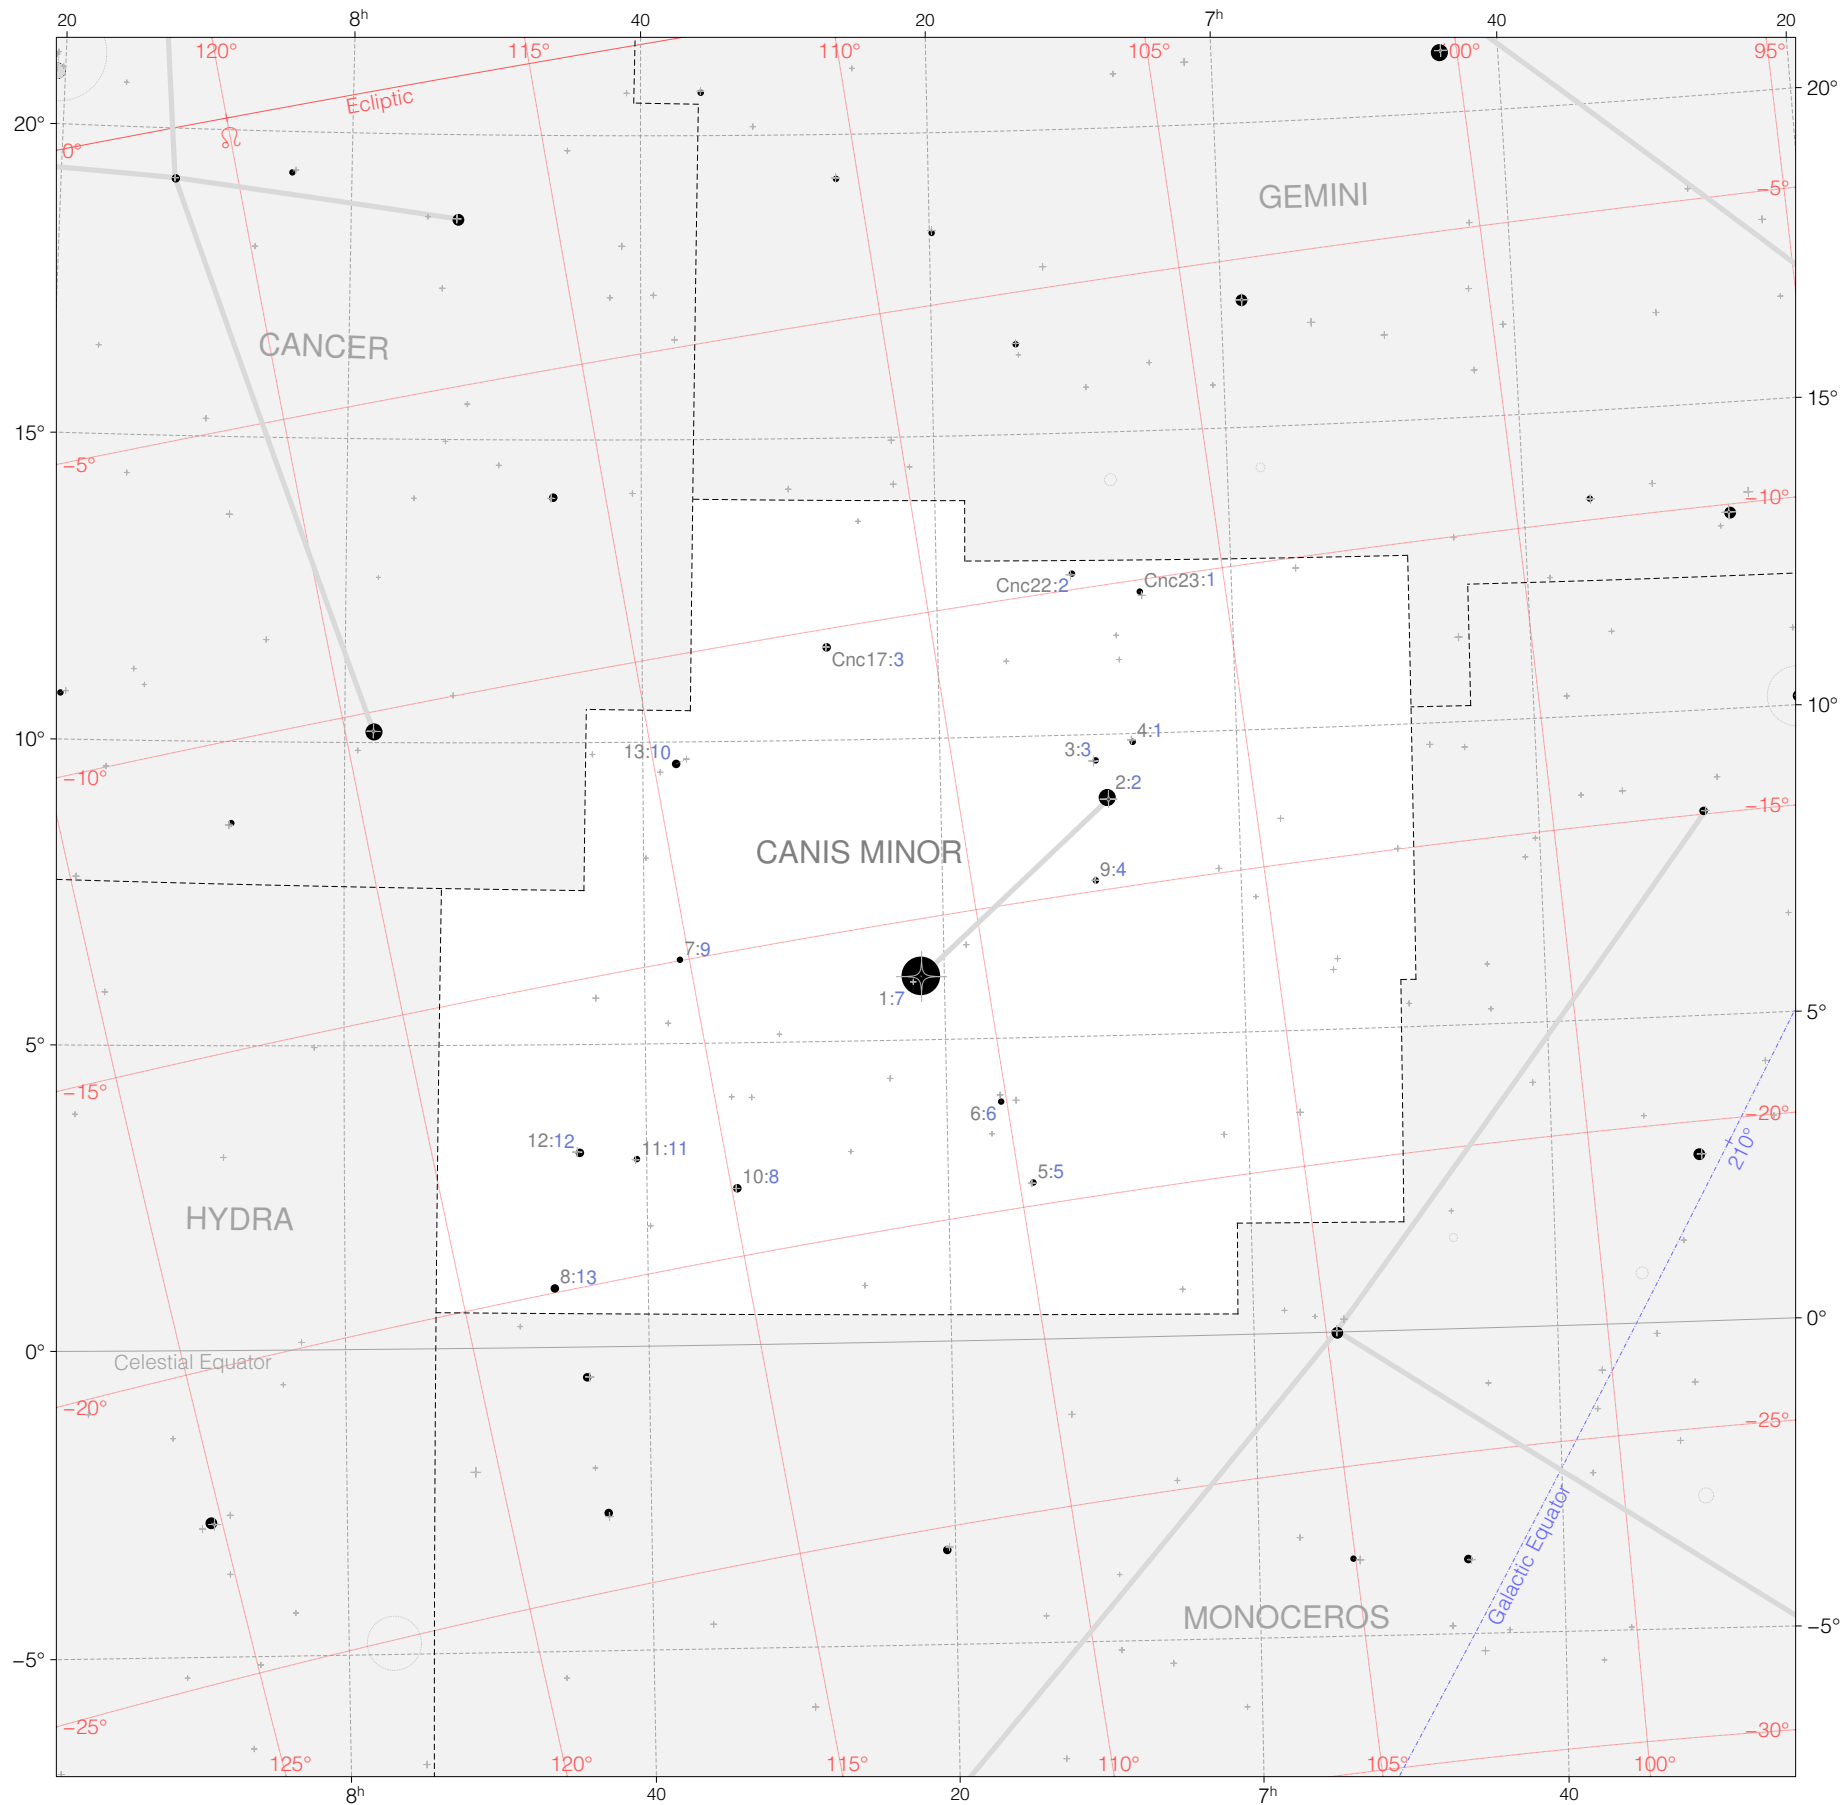

# Hevelius Stars in Canis Minor

Magnitudes:  1 2 3 4 5 6

Scale at center:  0° 2° 4°