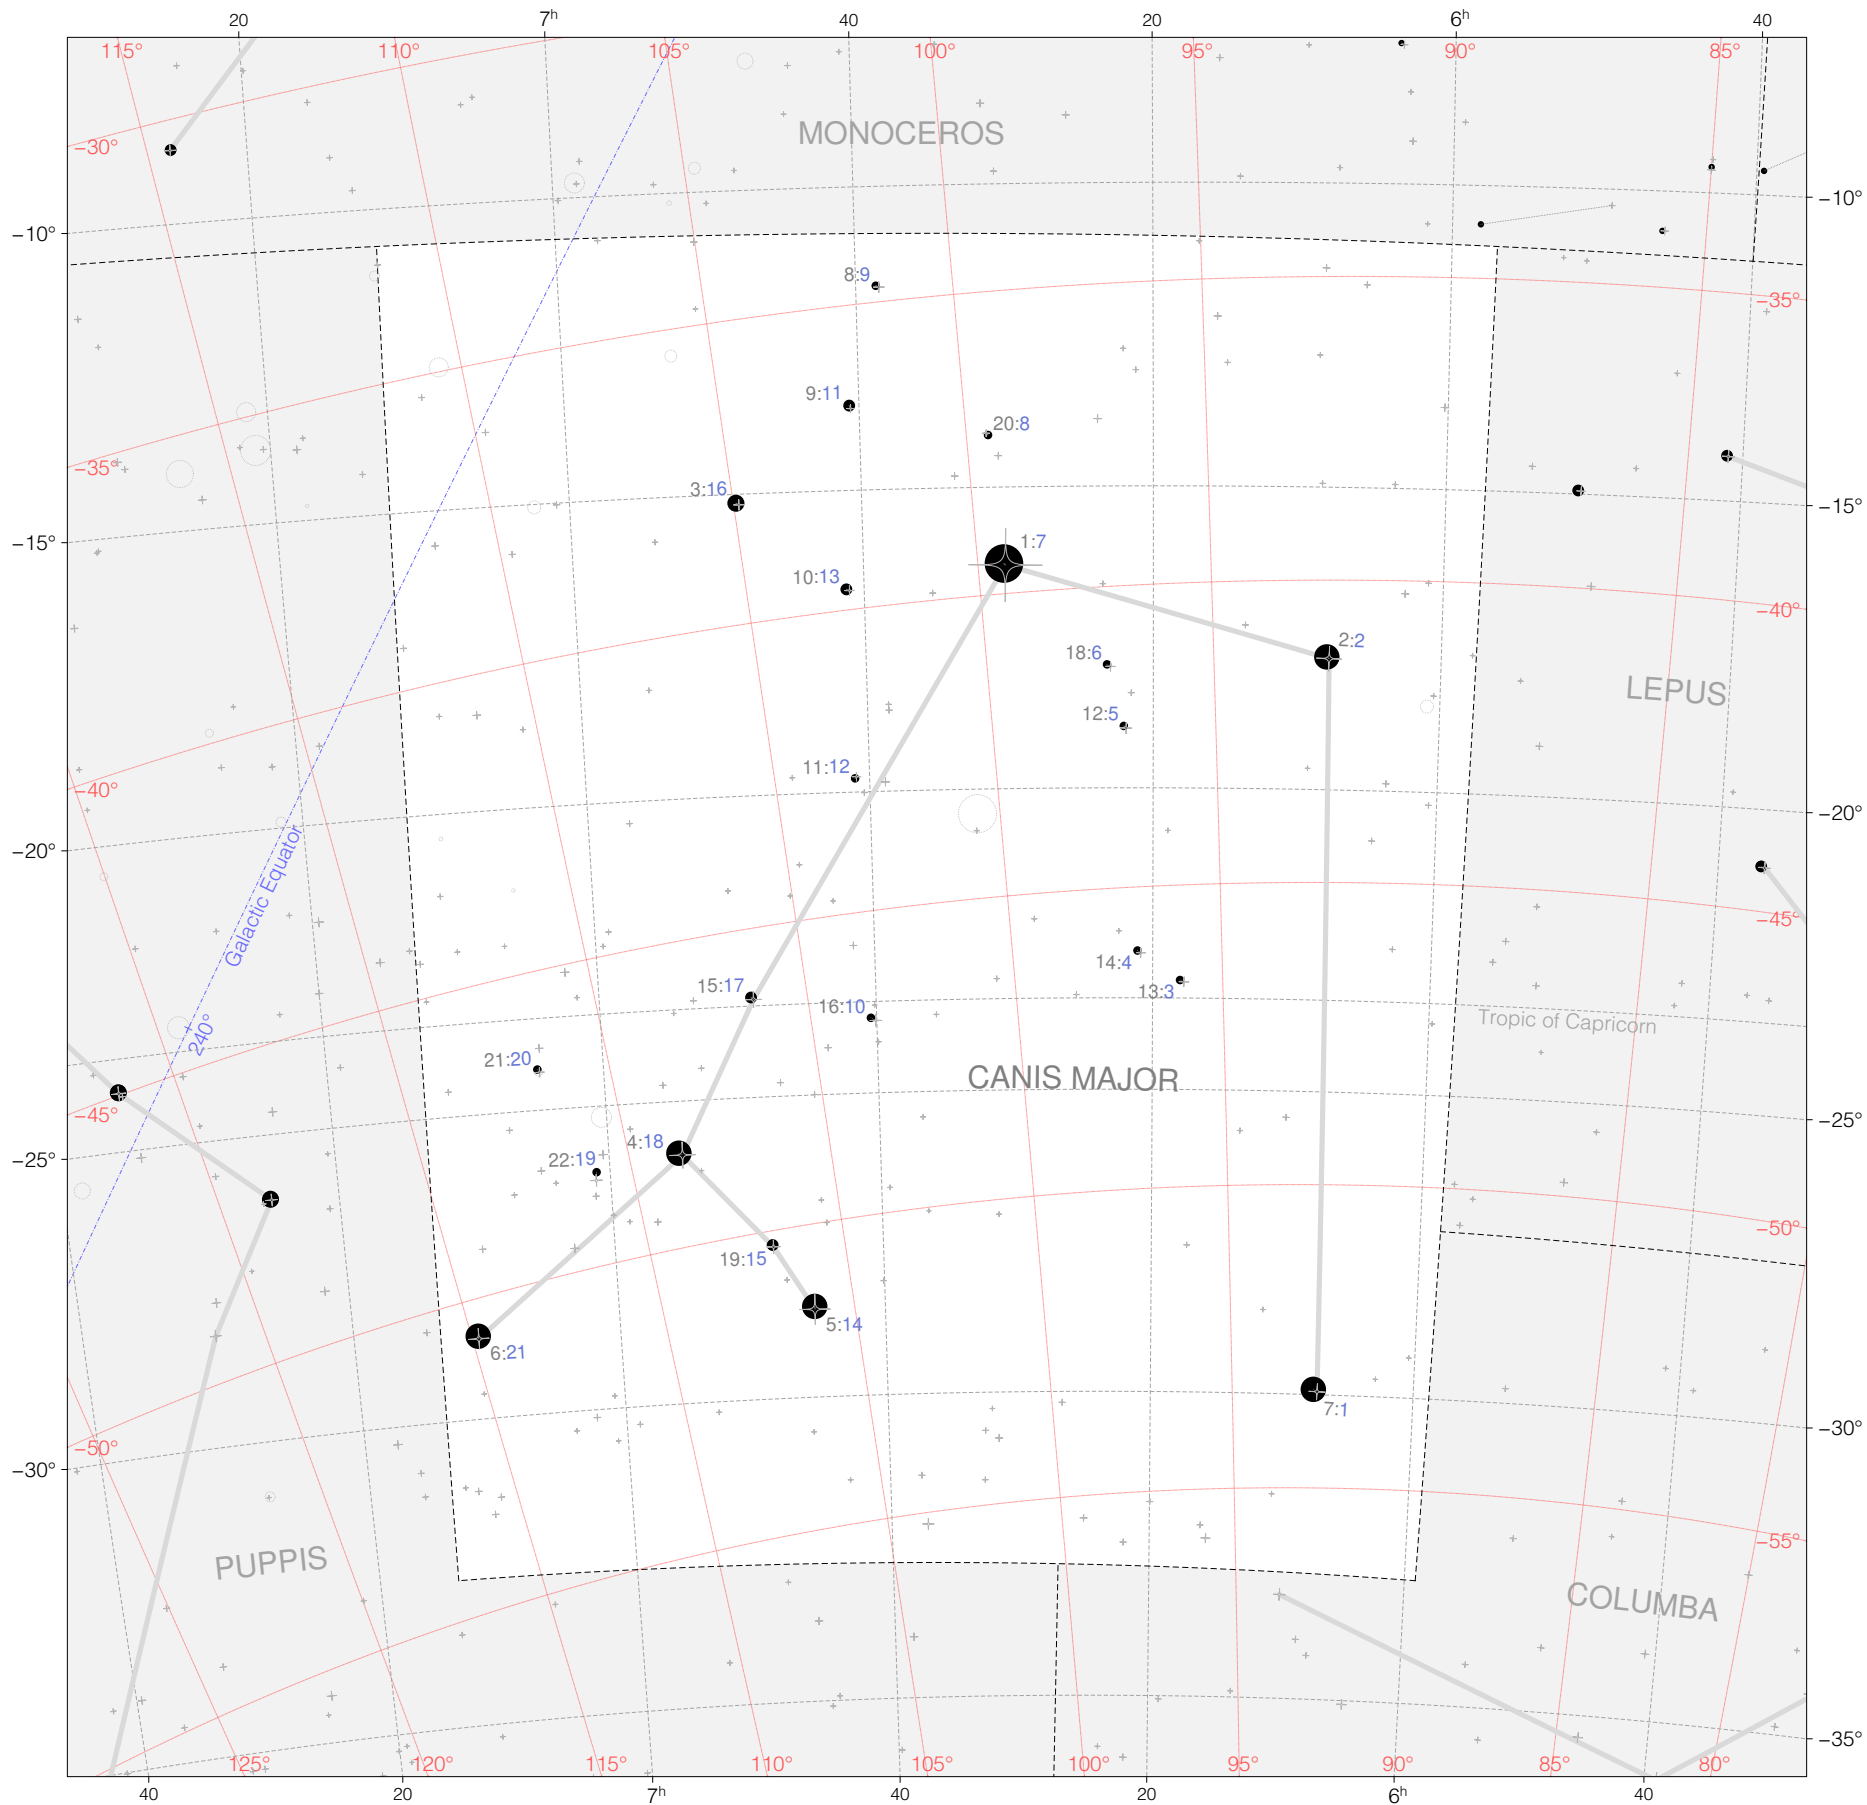

# Hevelius Stars in Canis Major

Magnitudes:  1 2 3 4 5 6

Scale at center:  0° 2° 4°