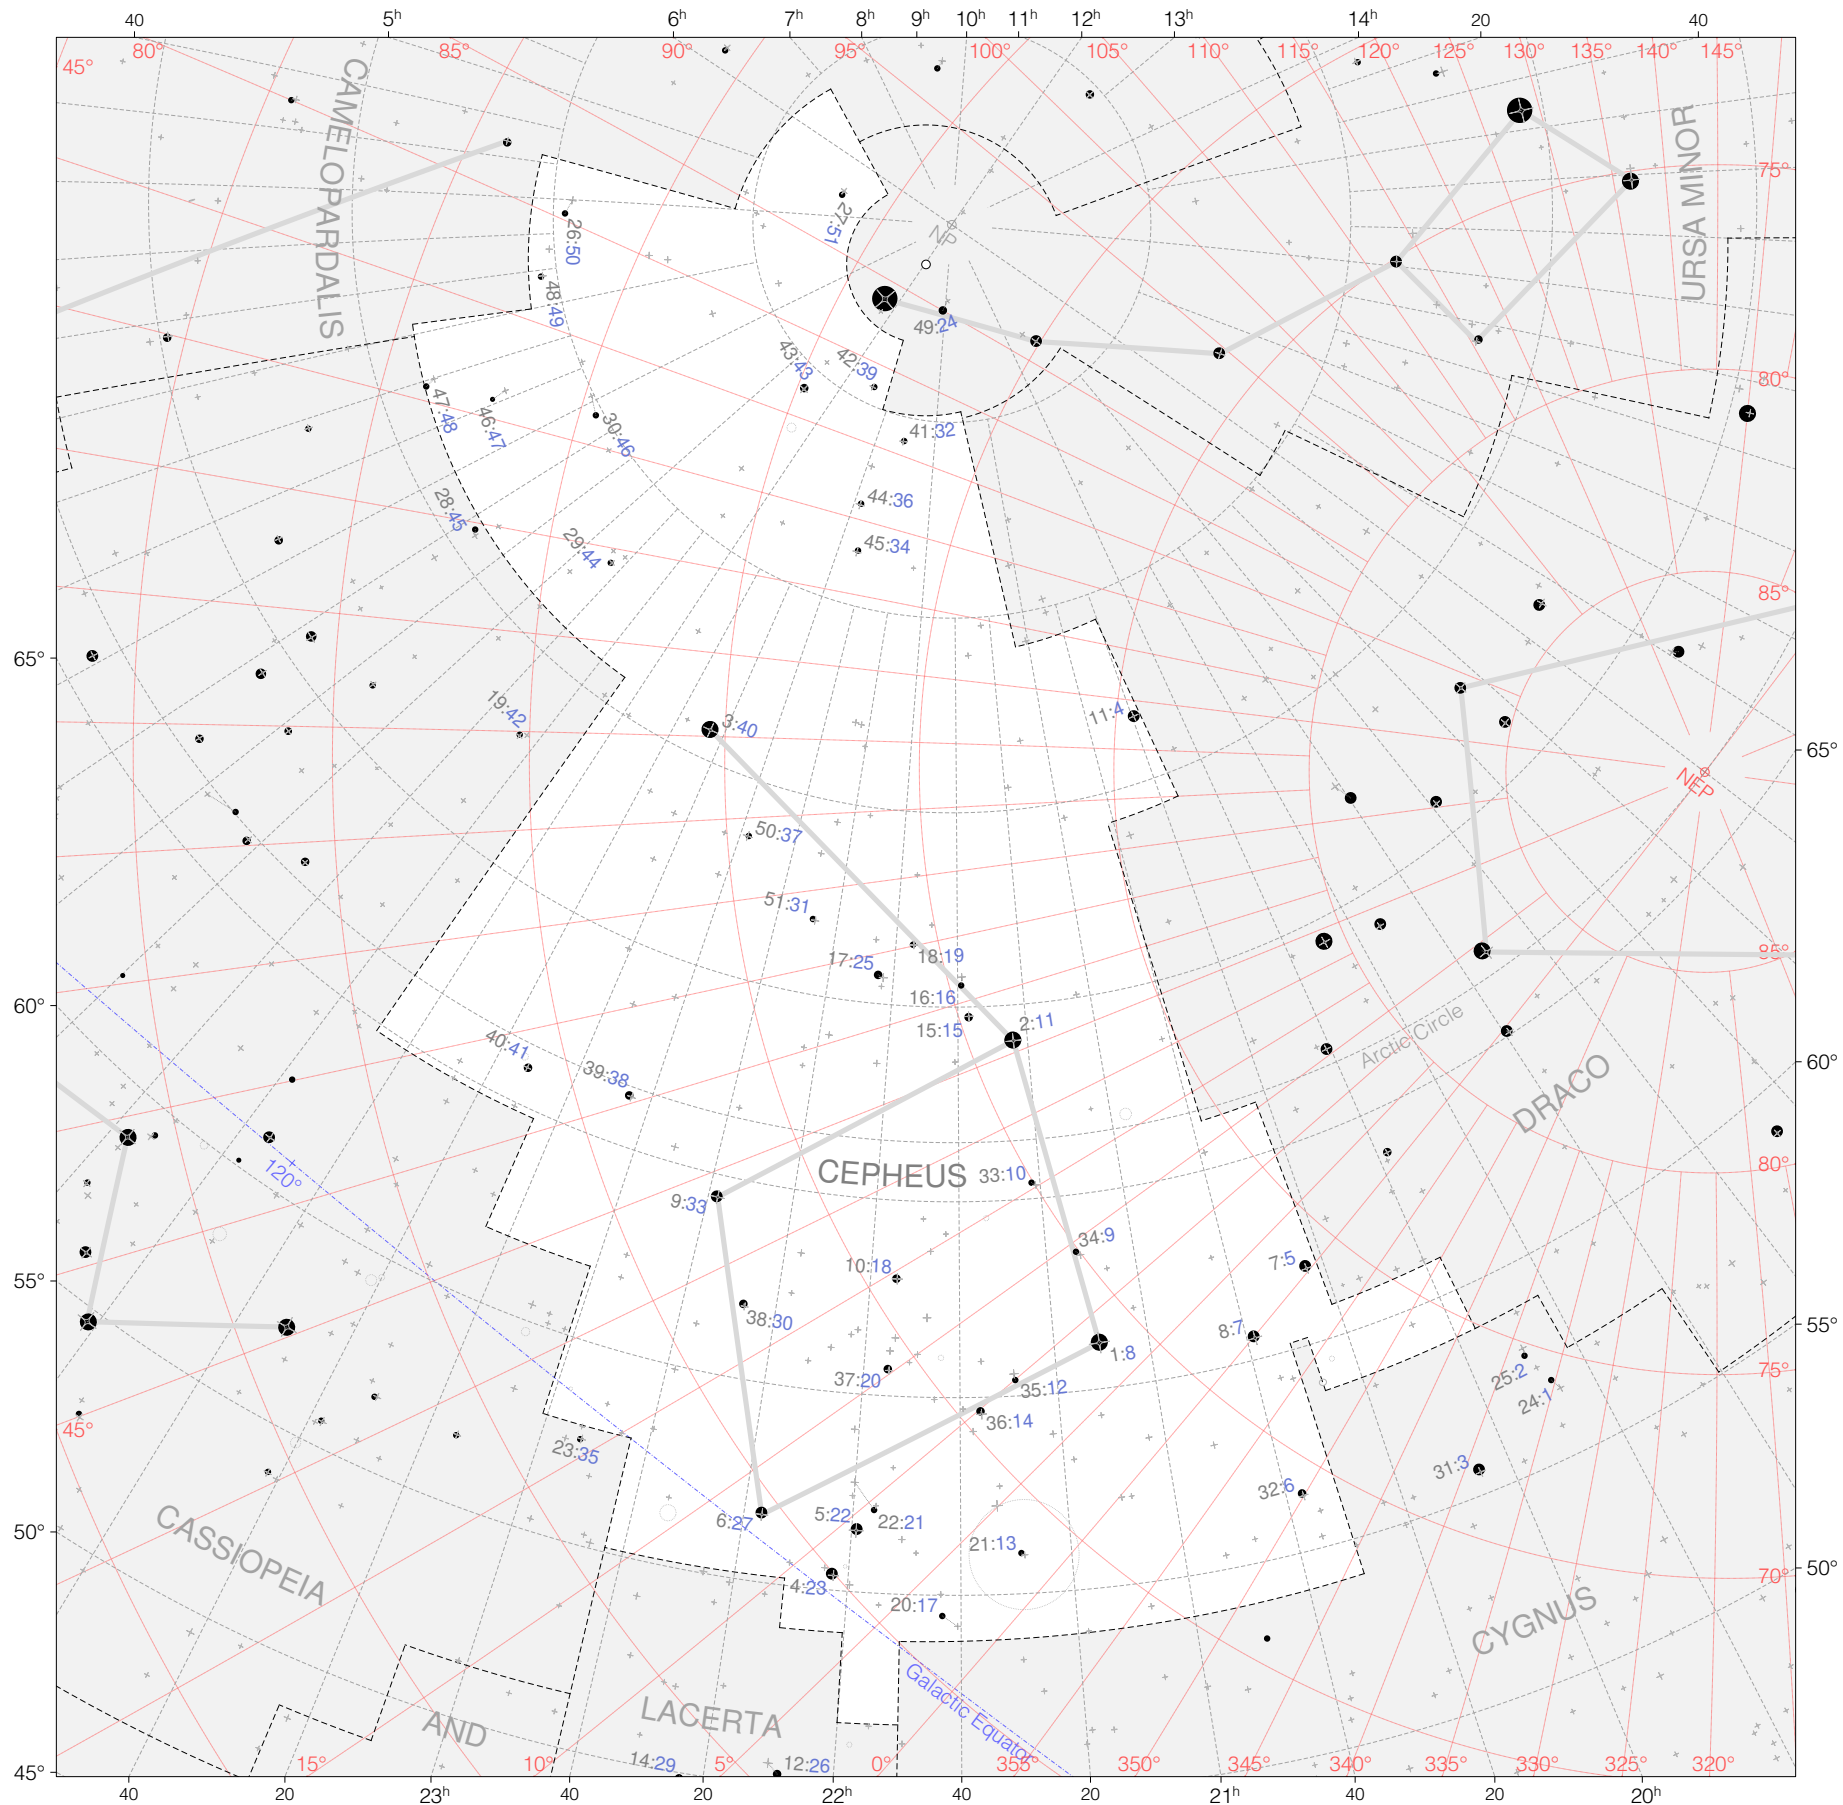

Hevelius Stars in Cepheus

Magnitudes:  1 2 3 4 5 6

Scale at center: 0° 2° 4° 