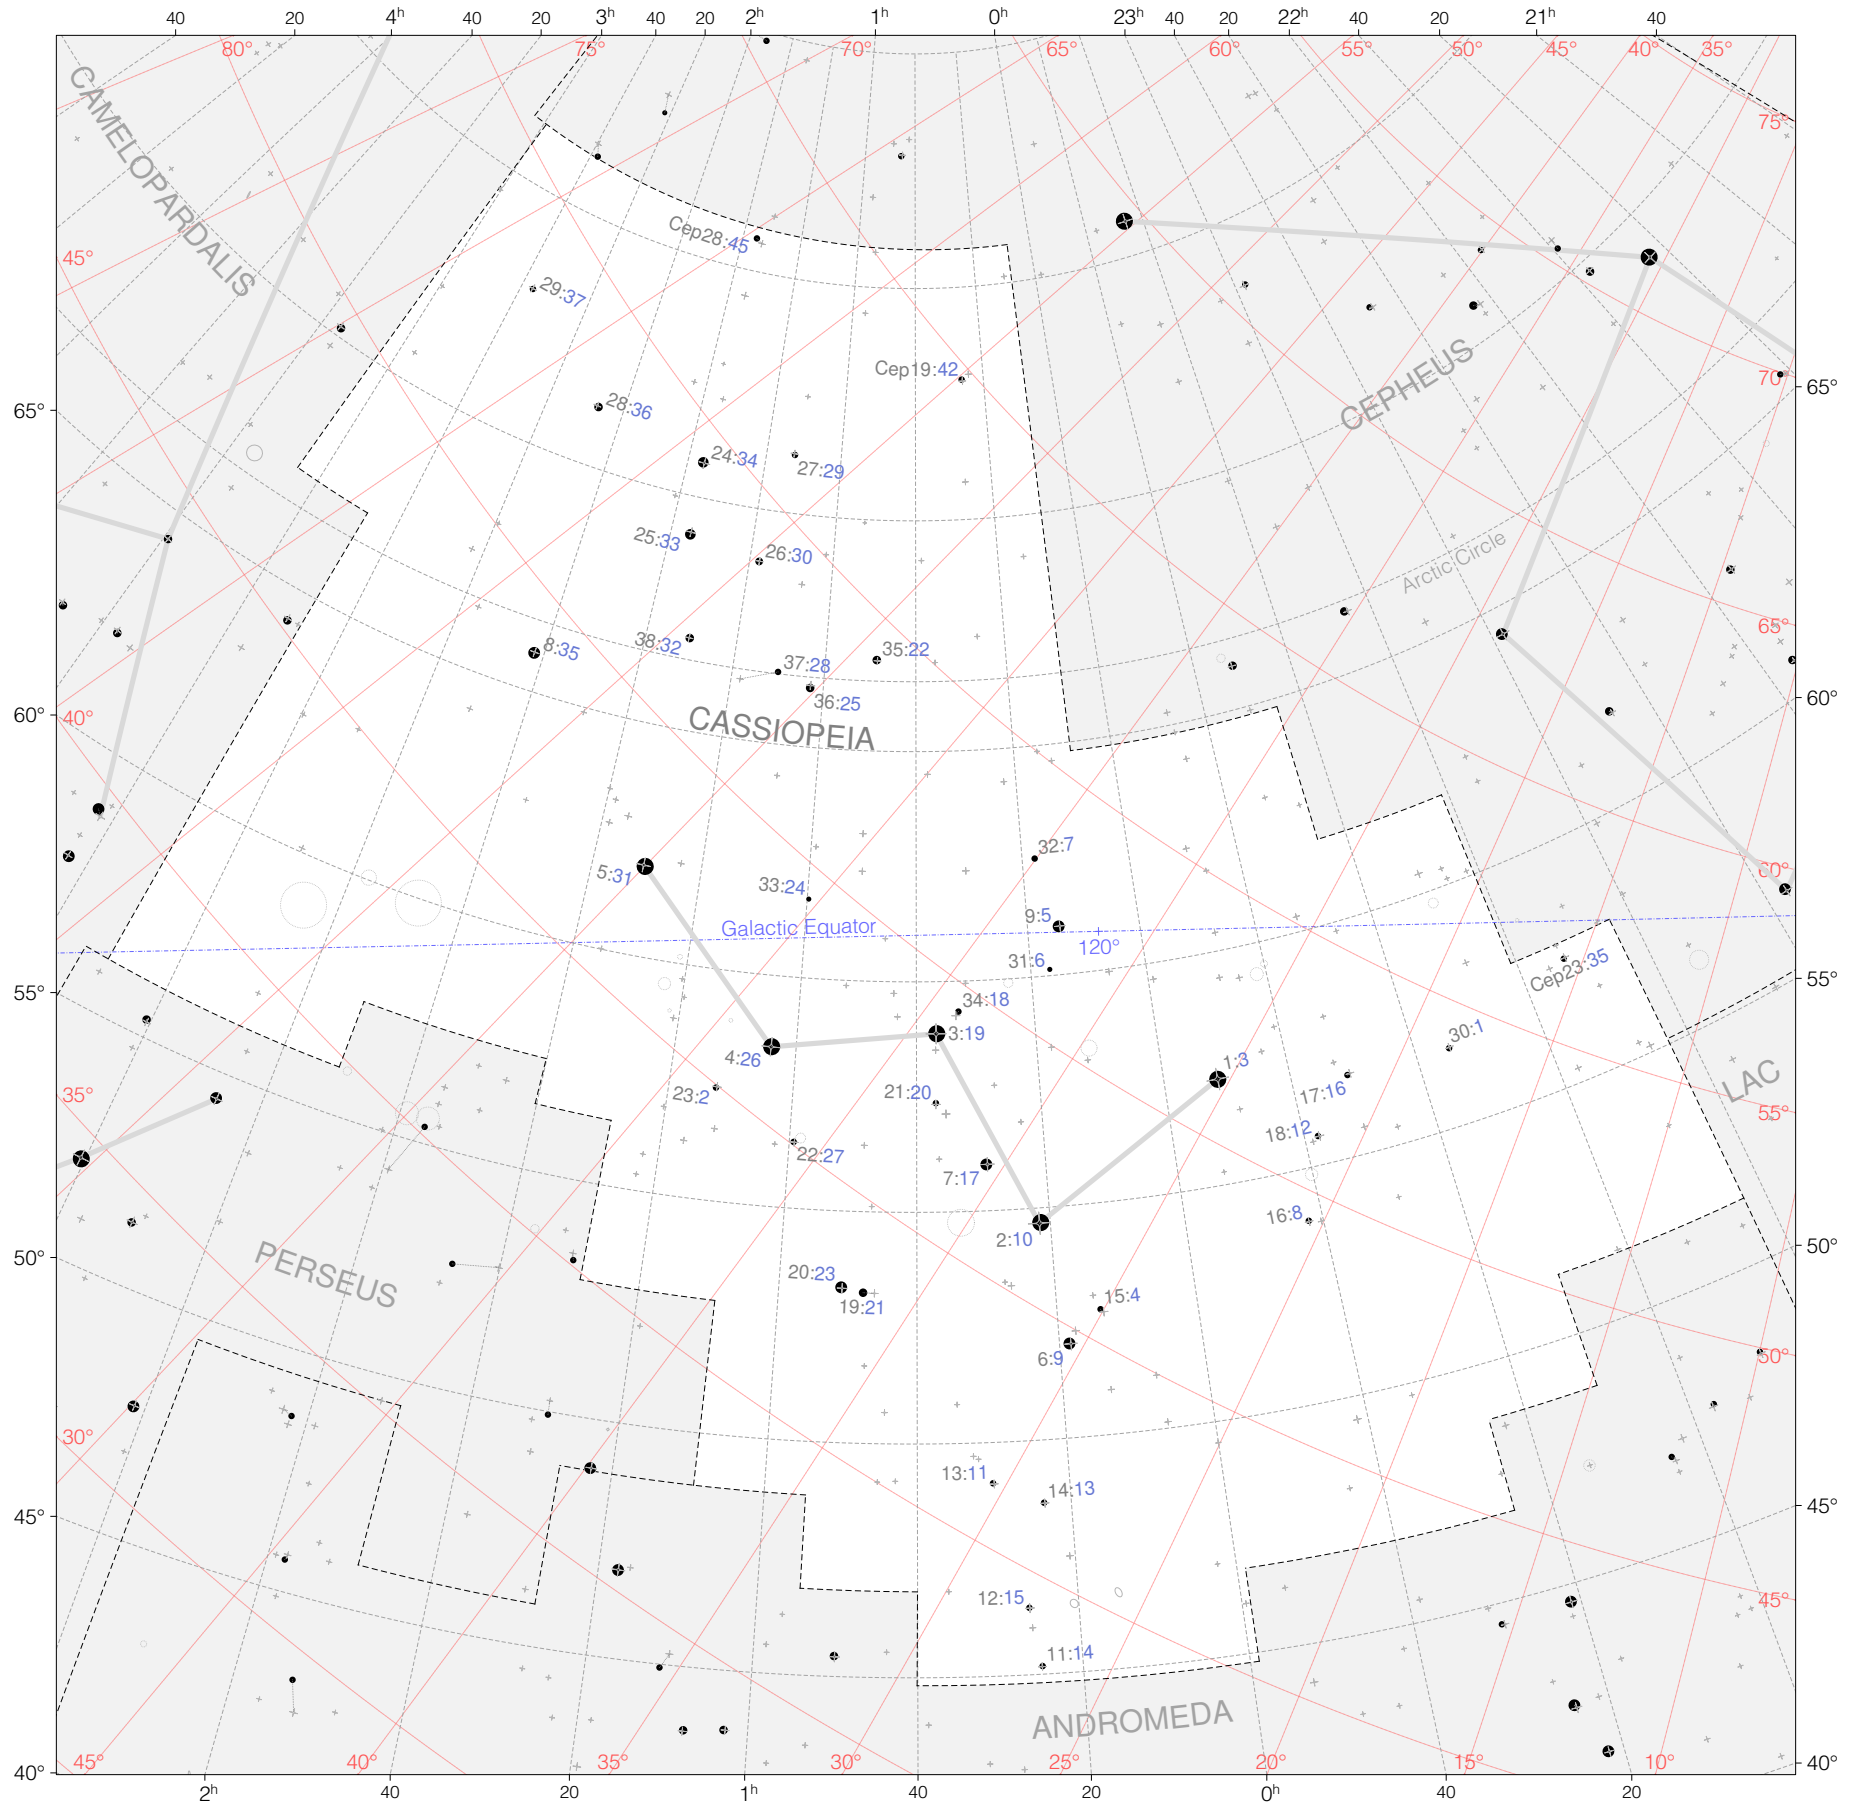

Hevelius Stars in Cassiopeia

Magnitudes: 
1 2 3 4 5 6

Scale at center:  0° 2° 4°